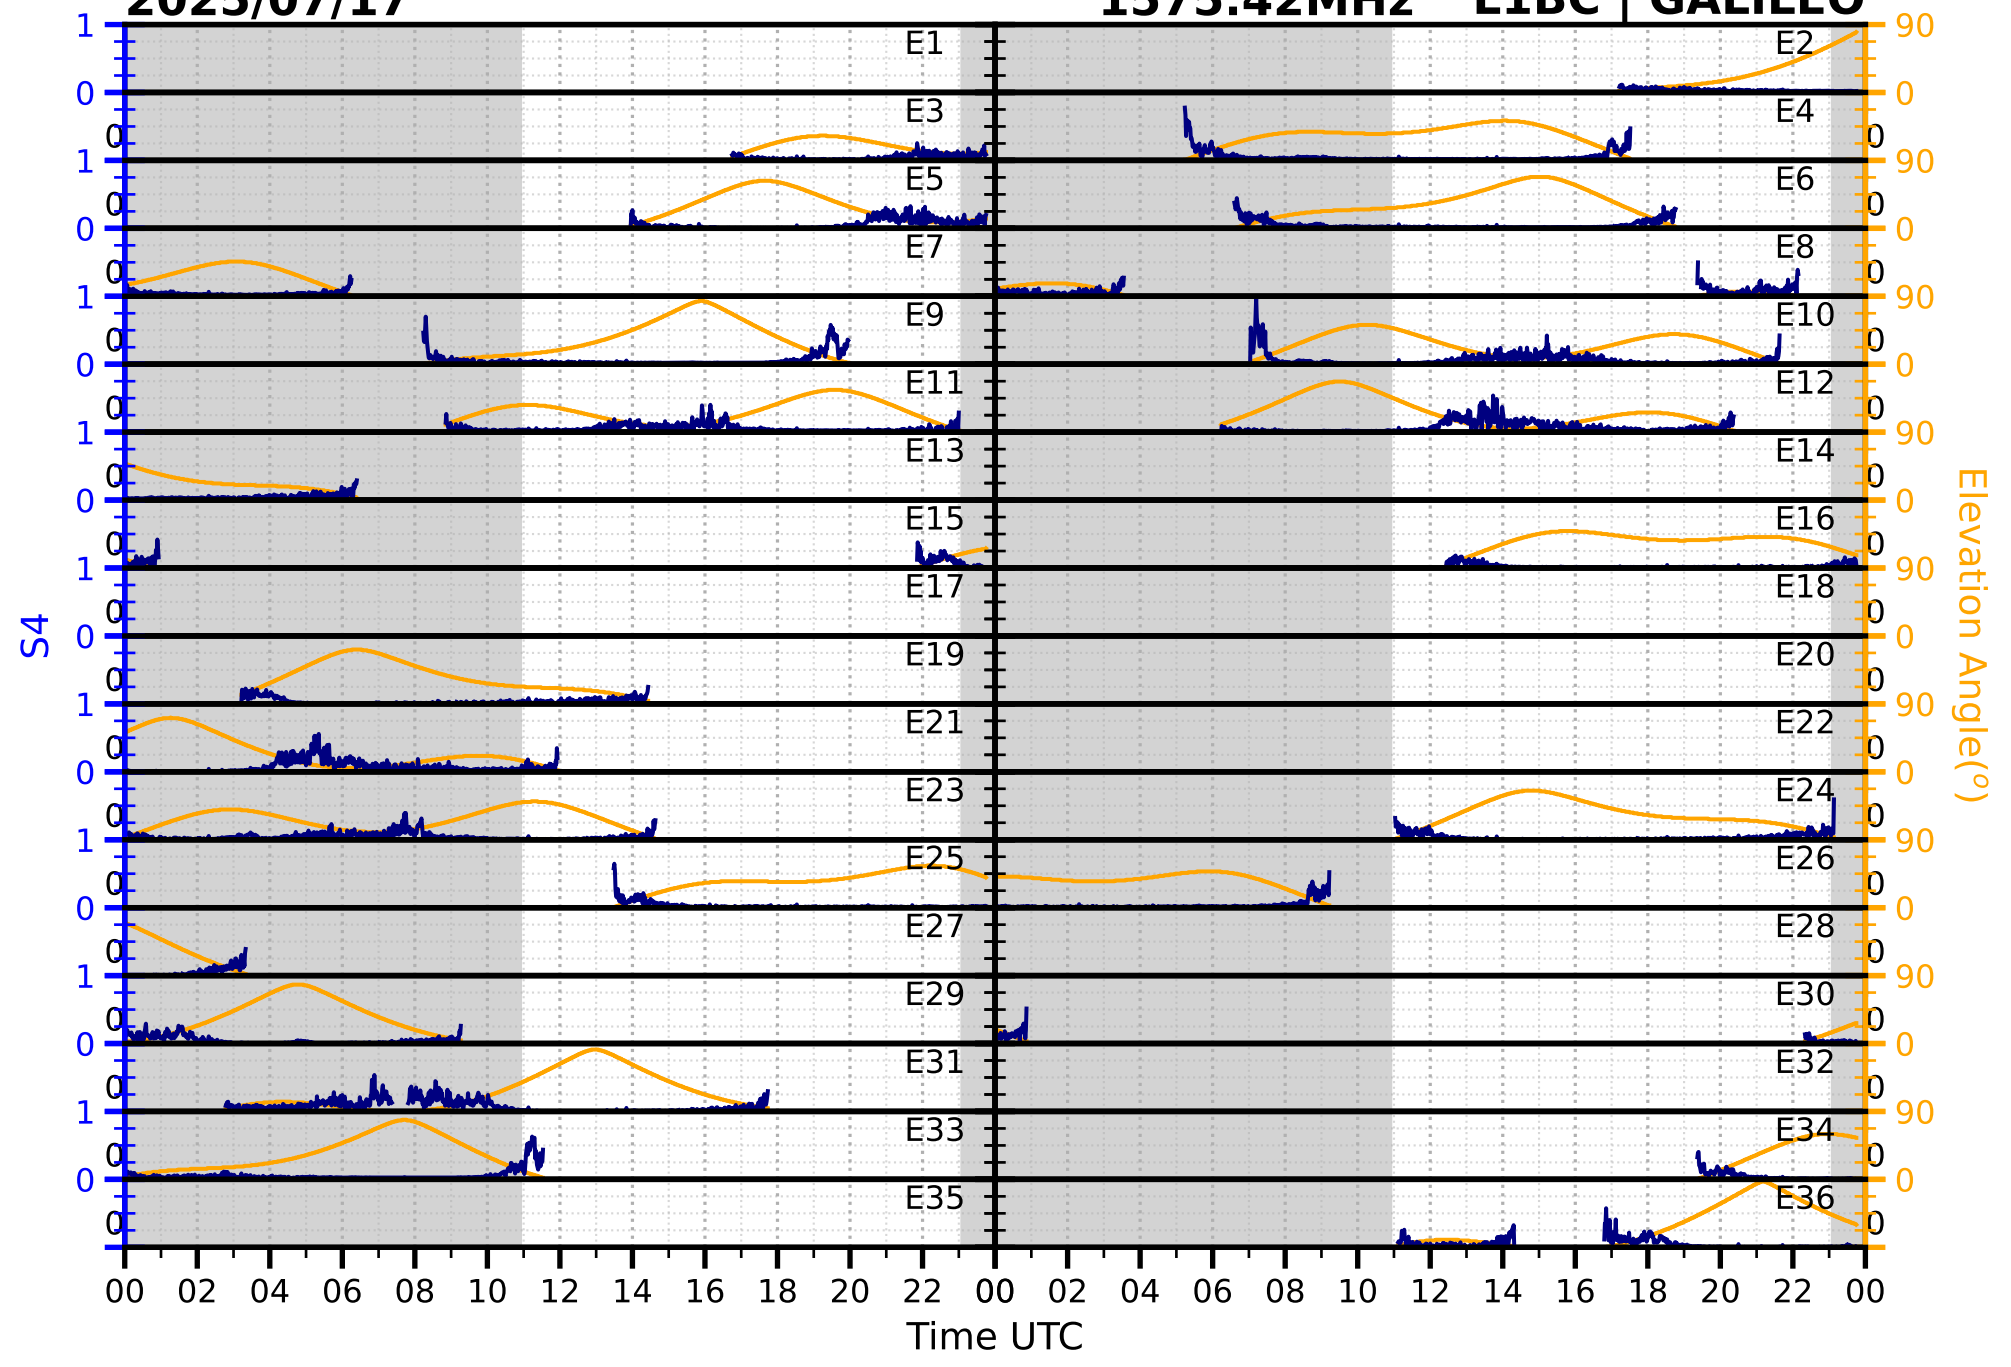

2025/07/17

S4

1575.42MHz

L1CA | GPS

2025/07/17

S4 1575.42MHz L1BC | GALILEO

2025/07/17

S4

1602MHz

L1CA | GLONASS