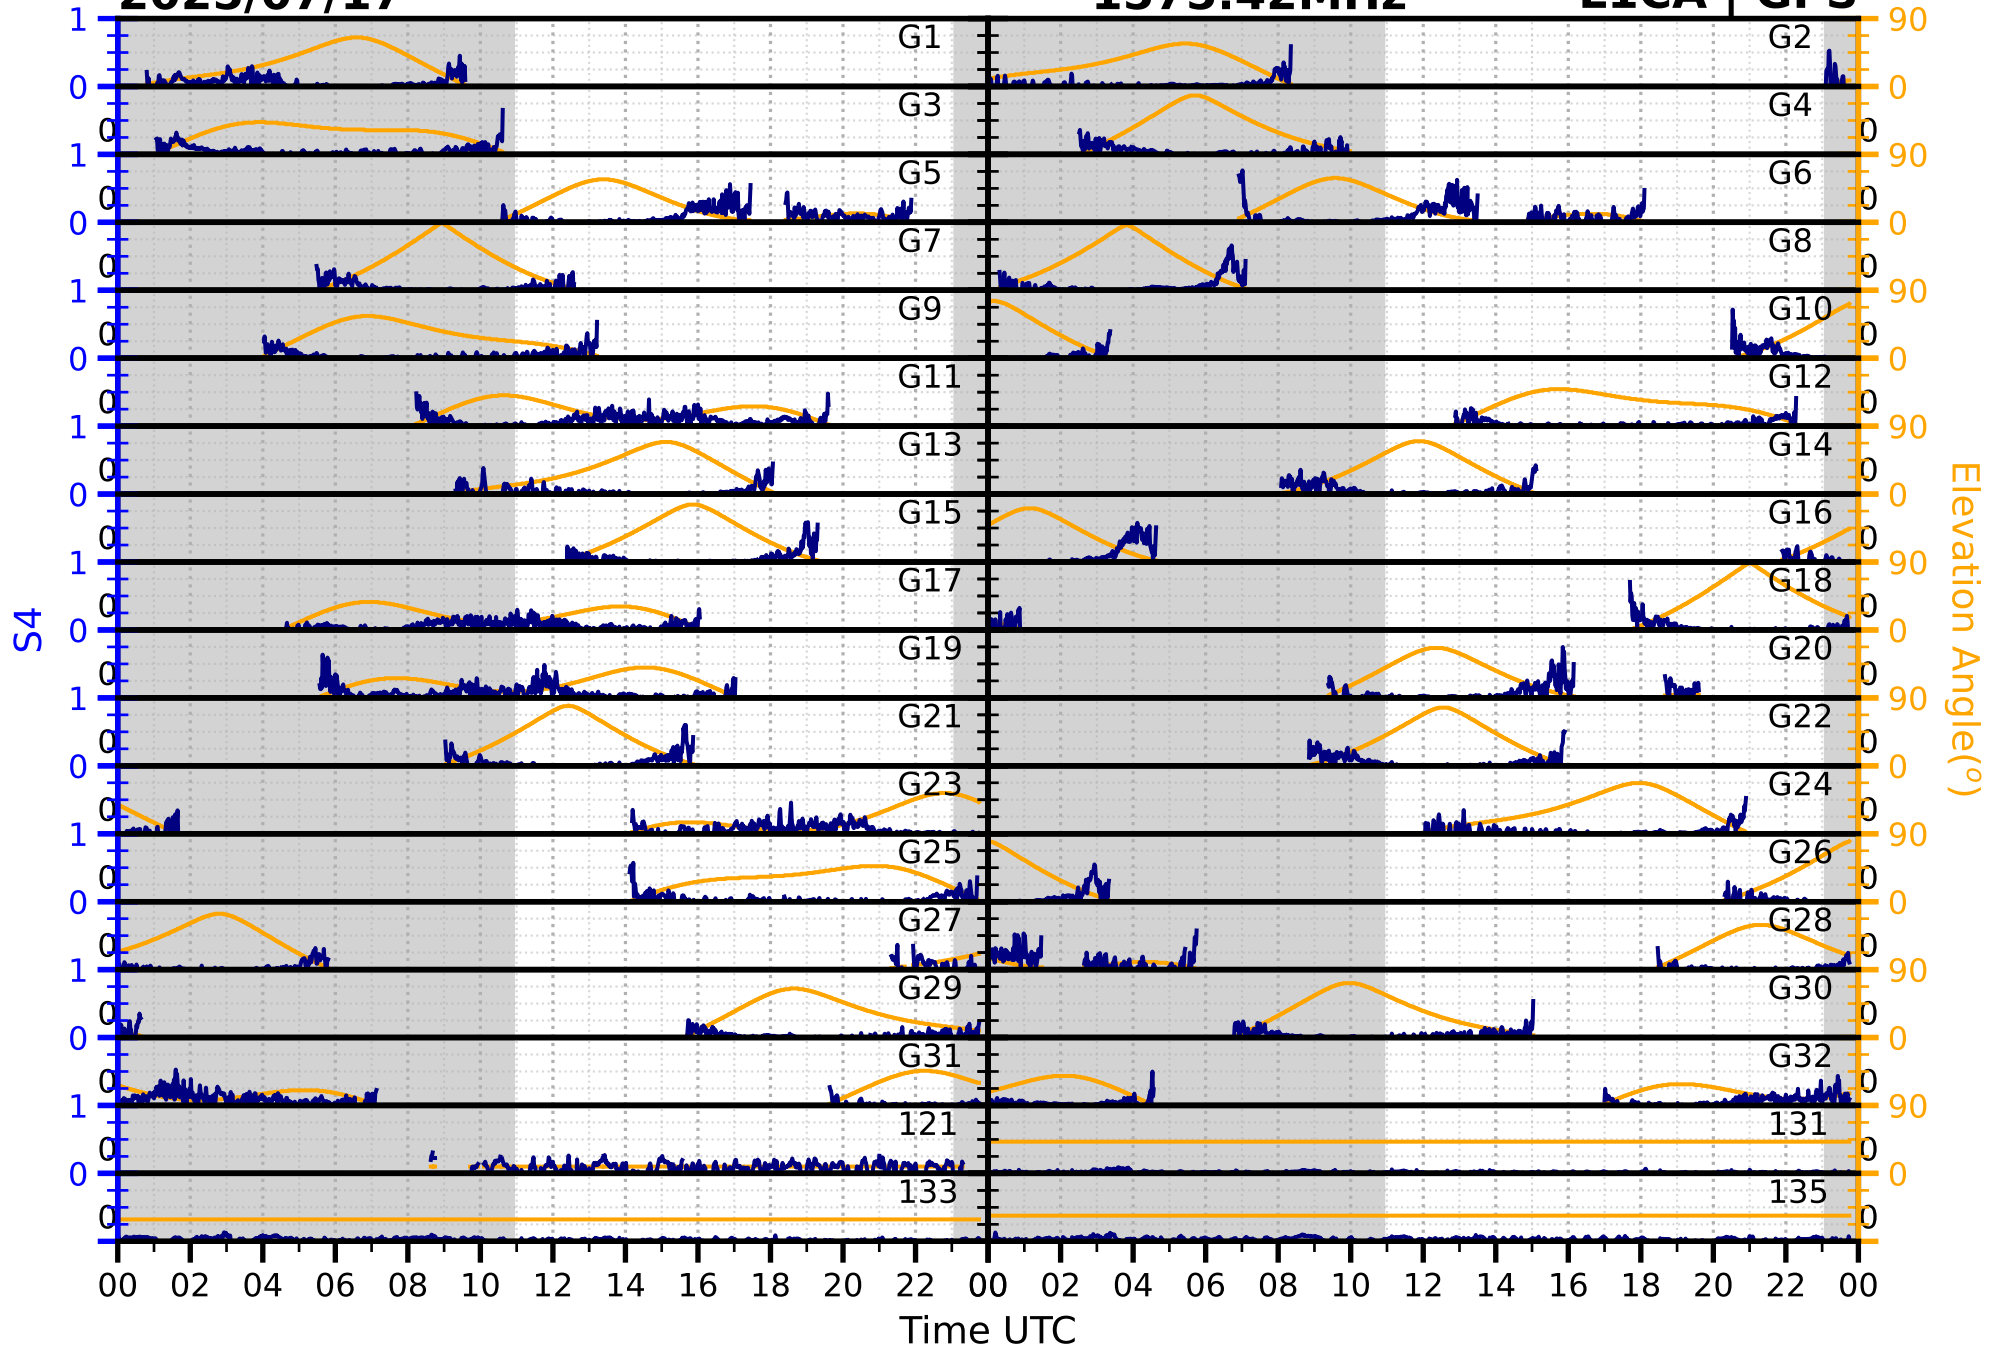

2025/07/17

S4

1575.42MHz

L1CA | GPS

2025/07/17

S4 1575.42MHz L1BC | GALILEO

2025/07/17

S4

1602MHz

L1CA | GLONASS