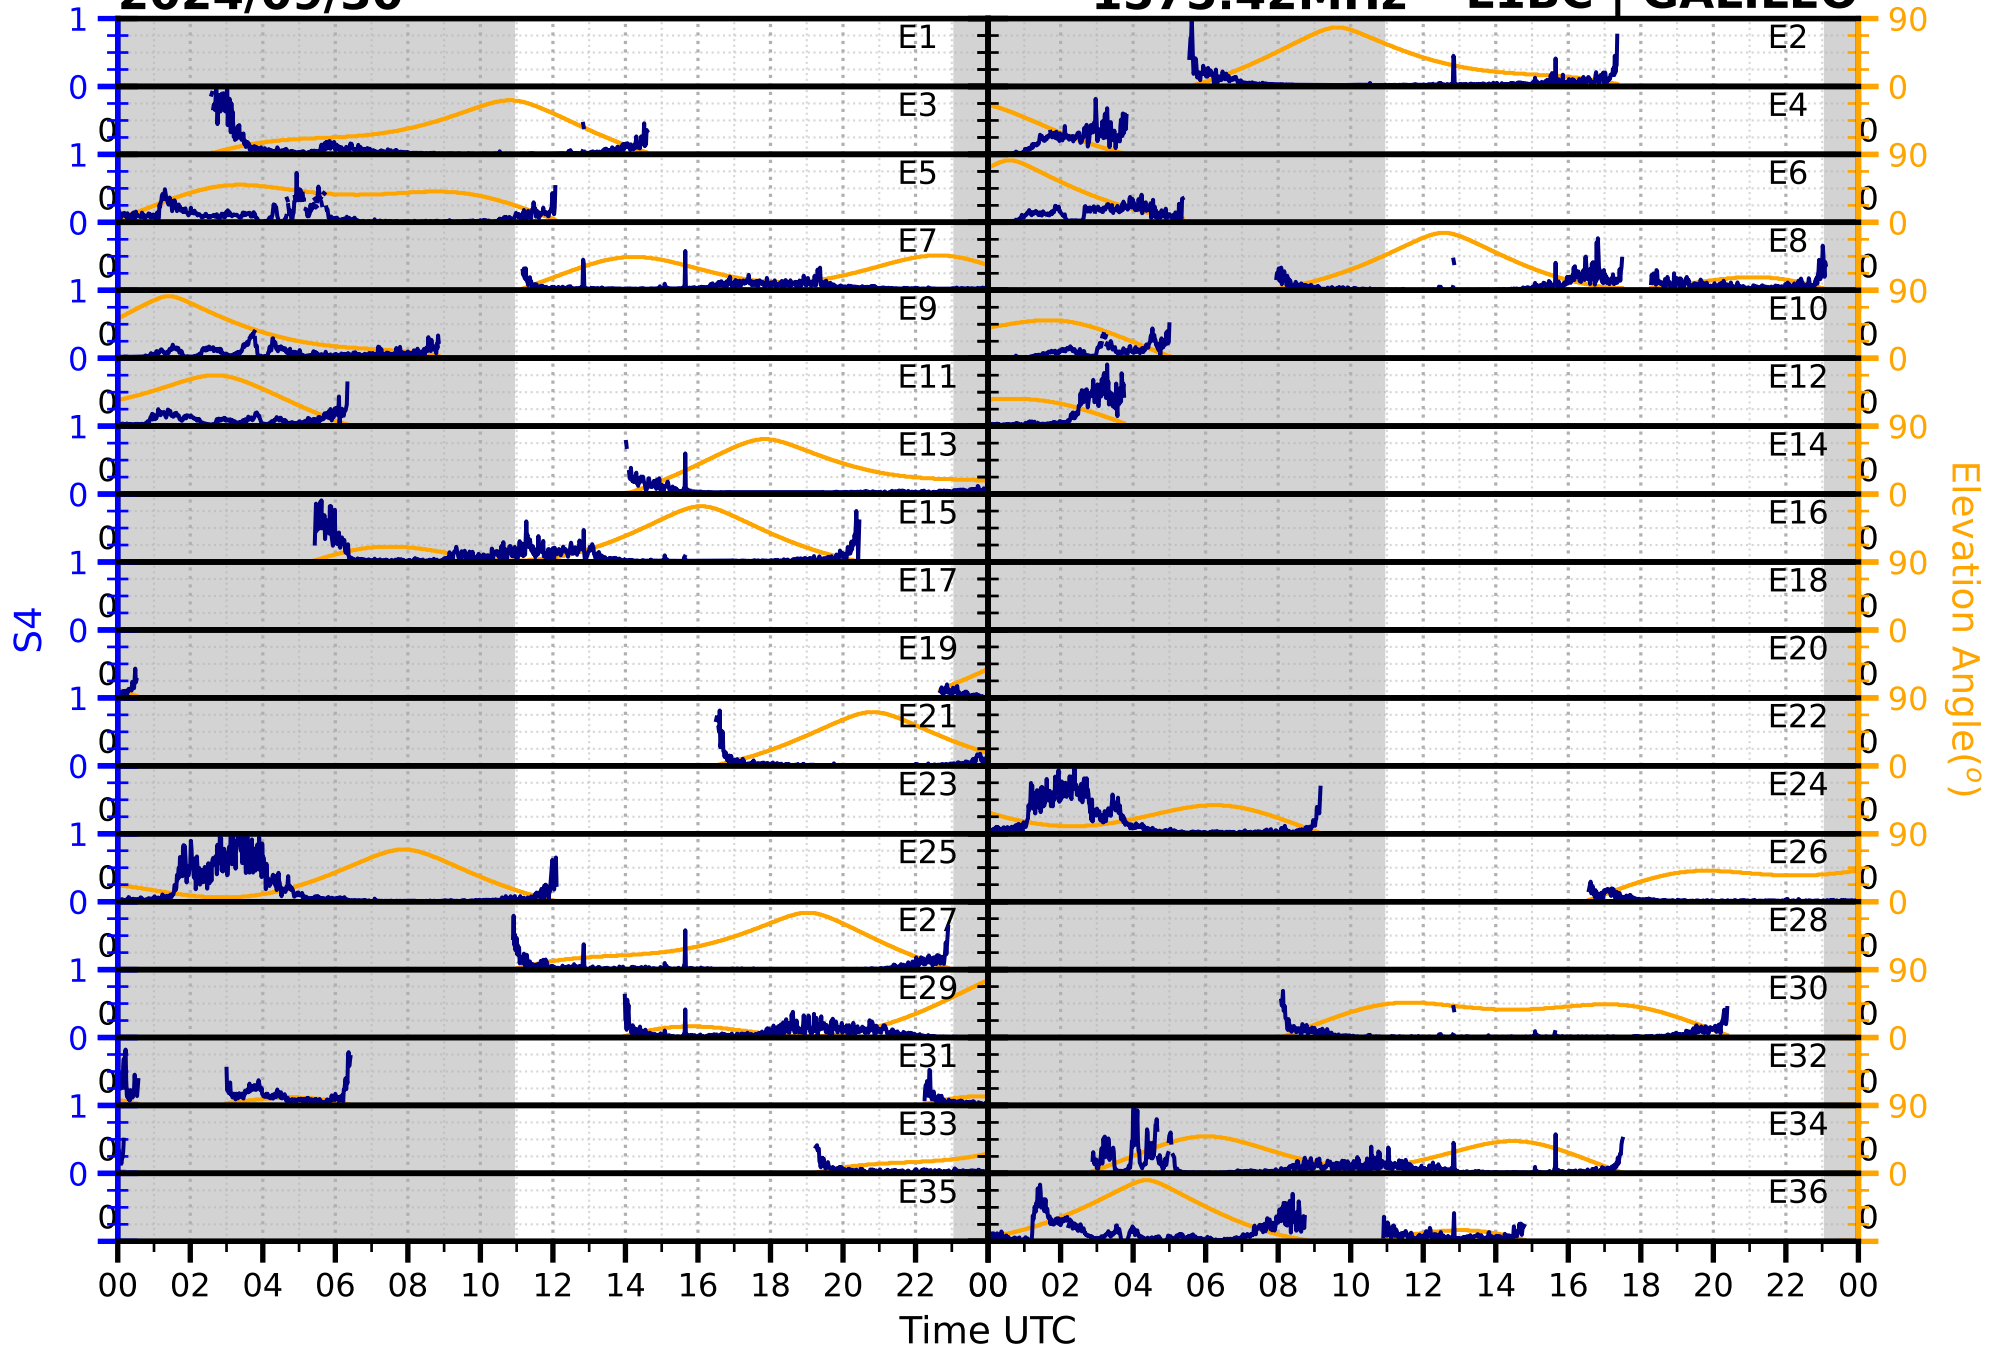

2024/09/30

S4 1575.42MHz

L1CA | GPS

2024/09/30

S4

1575.42MHz

L1BC

GALILEO

2024/09/30

S4

1602MHz

L1CA | GLONASS