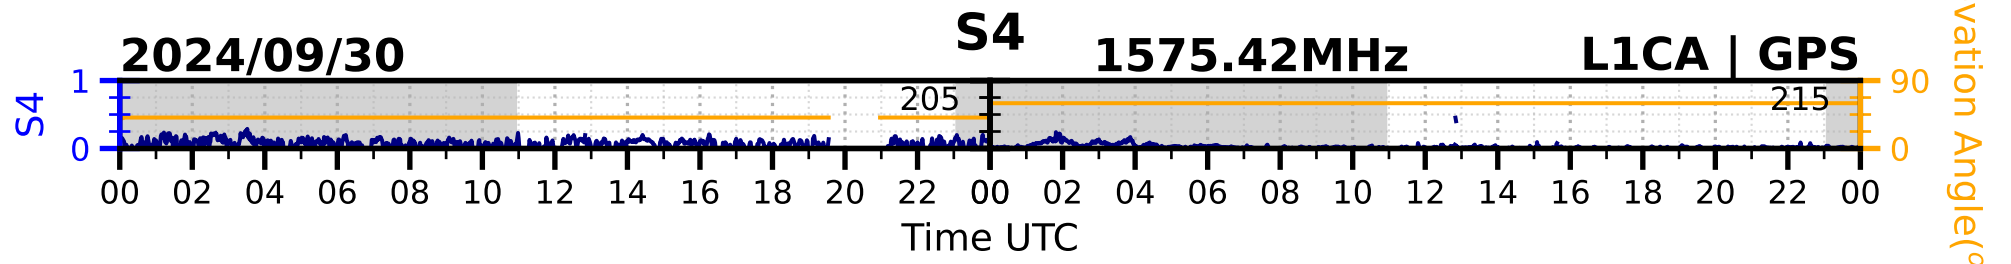

2024/09/30

S4 1575.42MHz

L1CA | GPS

2024/09/30

S4

1575.42MHz

L1BC

GALILEO

2024/09/30

S4

1602MHz

L1CA | GLONASS