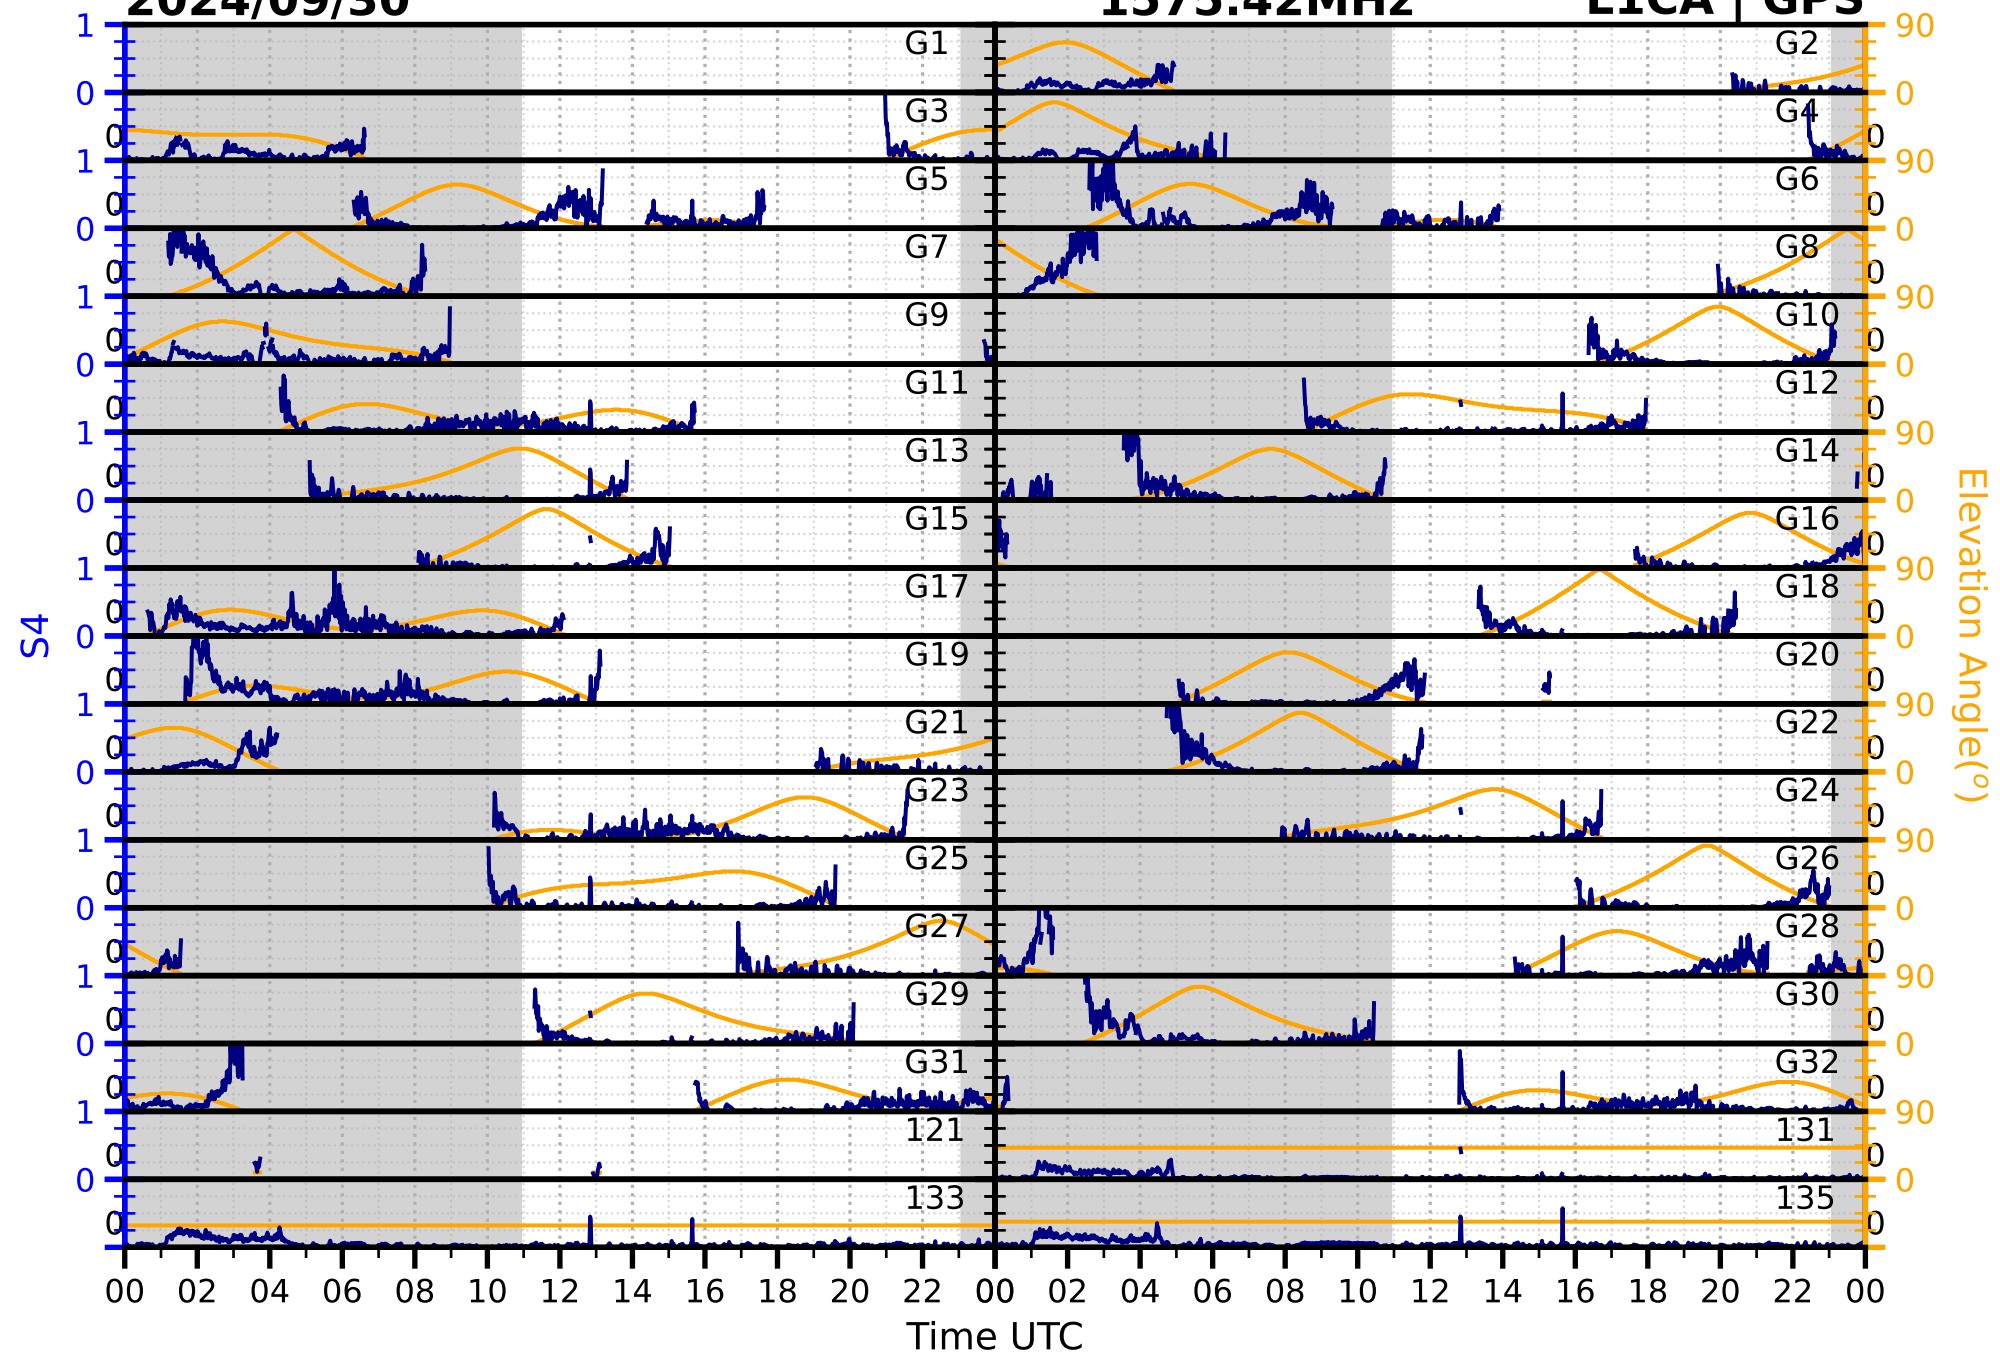

2024/09/30

S4 1575.42MHz

L1CA | GPS

2024/09/30

S4

1575.42MHz

L1BC

GALILEO

2024/09/30

S4

1602MHz

L1CA | GLONASS