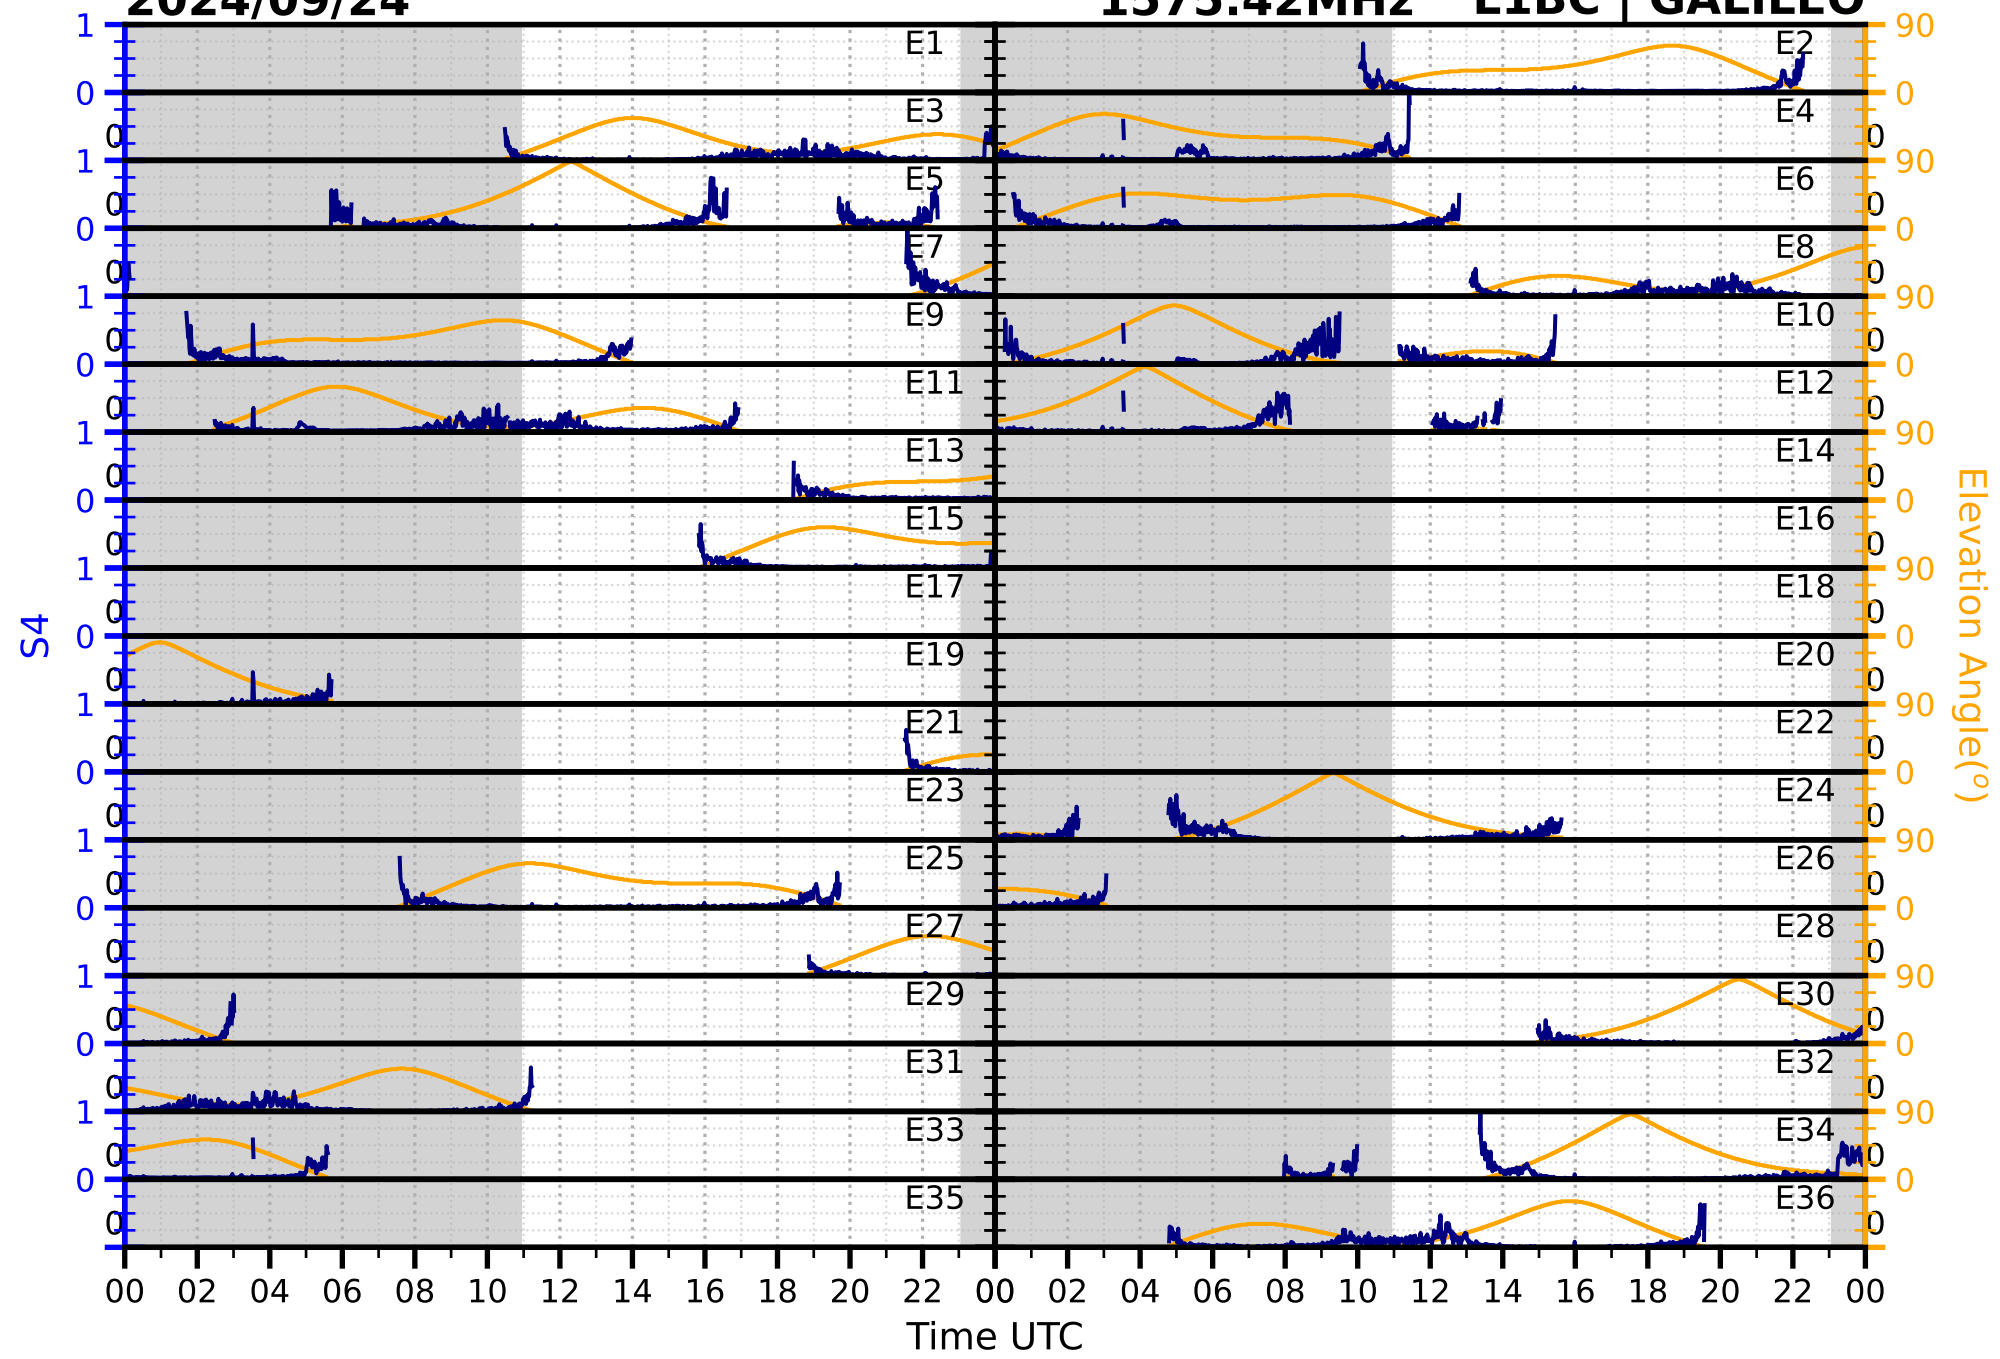

2024/09/24

S4

1575.42MHz

L1CA | GPS

2024/09/24

S4 1575.42MHz L1BC | GALILEO

2024/09/24

S4

1602MHz

L1CA | GLONASS