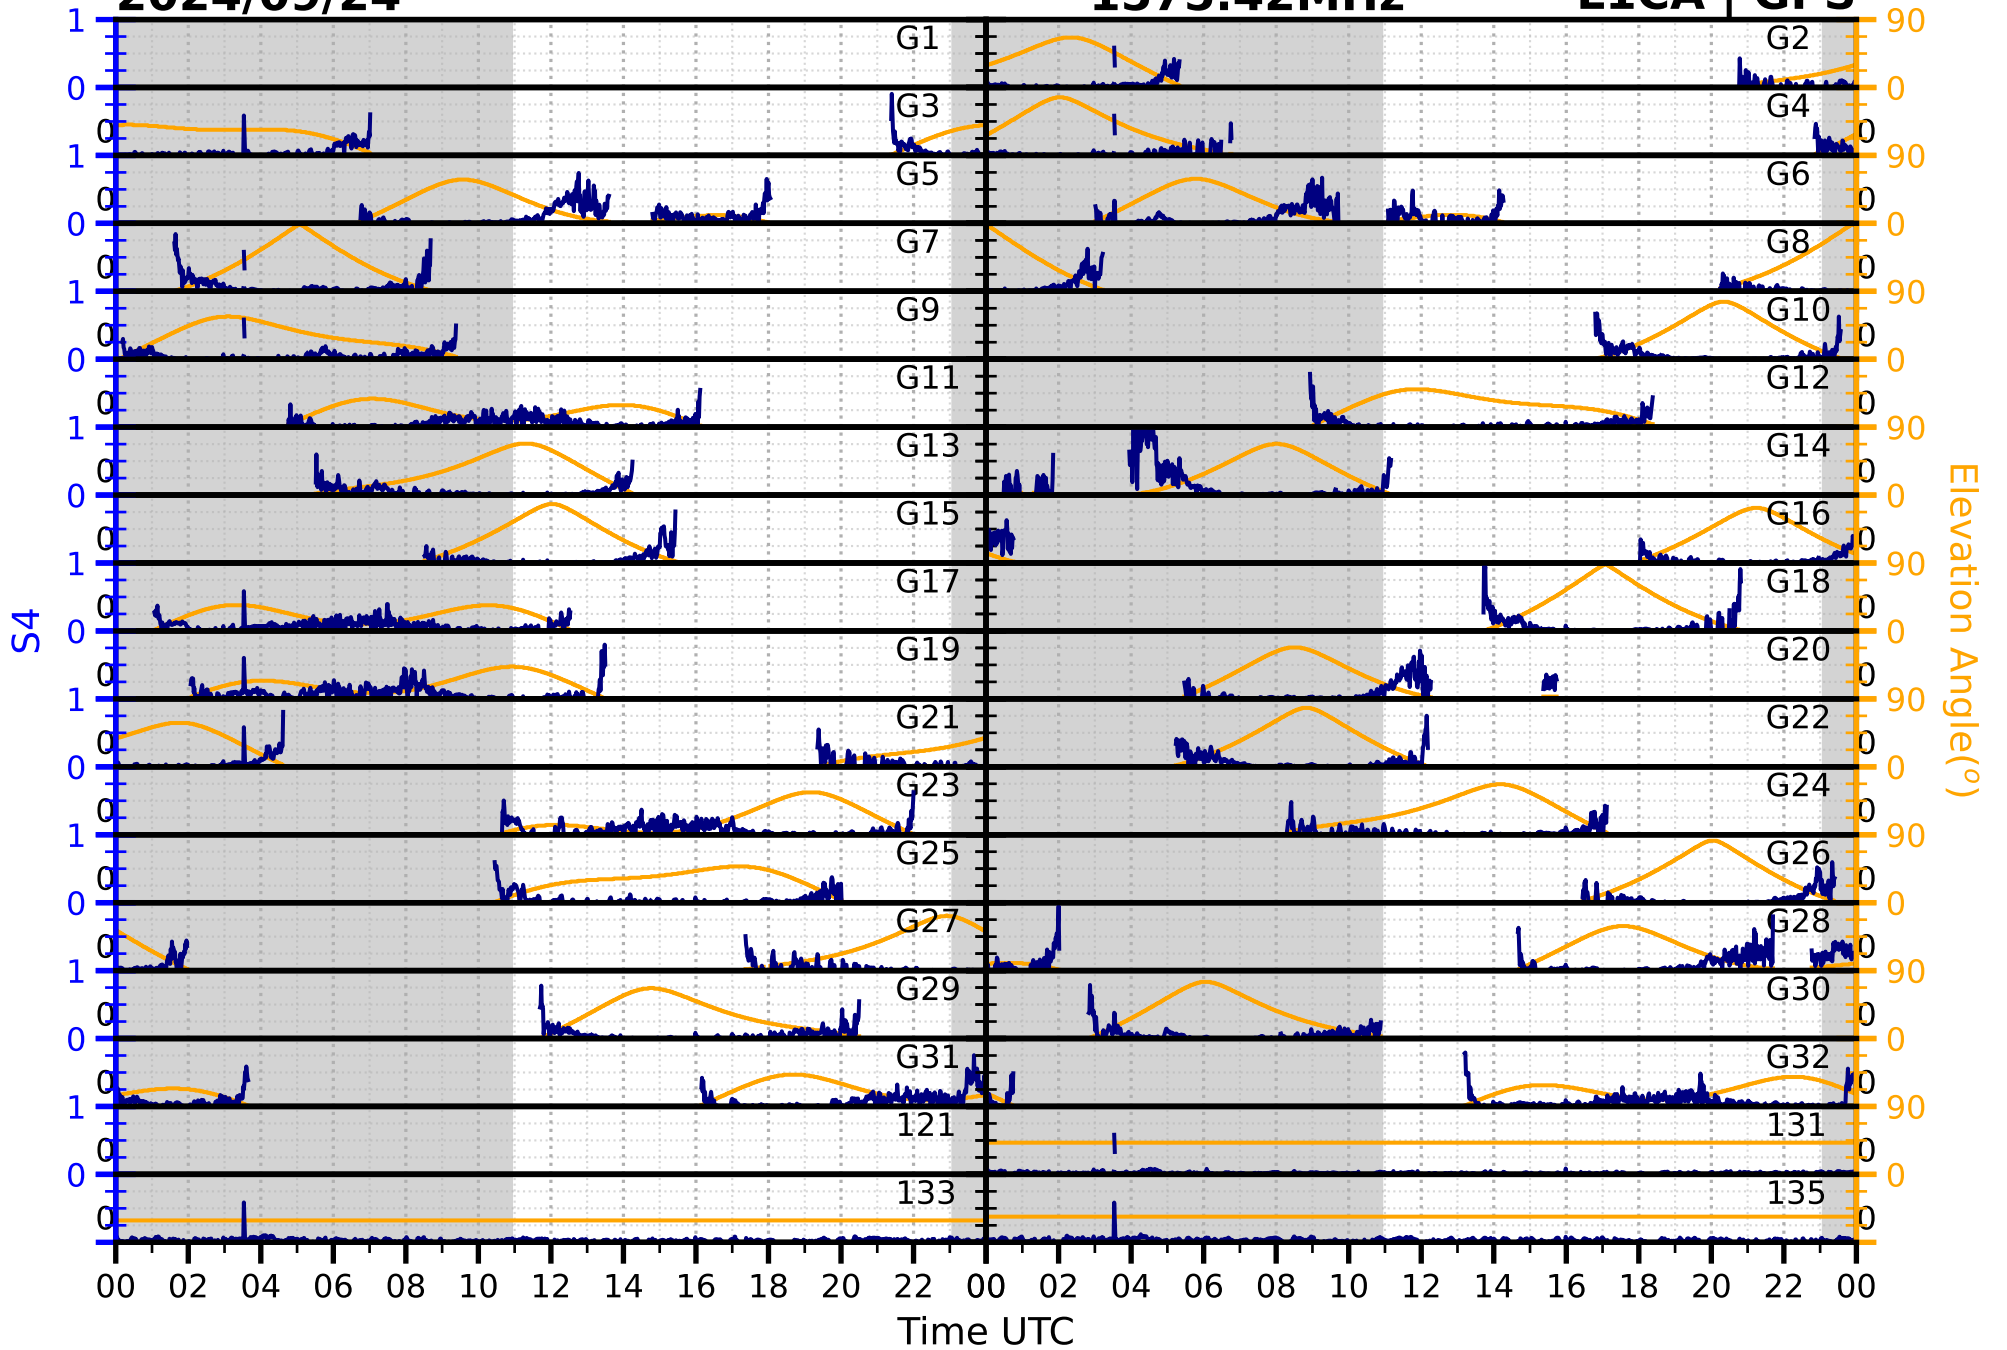

2024/09/24

S4

1575.42MHz

L1CA | GPS

2024/09/24

S4 1575.42MHz L1BC | GALILEO

2024/09/24

S4

1602MHz

L1CA | GLONASS