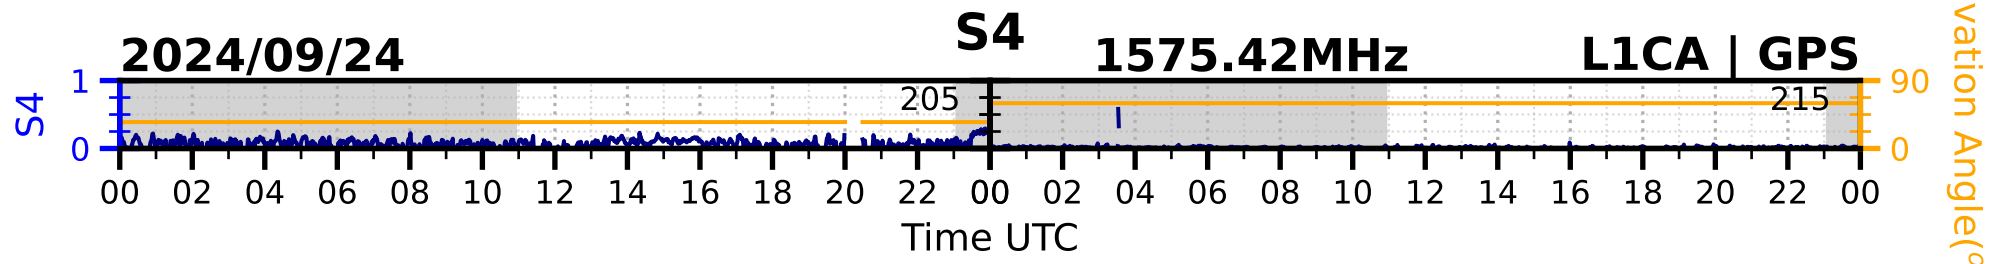

2024/09/24

S4

1575.42MHz

L1CA | GPS

2024/09/24

S4 1575.42MHz L1BC | GALILEO

2024/09/24

S4

1602MHz

L1CA | GLONASS