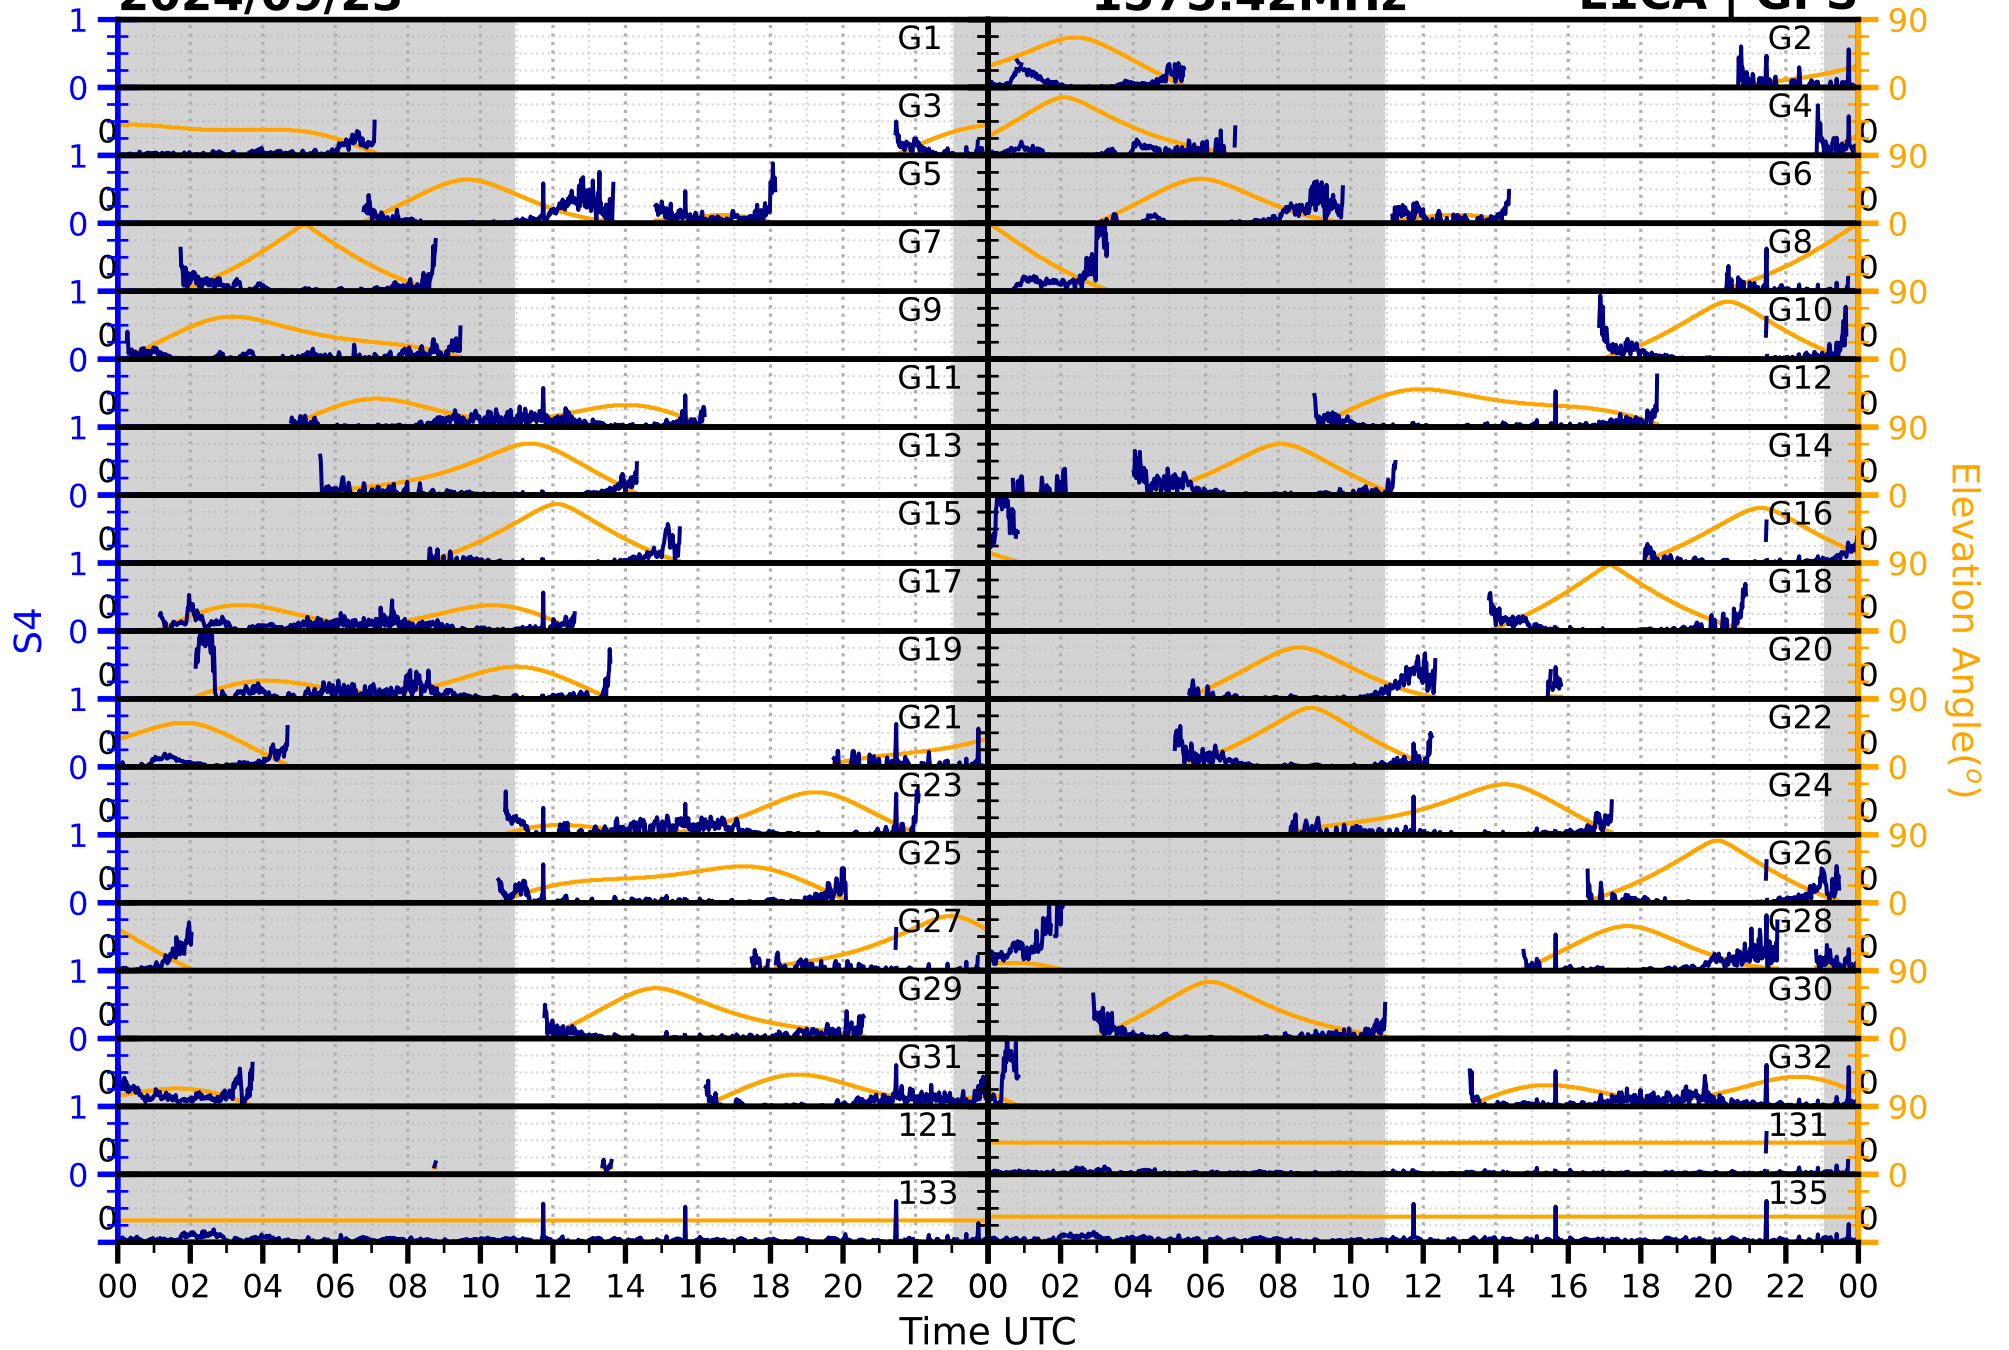

2024/09/23

S4

1575.42MHz

L1CA | GPS

2024/09/23

S4 1575.42MHz L1BC | GALILEO

2024/09/23

S4

1602MHz

L1CA | GLONASS