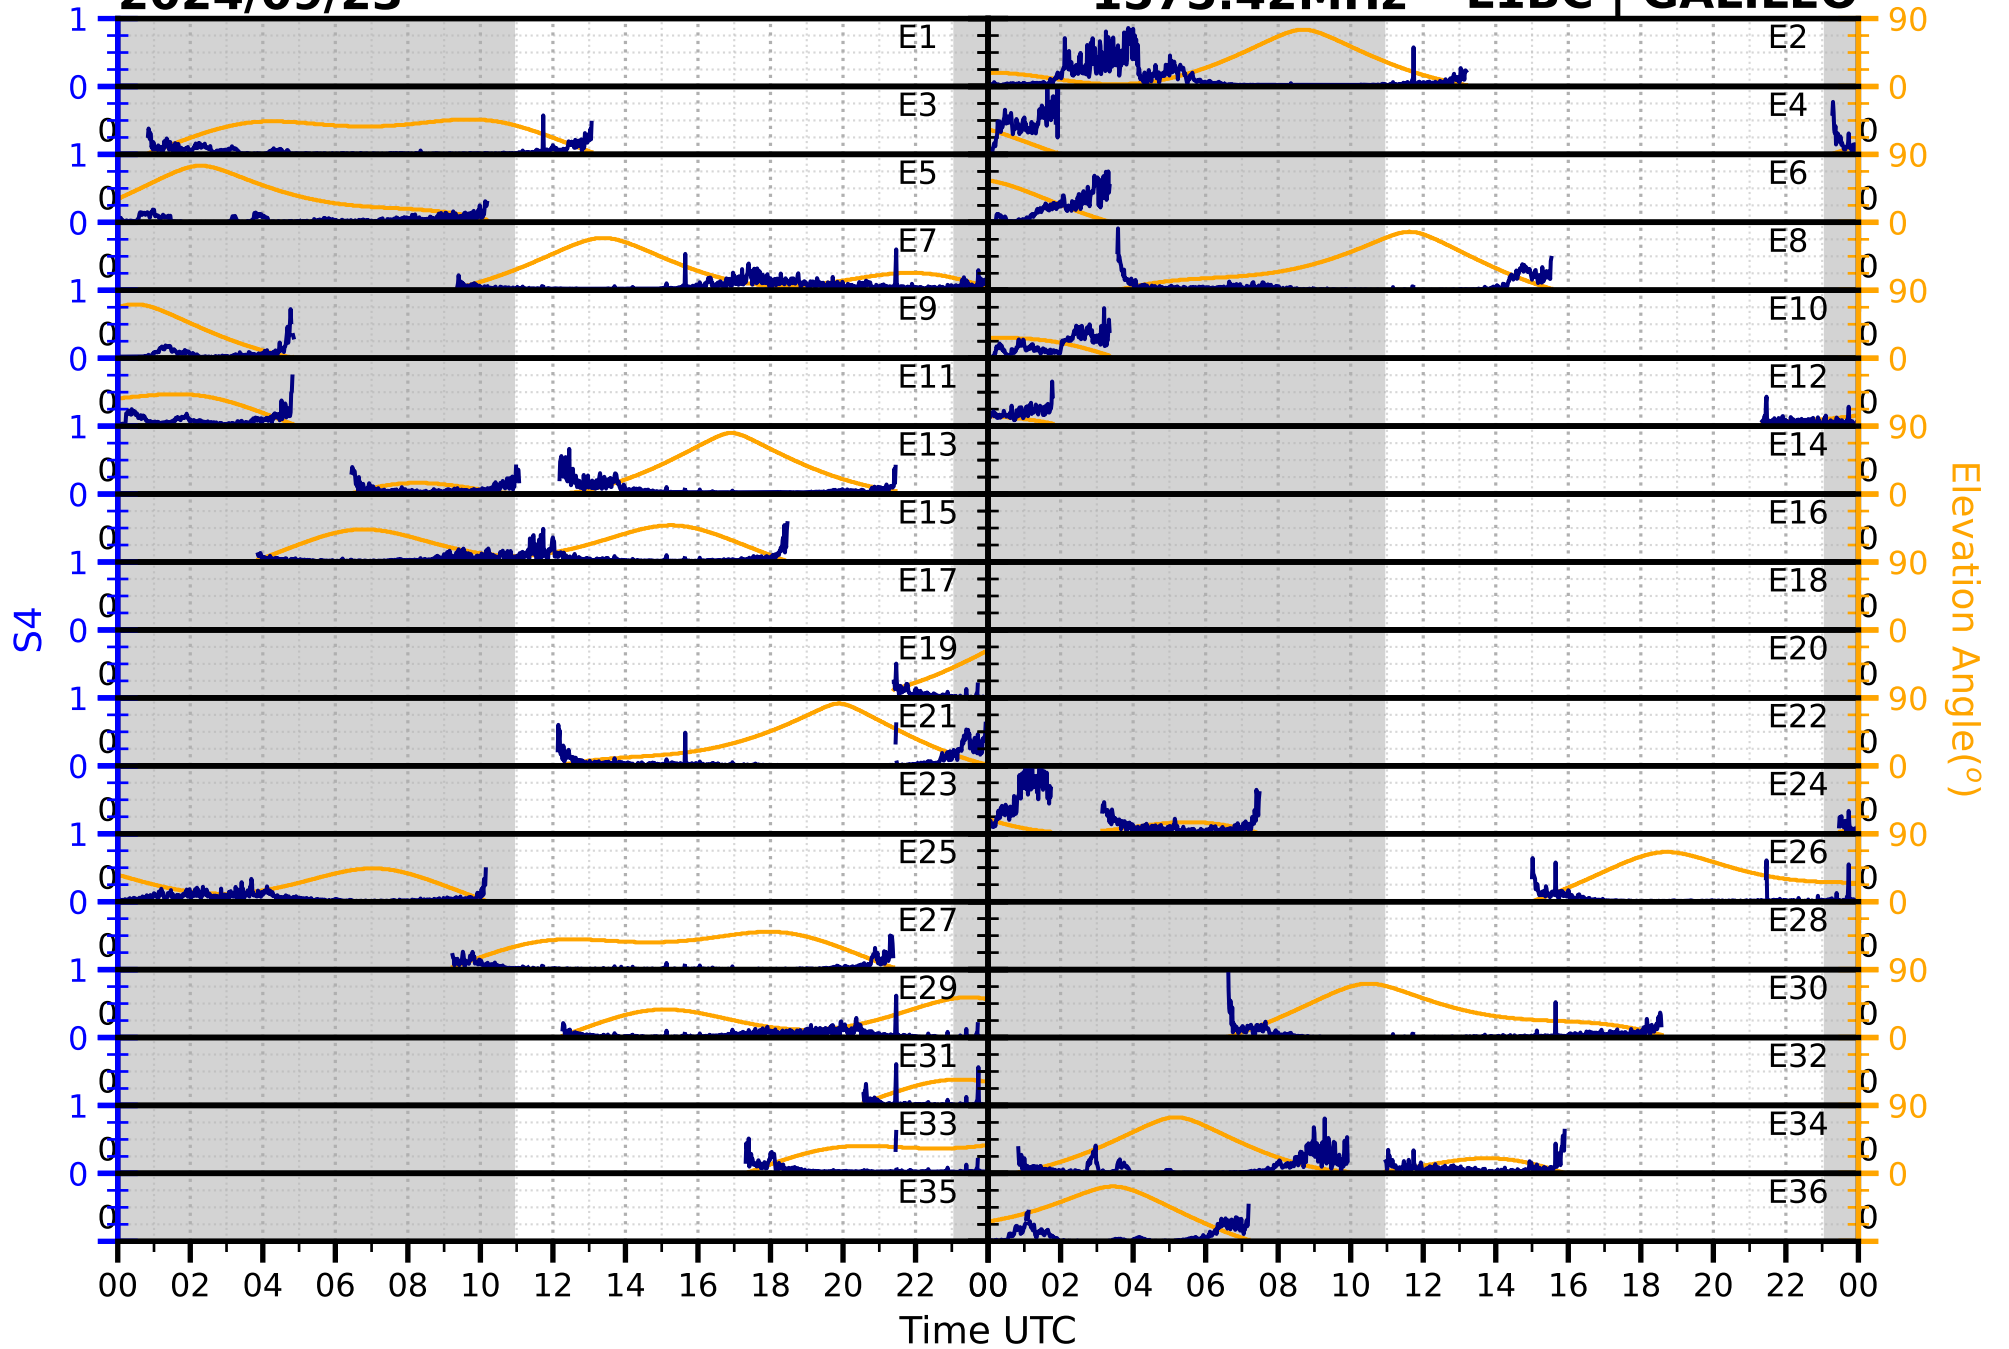

2024/09/23

S4

1575.42MHz

L1CA | GPS

2024/09/23

S4 1575.42MHz L1BC | GALILEO

2024/09/23

S4

1602MHz

L1CA | GLONASS