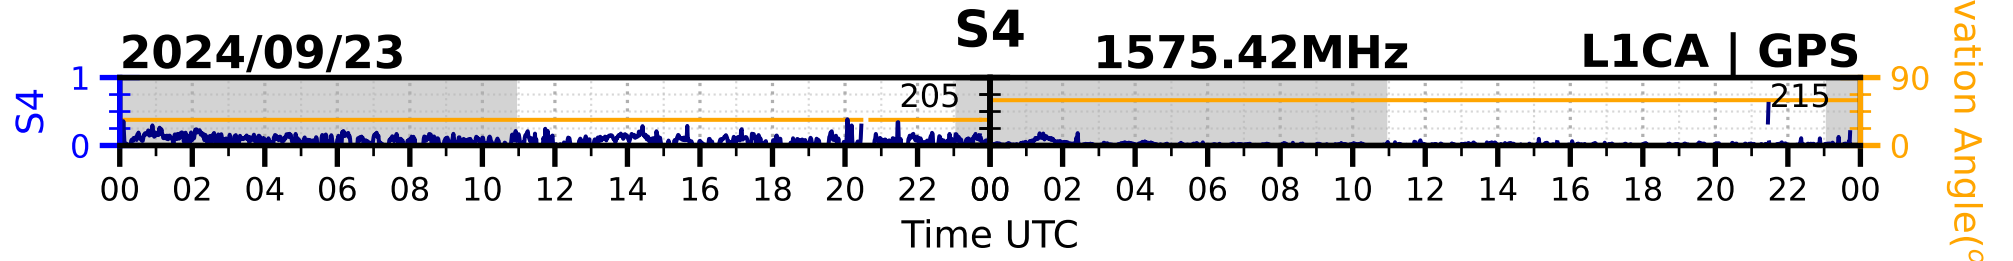

2024/09/23

S4

1575.42MHz

L1CA | GPS

2024/09/23

S4 1575.42MHz L1BC | GALILEO

2024/09/23

S4

1602MHz

L1CA | GLONASS