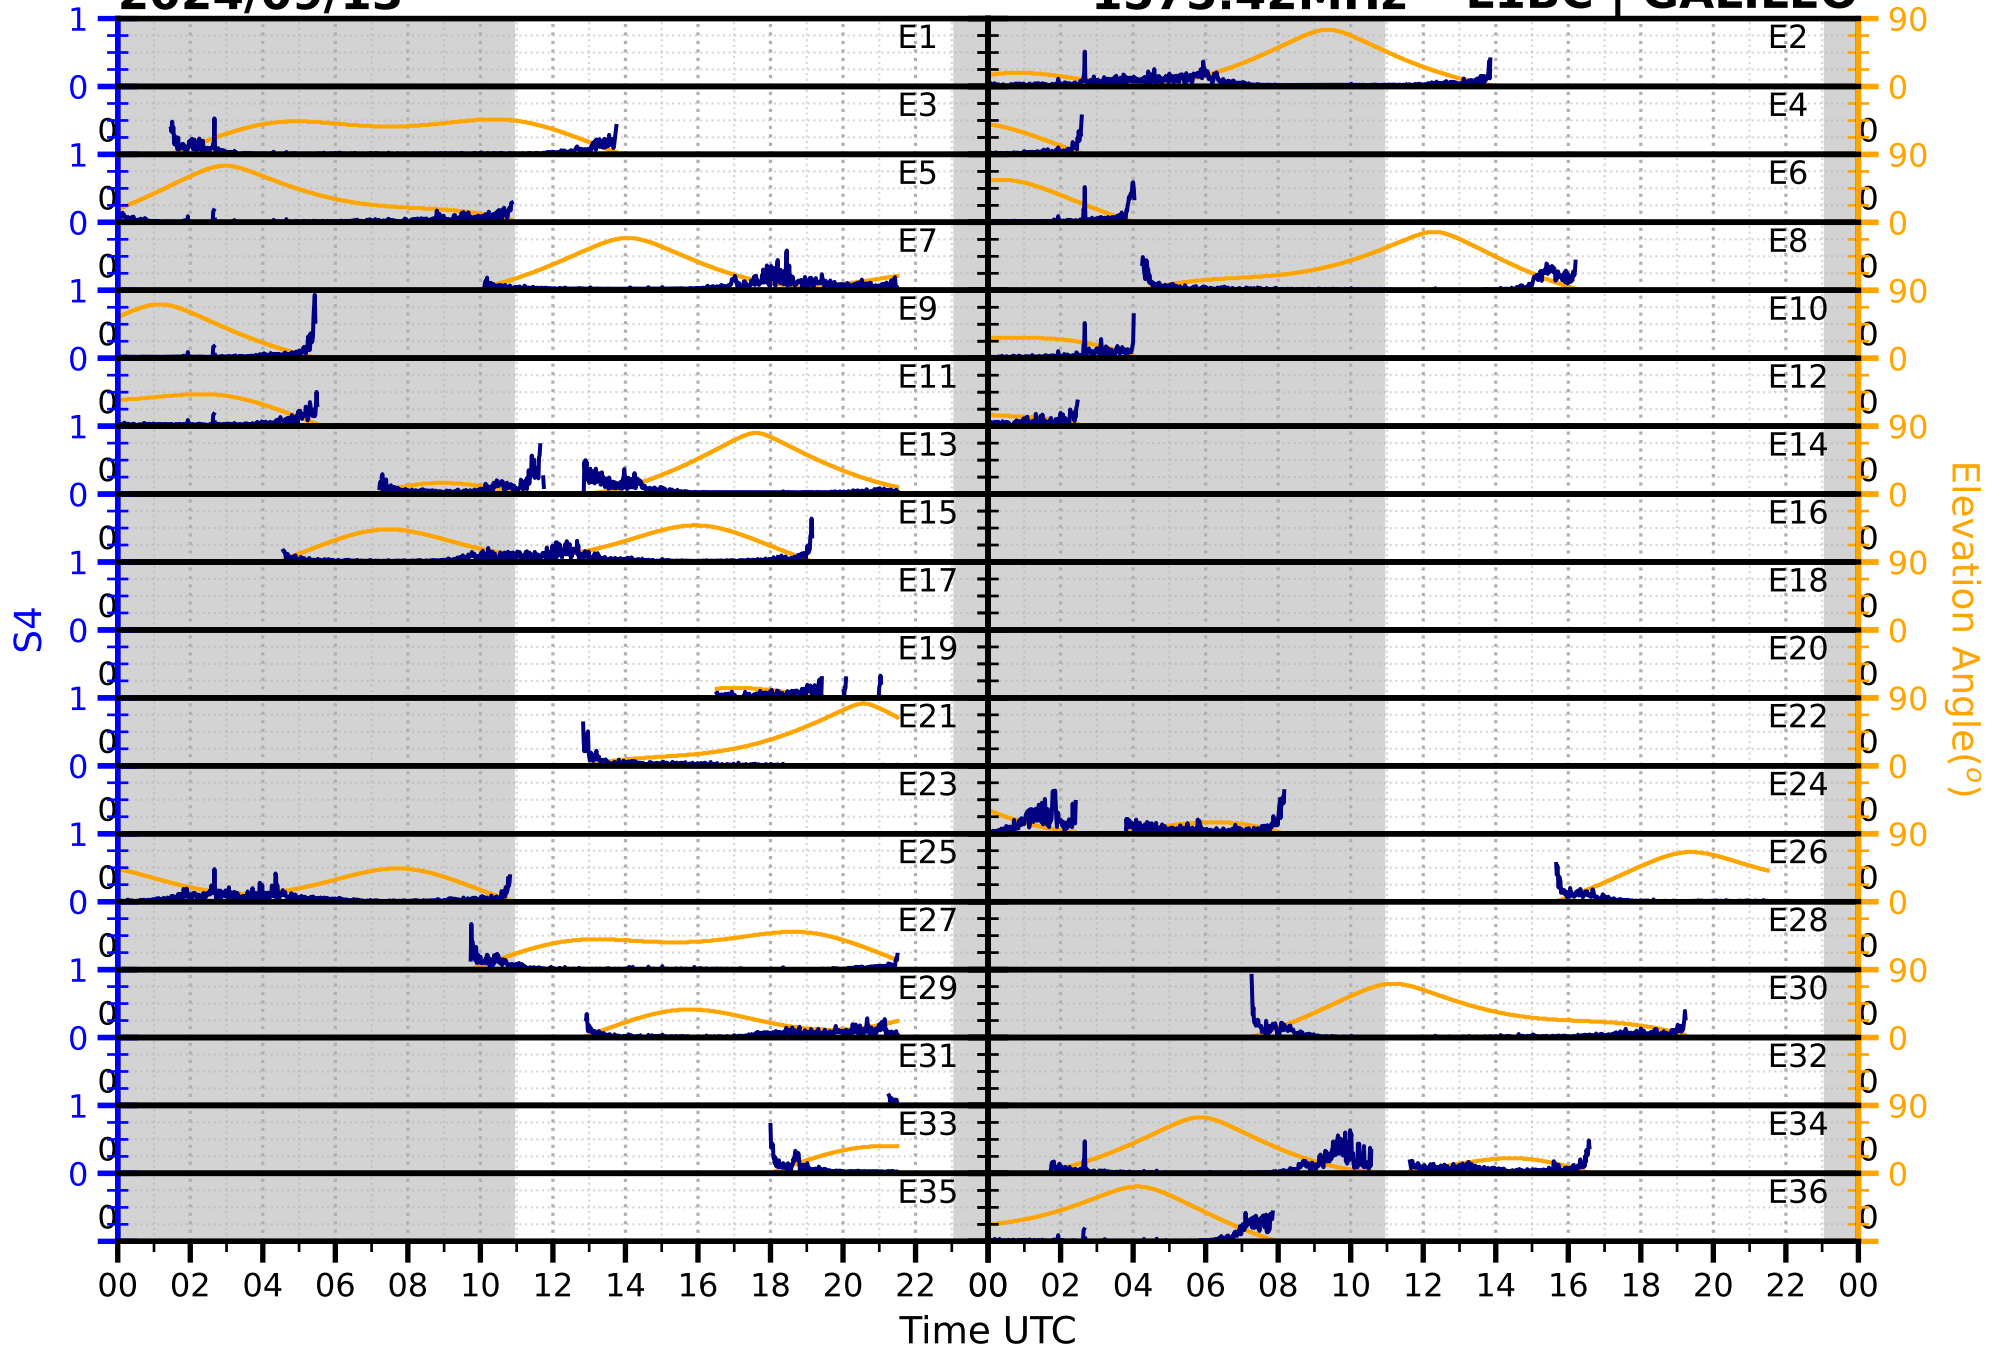

2024/09/13

S4

1575.42MHz

L1BC

GALILEO

2024/09/13

S4

1602MHz

L1CA | GLONASS