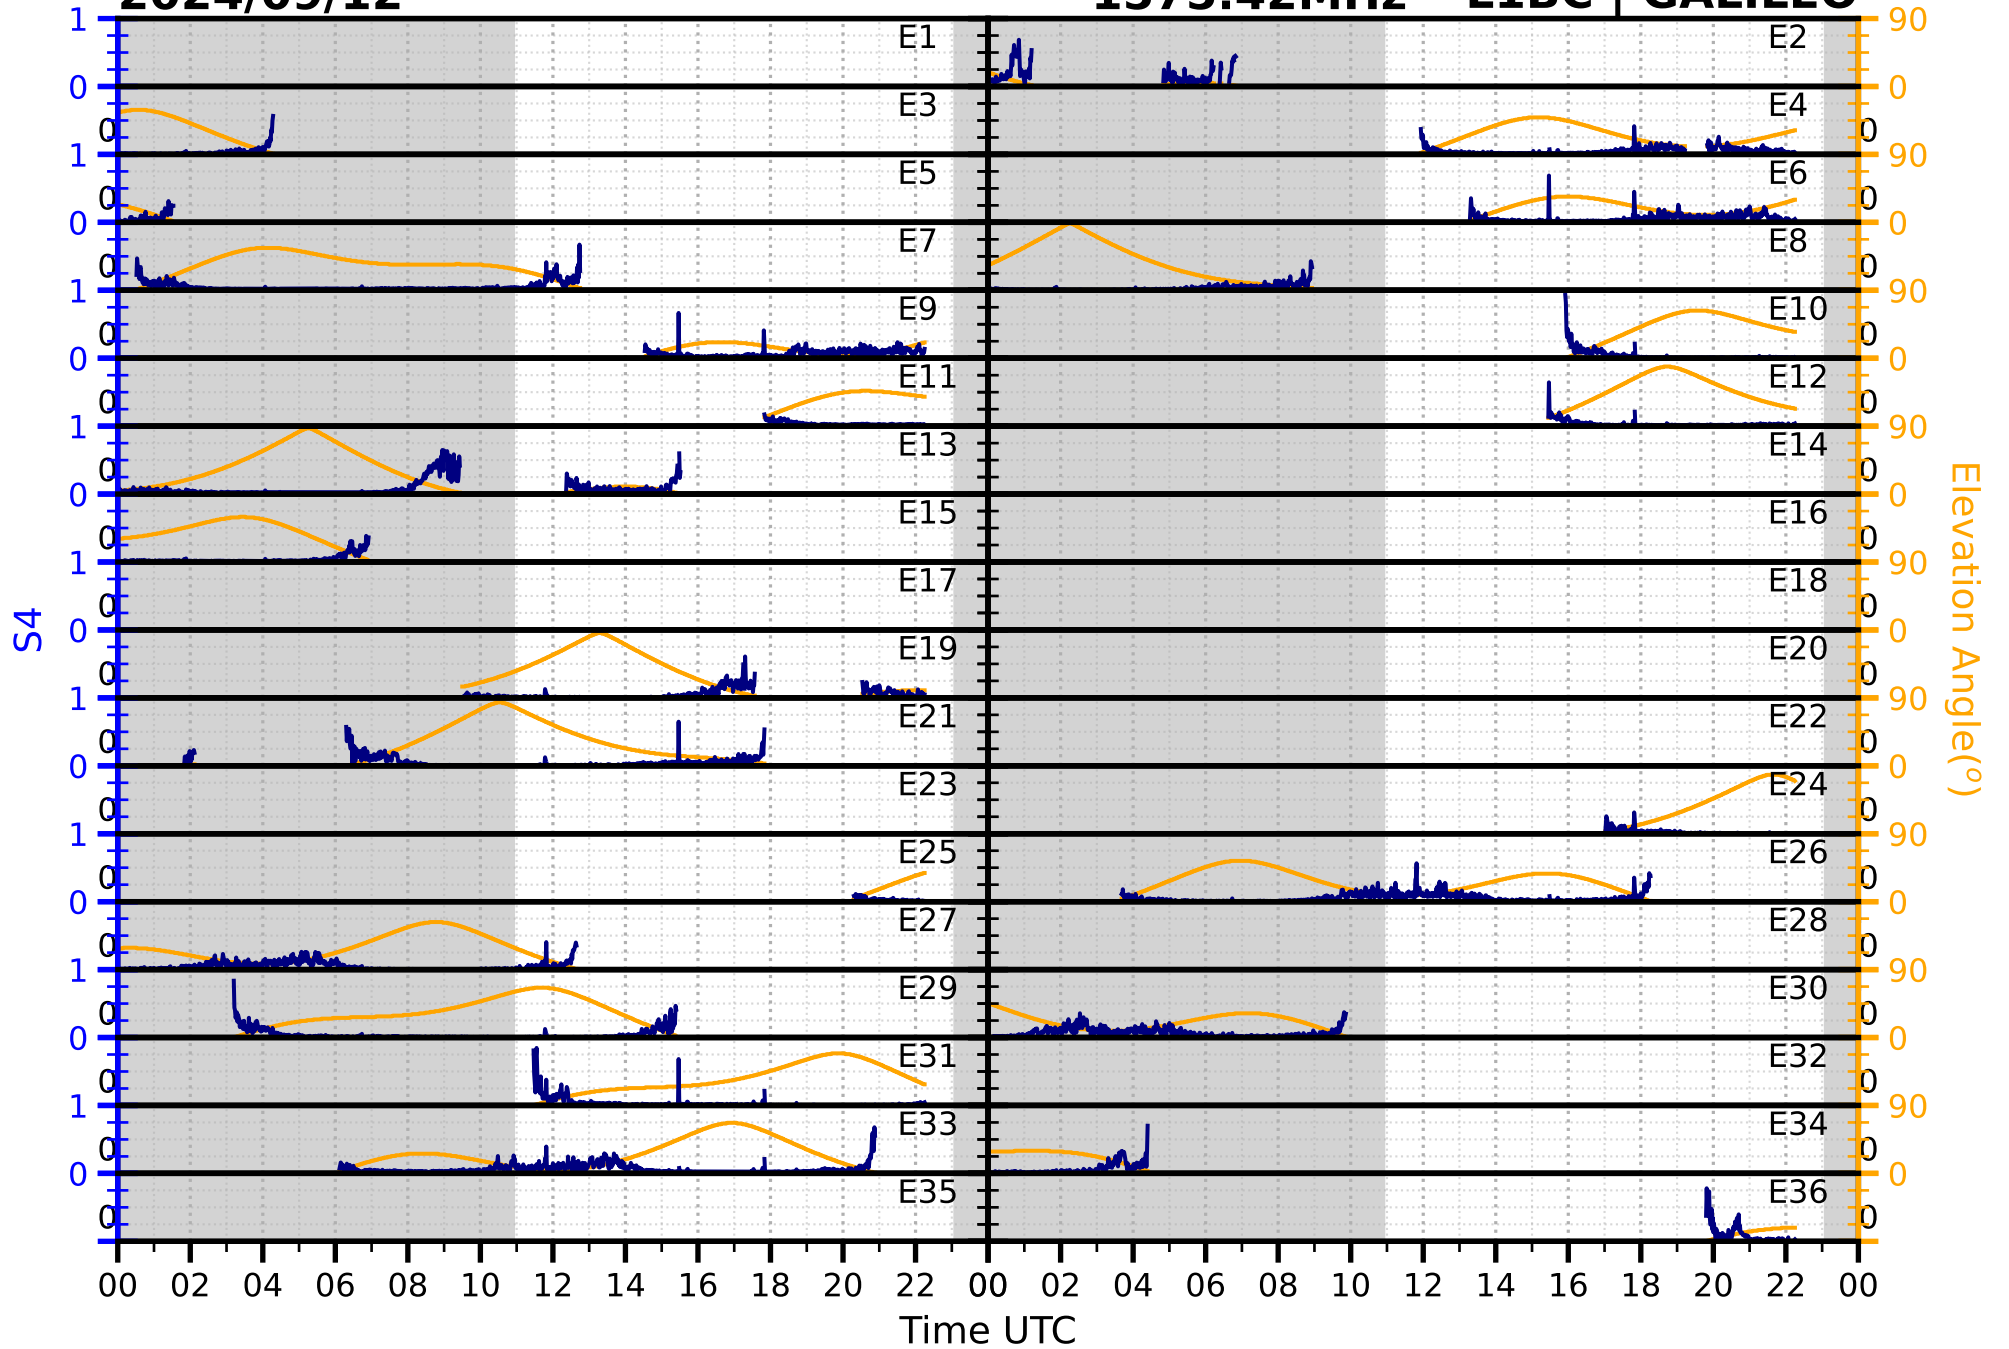

2024/09/12

S4

1575.42MHz

L1CA | GPS

2024/09/12

S4

1575.42MHz

L1BC | GALILEO

2024/09/12

S4

1602MHz

L1CA | GLONASS