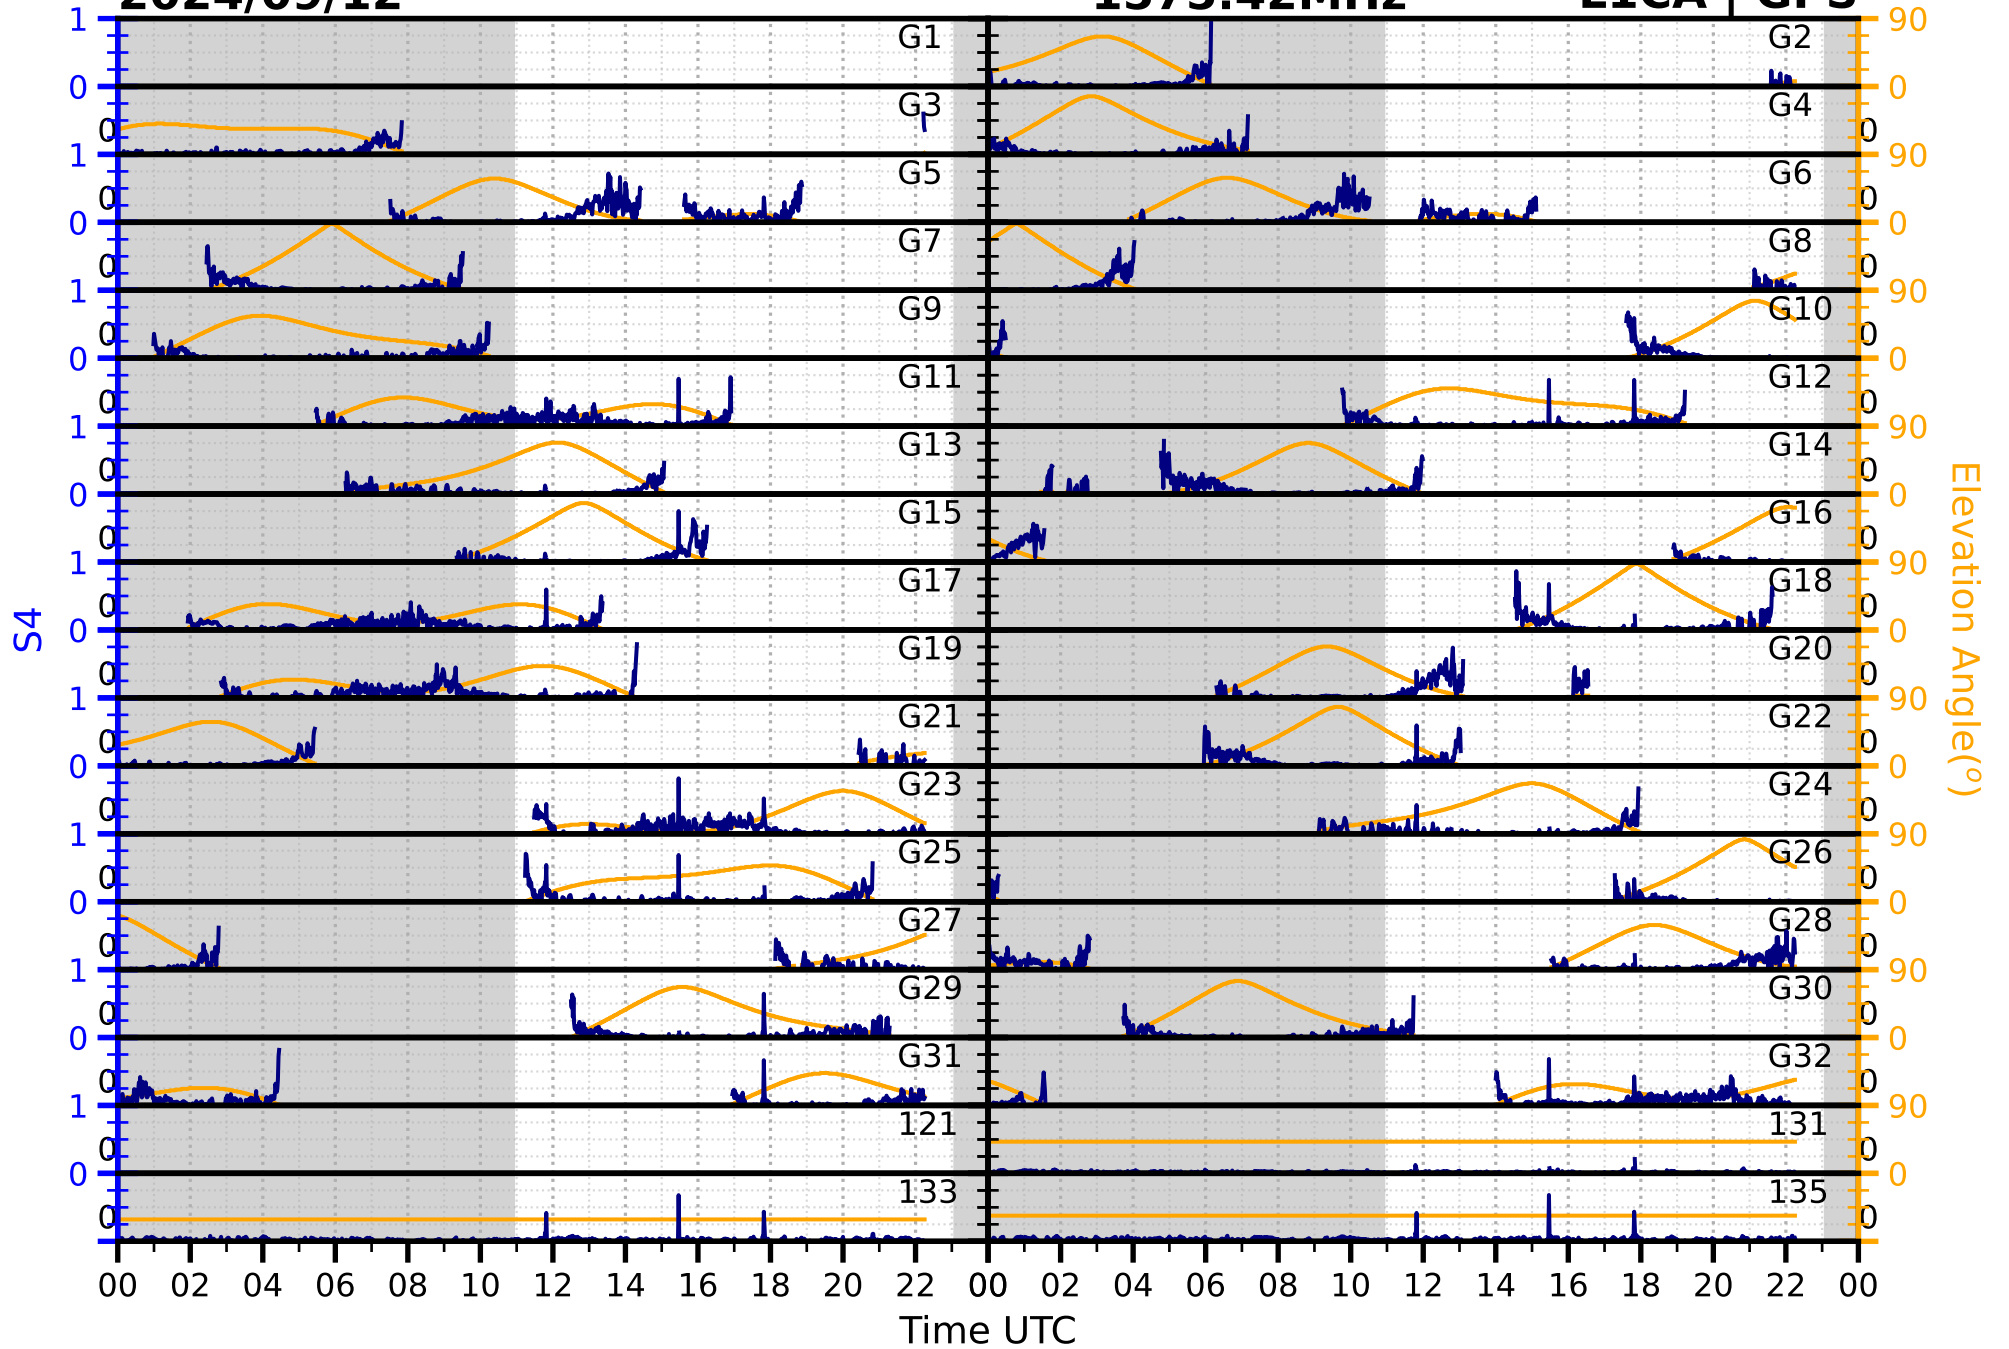

2024/09/12

S4

1575.42MHz

L1CA | GPS

2024/09/12

S4

1575.42MHz

L1BC | GALILEO

2024/09/12

S4

1602MHz

L1CA | GLONASS