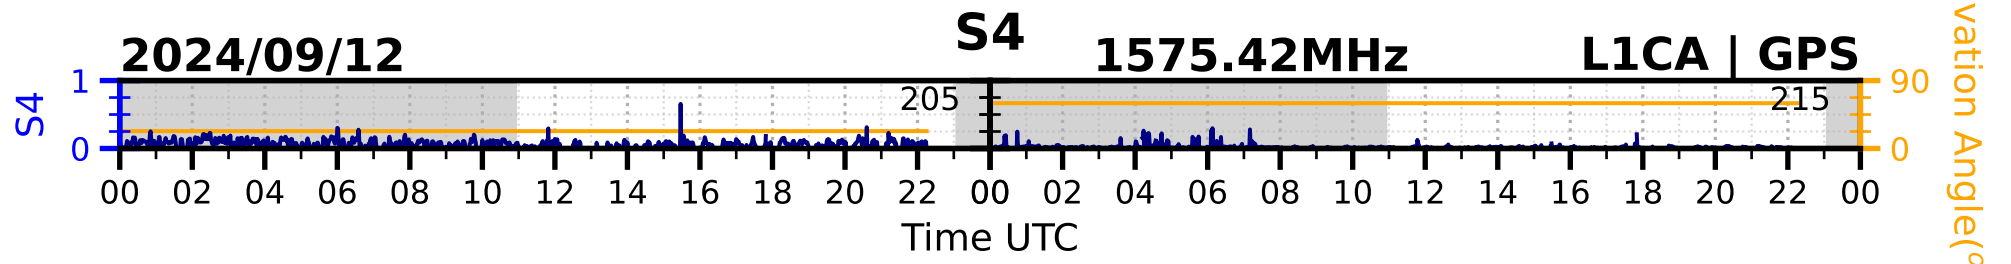

2024/09/12

S4

1575.42MHz

L1CA | GPS

2024/09/12

S4

1575.42MHz

L1BC | GALILEO

2024/09/12

S4

1602MHz

L1CA | GLONASS