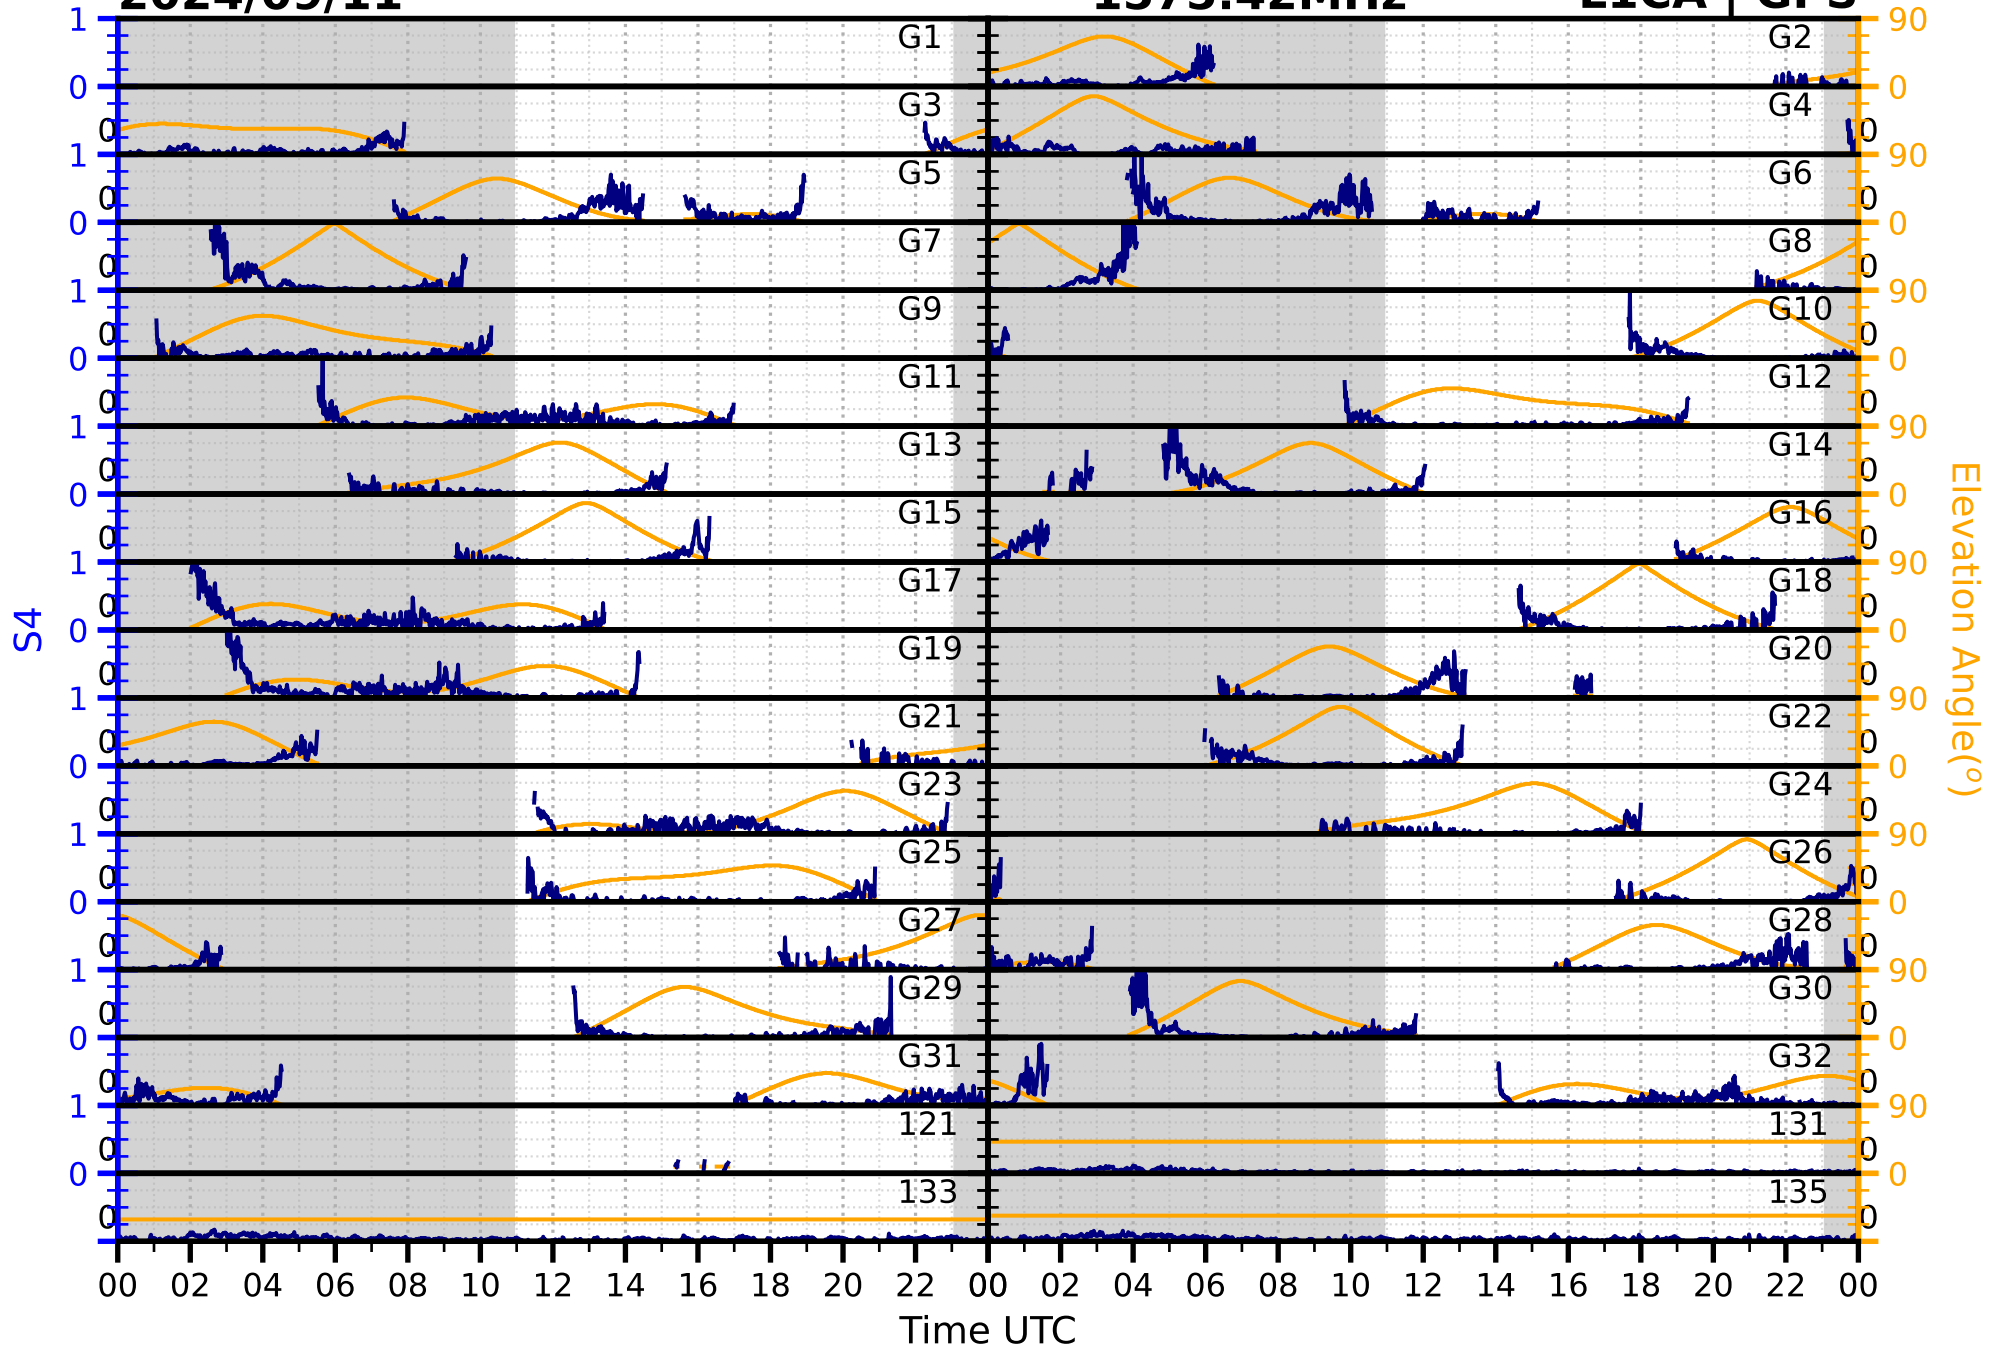

2024/09/11

S4

1575.42MHz

L1CA | GPS

2024/09/11

S4

1575.42MHz L1BC | GALILEO

2024/09/11

S4

1602MHz

L1CA | GLONASS