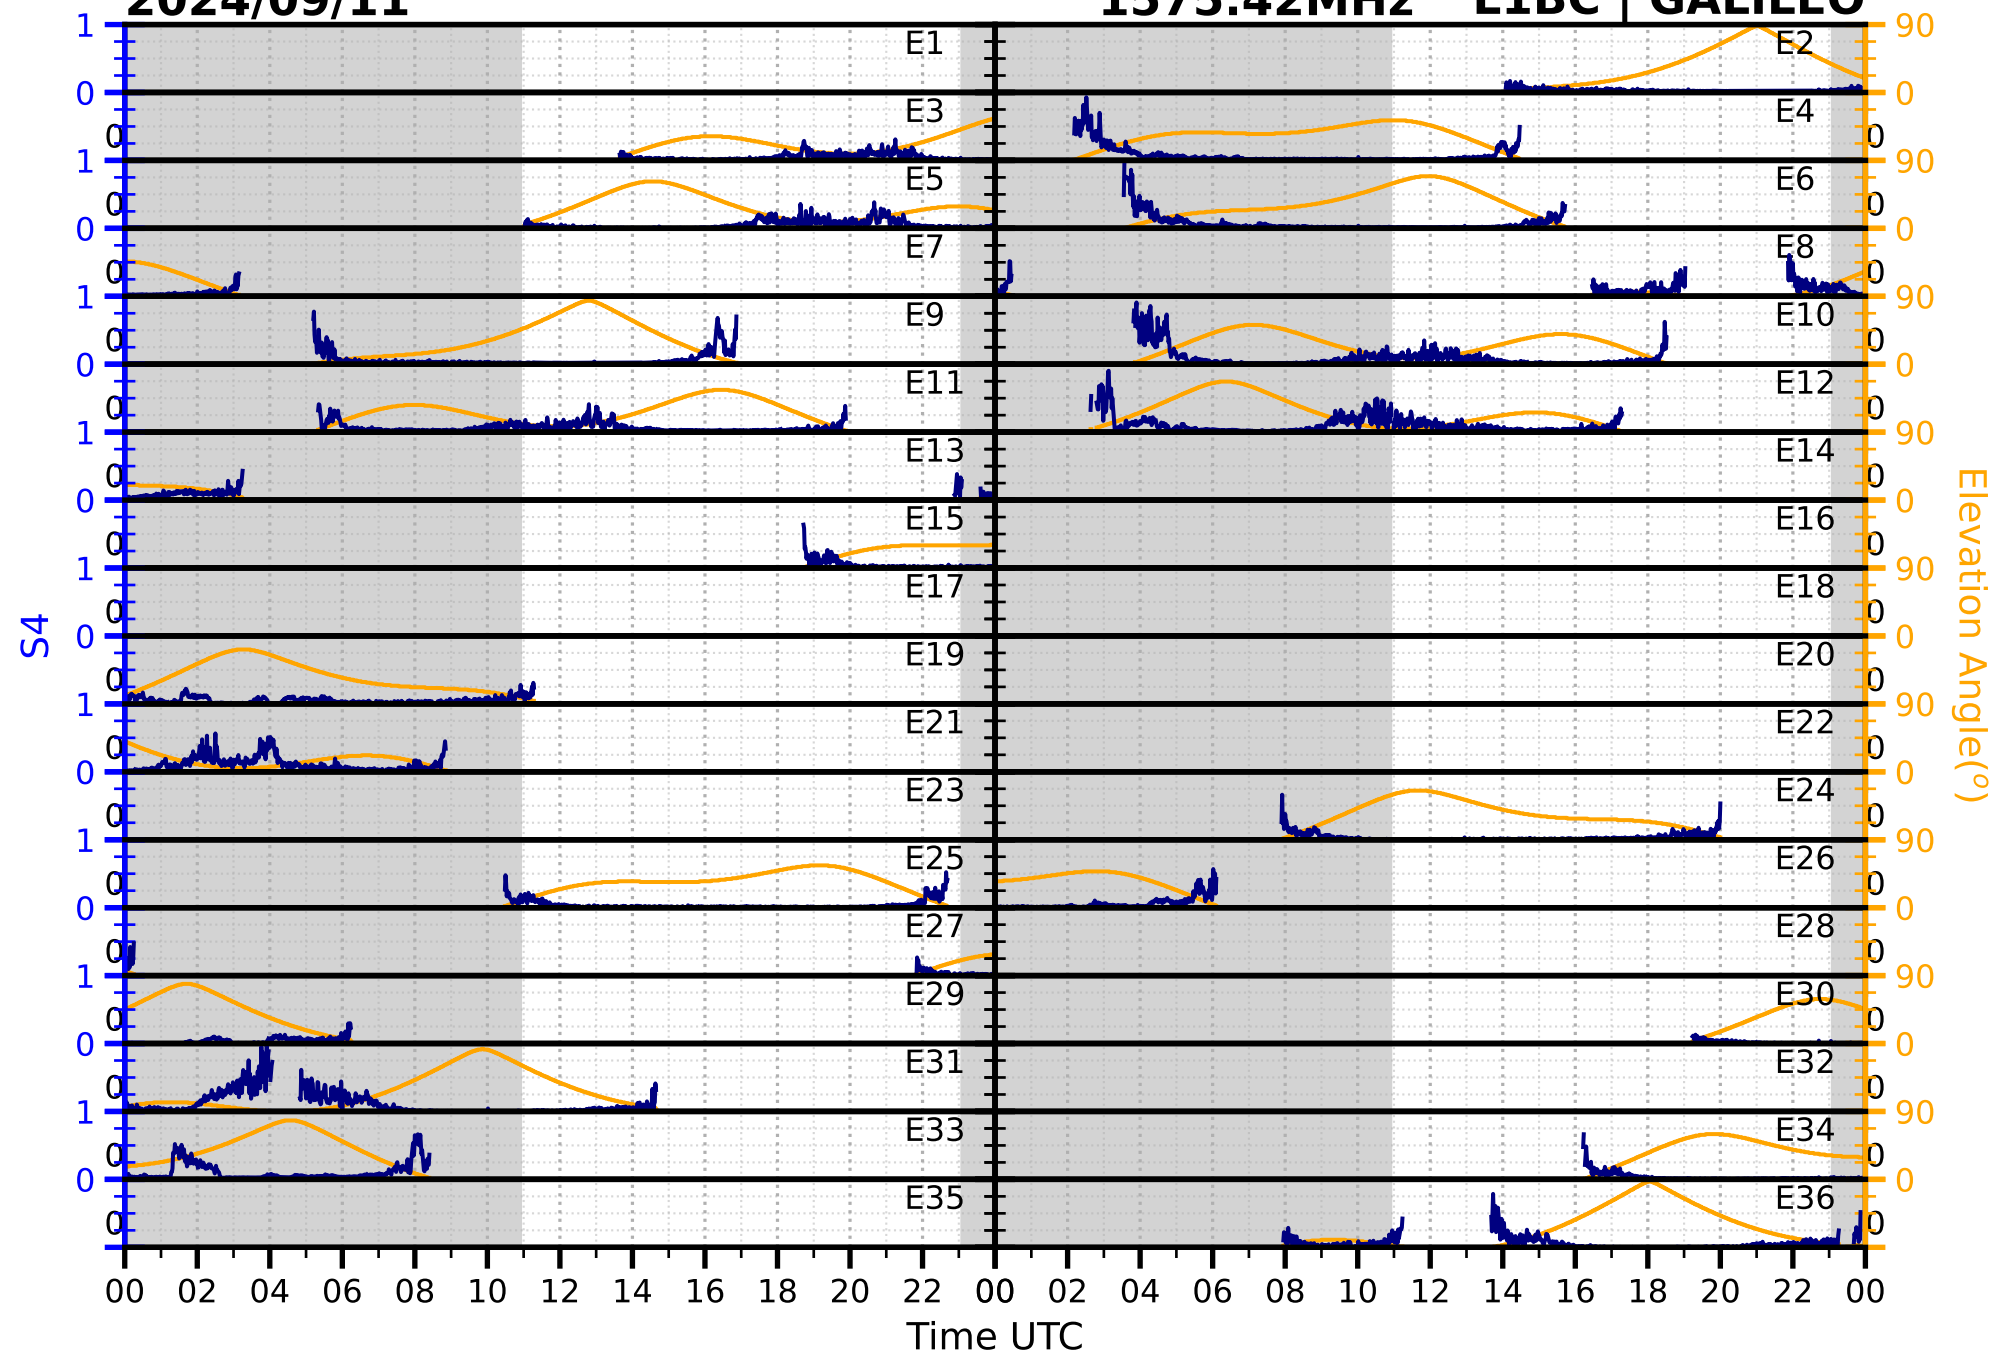

2024/09/11

S4

1575.42MHz

L1CA | GPS

2024/09/11

S4

1575.42MHz L1BC | GALILEO

2024/09/11

S4

1602MHz

L1CA | GLONASS