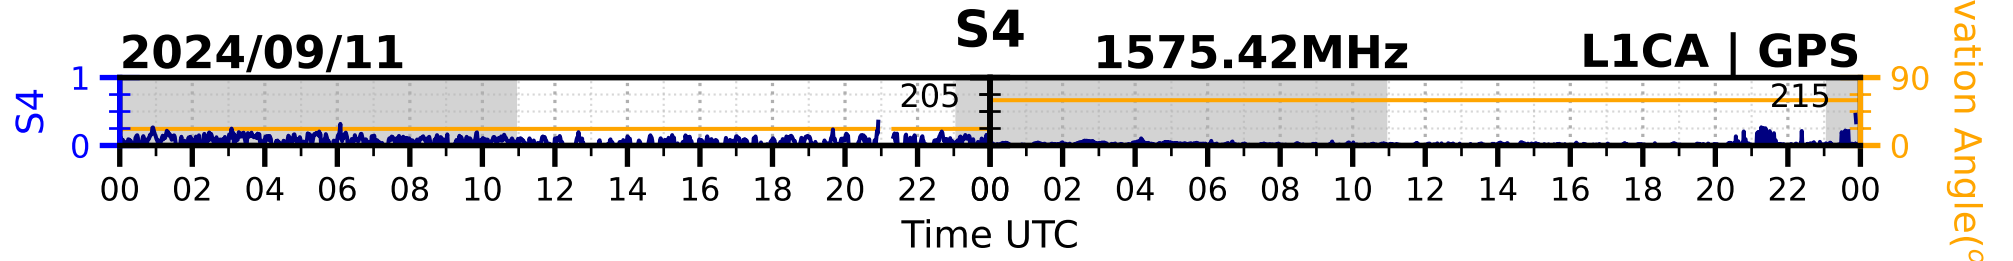

2024/09/11

S4

1575.42MHz

L1CA | GPS

2024/09/11

S4

1575.42MHz L1BC | GALILEO

2024/09/11

S4

1602MHz

L1CA | GLONASS