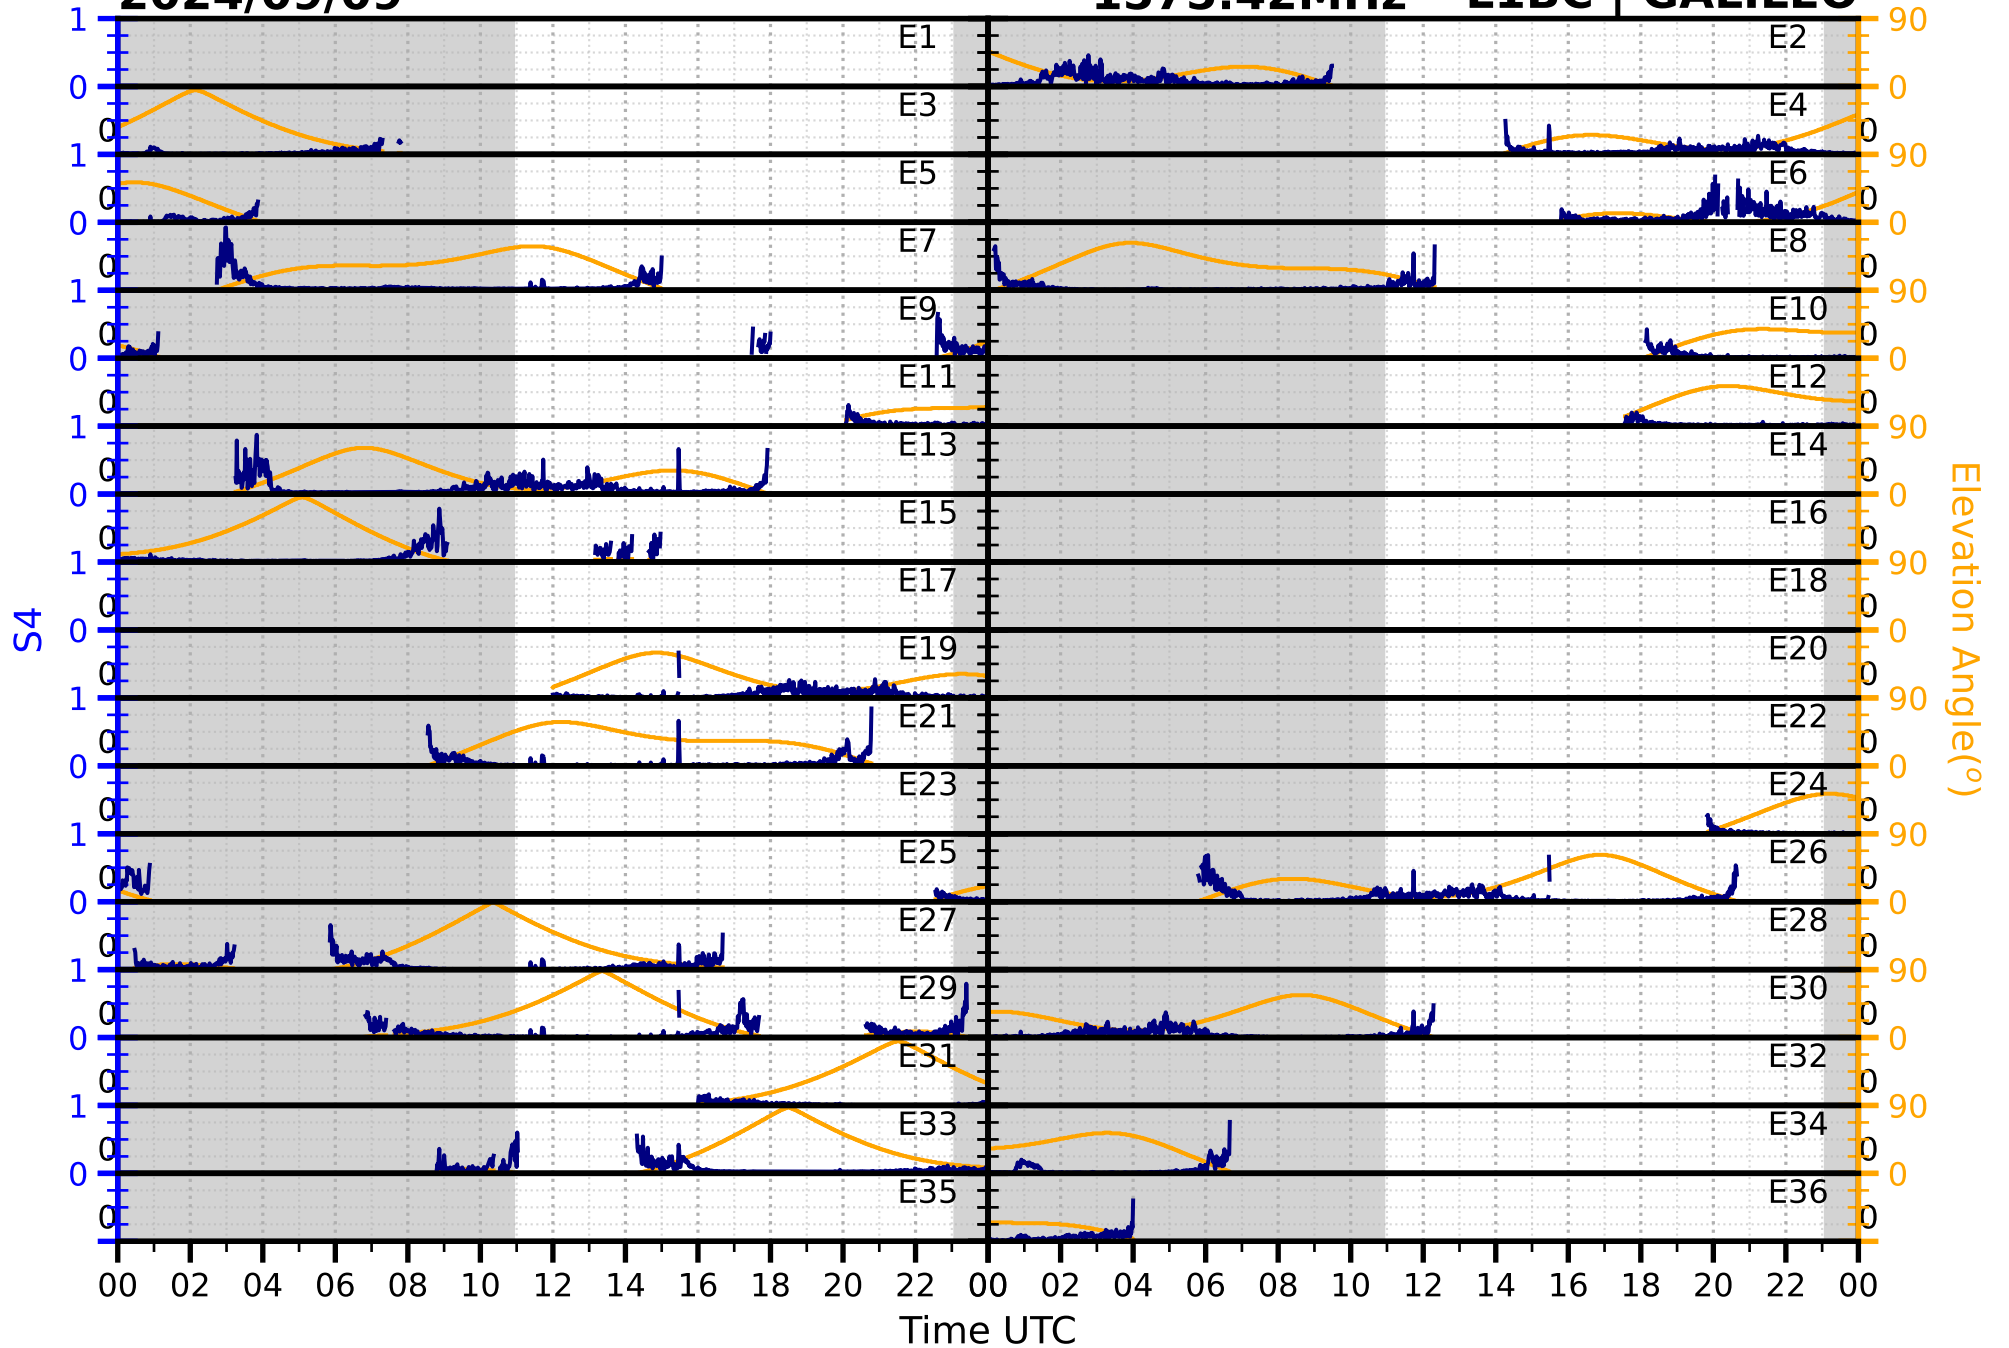

2024/09/09

S4

1575.42MHz

L1CA | GPS

2024/09/09

S4

1575.42MHz

L1BC | GALILEO

2024/09/09

S4

1602MHz

L1CA | GLONASS