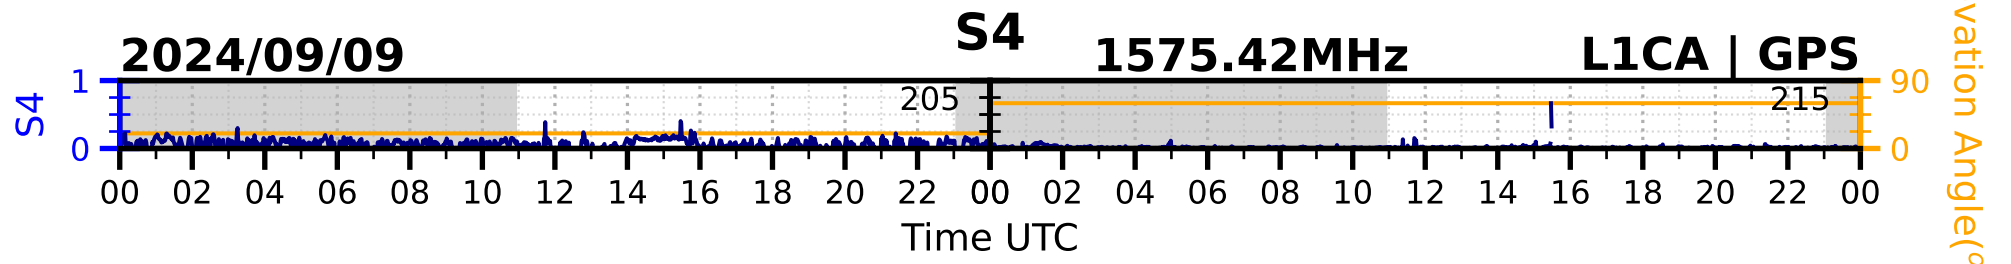

2024/09/09

S4

1575.42MHz

L1CA | GPS

2024/09/09

S4

1575.42MHz

L1BC | GALILEO

2024/09/09

S4

1602MHz

L1CA | GLONASS