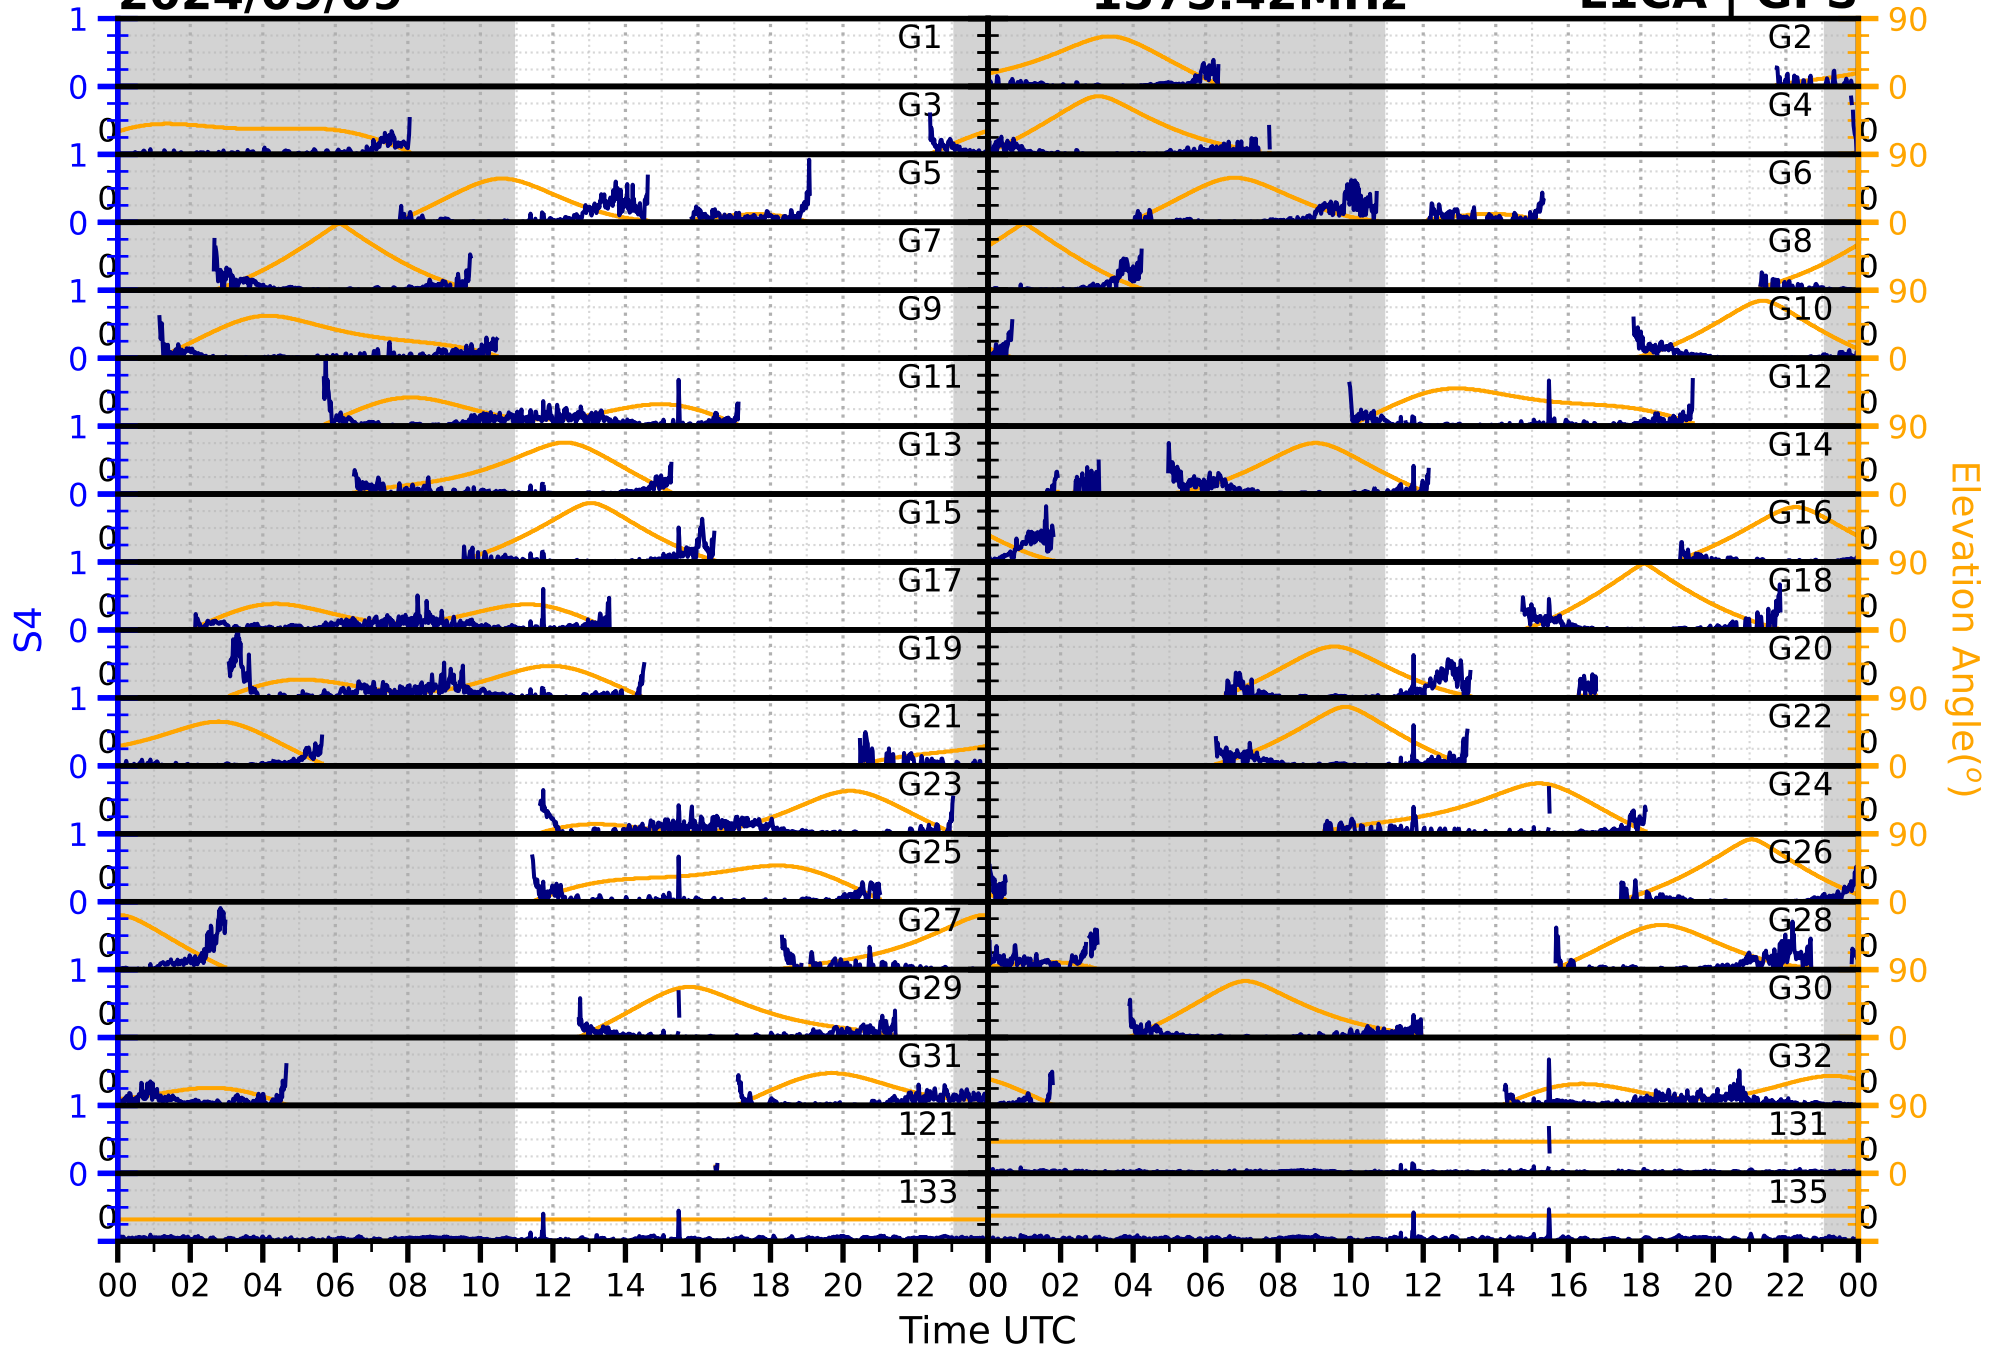

2024/09/09

S4

1575.42MHz

L1CA | GPS

2024/09/09

S4

1575.42MHz

L1BC | GALILEO

2024/09/09

S4

1602MHz

L1CA | GLONASS