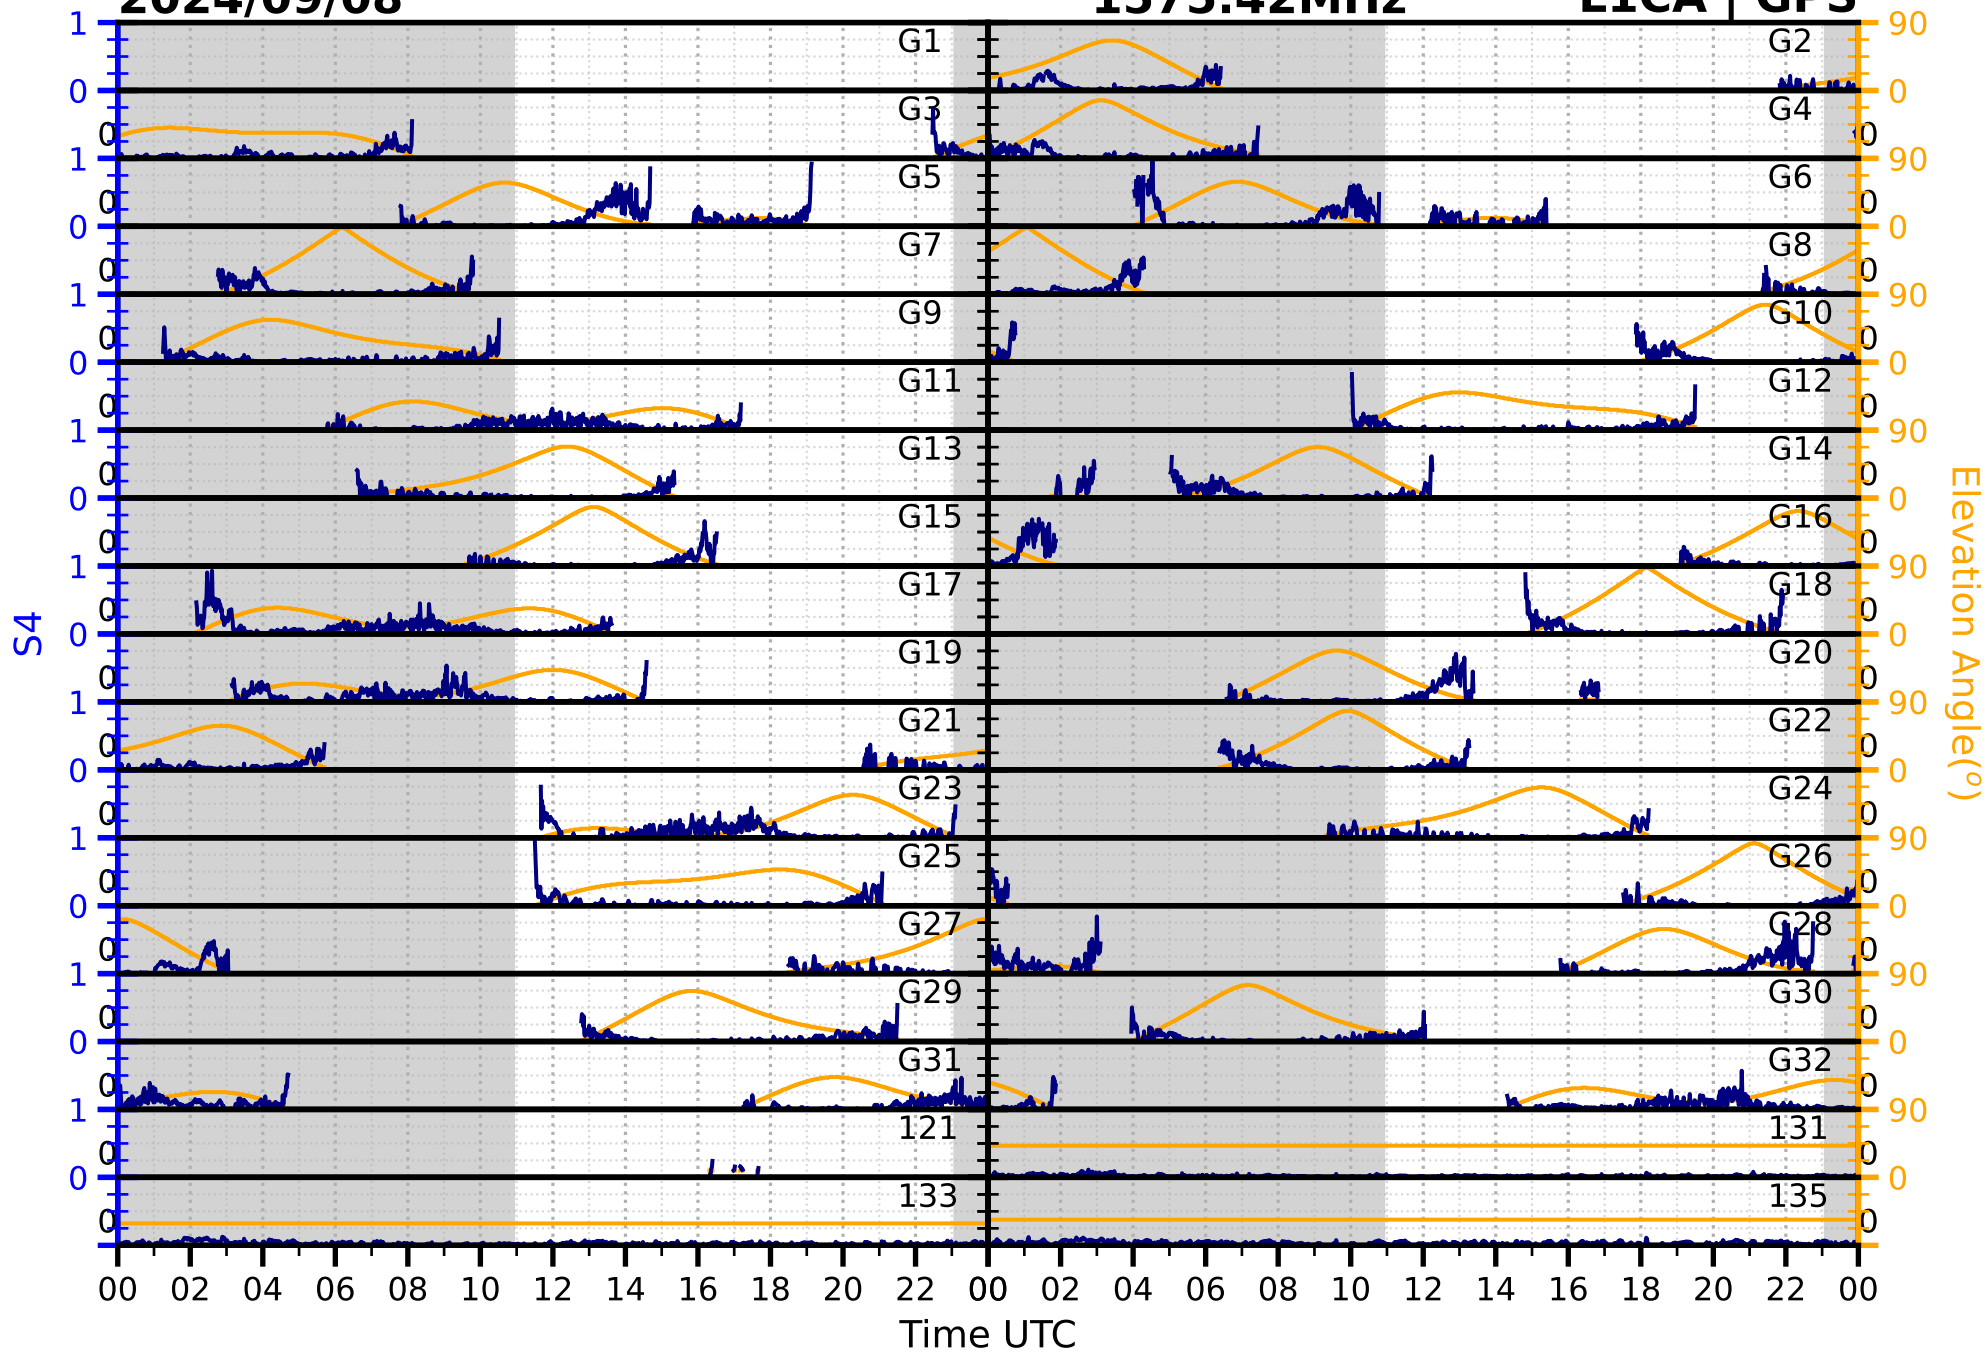

2024/09/08

S4

1575.42MHz

L1CA | GPS

2024/09/08

S4

1575.42MHz

L1BC

GALILEO

2024/09/08

S4

1602MHz

L1CA | GLONASS