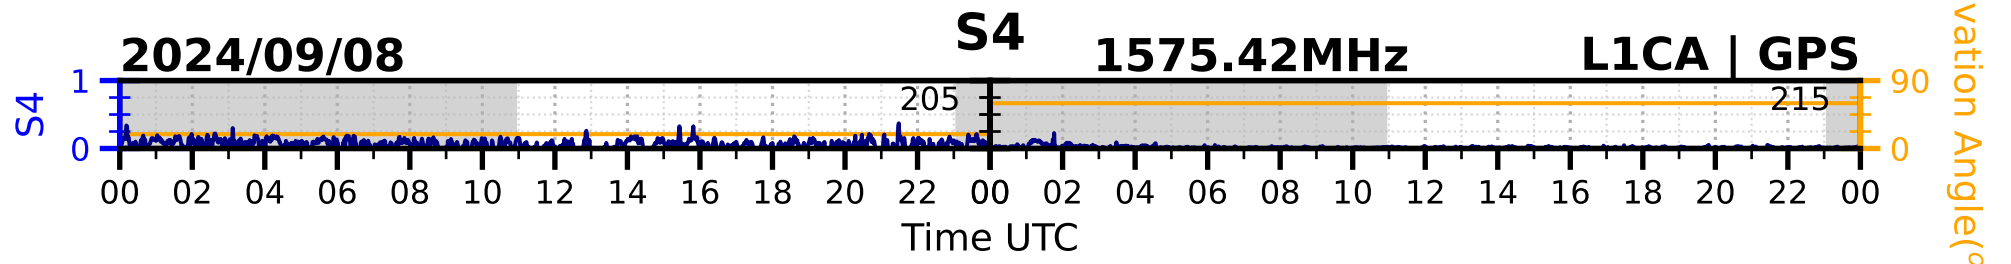

2024/09/08

S4

1575.42MHz

L1CA | GPS

2024/09/08

S4

1575.42MHz

L1BC

GALILEO

2024/09/08

S4

1602MHz

L1CA | GLONASS