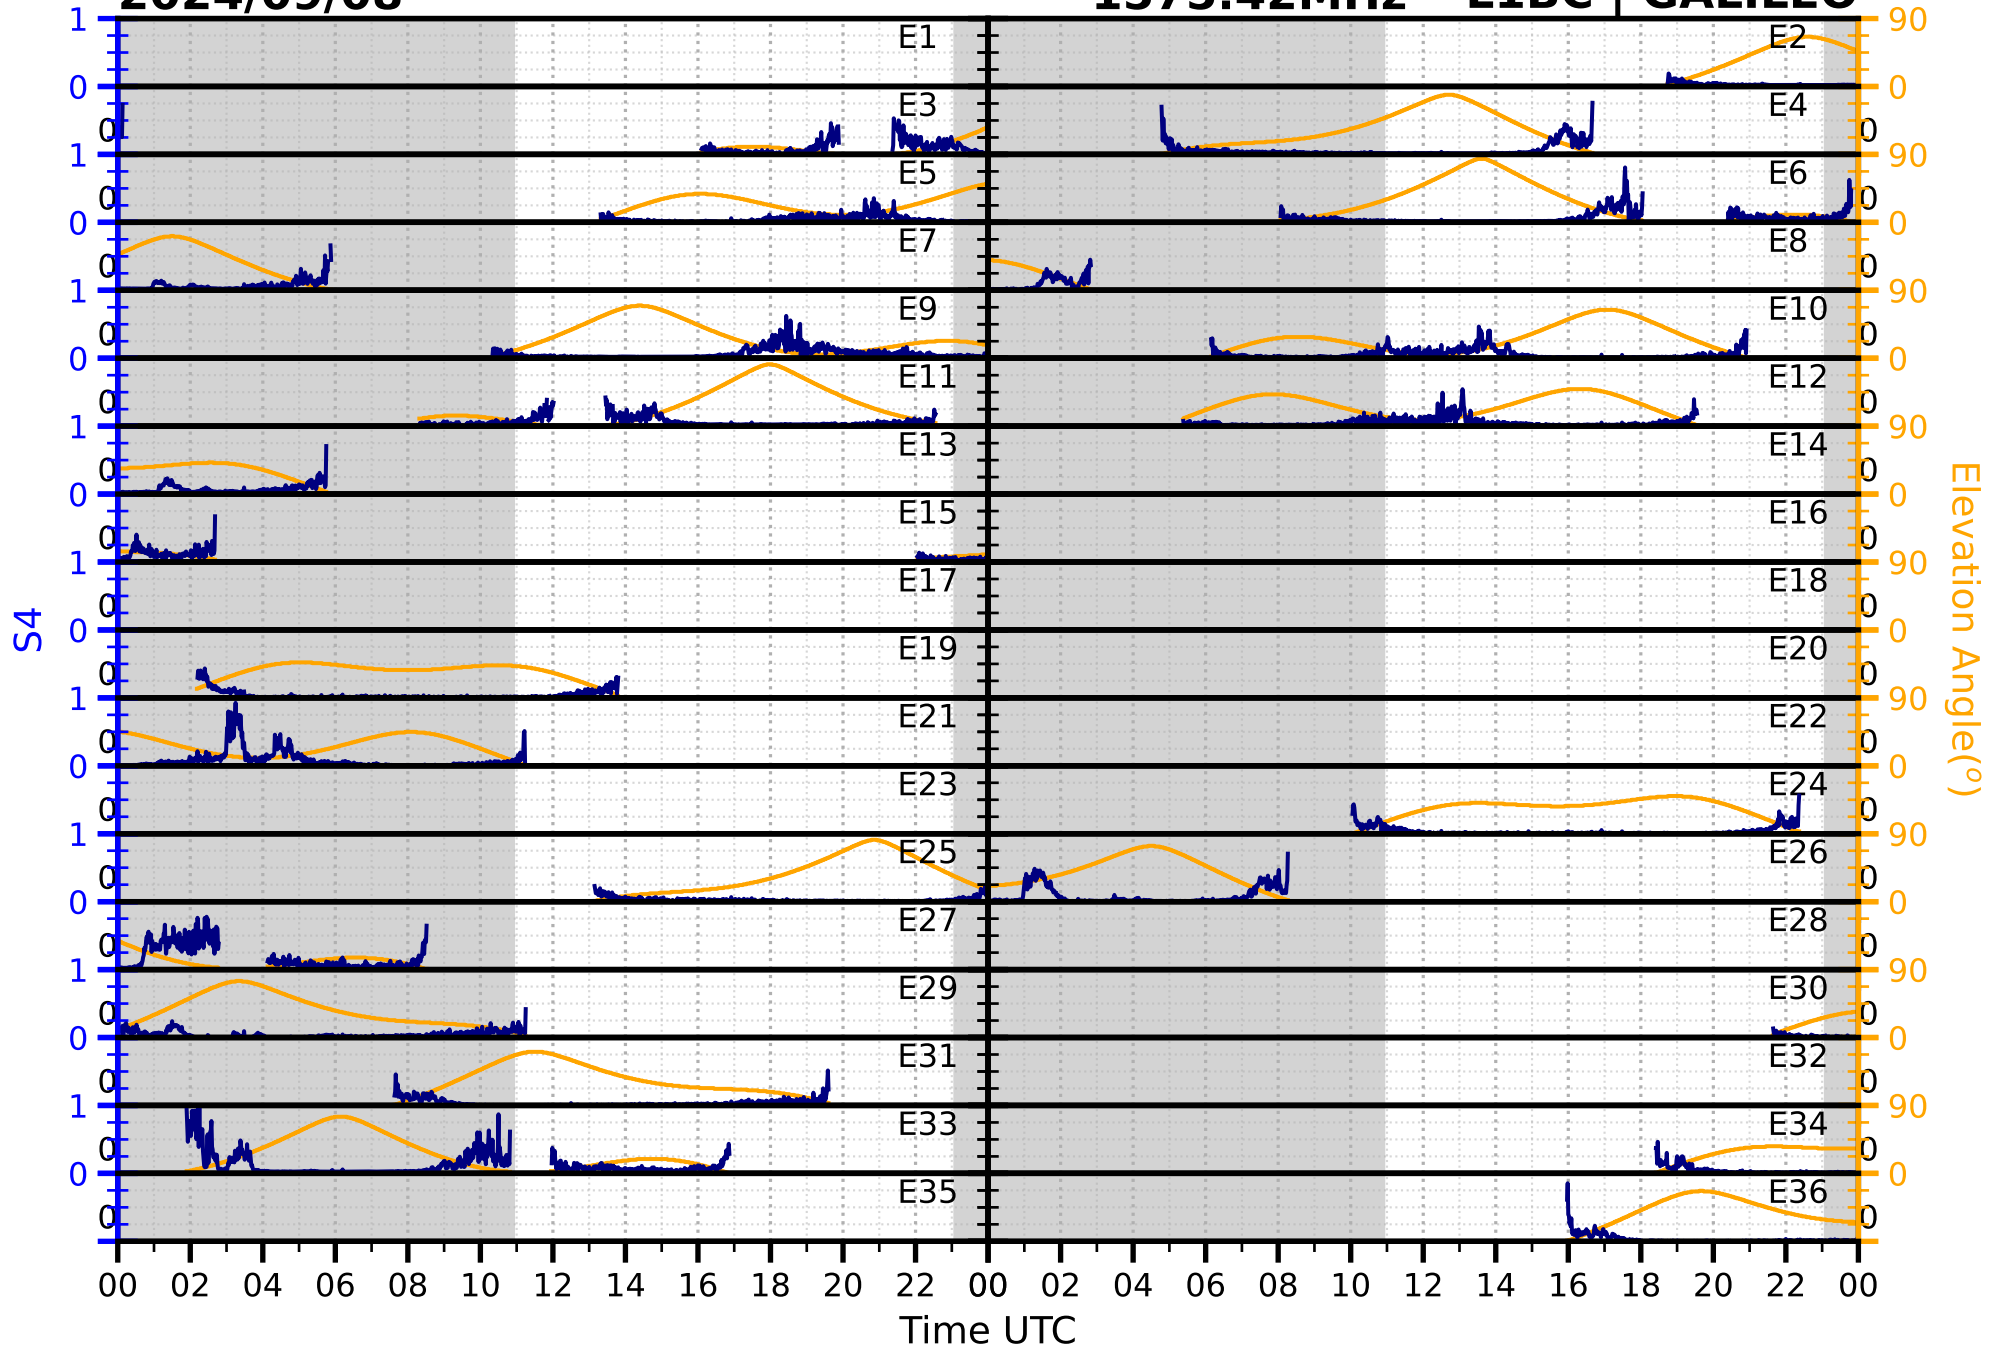

2024/09/08

S4

1575.42MHz

L1CA | GPS

2024/09/08

S4

1575.42MHz

L1BC

GALILEO

2024/09/08

S4

1602MHz

L1CA | GLONASS