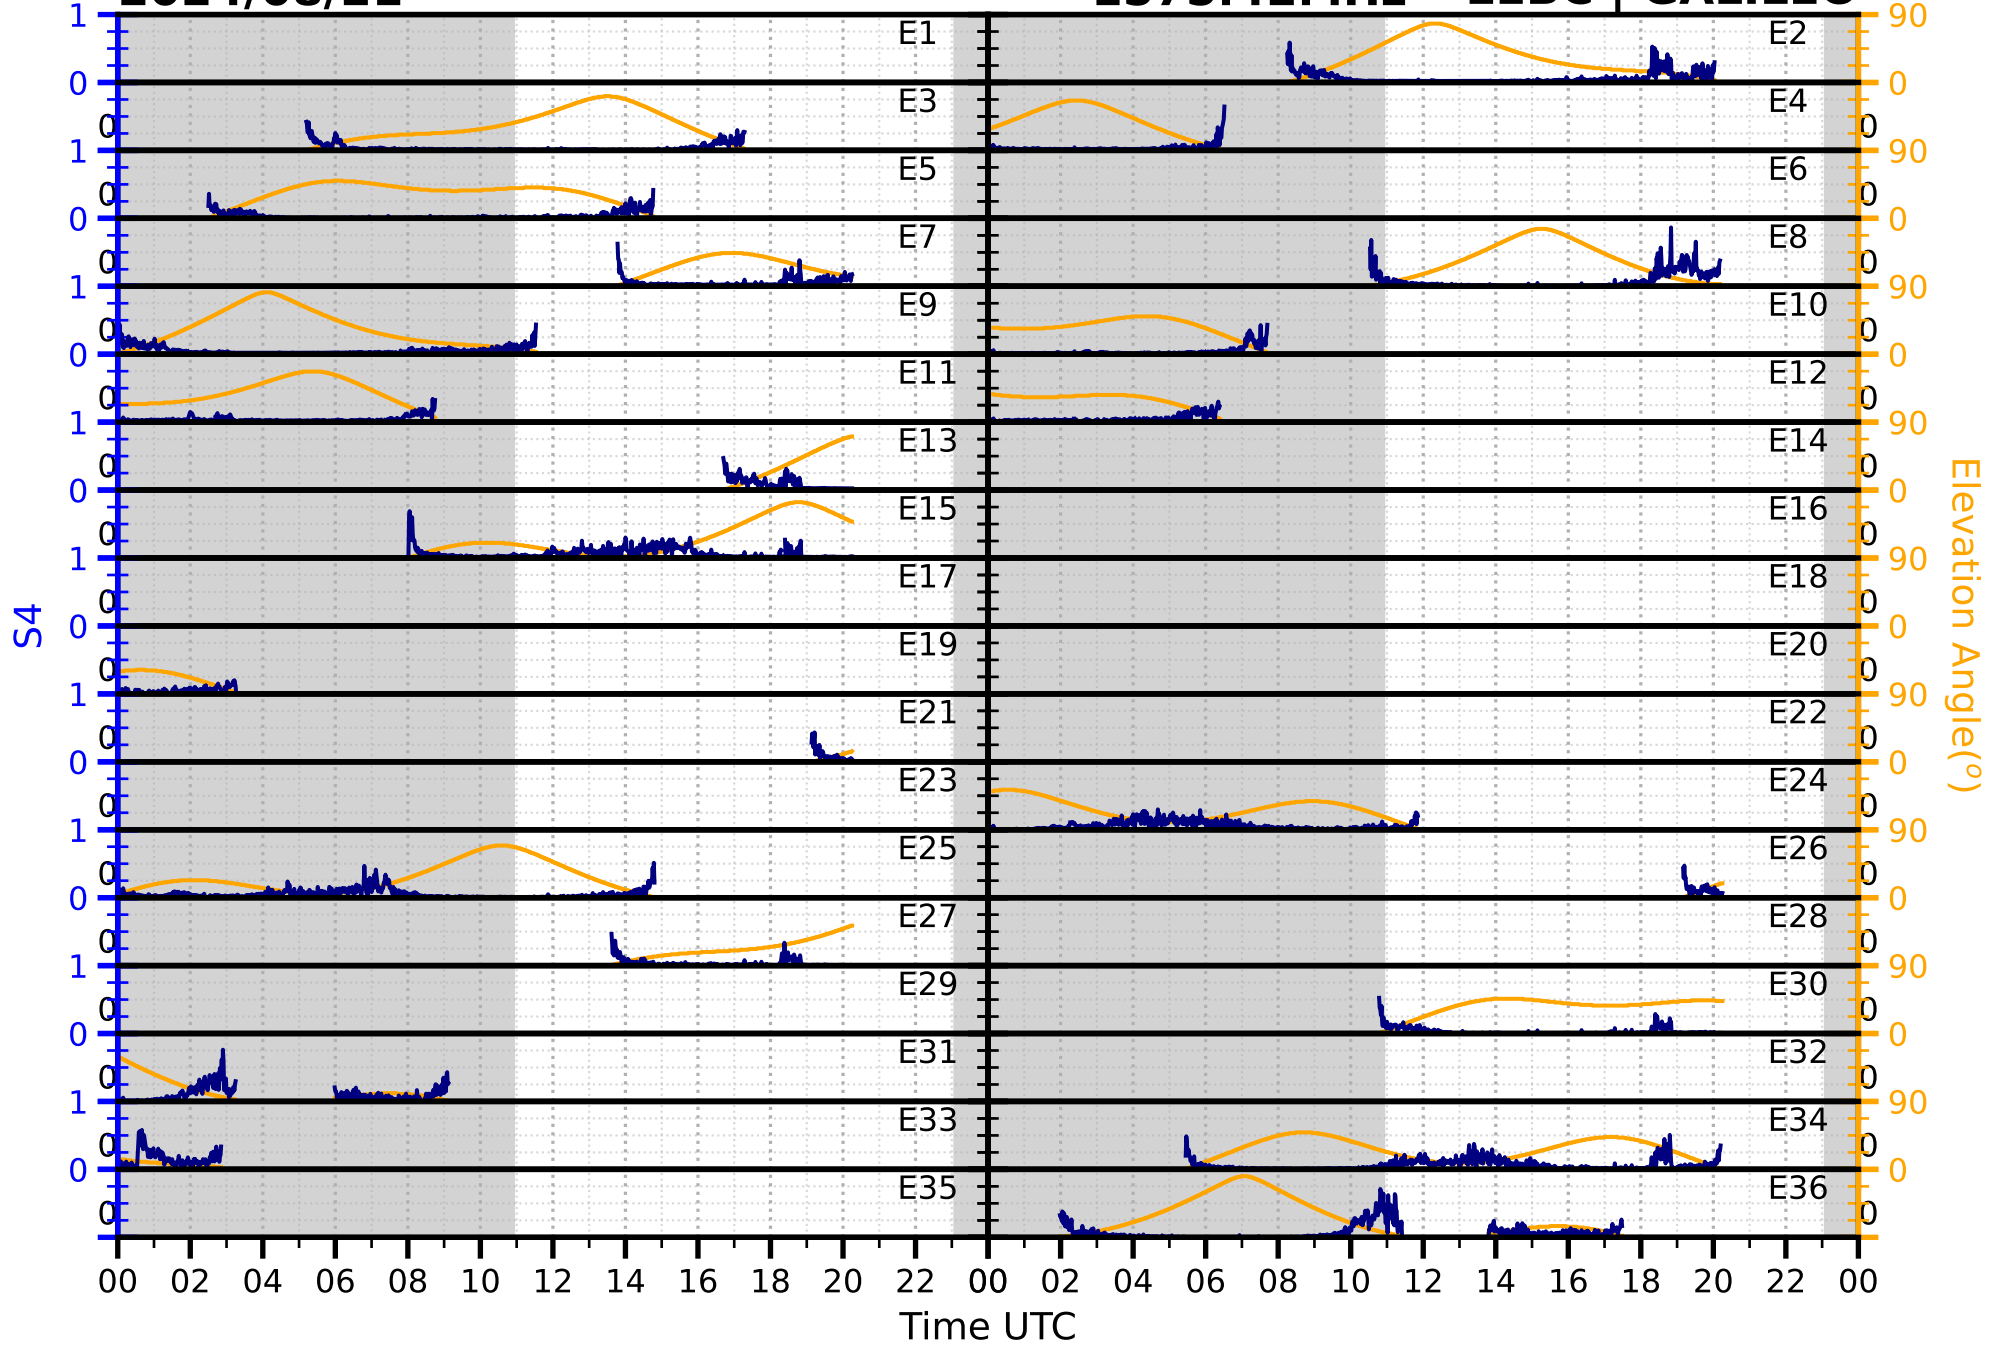

2024/08/21

S4

1575.42MHz

L1CA | GPS

2024/08/21

S4

1575.42MHz

L1BC | GALILEO

2024/08/21

S4

1602MHz

L1CA | GLONASS