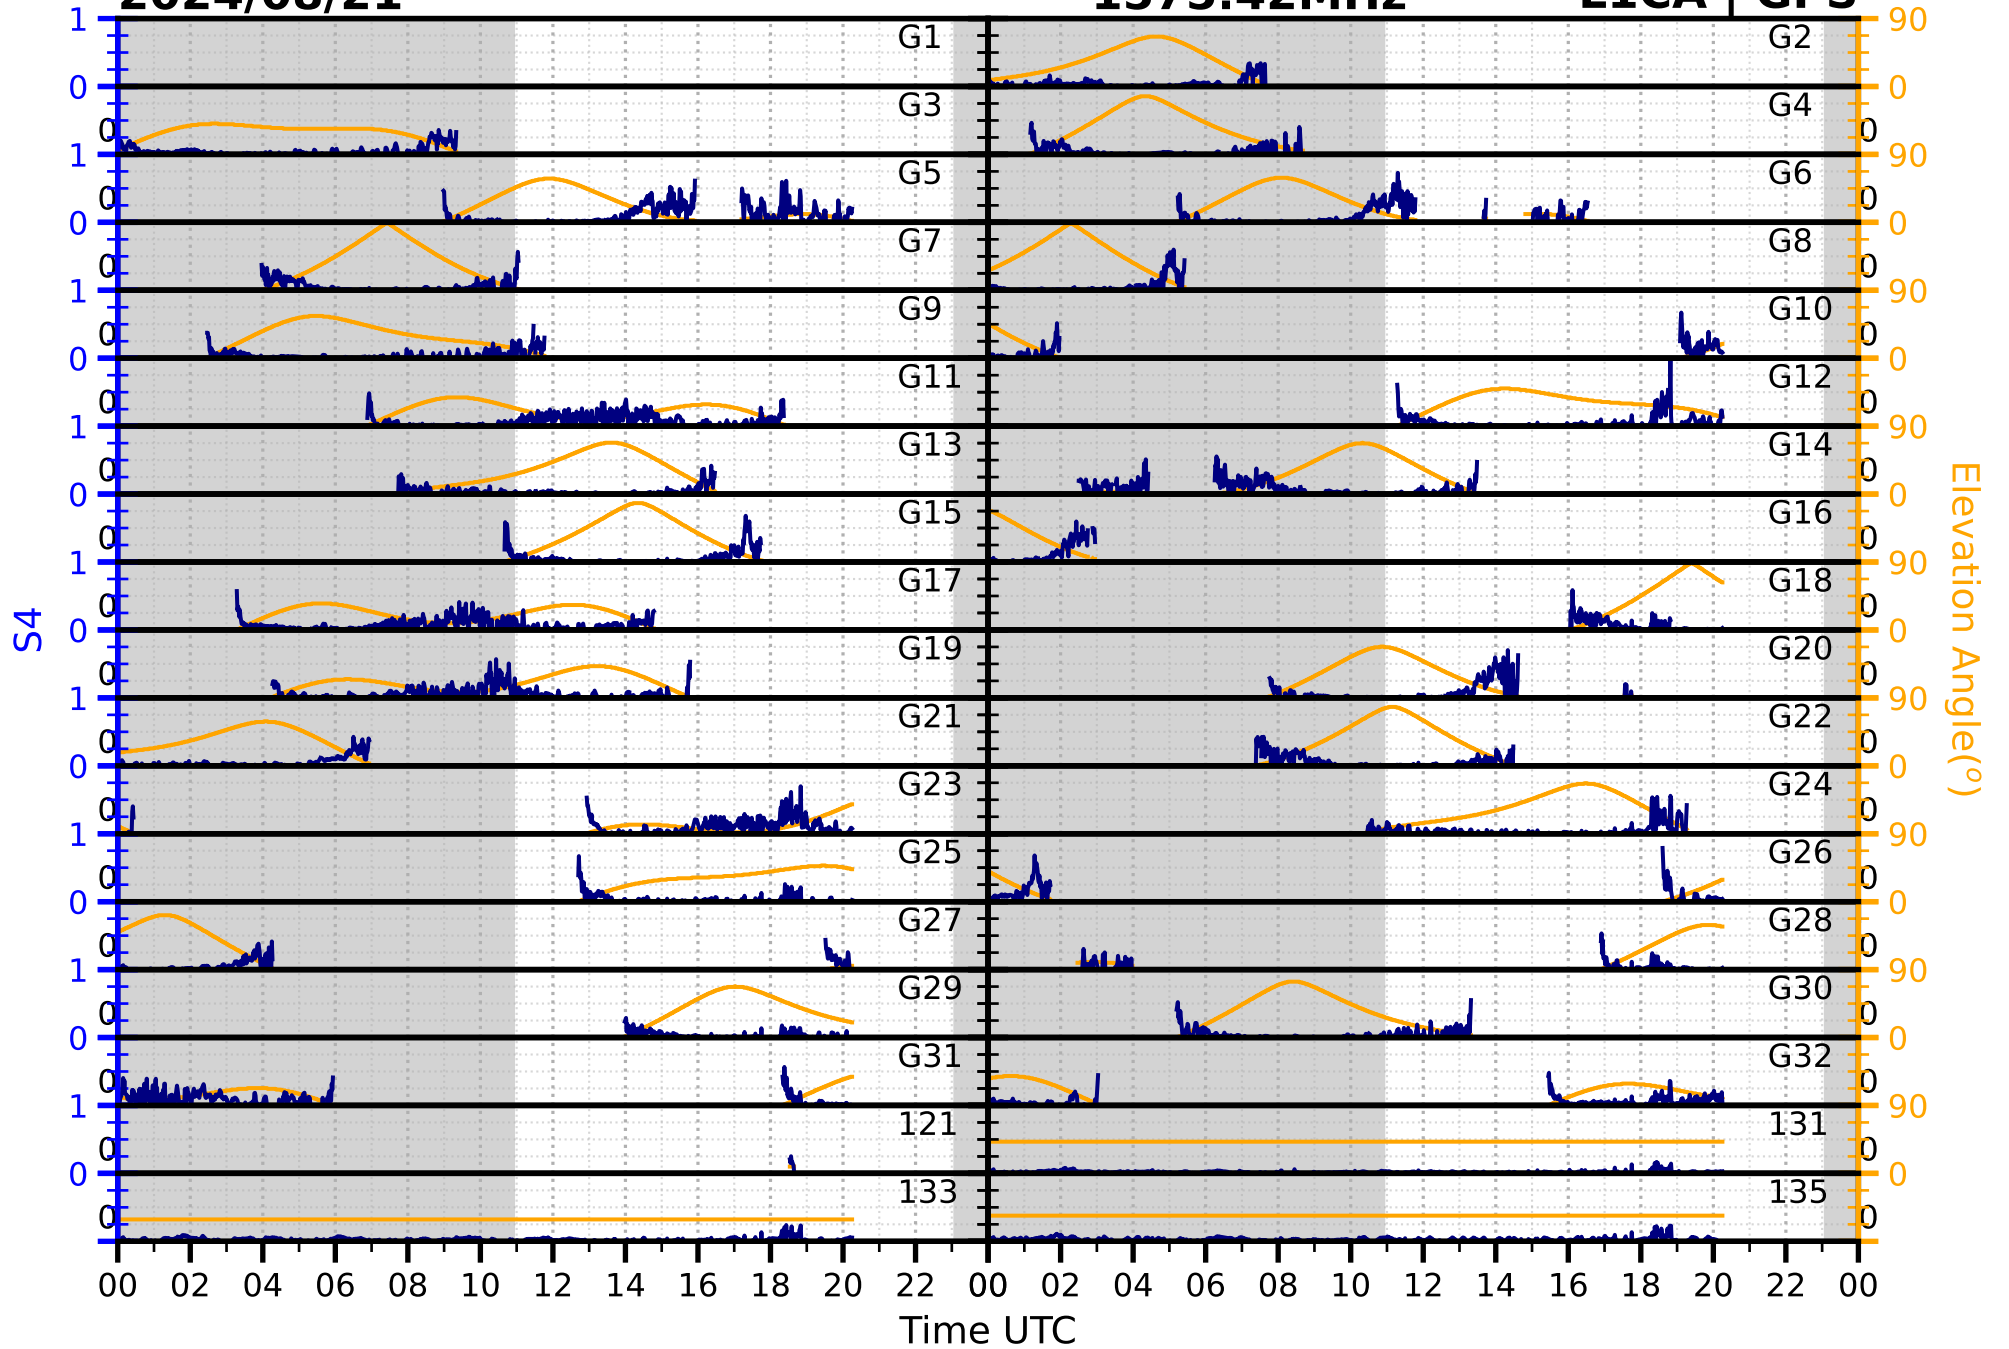

2024/08/21

S4

1575.42MHz

L1CA | GPS

2024/08/21

S4

1575.42MHz

L1BC | GALILEO

2024/08/21

S4

1602MHz

L1CA | GLONASS