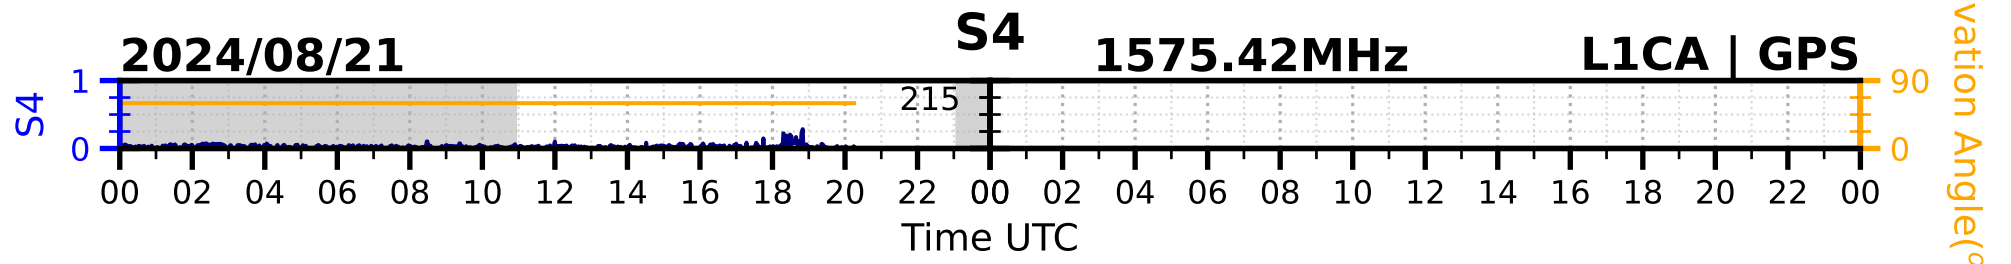

2024/08/21

S4

1575.42MHz

L1CA | GPS

2024/08/21

S4

1575.42MHz

L1BC | GALILEO

2024/08/21

S4

1602MHz

L1CA | GLONASS