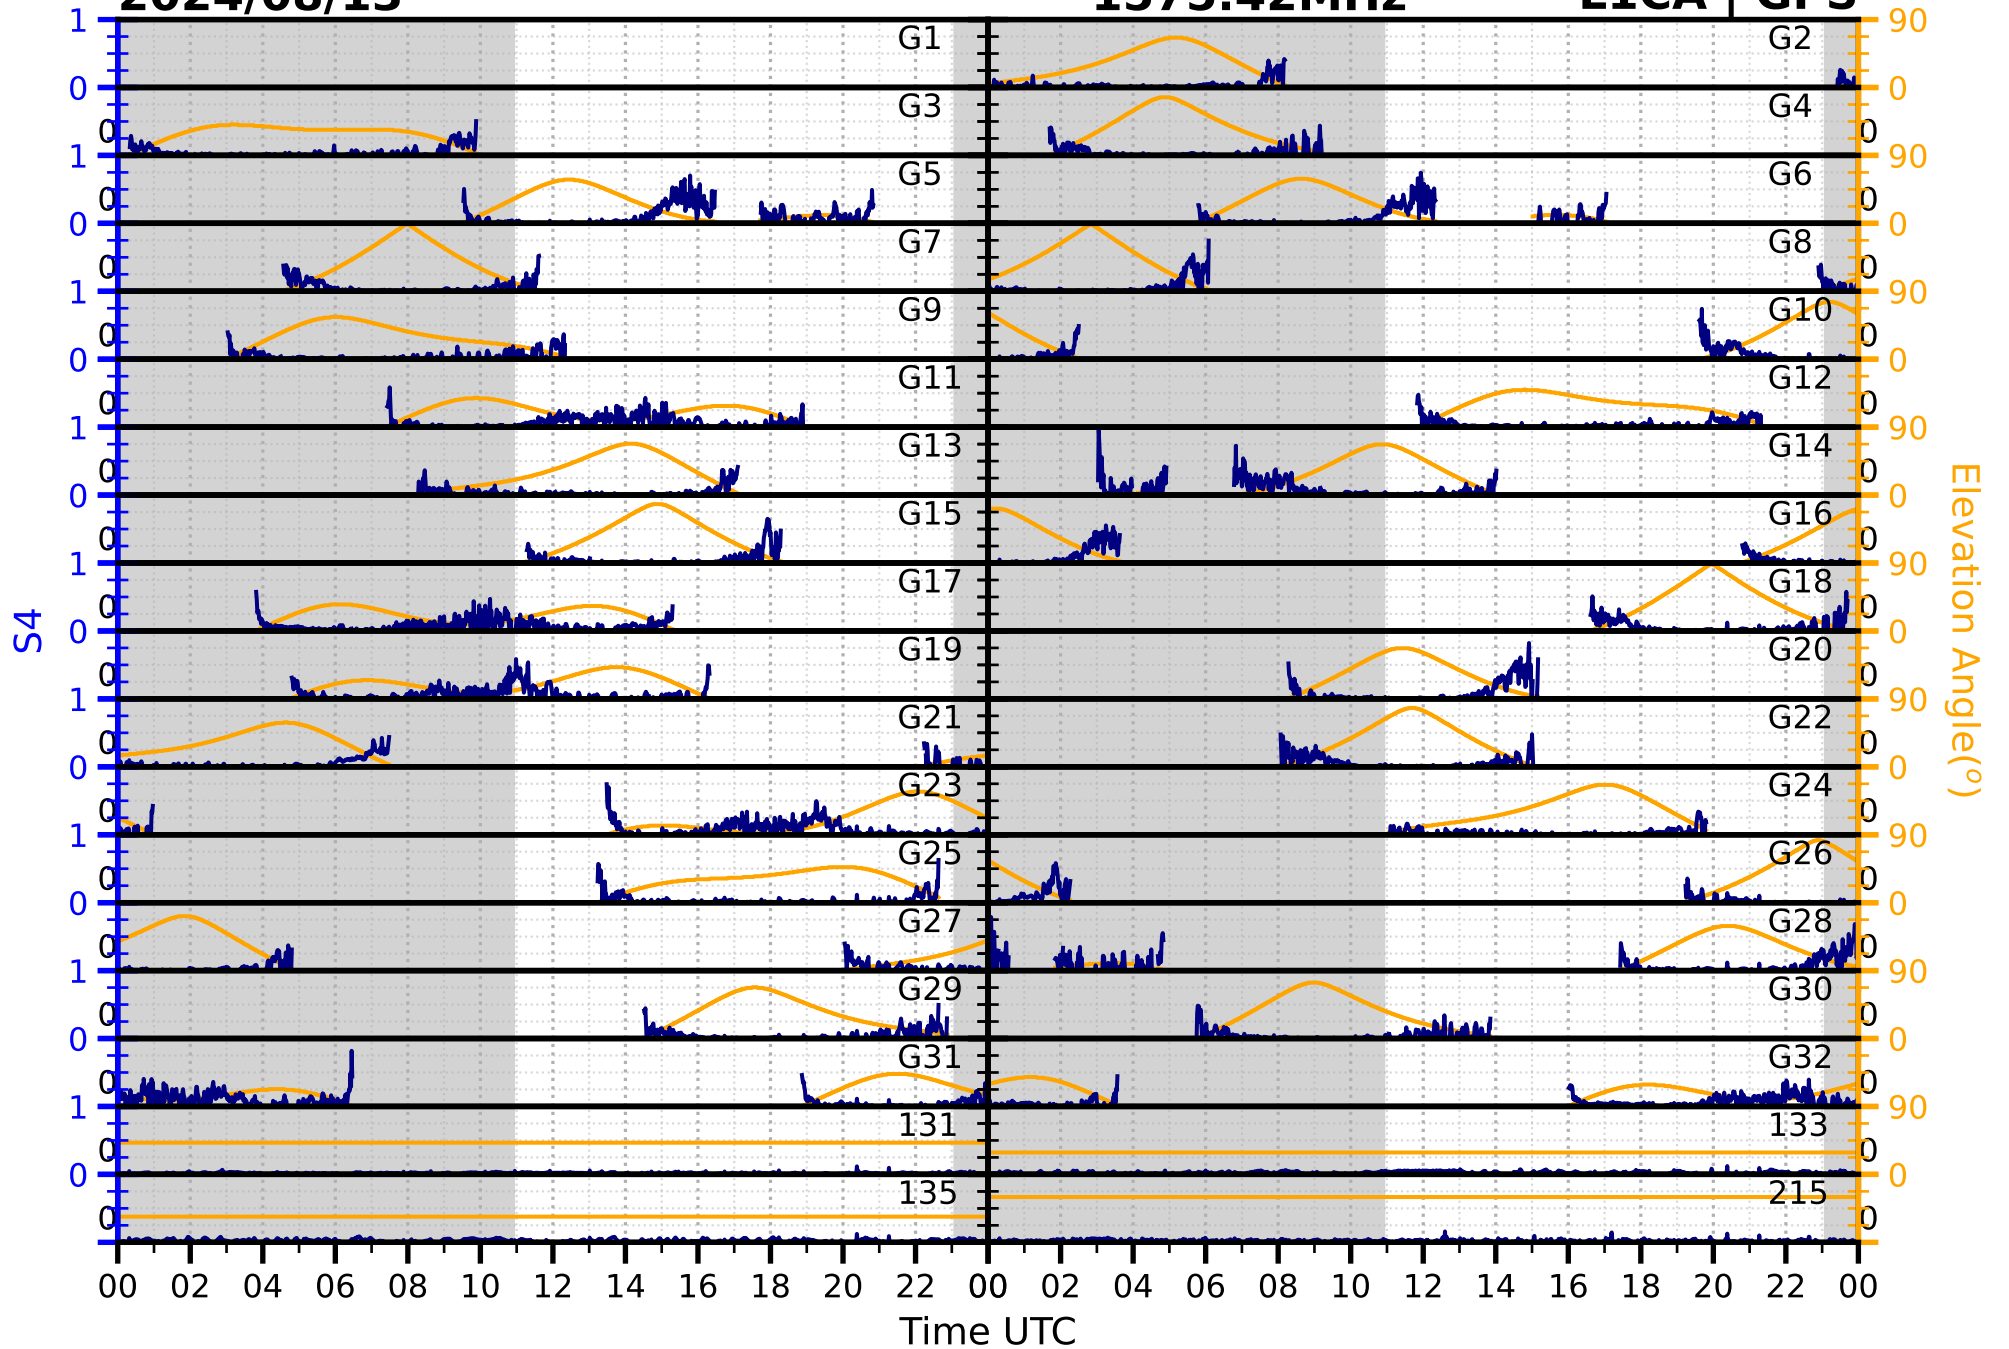

2024/08/13

S4

1575.42MHz

L1CA | GPS

2024/08/13

S4

1575.42MHz

L1BC | GALILEO

2024/08/13

S4

1602MHz

L1CA | GLONASS