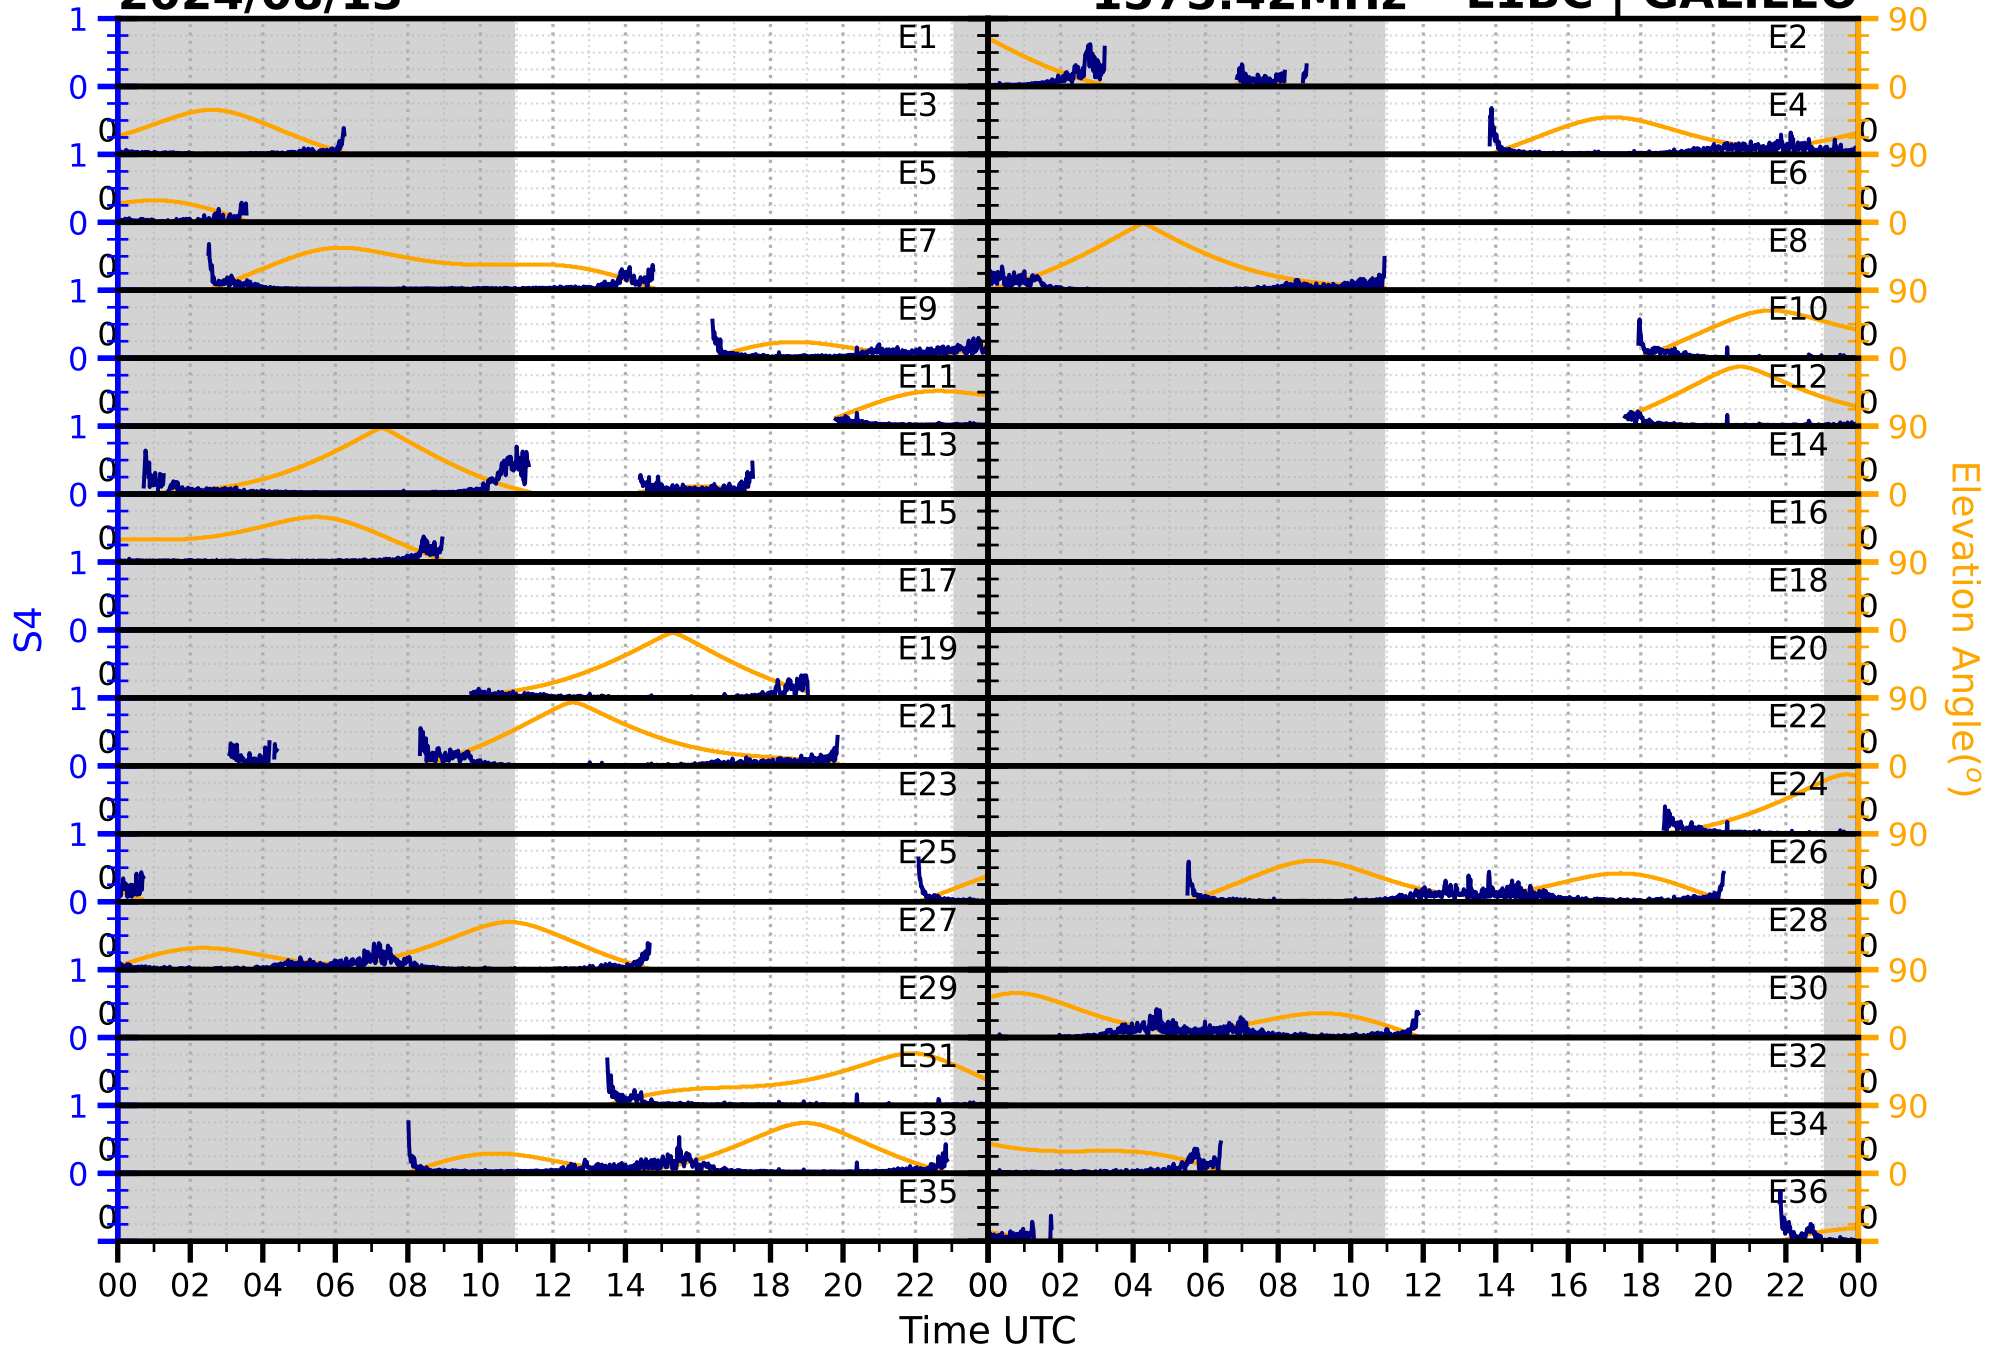

2024/08/13

S4

1575.42MHz

L1CA | GPS

2024/08/13

S4

1575.42MHz

L1BC | GALILEO

2024/08/13

S4

1602MHz

L1CA | GLONASS