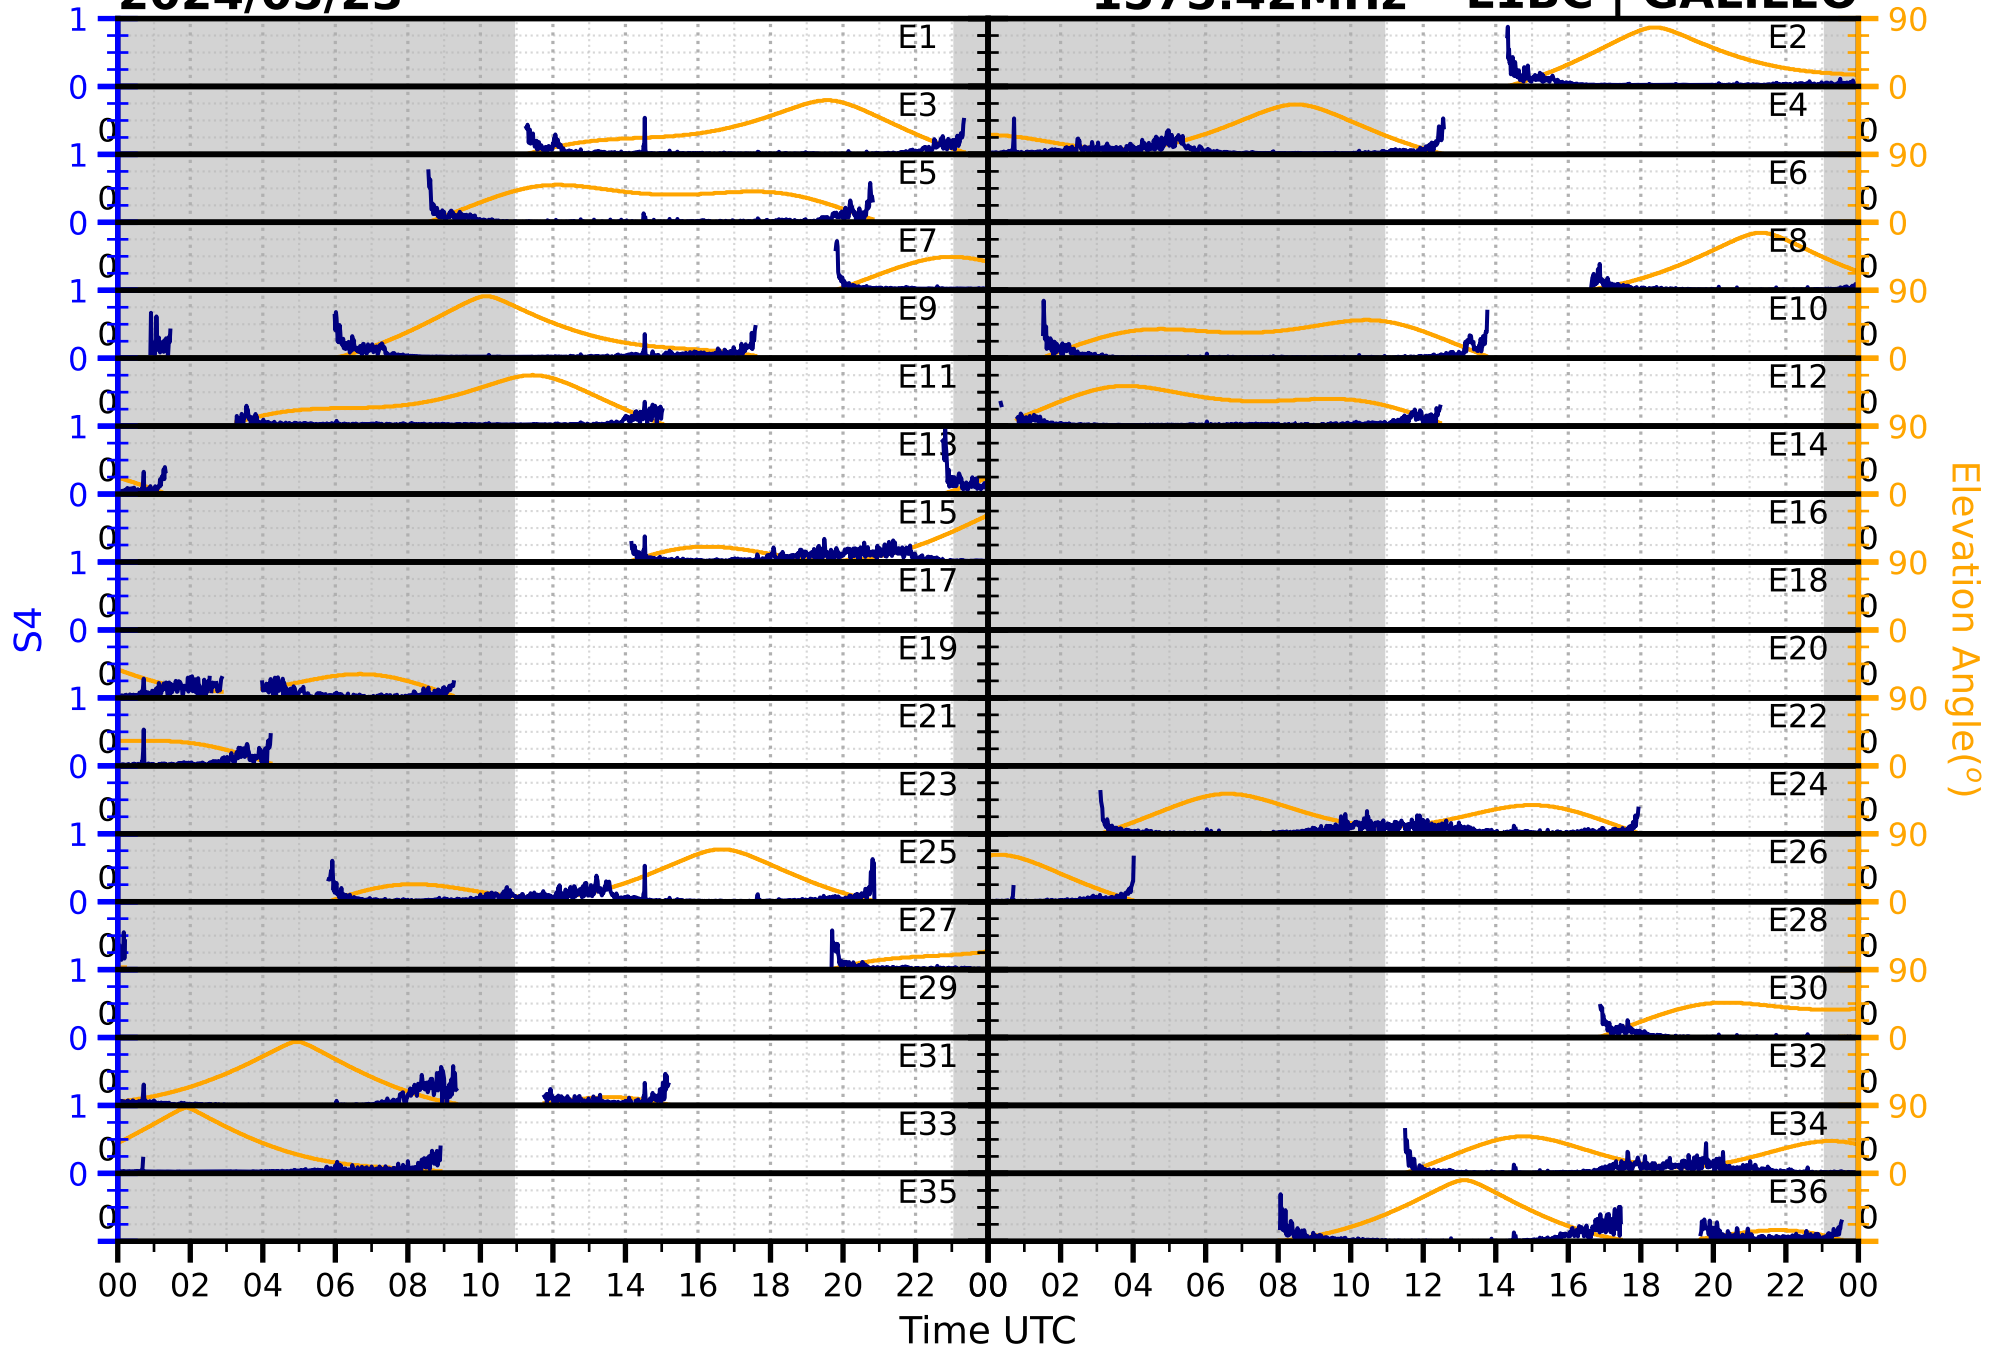

2024/05/23

S4

1575.42MHz

L1CA | GPS

2024/05/23

S4

1575.42MHz

L1BC | GALILEO

2024/05/23

S4

1602MHz

L1CA | GLONASS