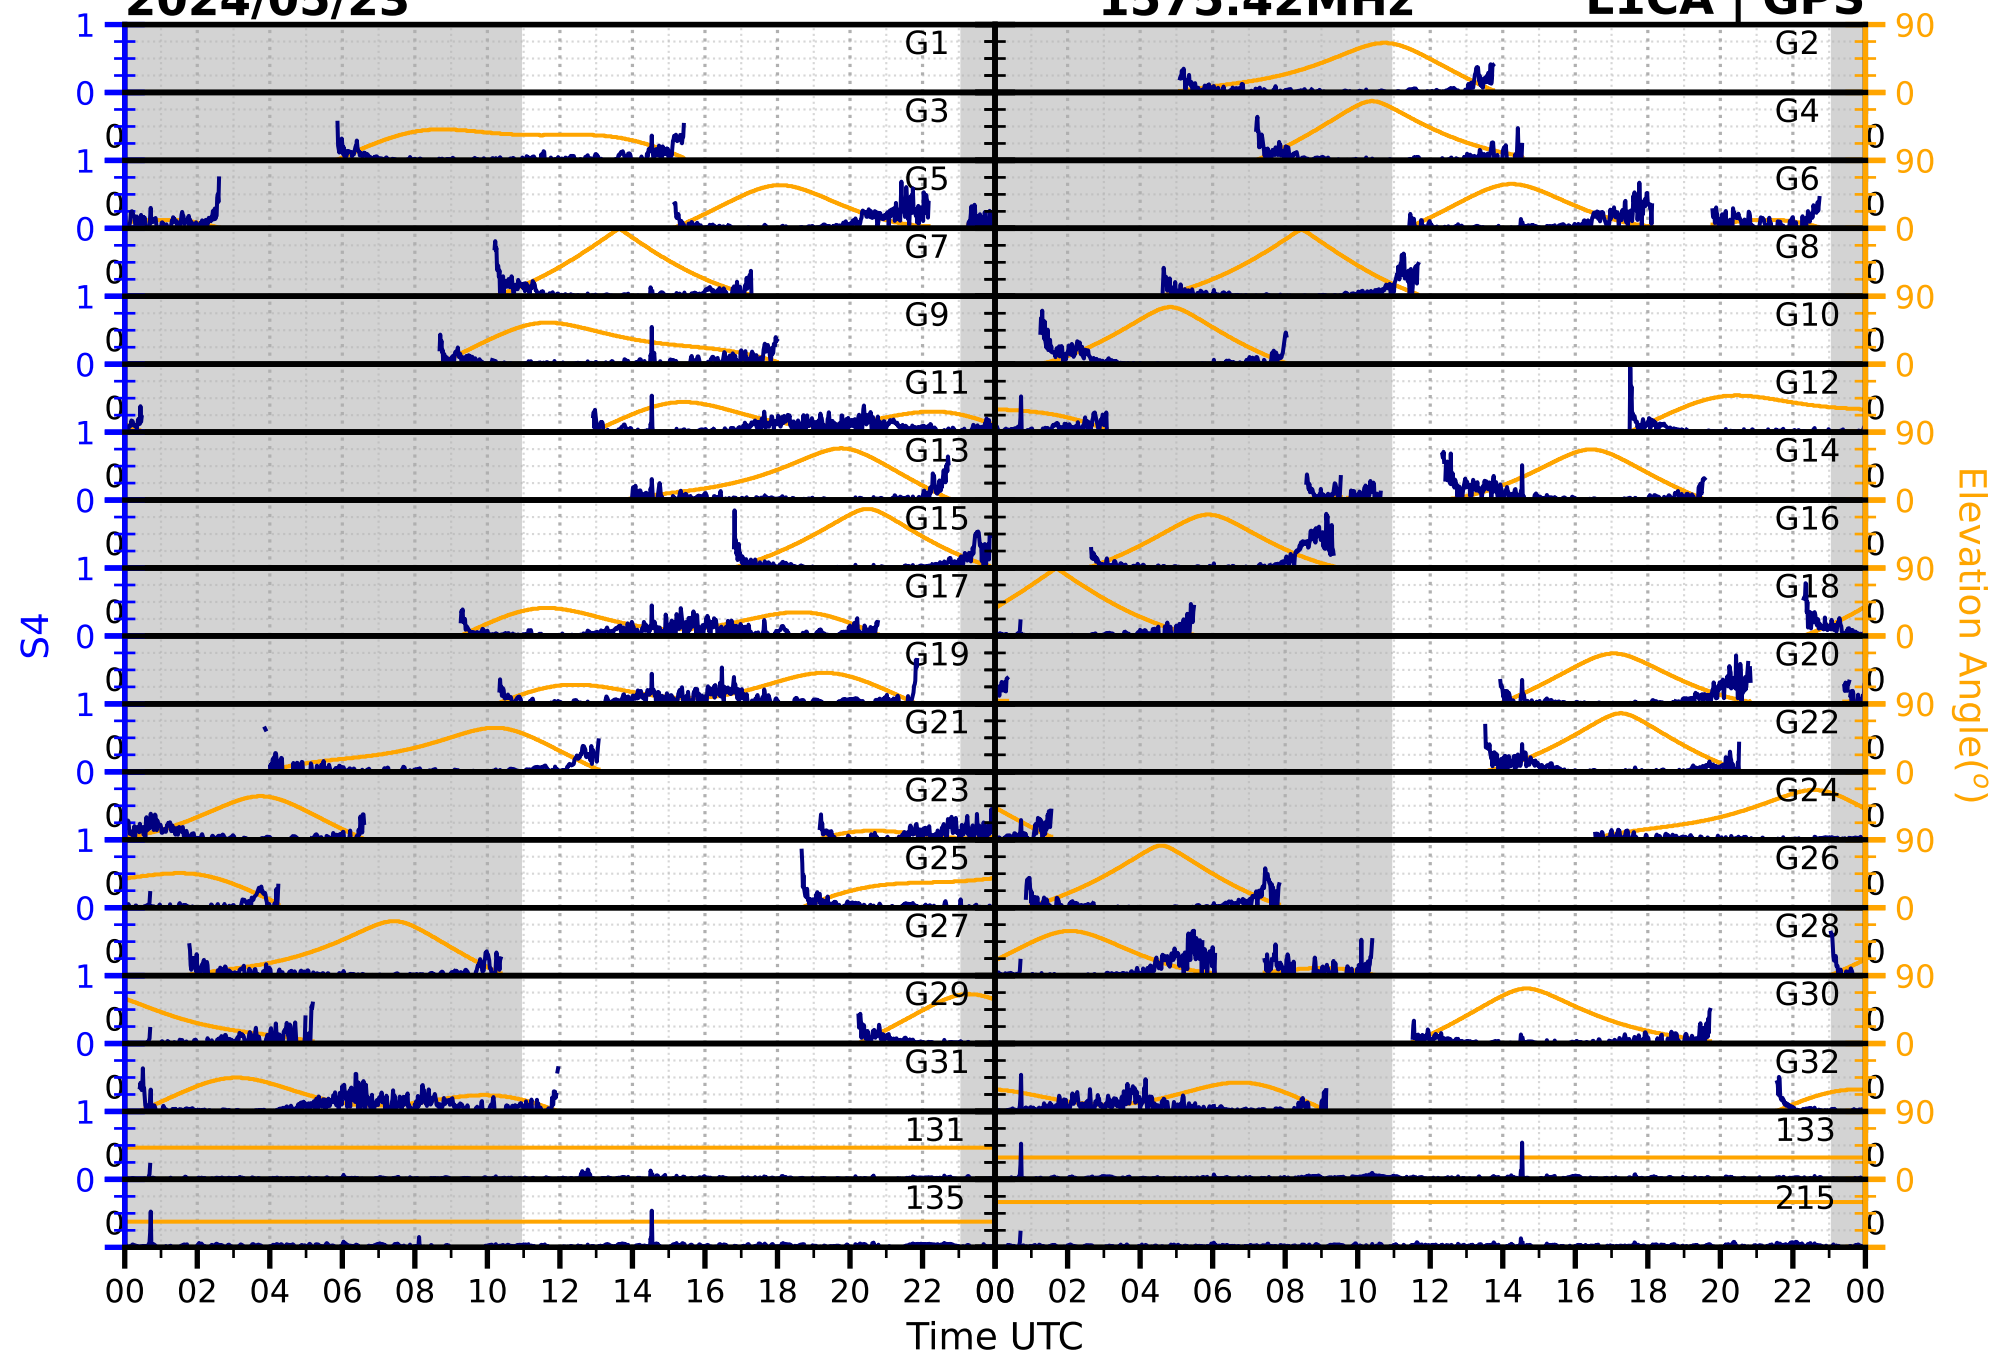

2024/05/23

S4

1575.42MHz

L1CA | GPS

2024/05/23

S4

1575.42MHz

L1BC | GALILEO

2024/05/23

S4

1602MHz

L1CA | GLONASS