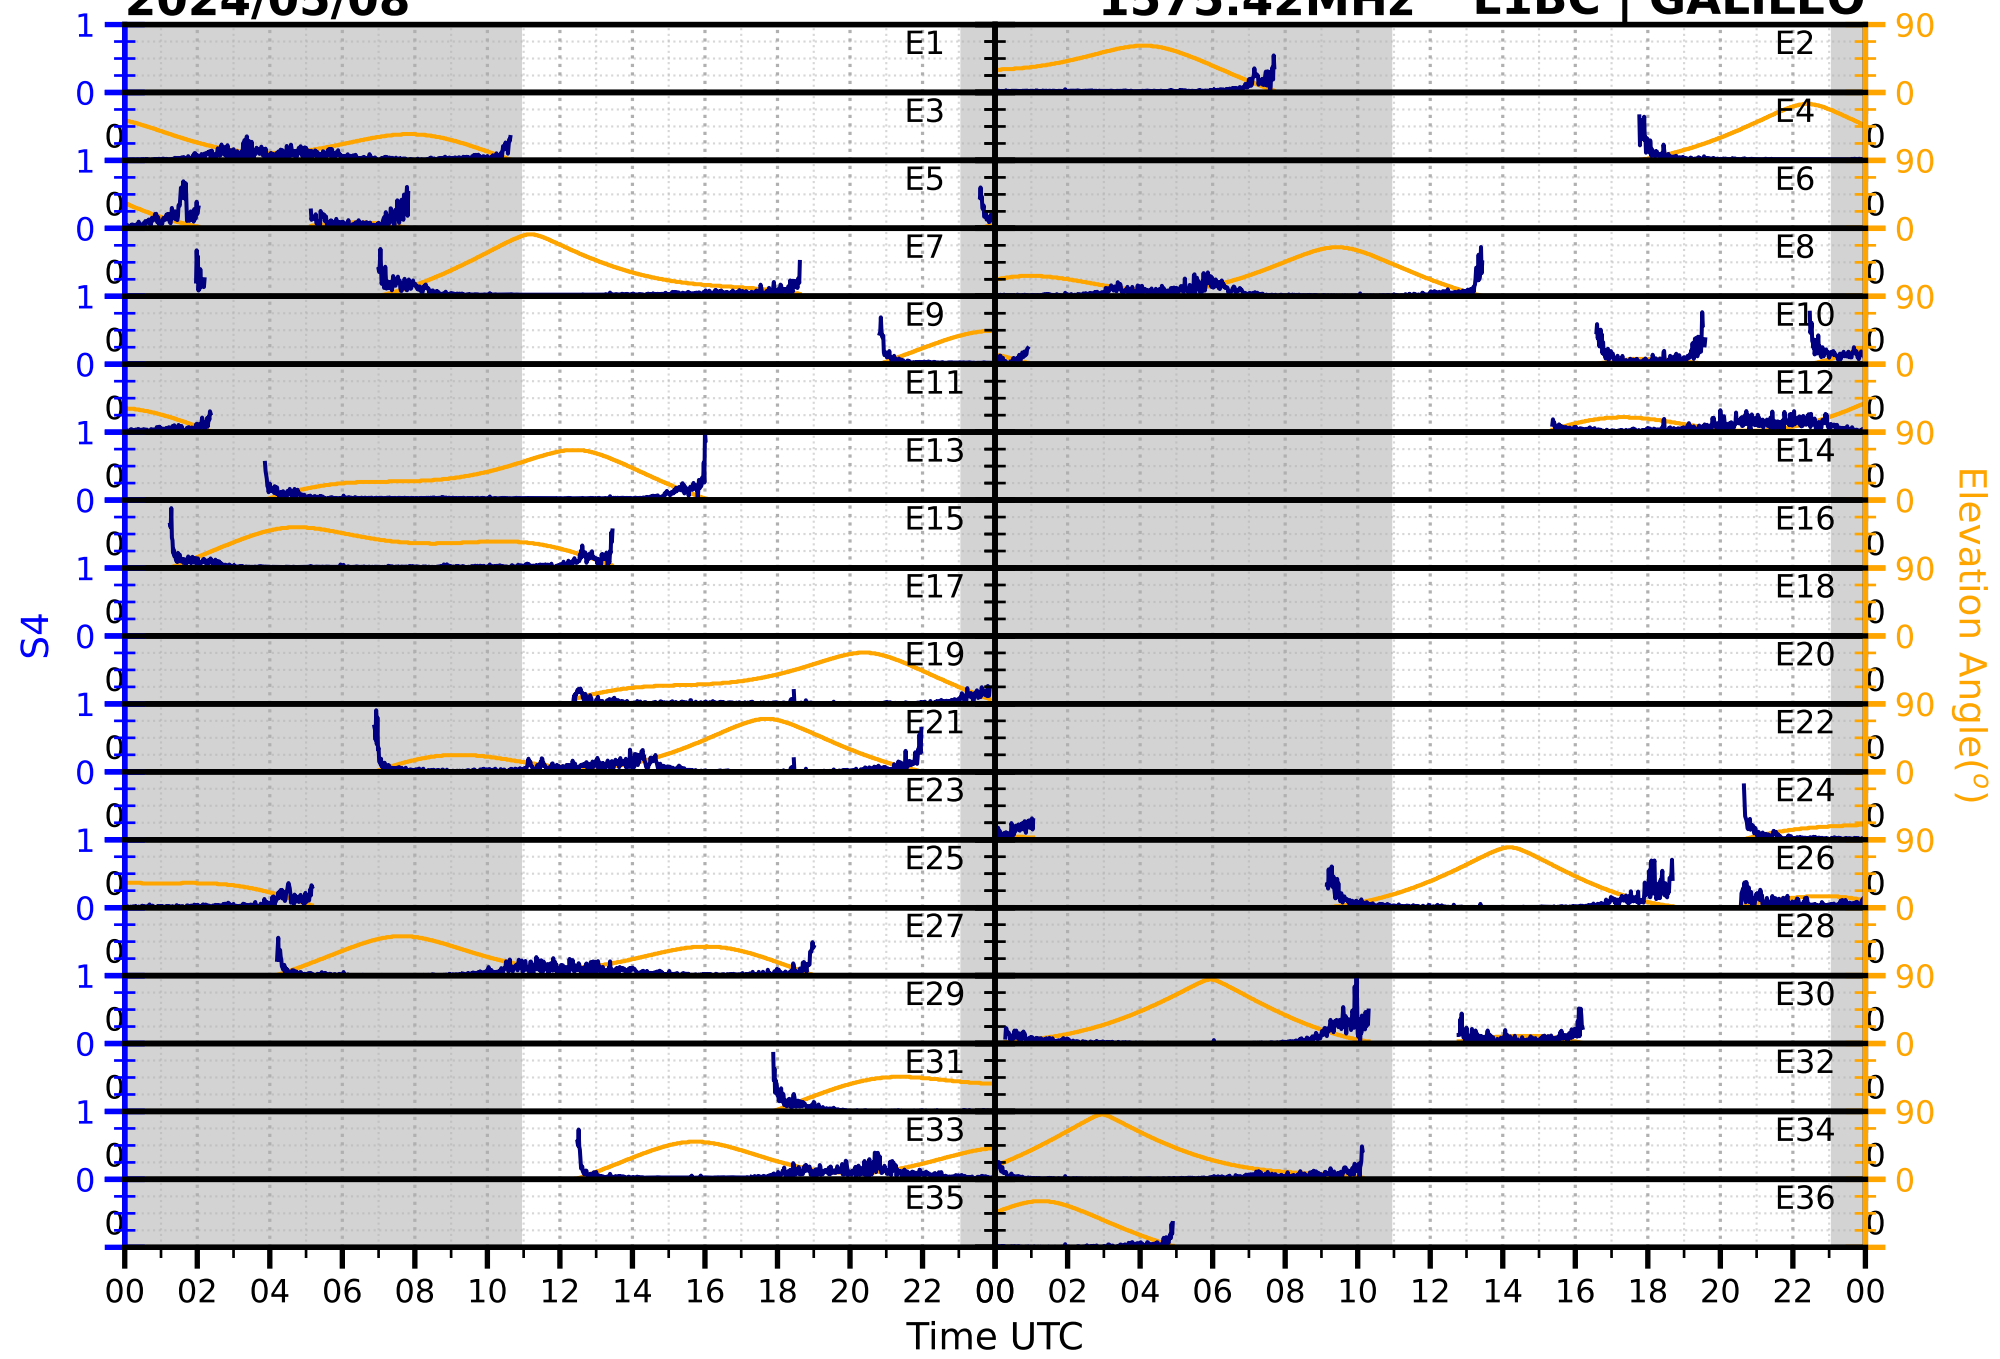

2024/05/08

S4

1575.42MHz

L1CA | GPS

2024/05/08

S4 1575.42MHz L1BC | GALILEO

2024/05/08

S4

1602MHz

L1CA | GLONASS