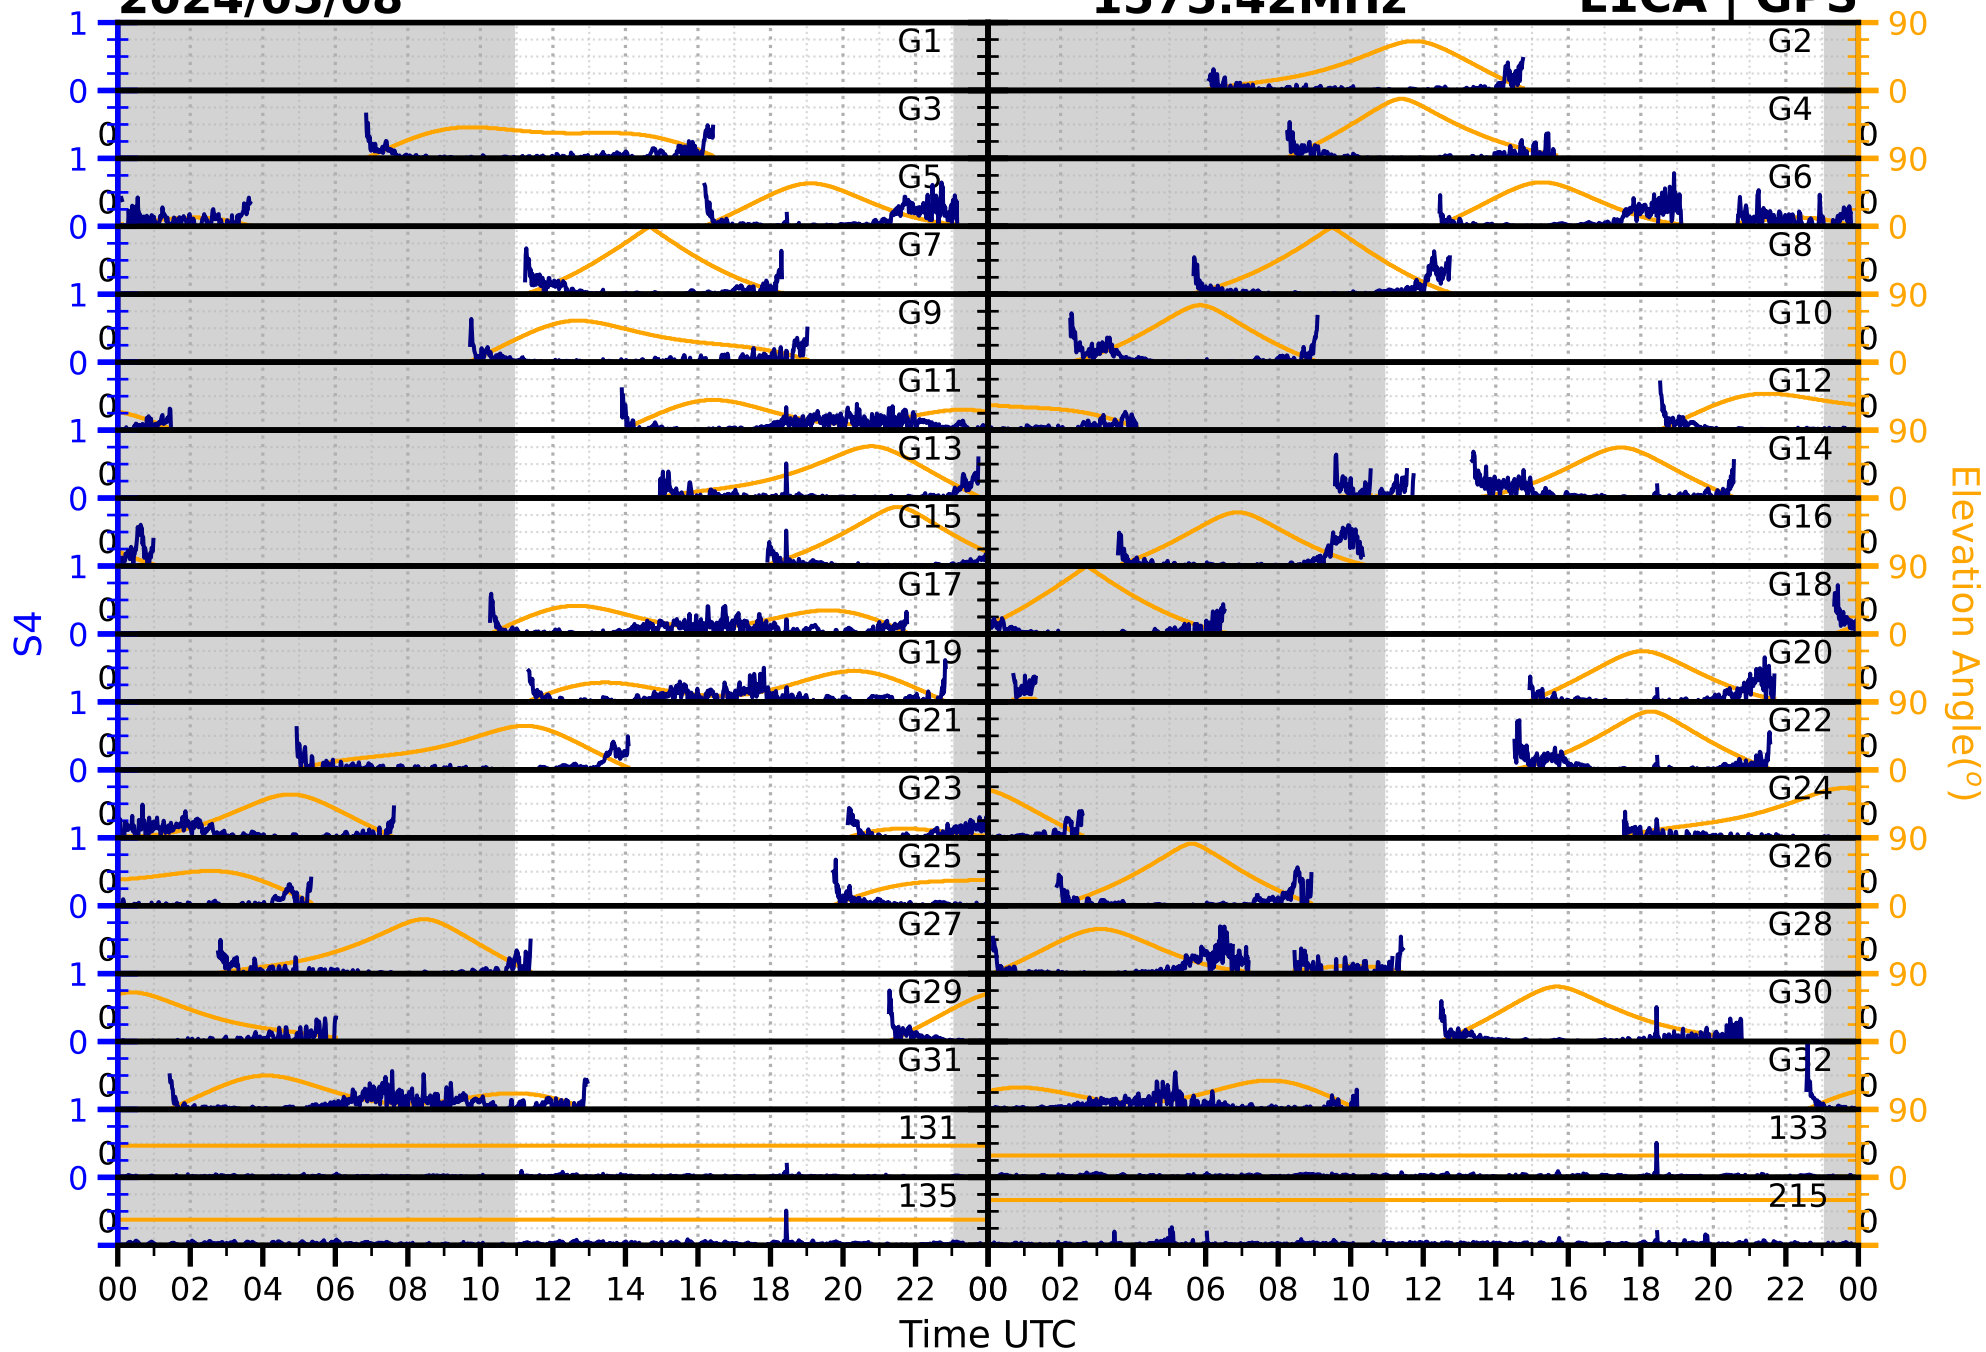

2024/05/08

S4

1575.42MHz

L1CA | GPS

2024/05/08

S4 1575.42MHz L1BC | GALILEO

2024/05/08

S4

1602MHz

L1CA | GLONASS