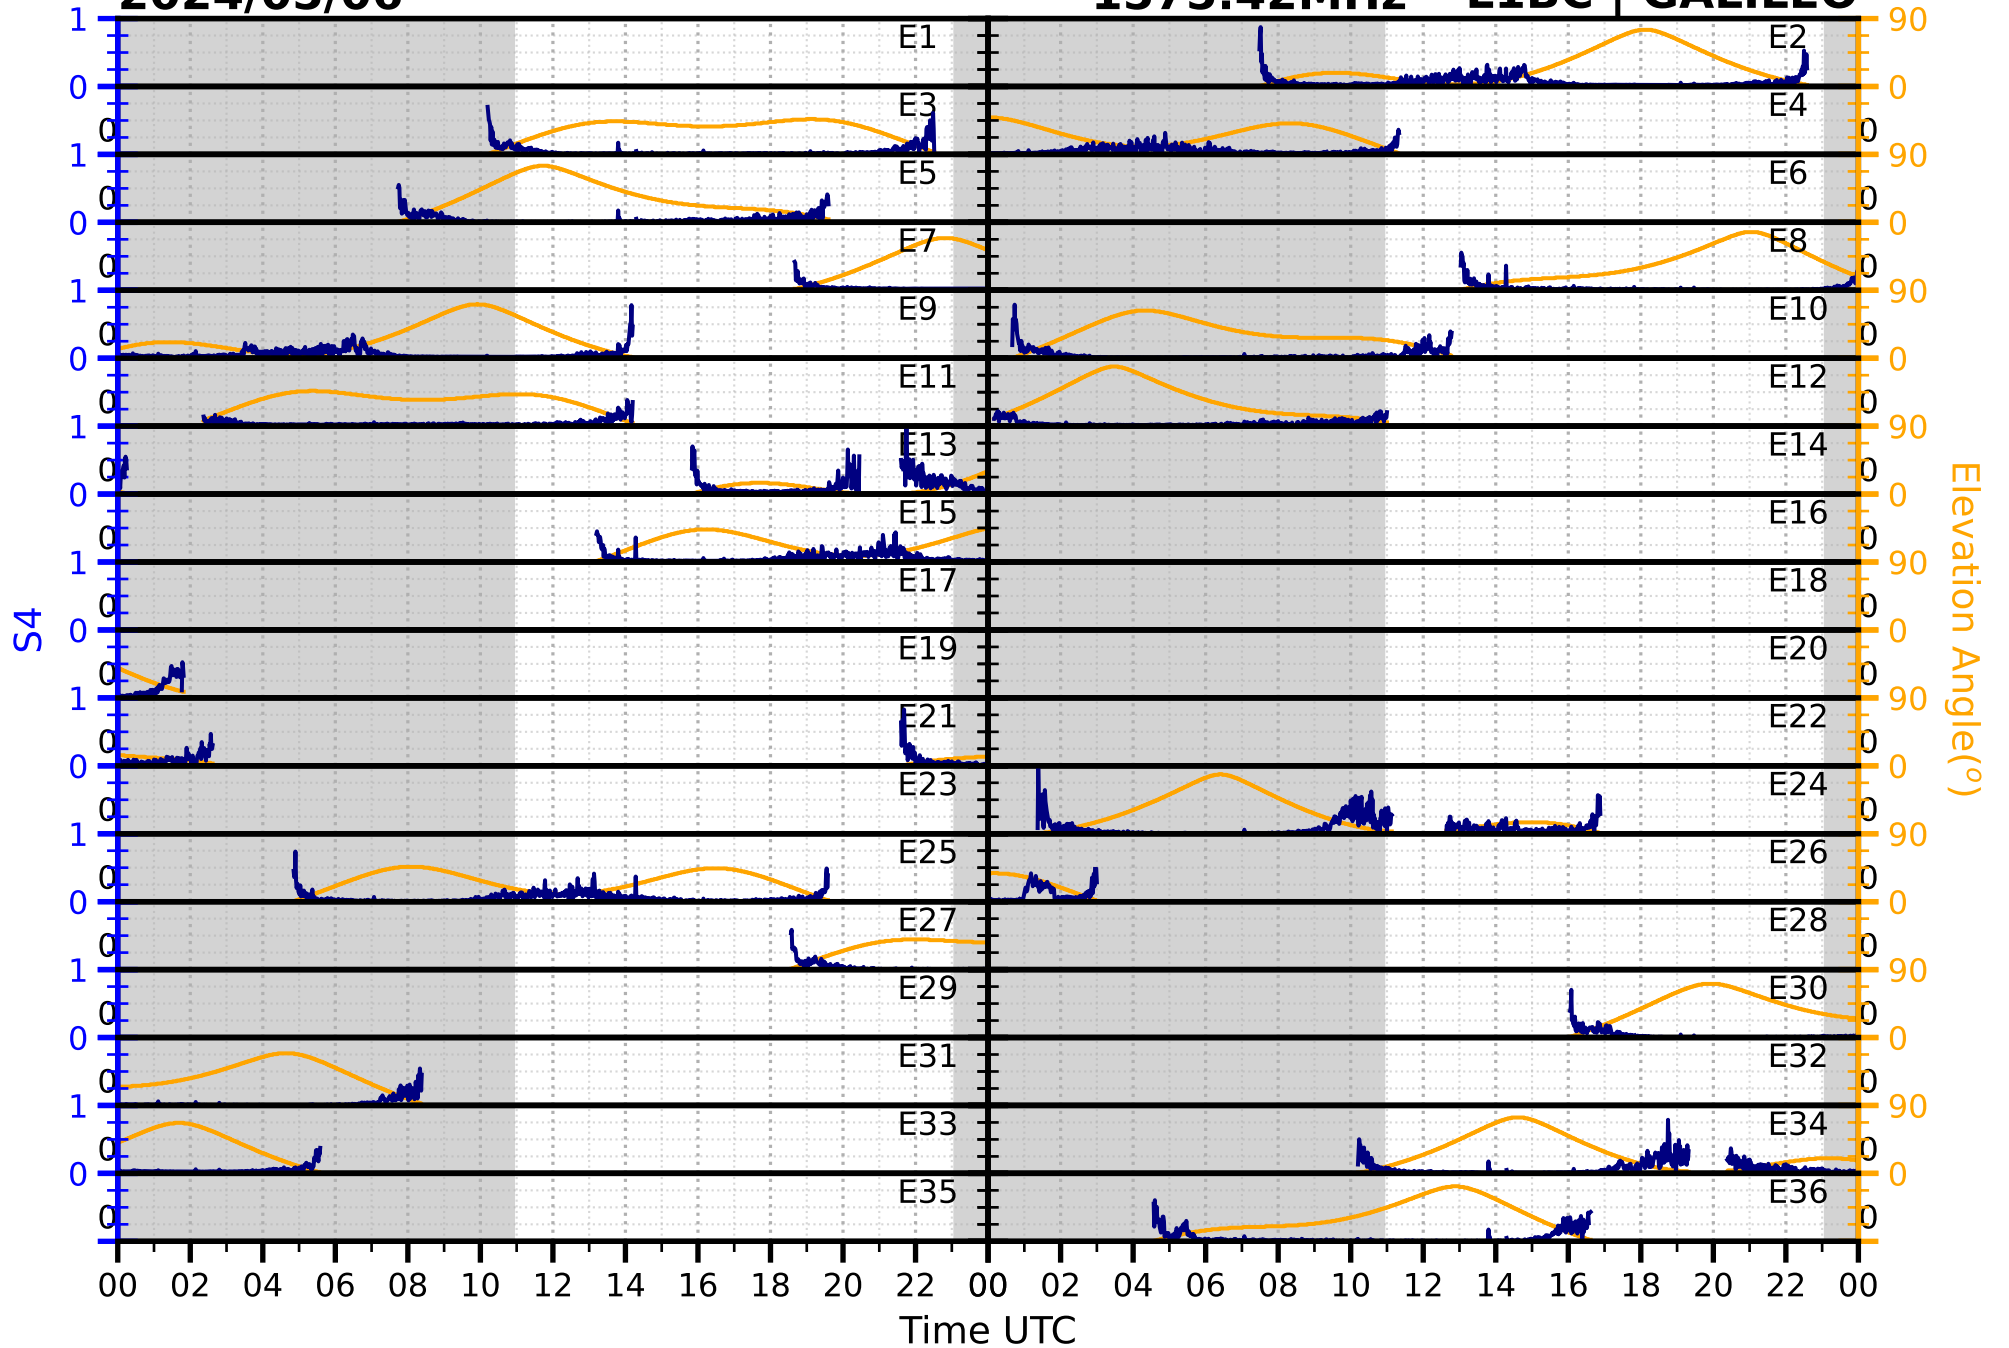

2024/05/06

S4

1575.42MHz

L1CA | GPS

2024/05/06

S4

1575.42MHz

L1BC | GALILEO

2024/05/06

S4

1602MHz

L1CA | GLONASS