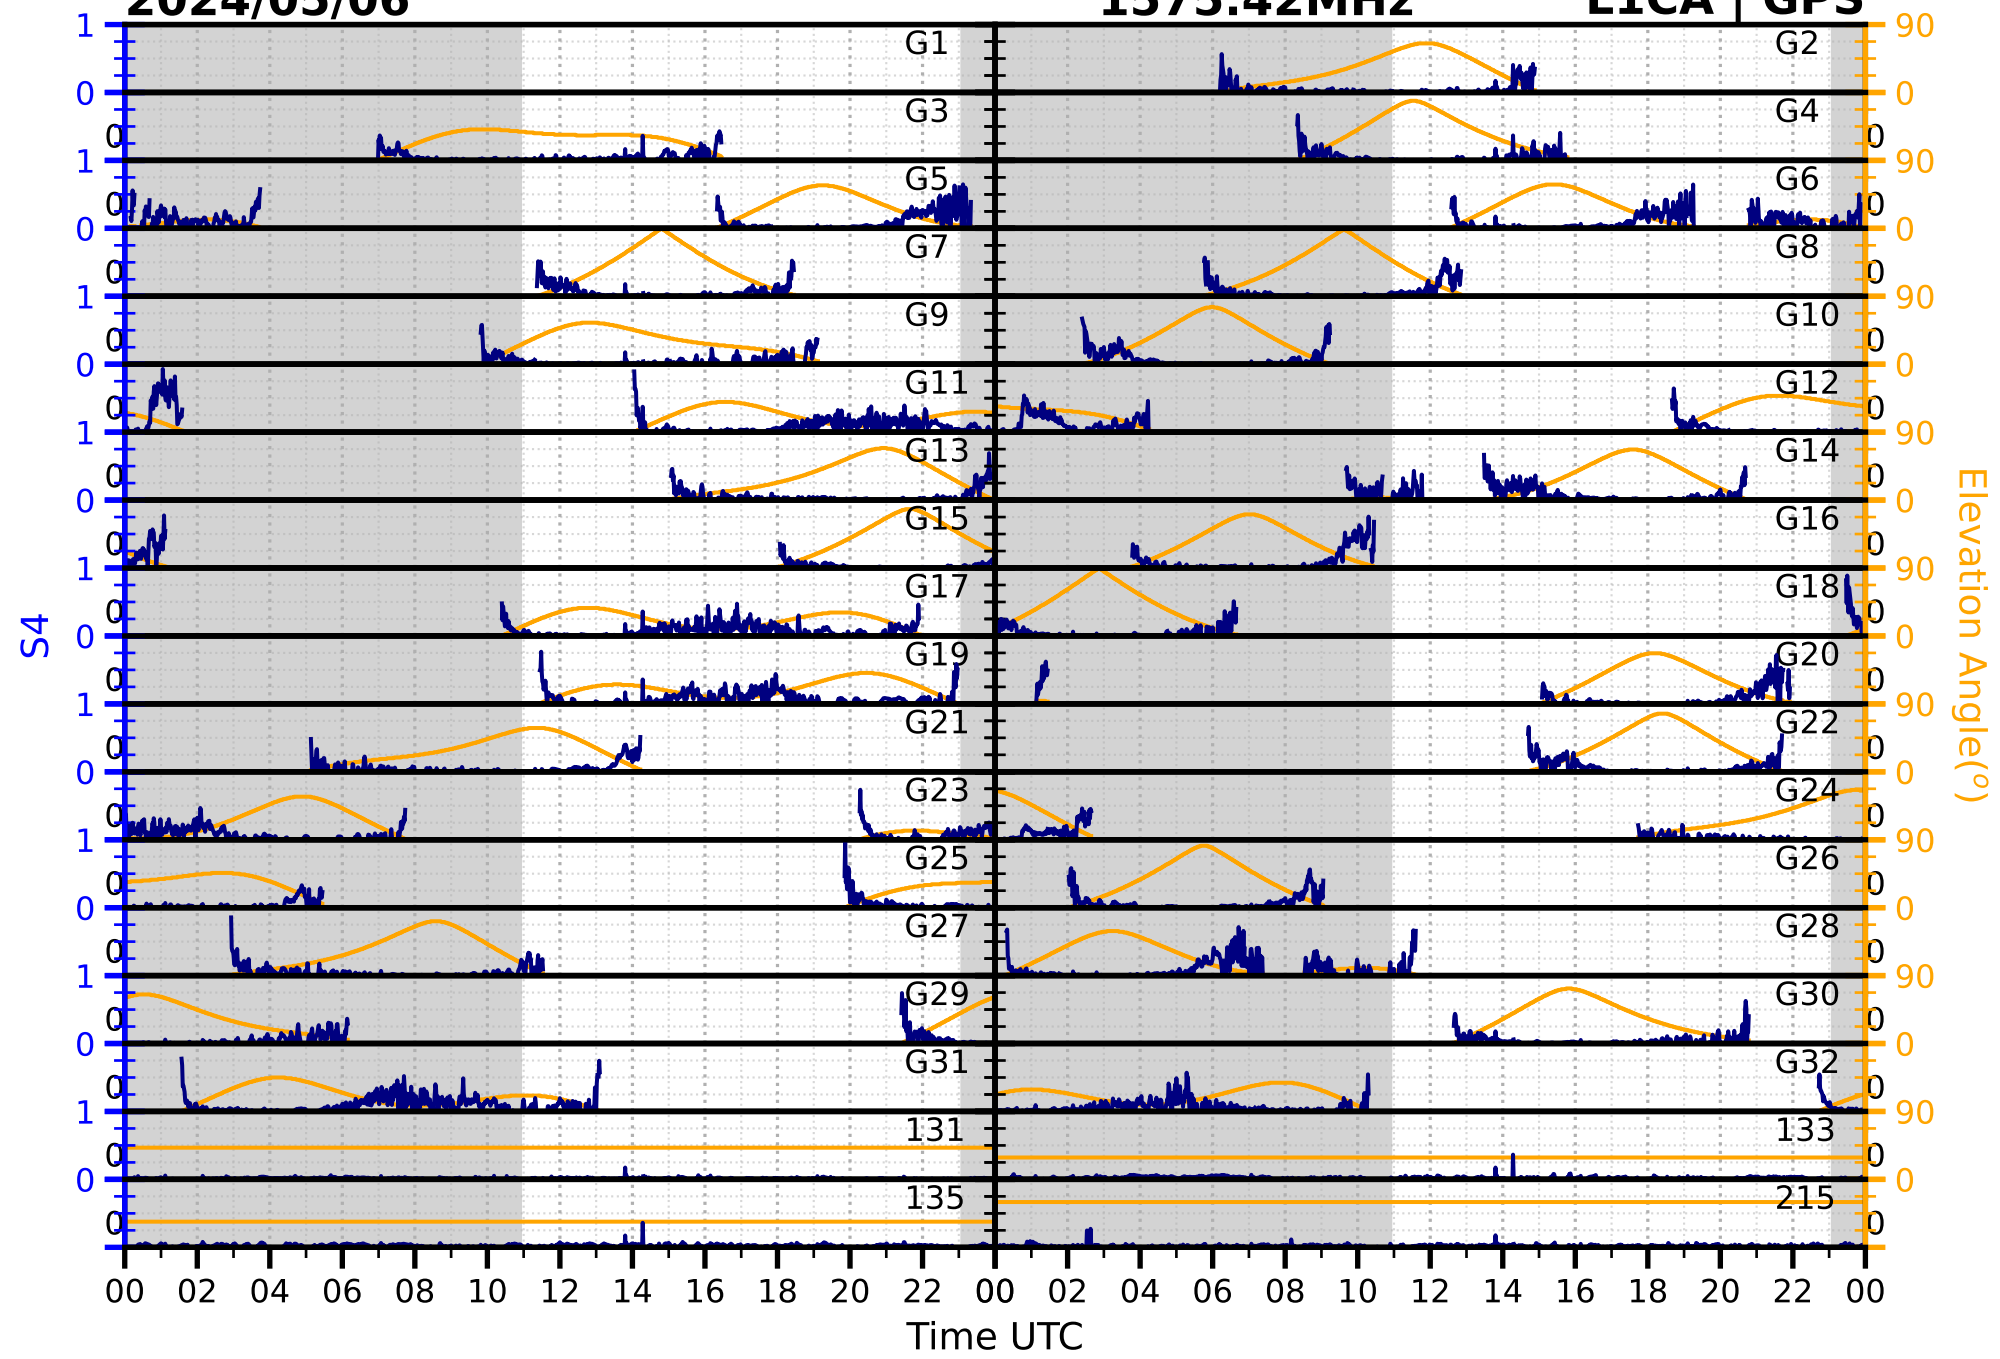

2024/05/06

S4

1575.42MHz

L1CA | GPS

2024/05/06

S4

1575.42MHz

L1BC | GALILEO

2024/05/06

S4

1602MHz

L1CA | GLONASS