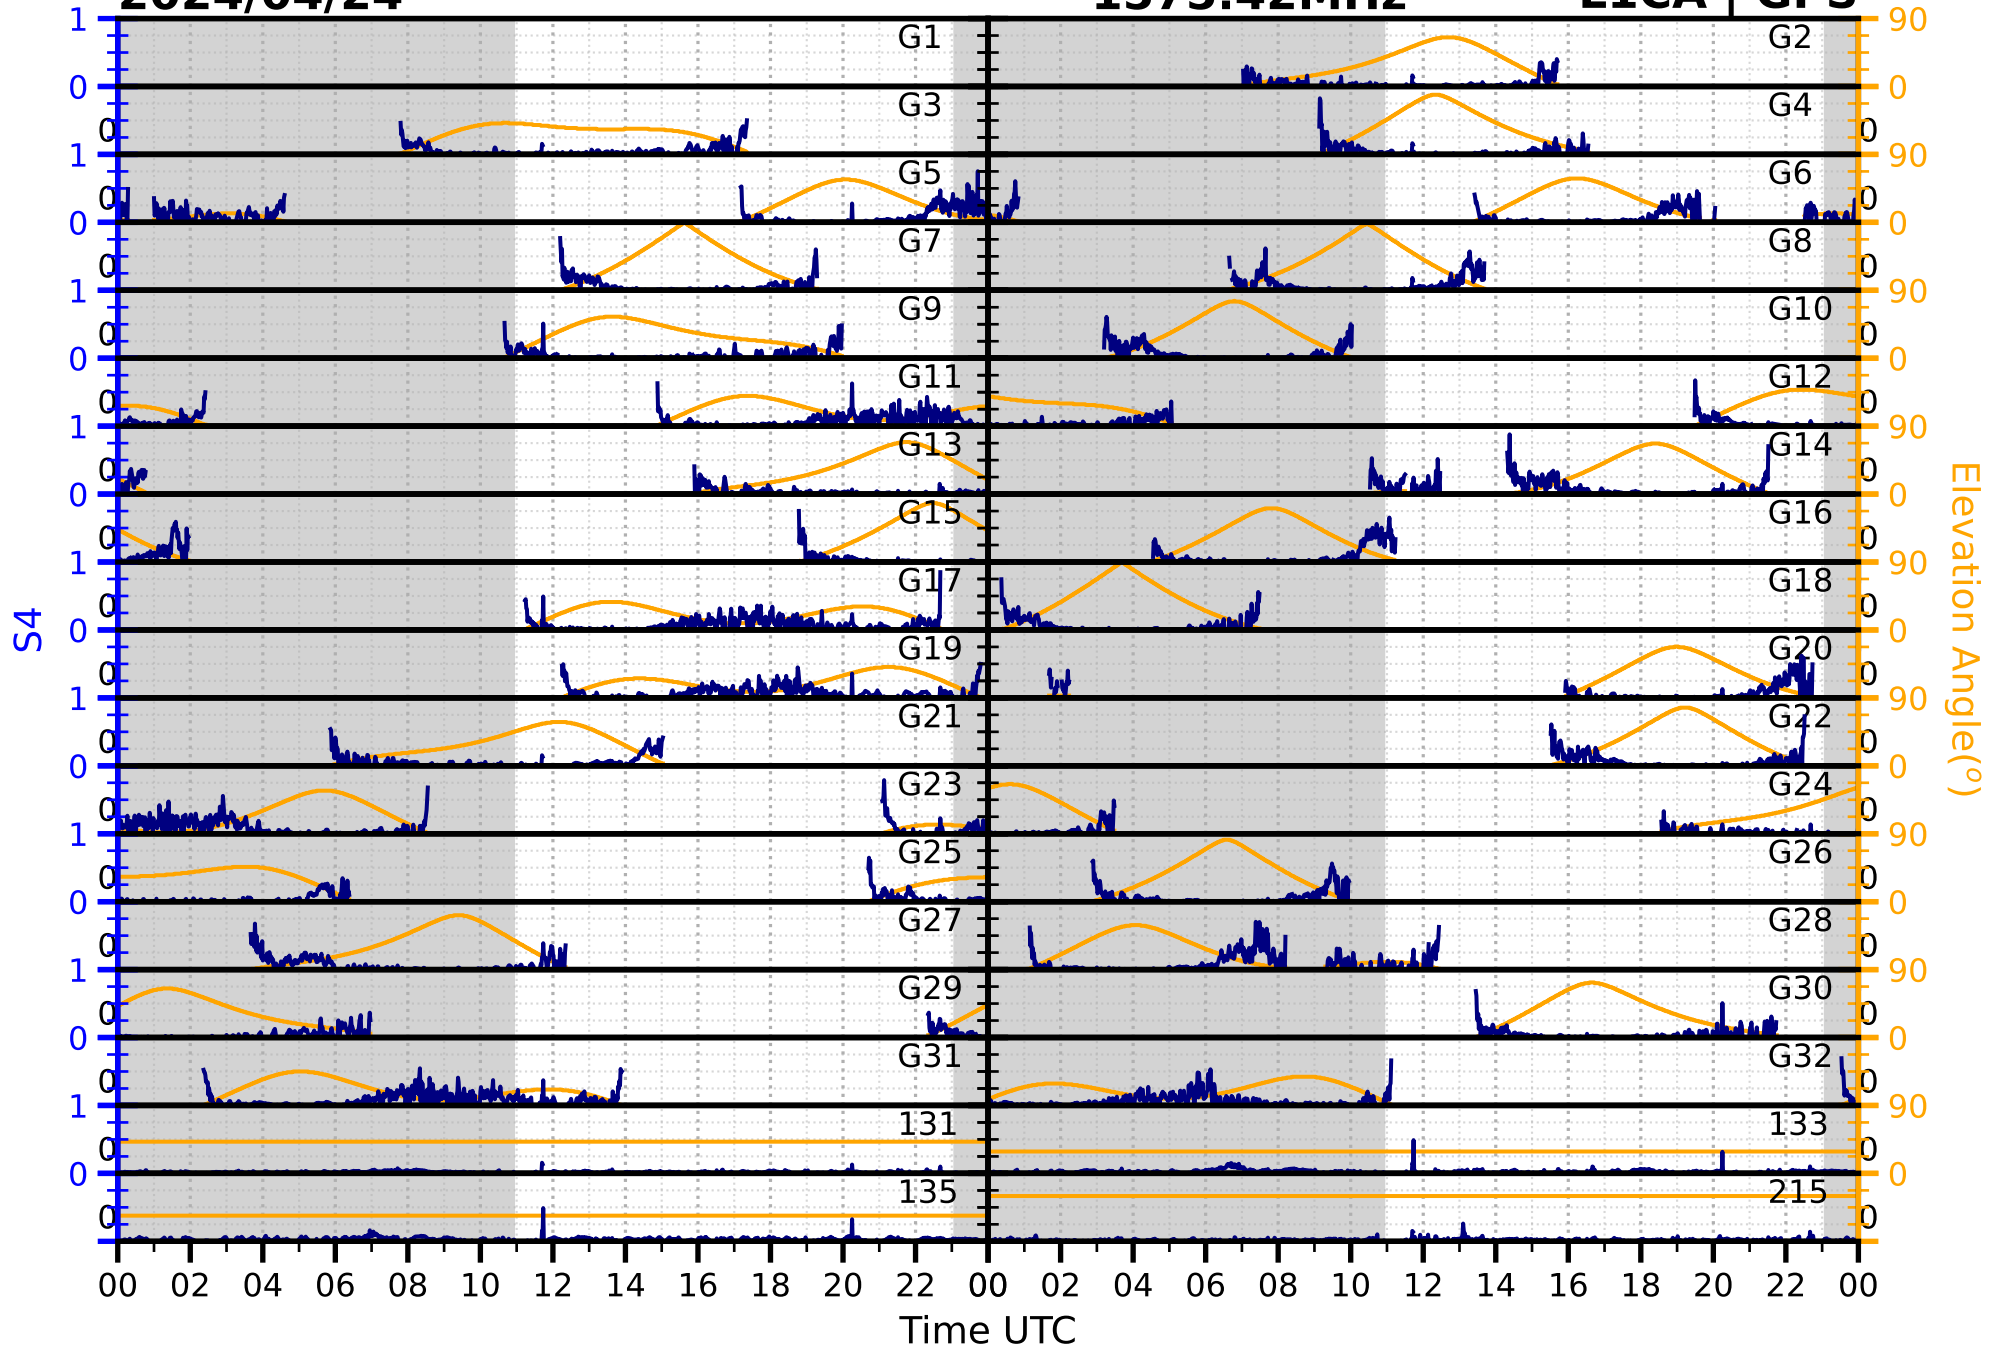

2024/04/24

S4

1575.42MHz

L1CA | GPS

2024/04/24

S4 1575.42MHz L1BC | GALILEO

2024/04/24

S4

1602MHz

L1CA | GLONASS