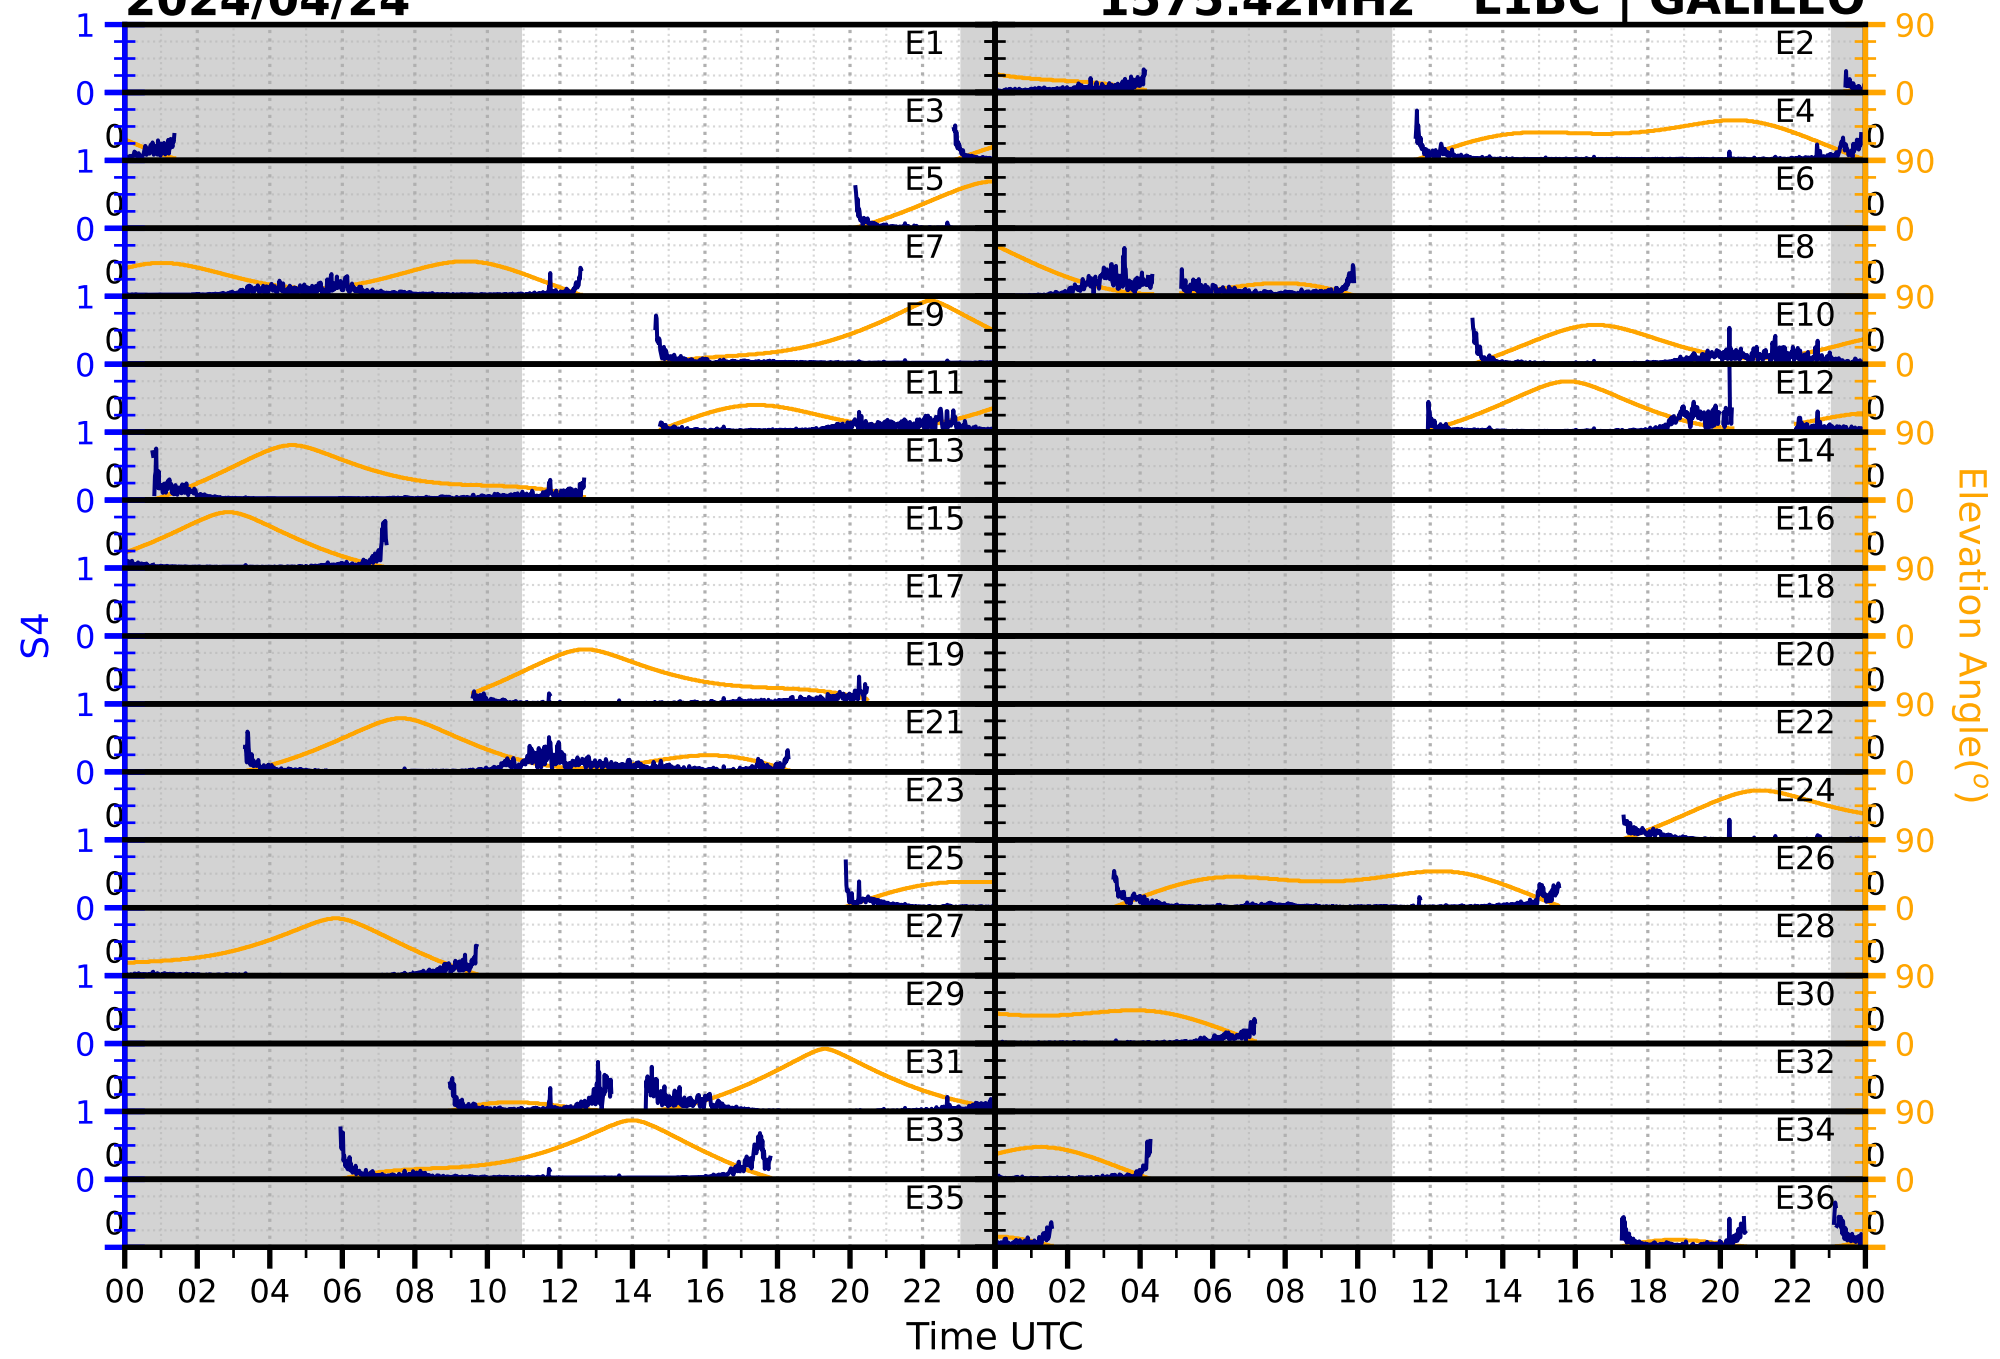

2024/04/24

S4

1575.42MHz

L1CA | GPS

2024/04/24

S4 1575.42MHz L1BC | GALILEO

2024/04/24

S4

1602MHz

L1CA | GLONASS