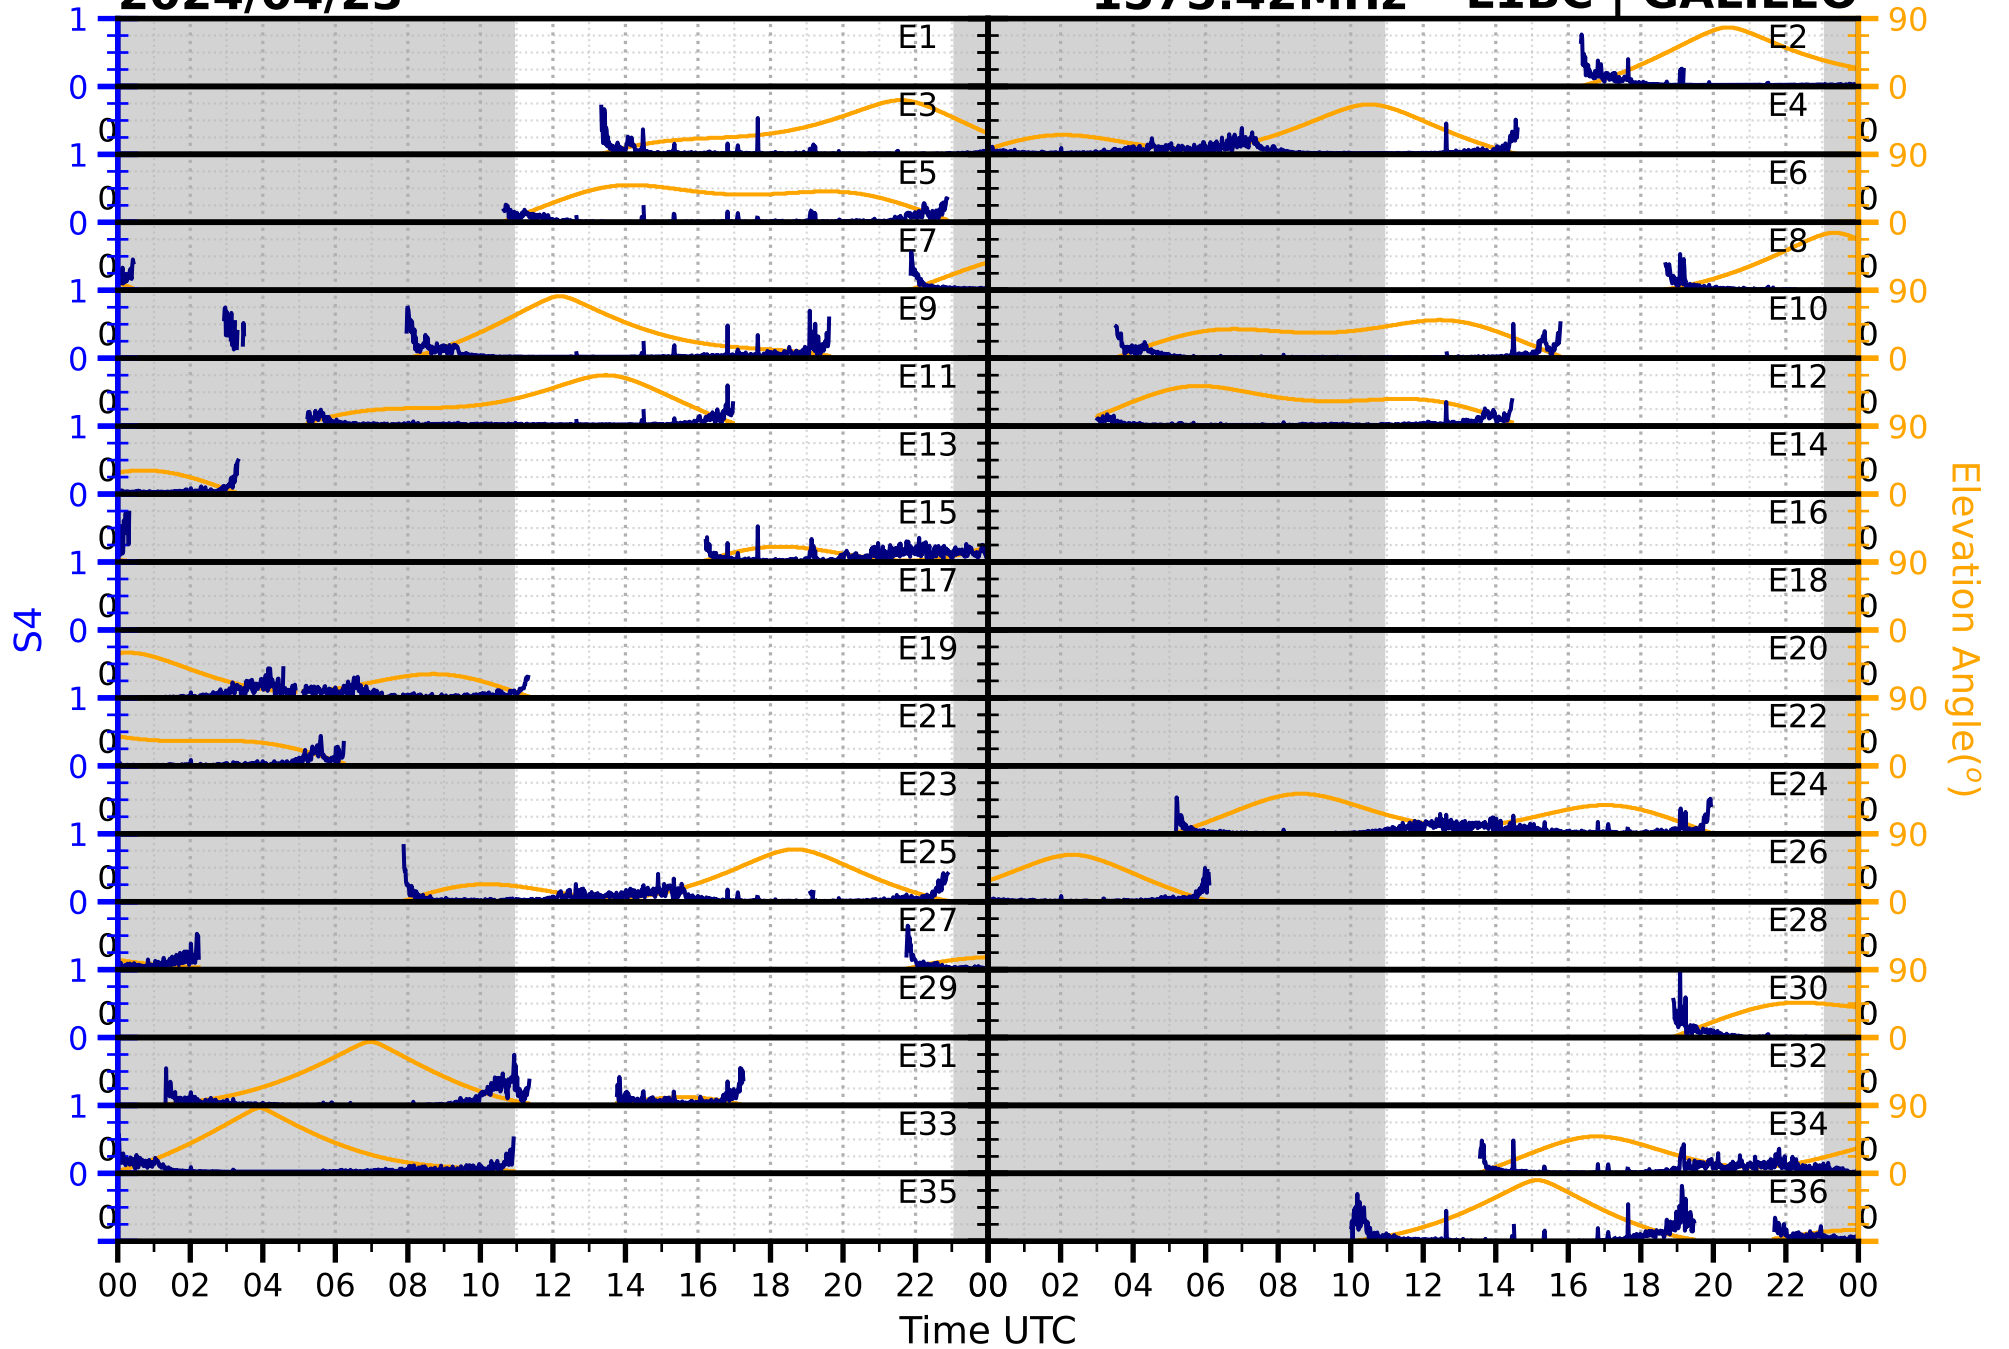

2024/04/23

S4

1575.42MHz

L1CA | GPS

2024/04/23

S4

1575.42MHz

L1BC | GALILEO

2024/04/23

S4

1602MHz

L1CA | GLONASS