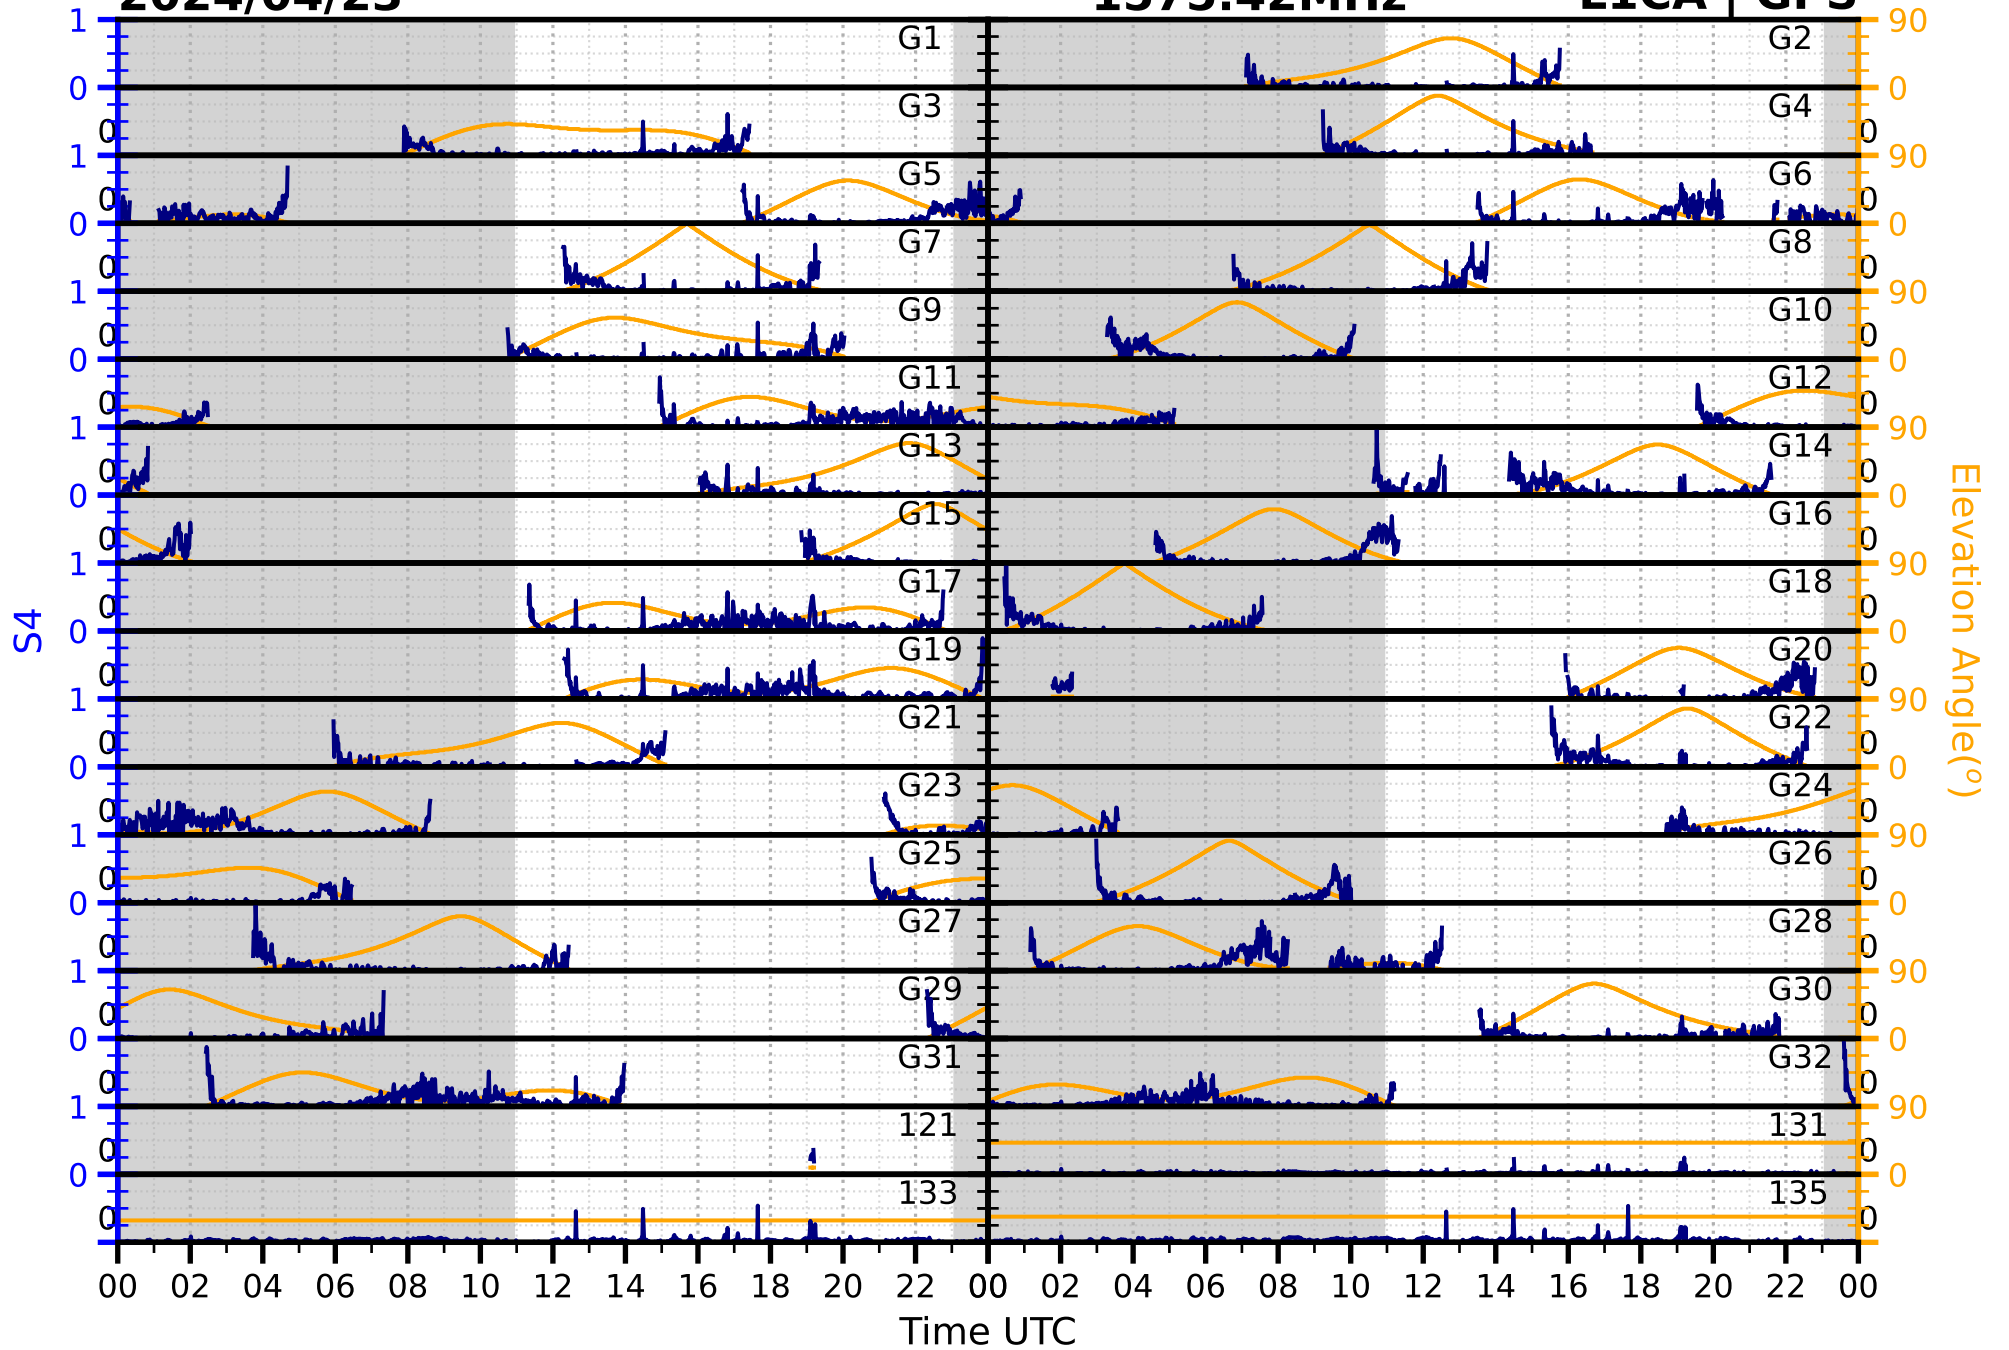

2024/04/23

S4

1575.42MHz

L1CA | GPS

2024/04/23

S4

1575.42MHz

L1BC | GALILEO

2024/04/23

S4

1602MHz

L1CA | GLONASS