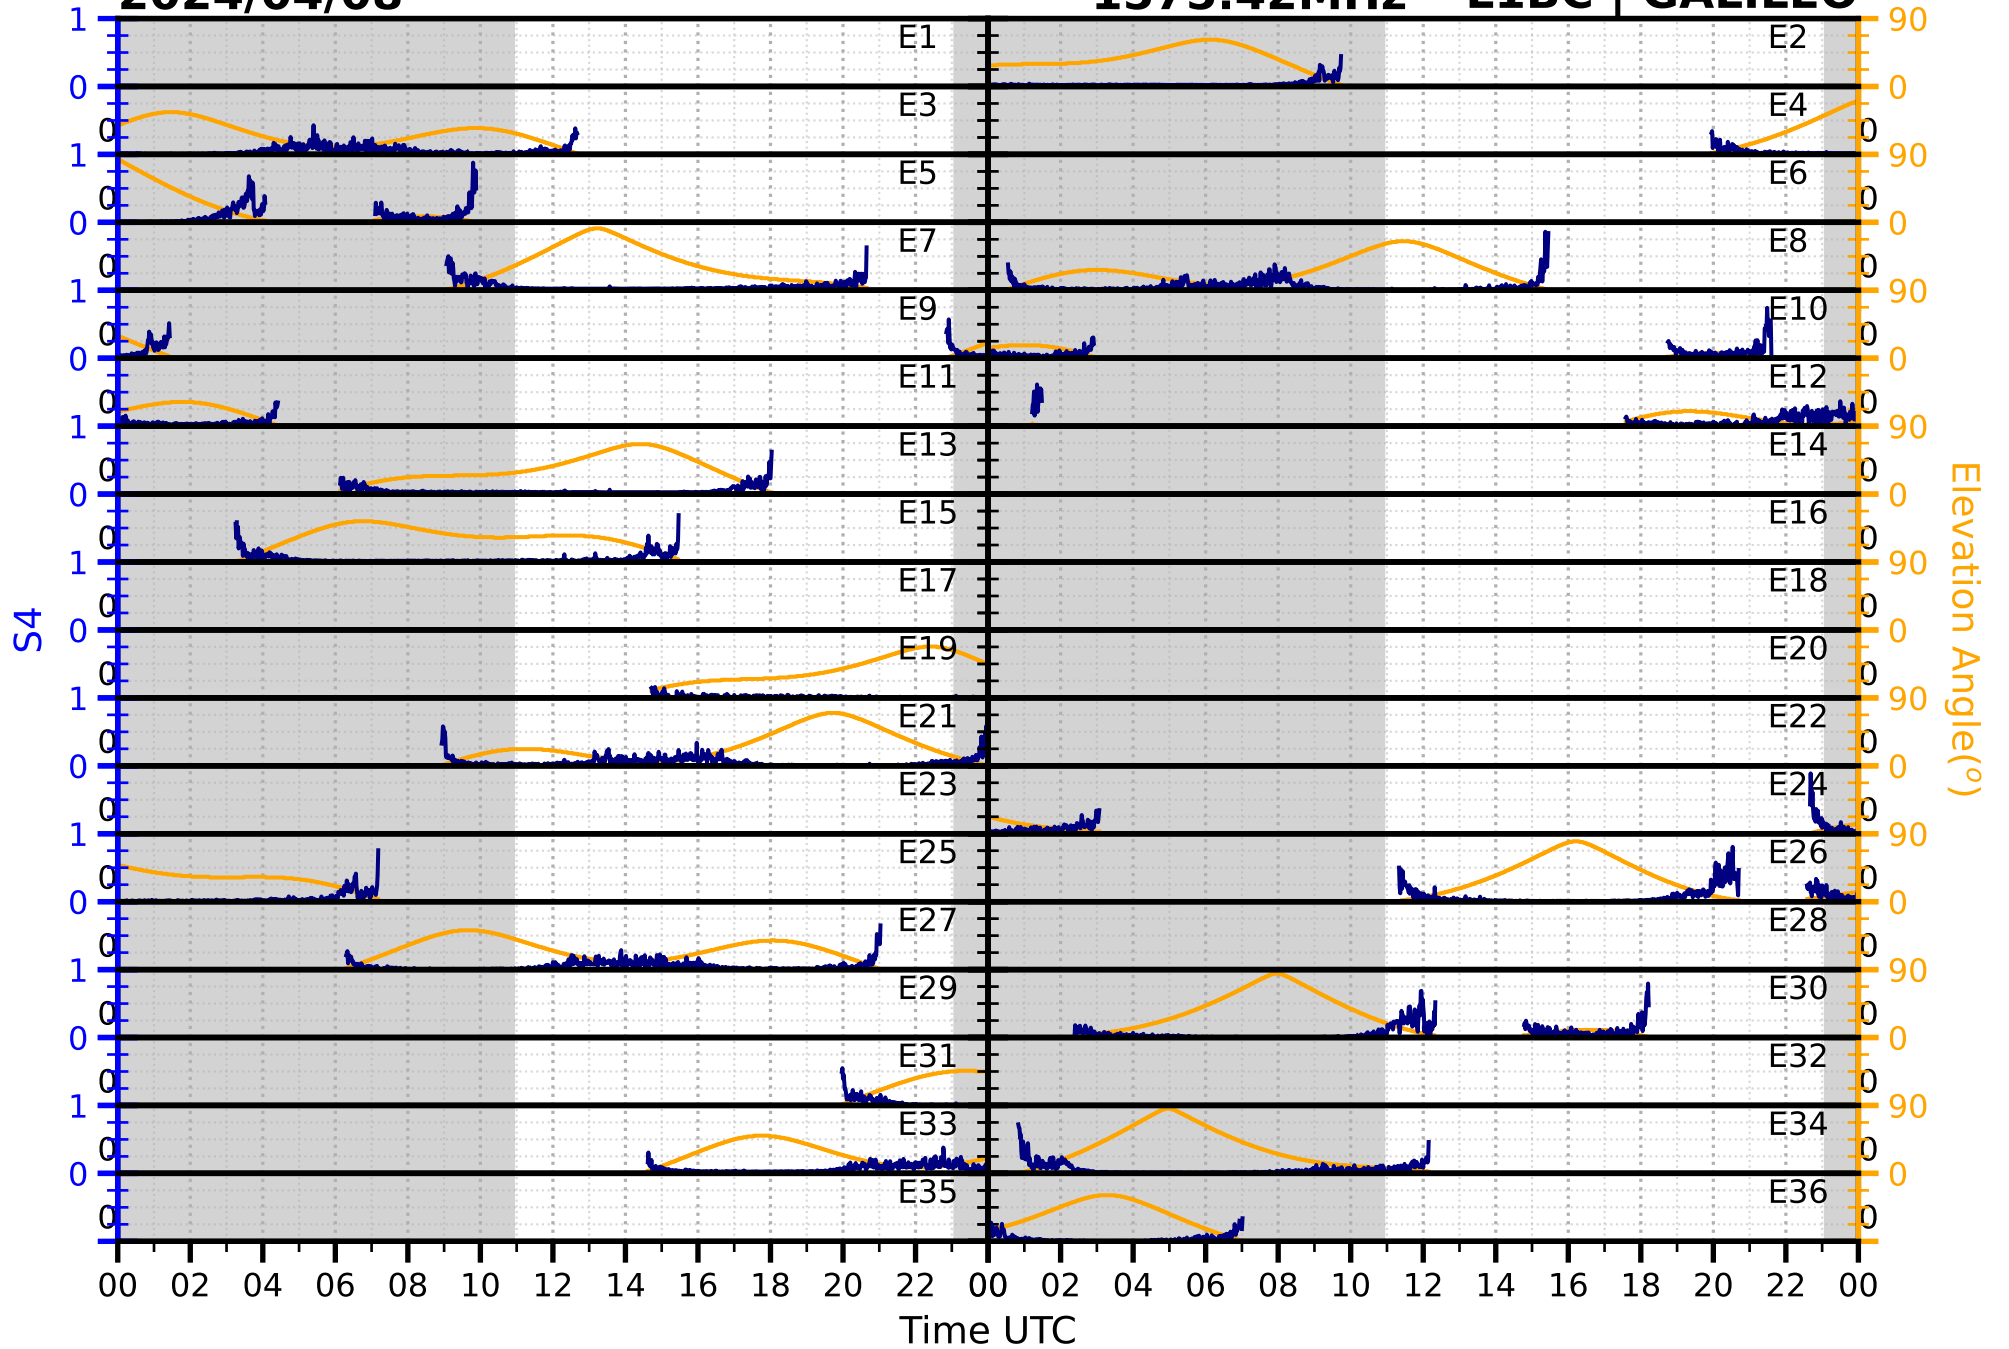

2024/04/08

S4

1575.42MHz

L1BC | GALILEO

2024/04/08

S4

1602MHz

L1CA | GLONASS