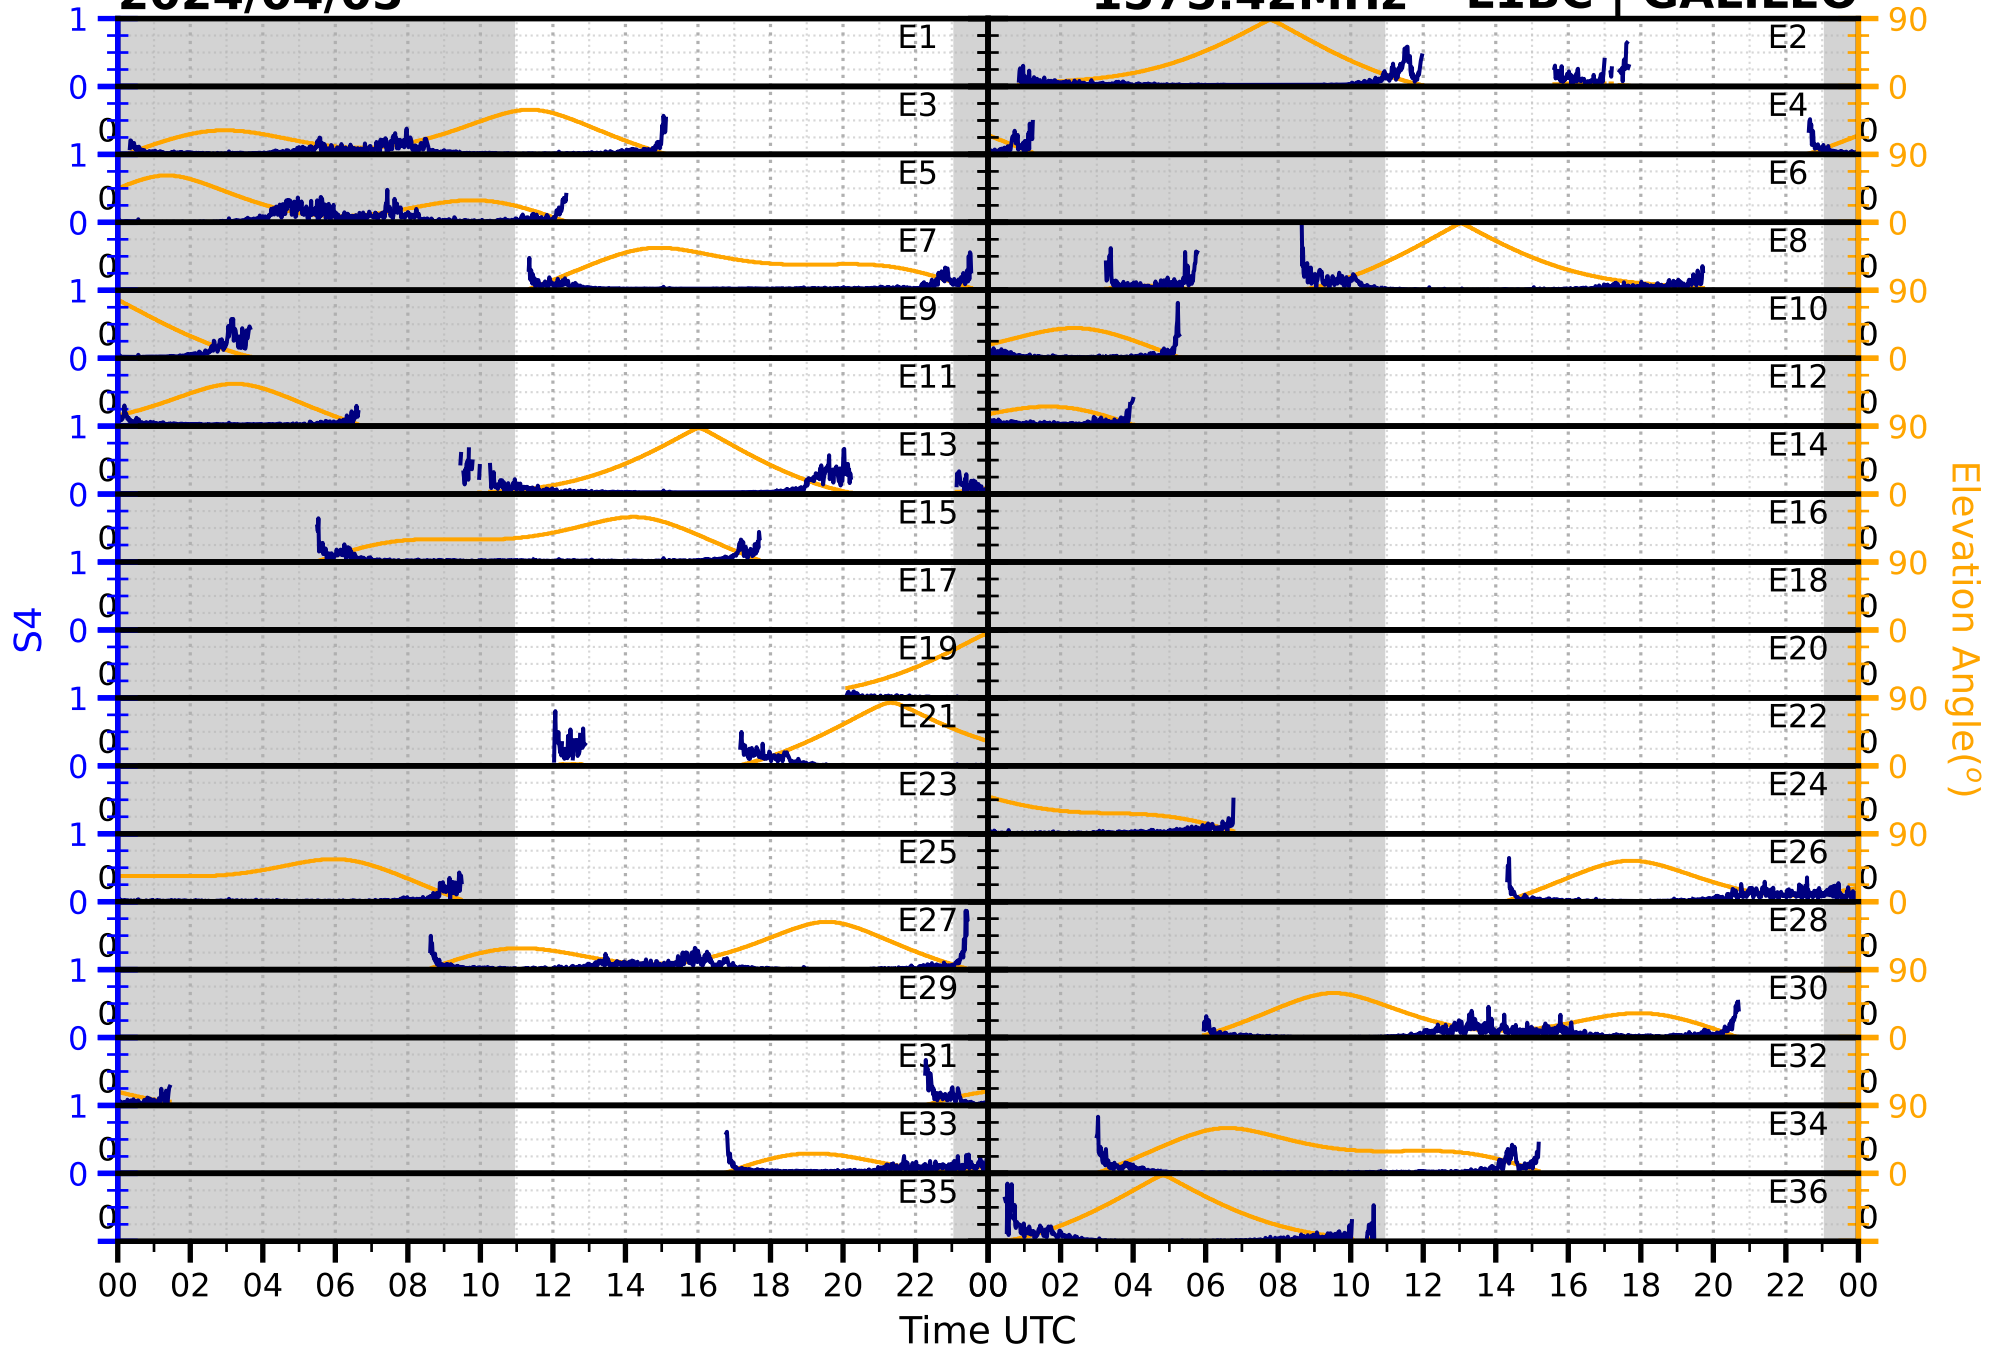

2024/04/05

S4

1575.42MHz

L1CA | GPS

2024/04/05

S4

1575.42MHz

L1BC | GALILEO

2024/04/05

S4

1602MHz

L1CA | GLONASS