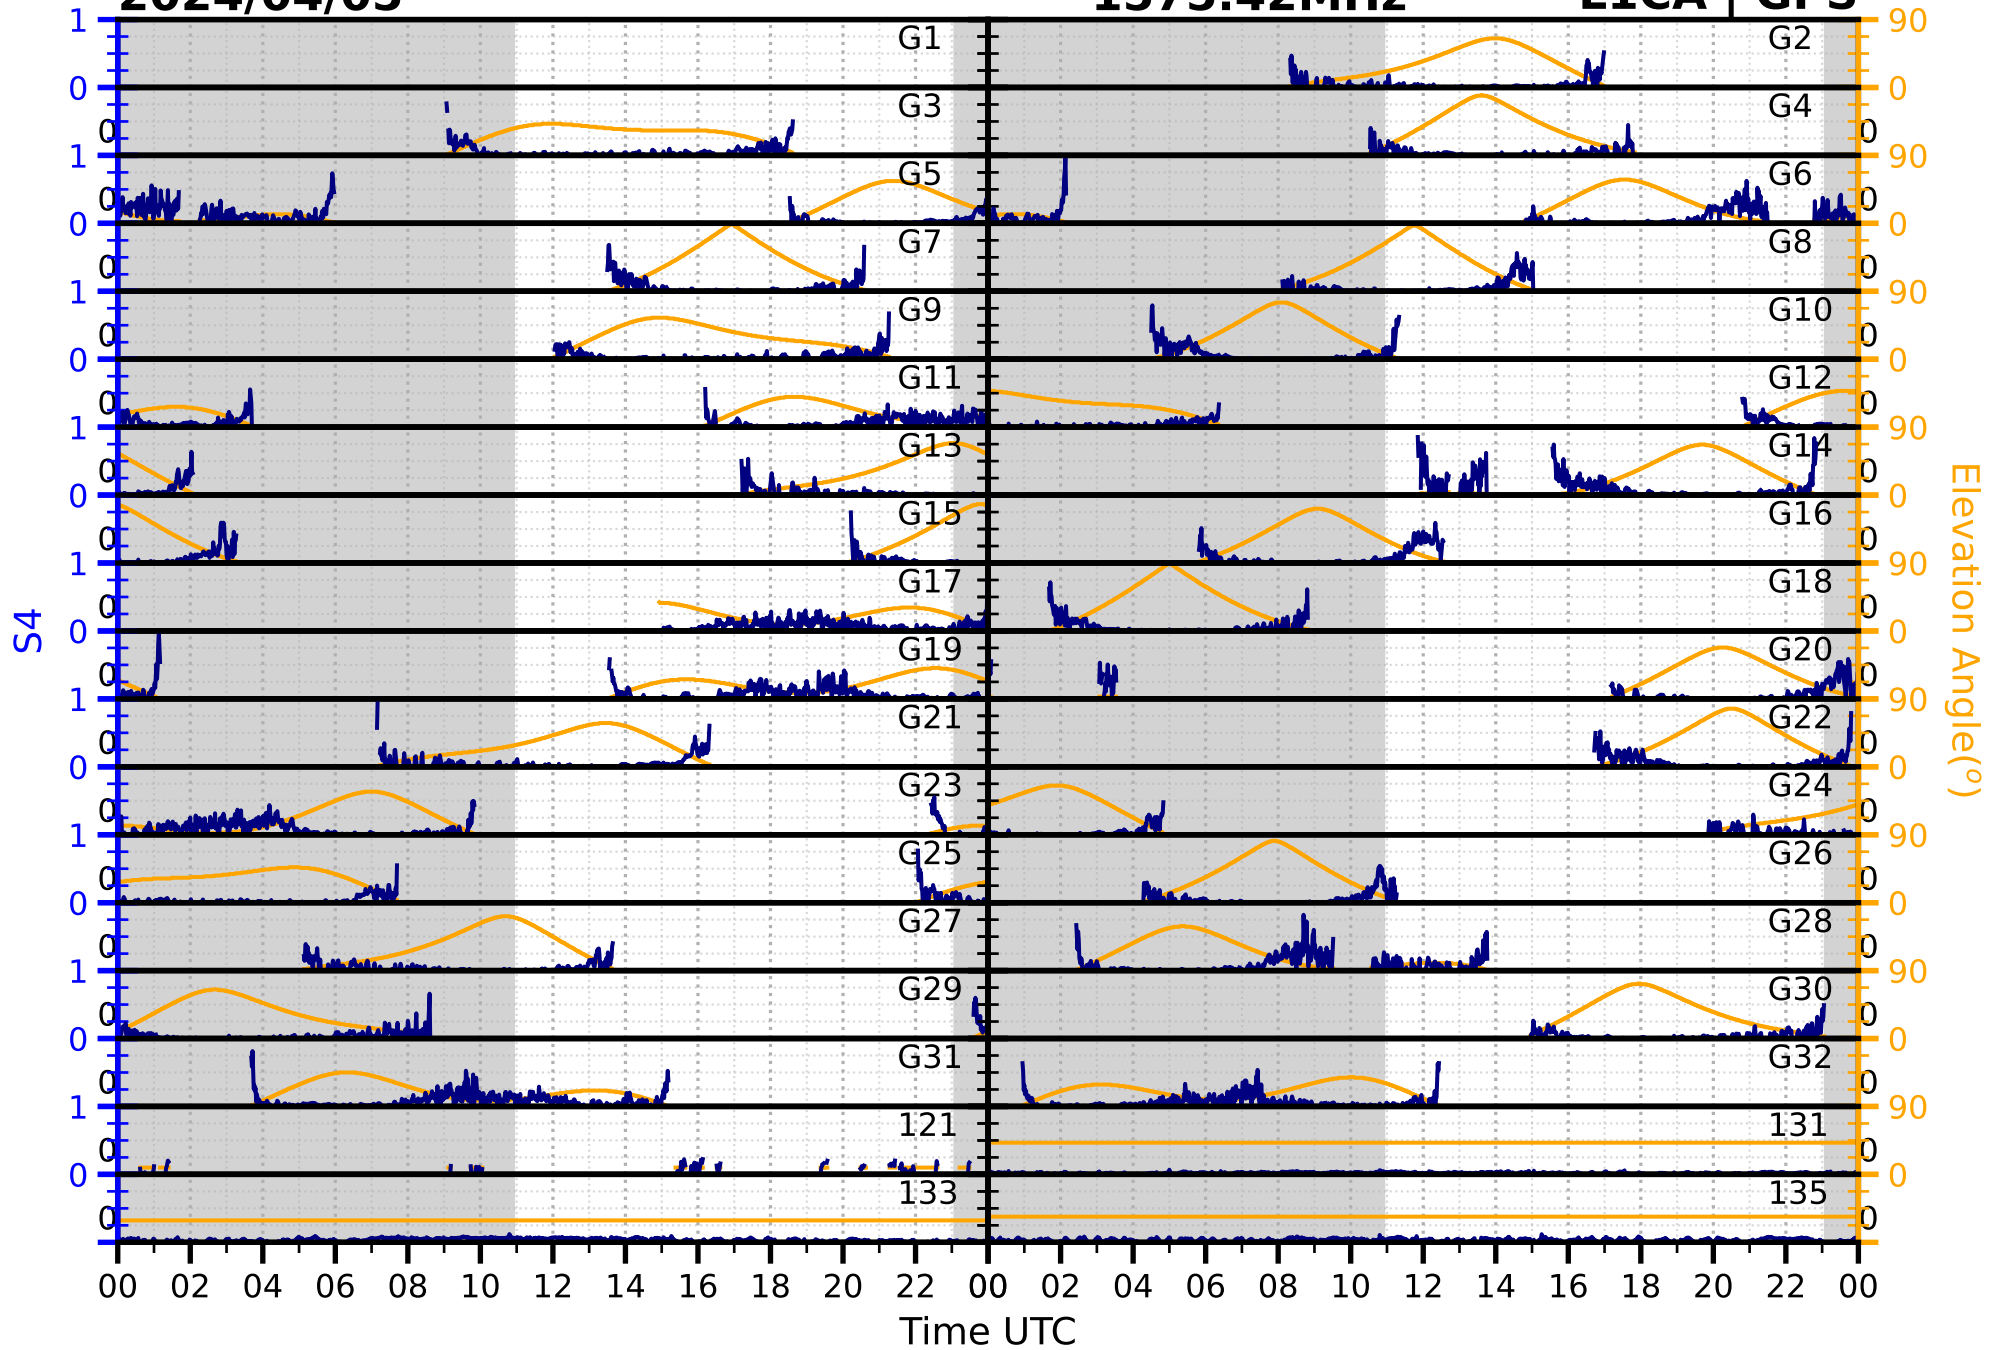

2024/04/05

S4

1575.42MHz

L1CA | GPS

2024/04/05

S4

1575.42MHz

L1BC | GALILEO

2024/04/05

S4

1602MHz

L1CA | GLONASS