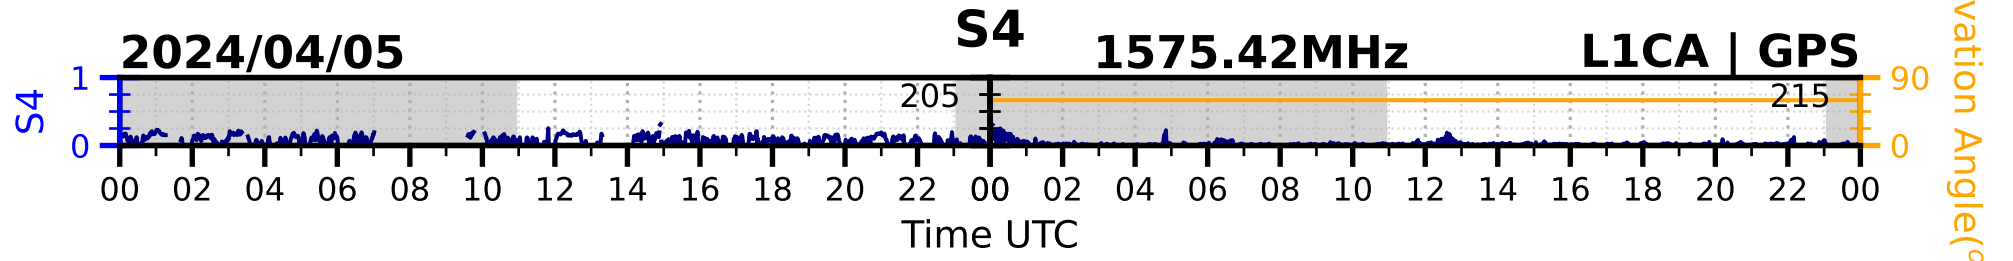

2024/04/05

S4

1575.42MHz

L1CA | GPS

2024/04/05

S4

1575.42MHz

L1BC | GALILEO

2024/04/05

S4

1602MHz

L1CA | GLONASS