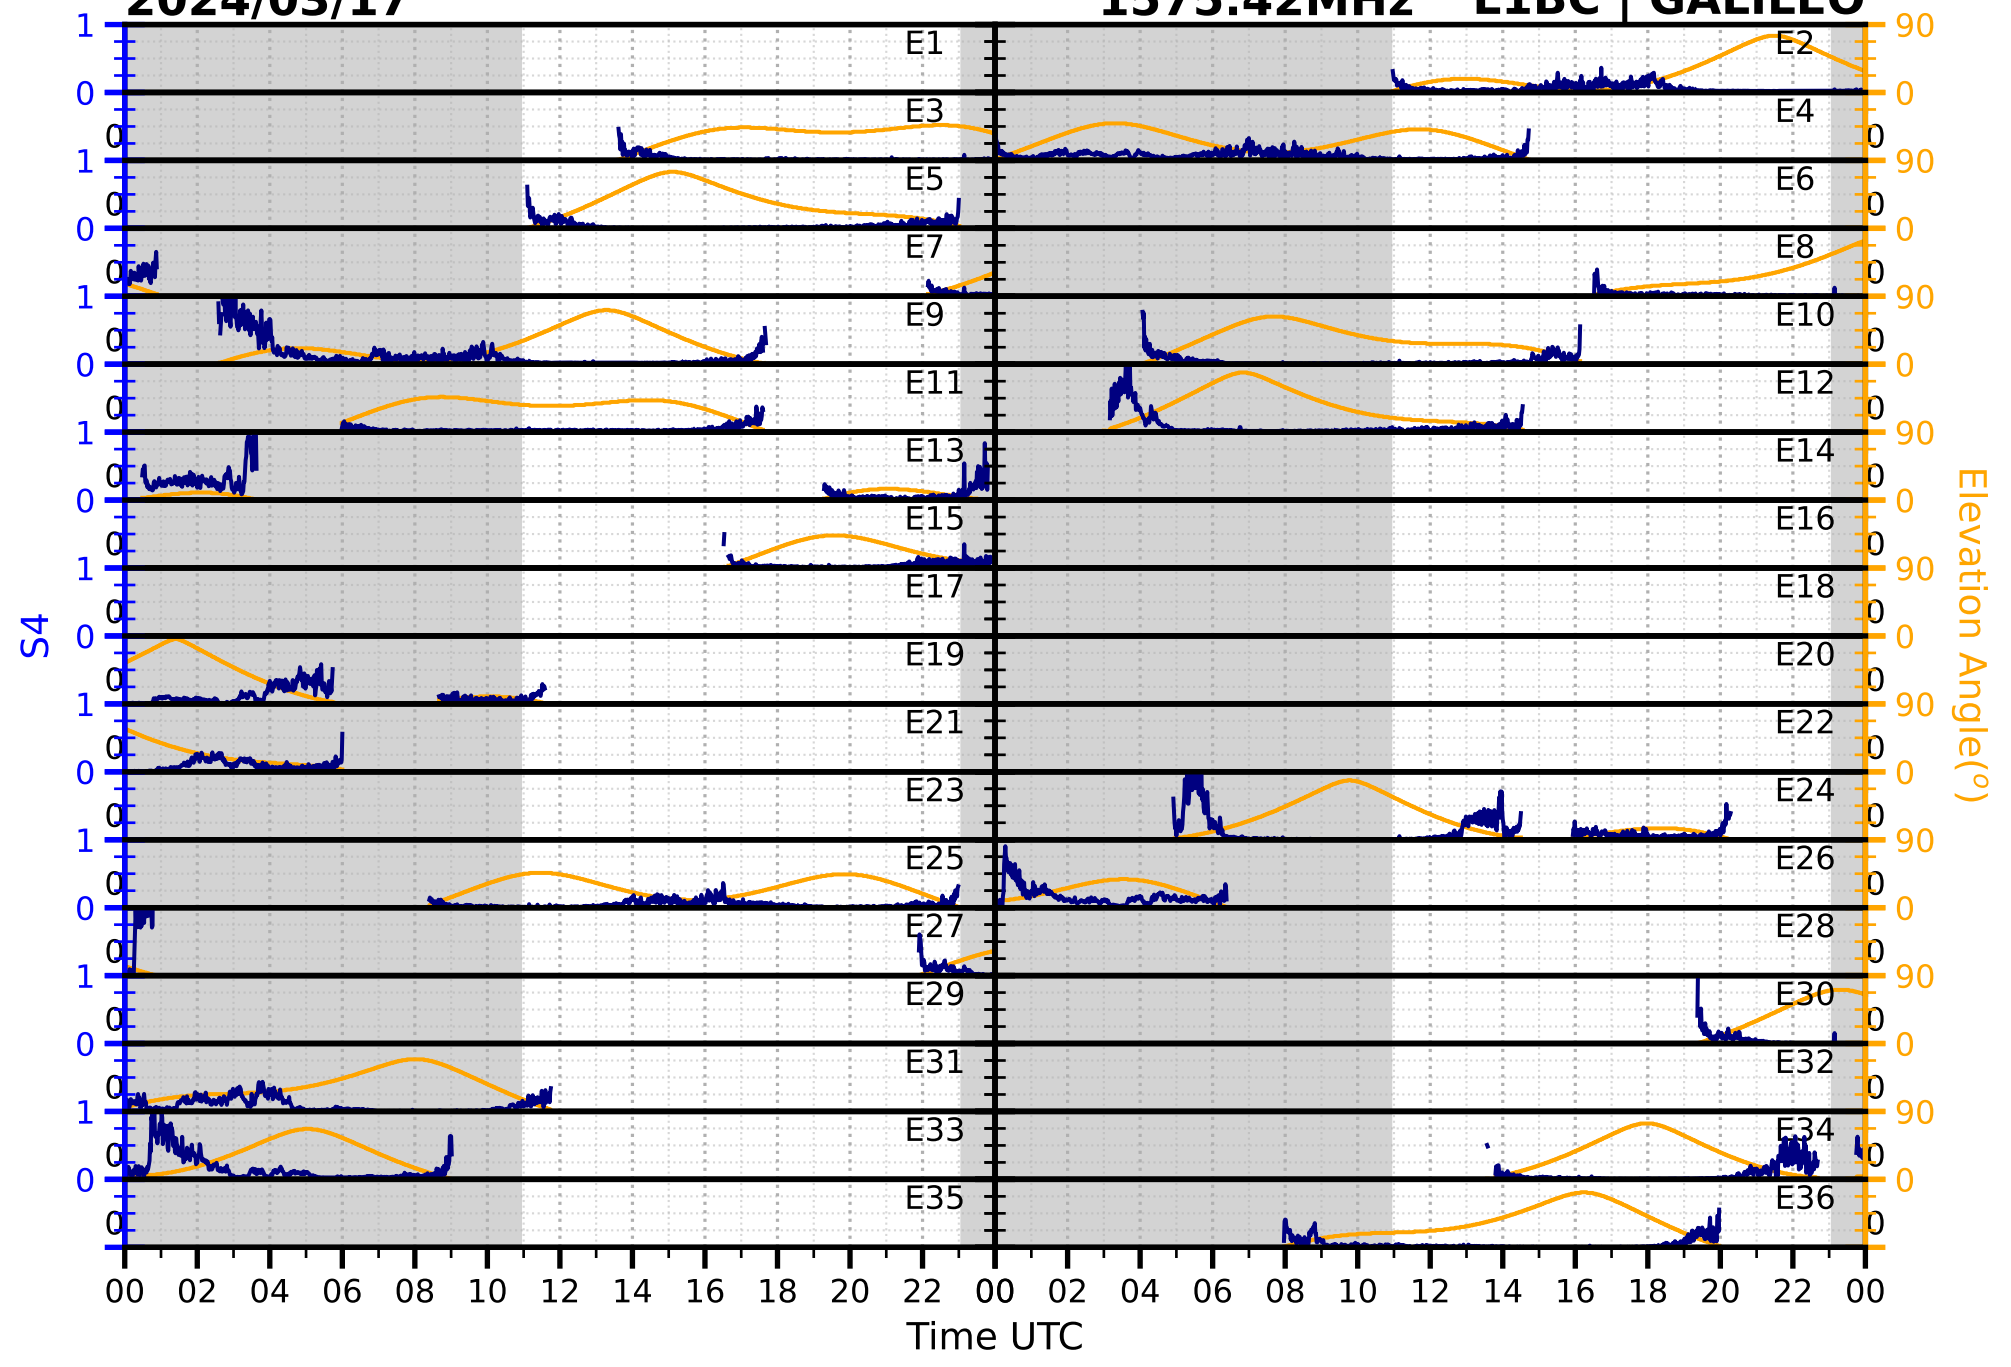

2024/03/17

S4

1575.42MHz

L1CA | GPS

2024/03/17

S4 1575.42MHz L1BC | GALILEO

2024/03/17

S4

1602MHz

L1CA | GLONASS