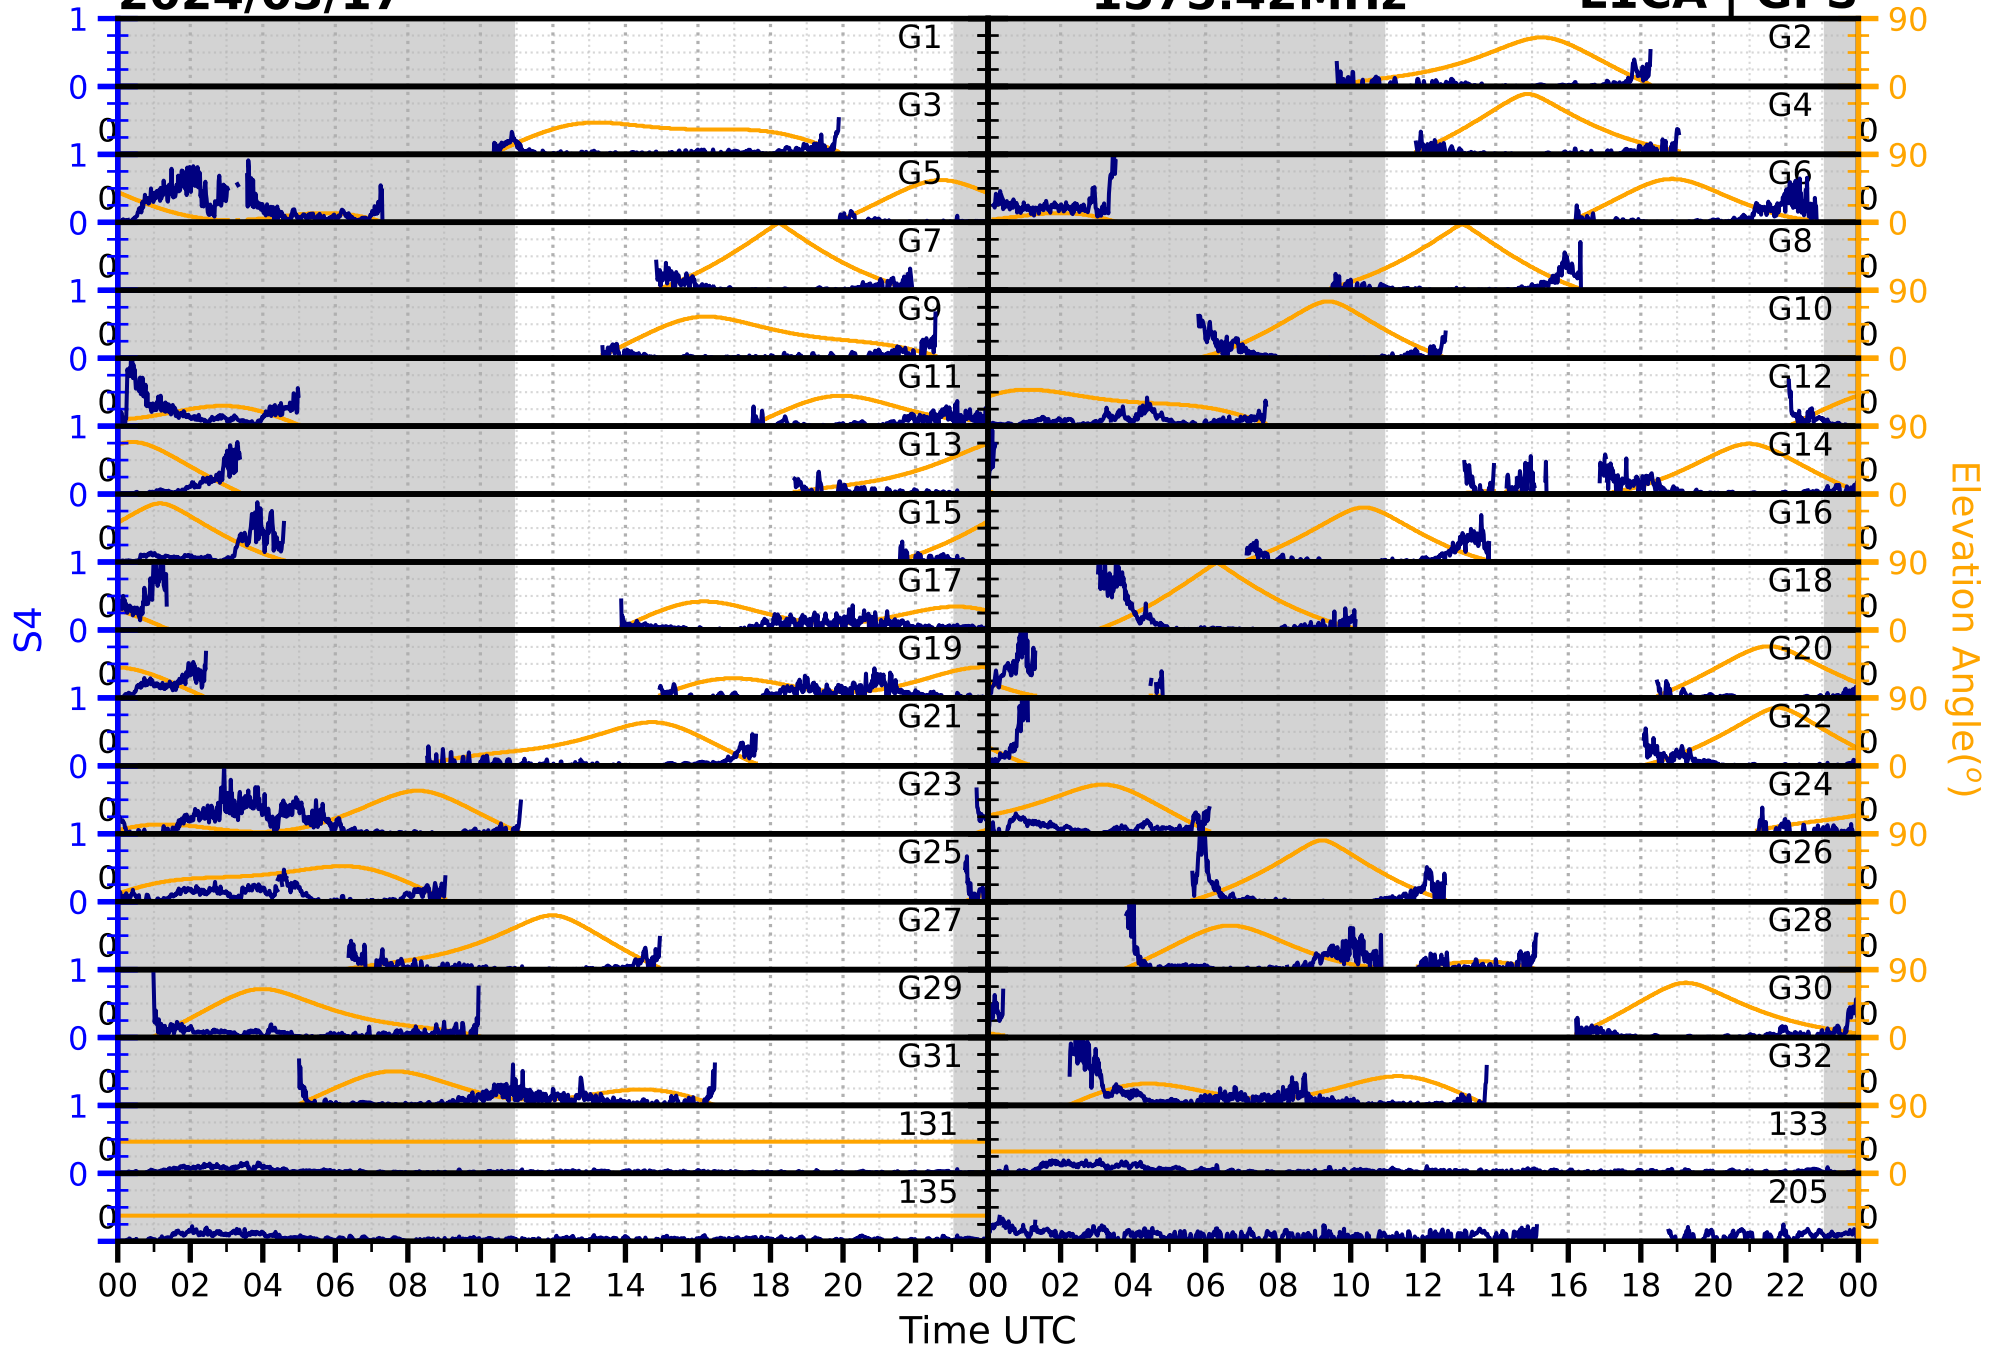

2024/03/17

S4

1575.42MHz

L1CA | GPS

2024/03/17

S4 1575.42MHz L1BC | GALILEO

2024/03/17

S4

1602MHz

L1CA | GLONASS