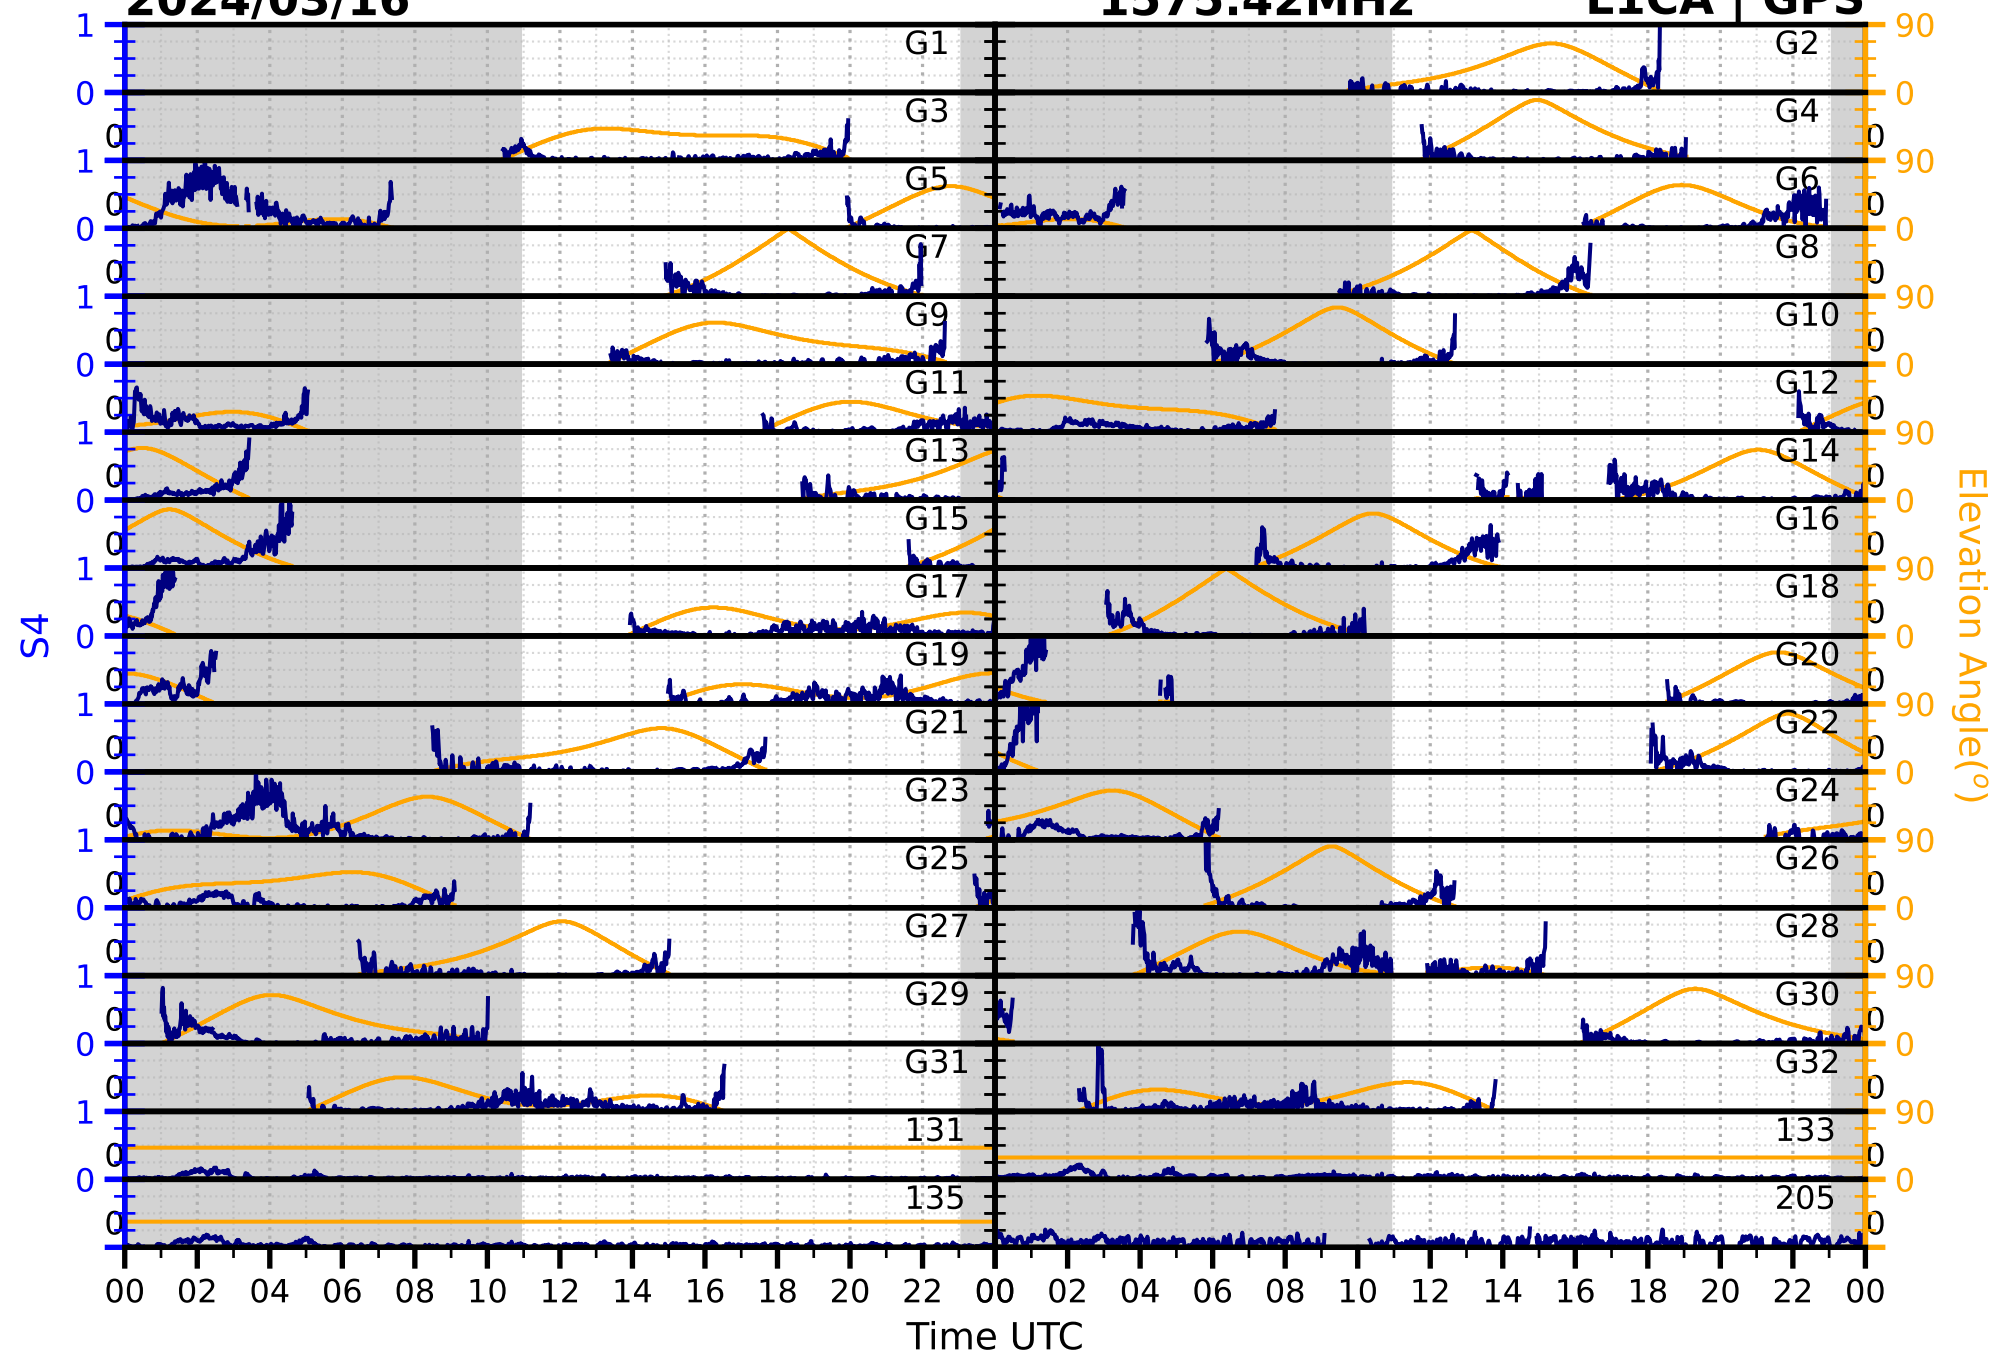

2024/03/16

S4

1575.42MHz

L1CA | GPS

2024/03/16

S4

1575.42MHz

L1BC

GALILEO

2024/03/16

S4

1602MHz

L1CA

GLONASS