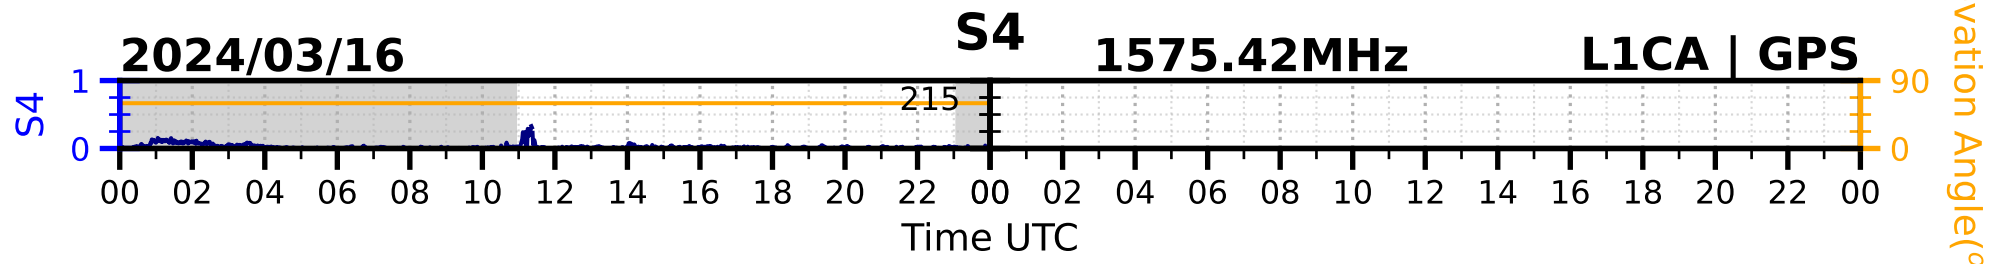

2024/03/16

S4

1575.42MHz

L1CA | GPS

2024/03/16

S4

1575.42MHz

L1BC

GALILEO

2024/03/16

S4

1602MHz

L1CA

GLONASS