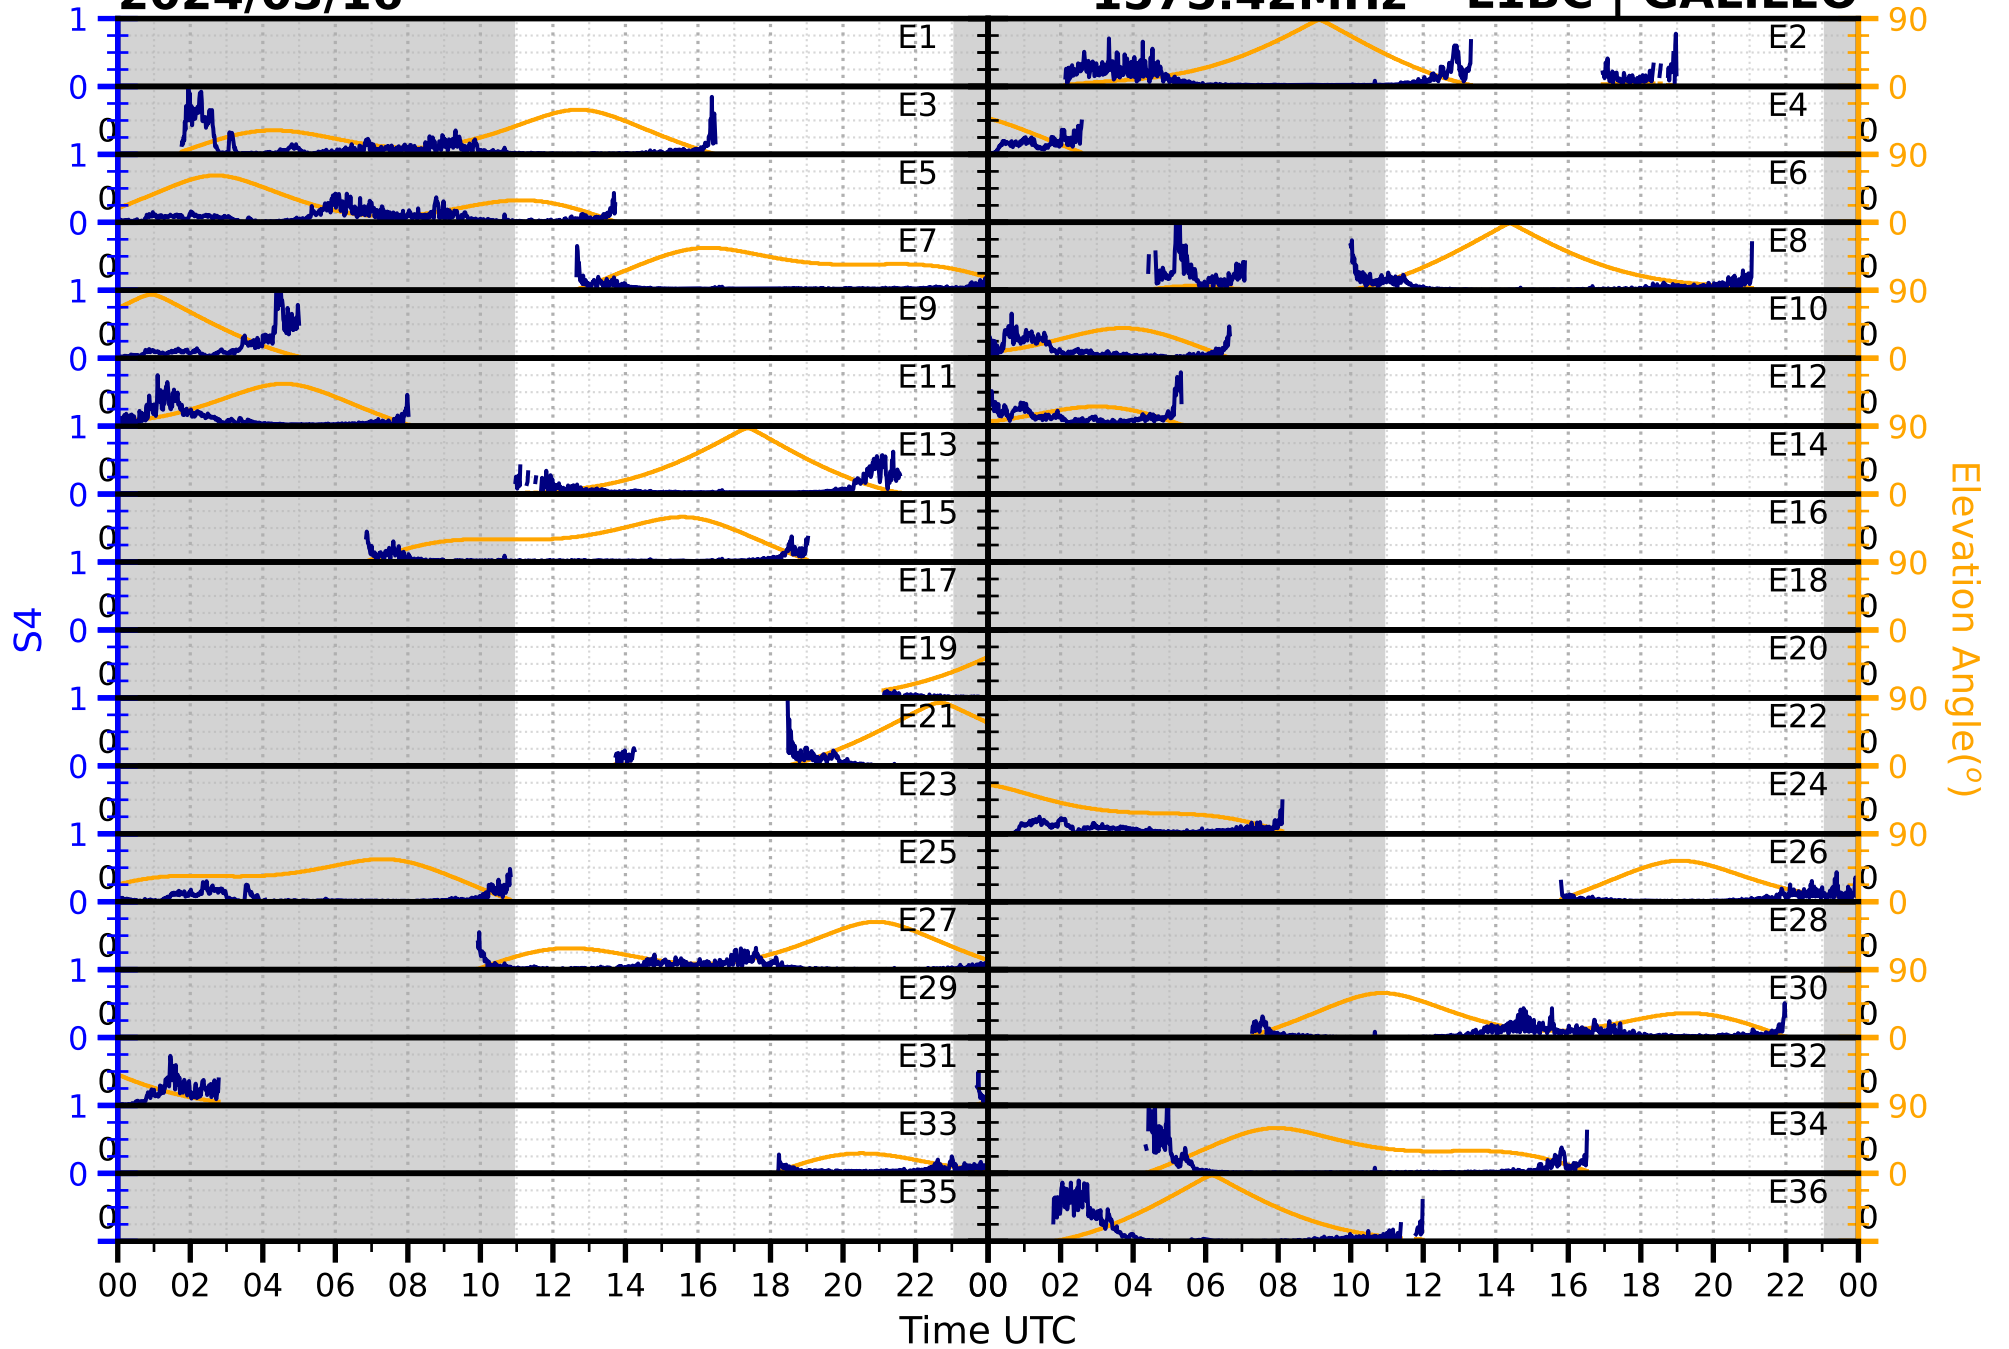

2024/03/16

S4

1575.42MHz

L1CA | GPS

2024/03/16

S4

1575.42MHz

L1BC

GALILEO

2024/03/16

S4

1602MHz

L1CA

GLONASS