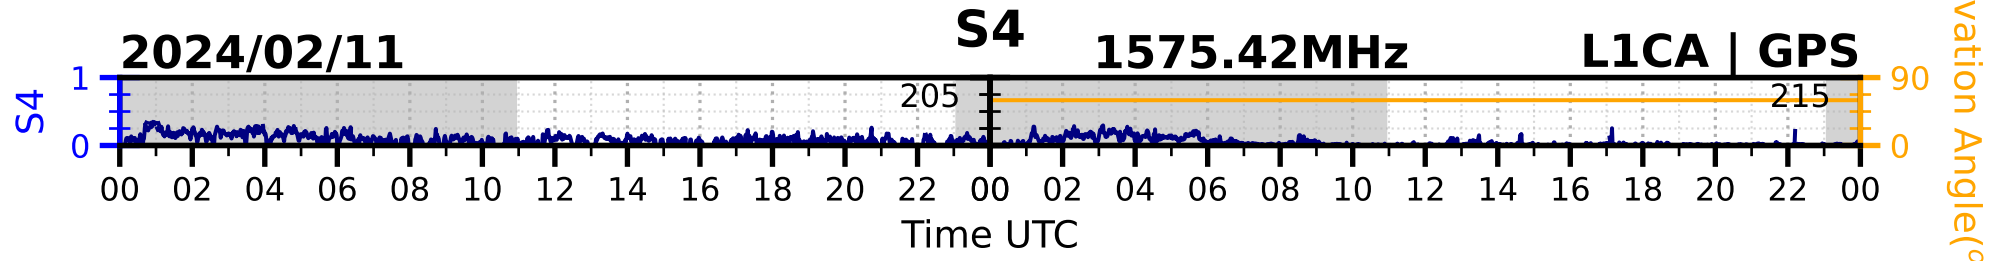

2024/02/11

S4

1575.42MHz

L1CA | GPS

2024/02/11

S4

1575.42MHz

L1BC | GALILEO

2024/02/11

S4

1602MHz

L1CA | GLONASS