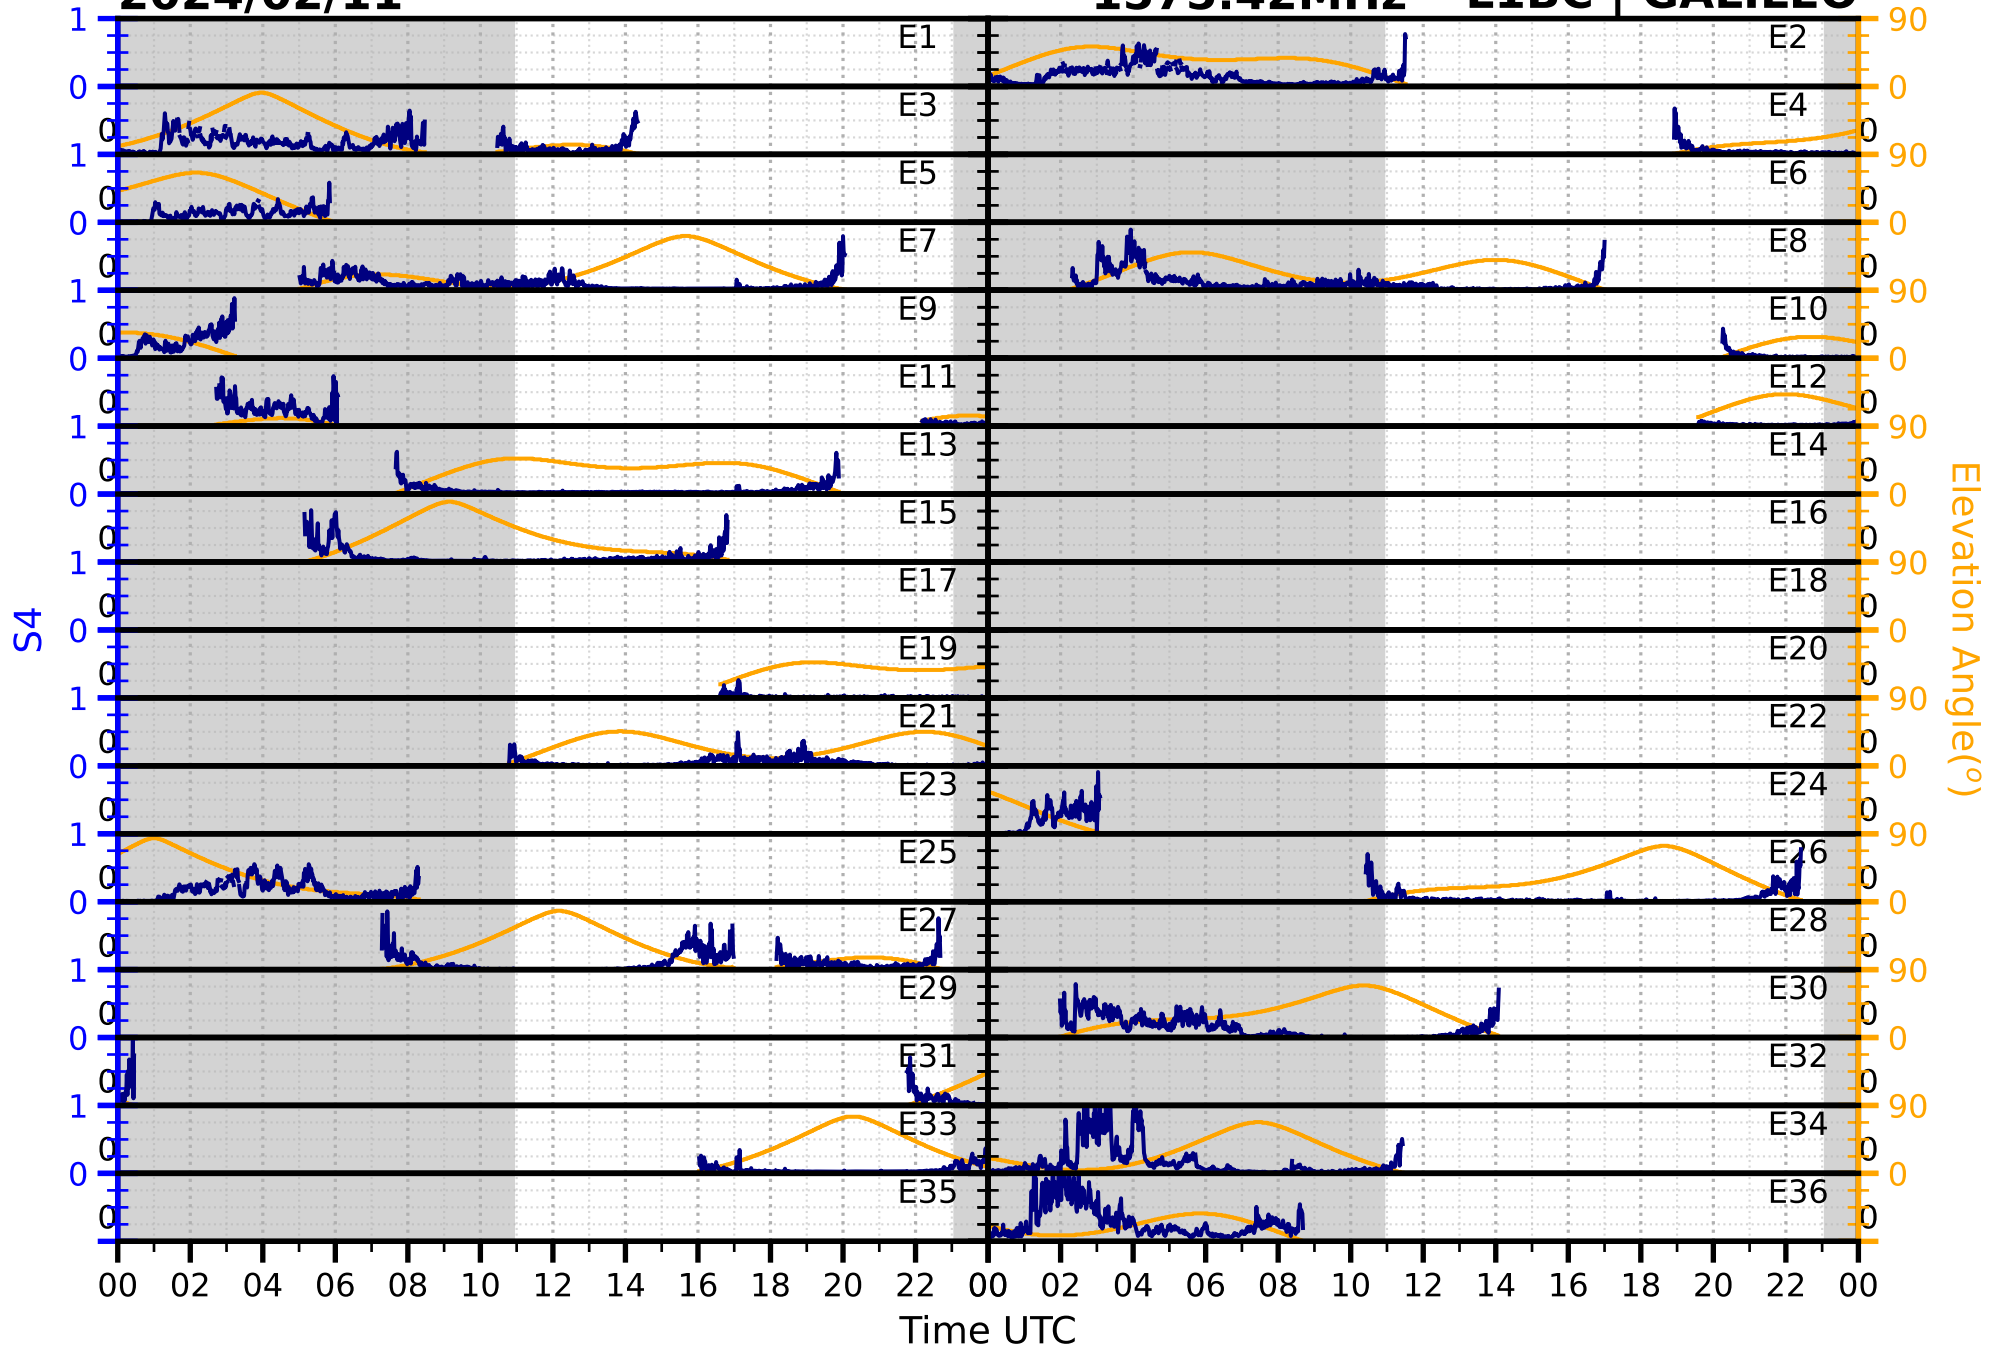

2024/02/11

S4

1575.42MHz

L1CA | GPS

2024/02/11

S4

1575.42MHz

L1BC | GALILEO

2024/02/11

S4

1602MHz

L1CA | GLONASS