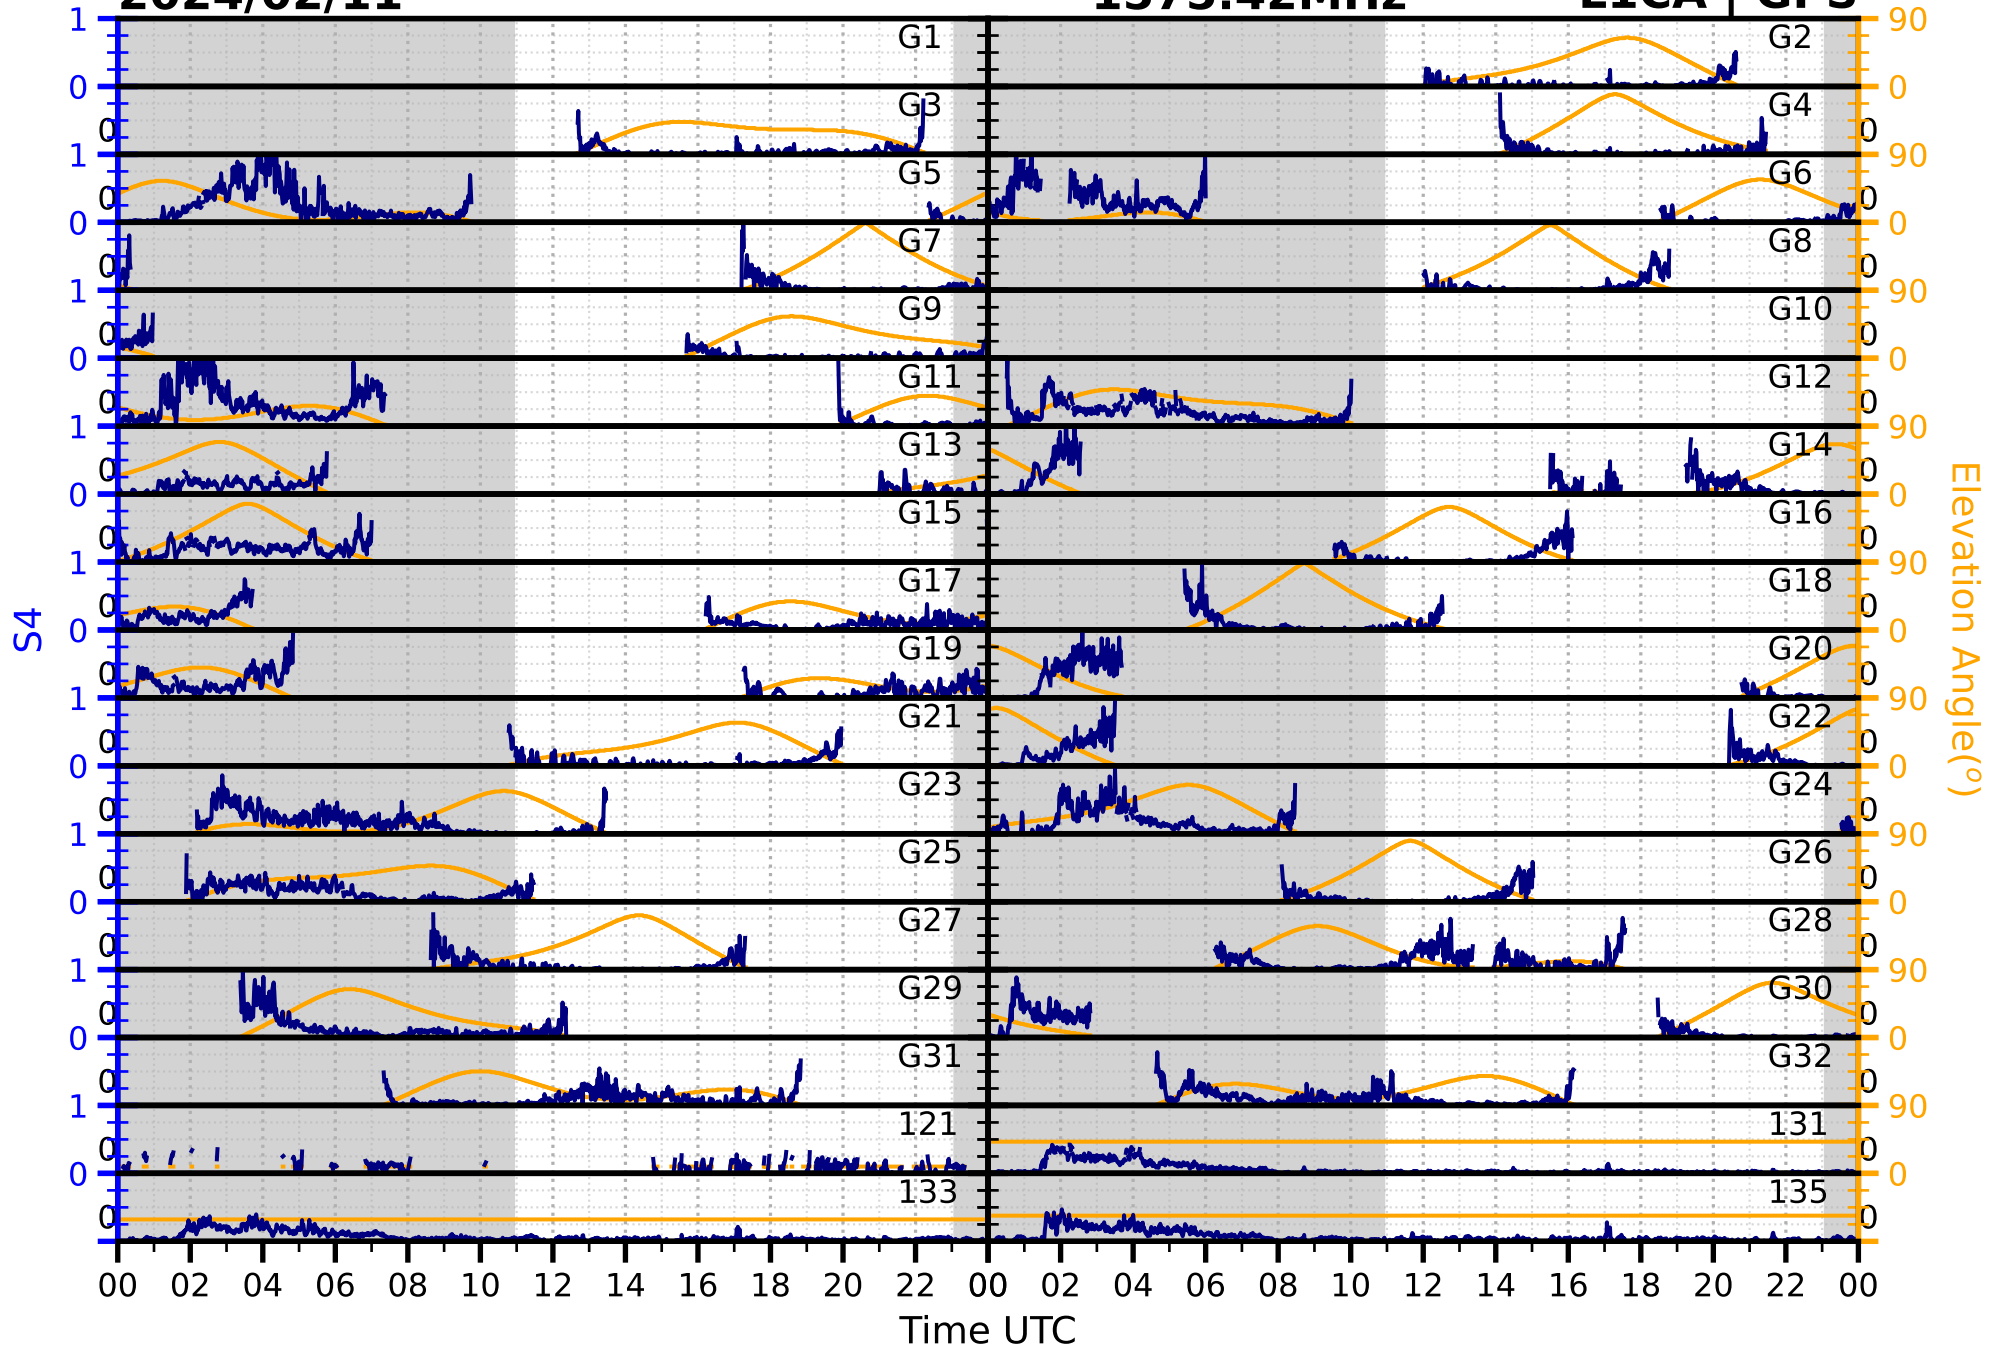

2024/02/11

S4

1575.42MHz

L1CA | GPS

2024/02/11

S4

1575.42MHz

L1BC | GALILEO

2024/02/11

S4

1602MHz

L1CA | GLONASS