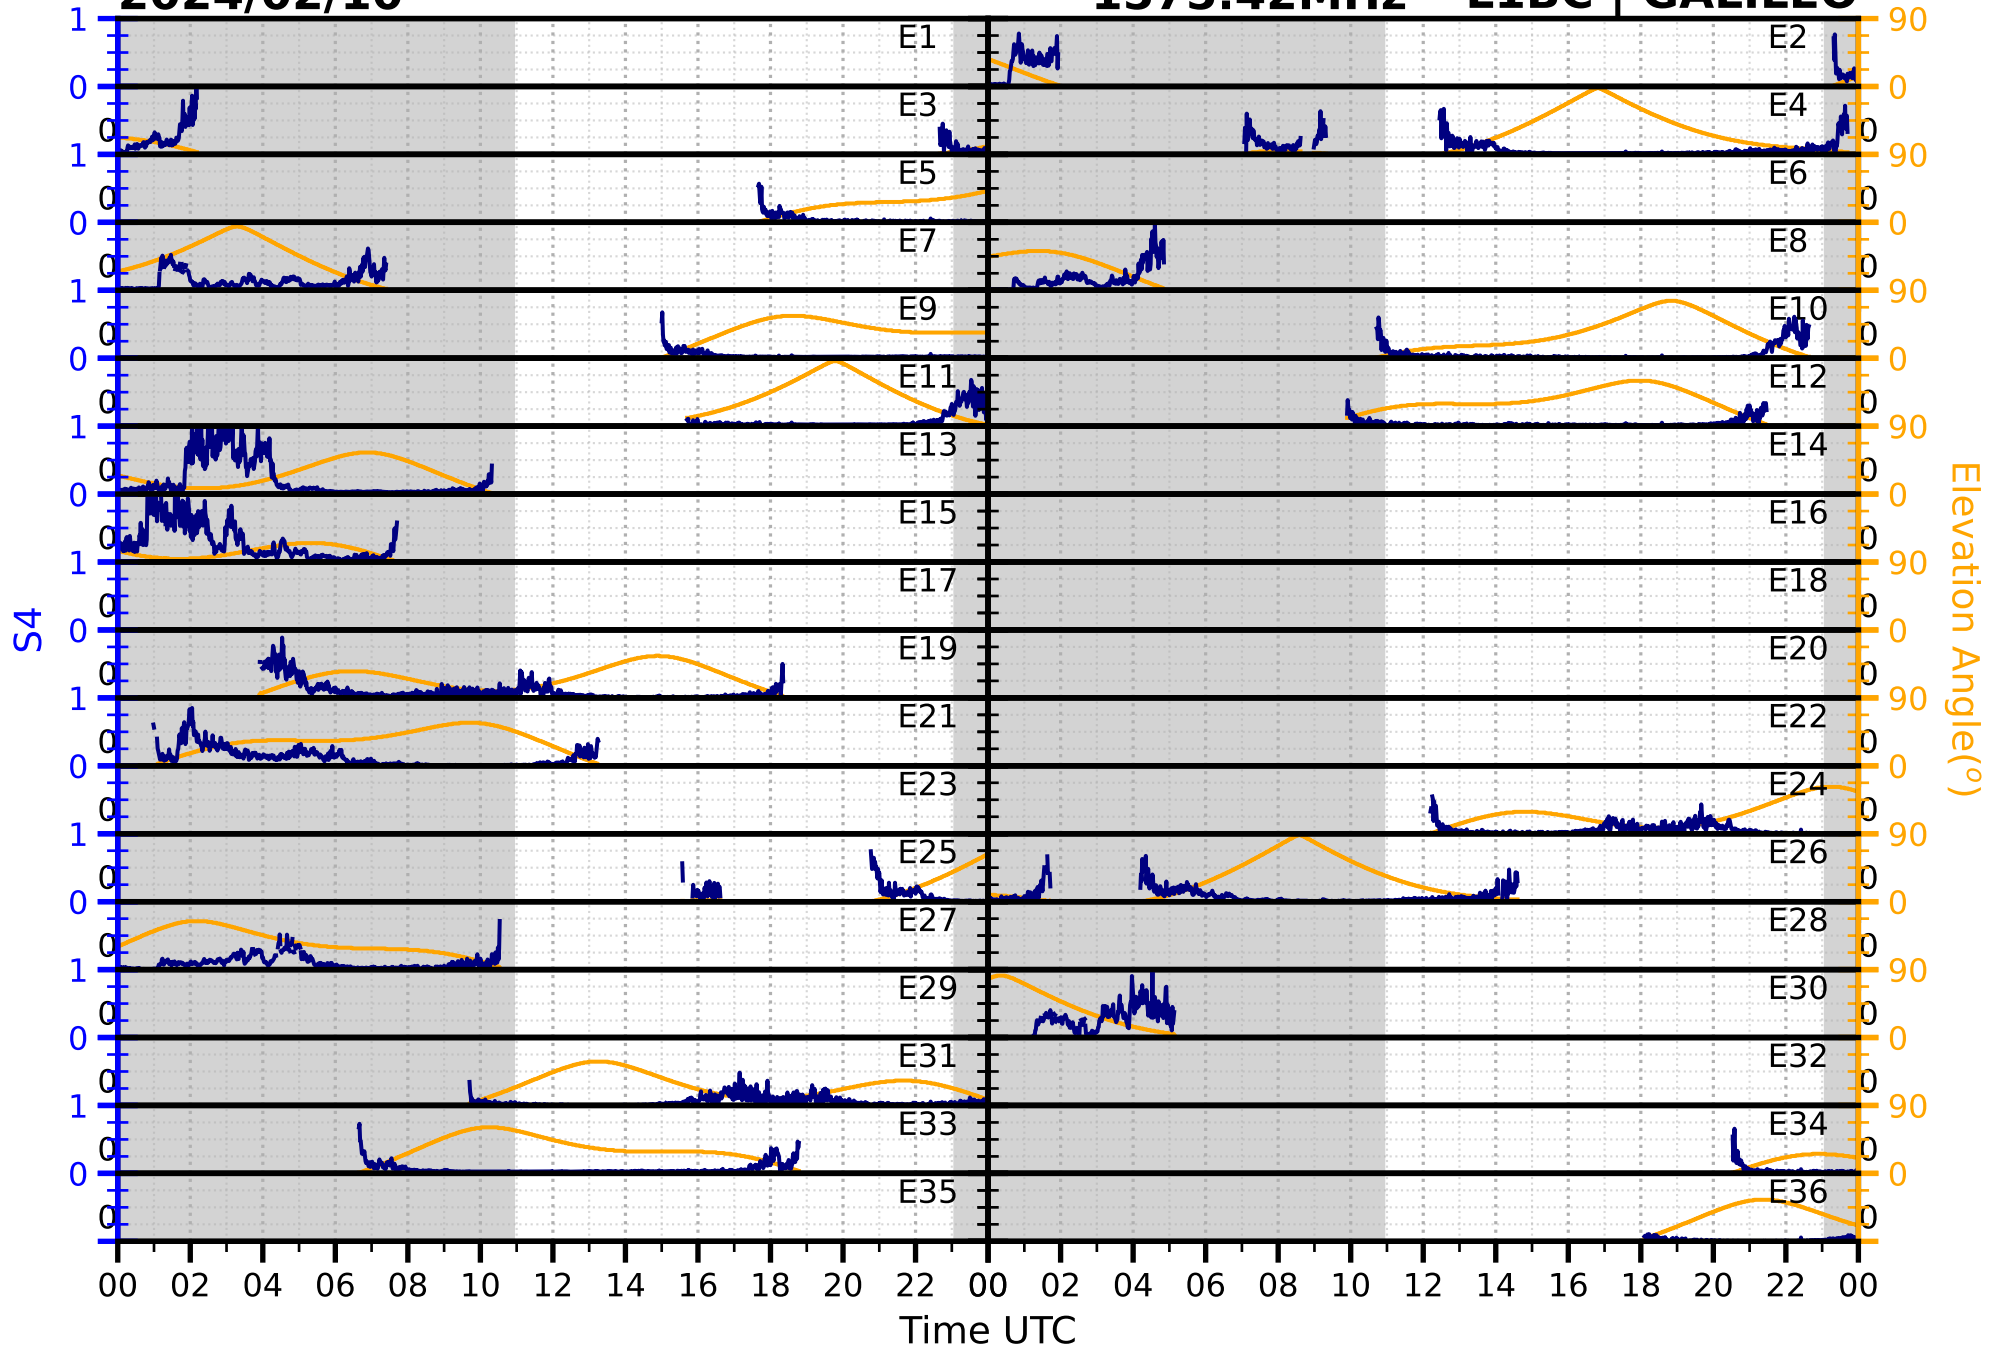

2024/02/10

S4

1575.42MHz

L1CA | GPS

2024/02/10

S4

1575.42MHz

L1BC | GALILEO

2024/02/10

S4

1602MHz

L1CA | GLONASS