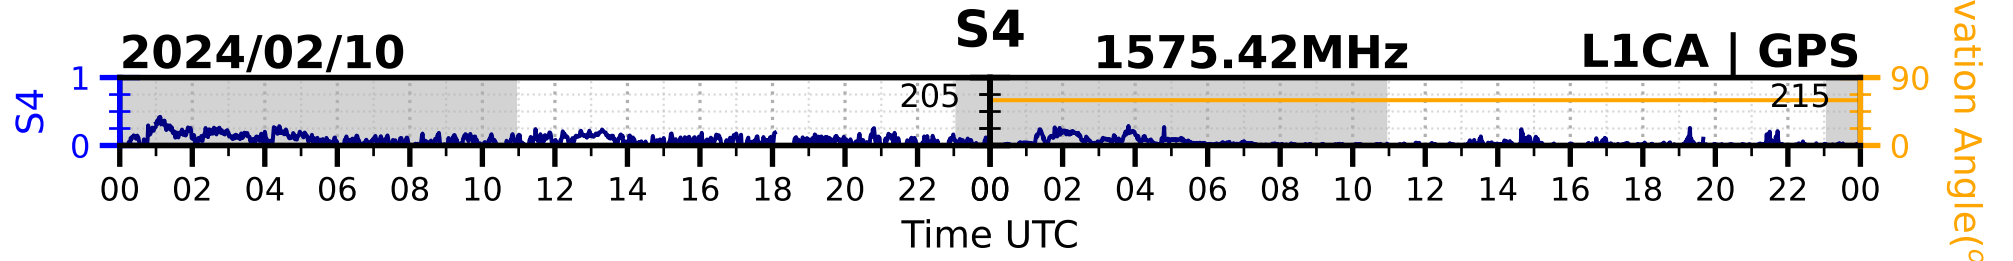

2024/02/10

S4

1575.42MHz

L1CA | GPS

2024/02/10

S4

1575.42MHz

L1BC | GALILEO

2024/02/10

S4

1602MHz

L1CA | GLONASS