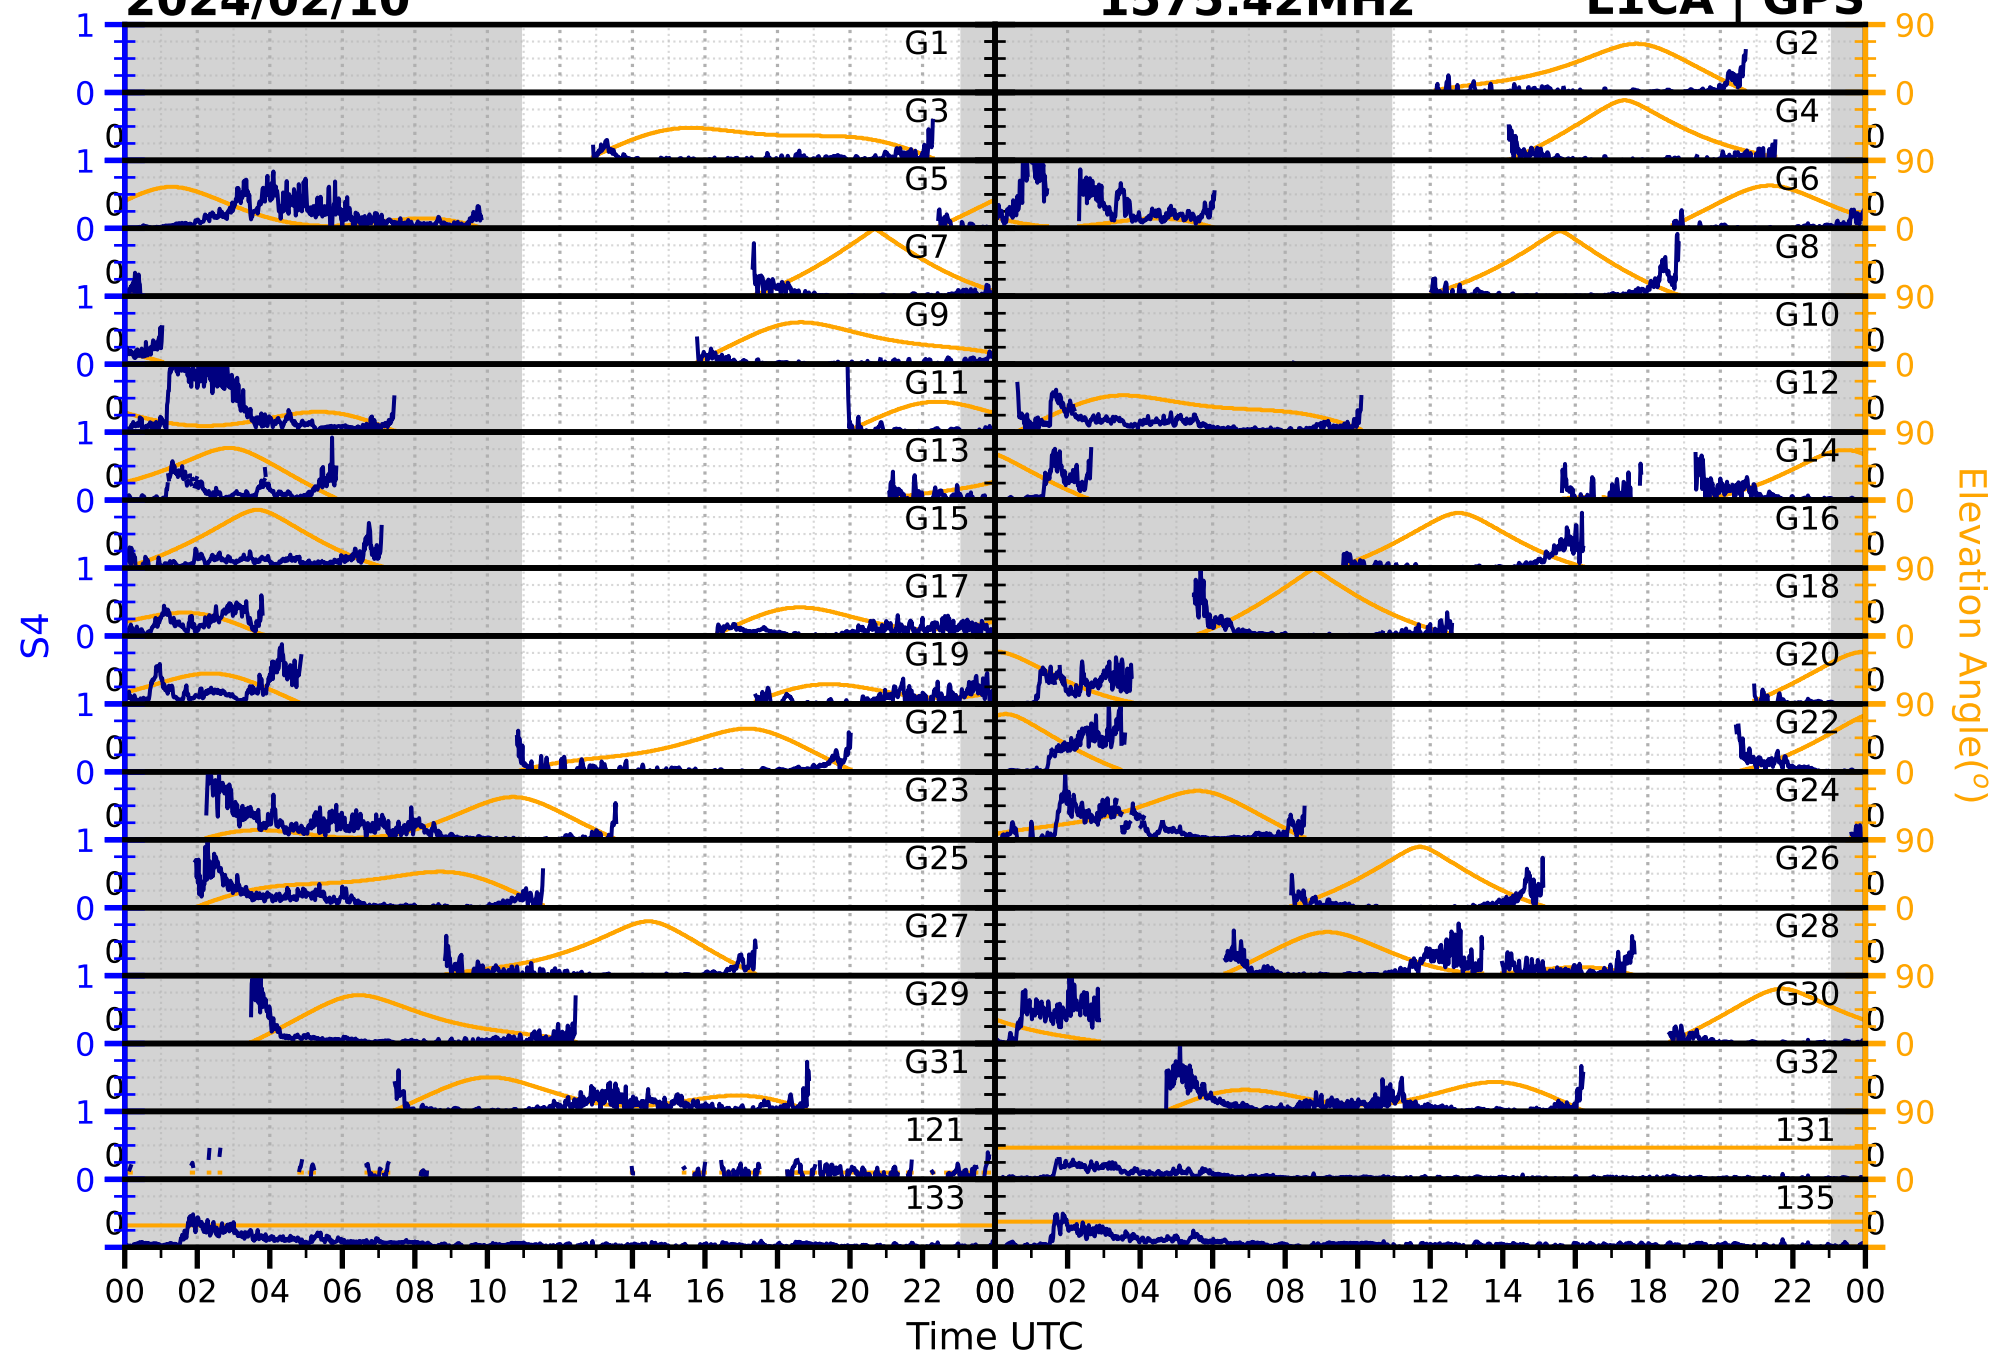

2024/02/10

S4

1575.42MHz

L1CA | GPS

2024/02/10

S4

1575.42MHz

L1BC | GALILEO

2024/02/10

S4

1602MHz

L1CA | GLONASS