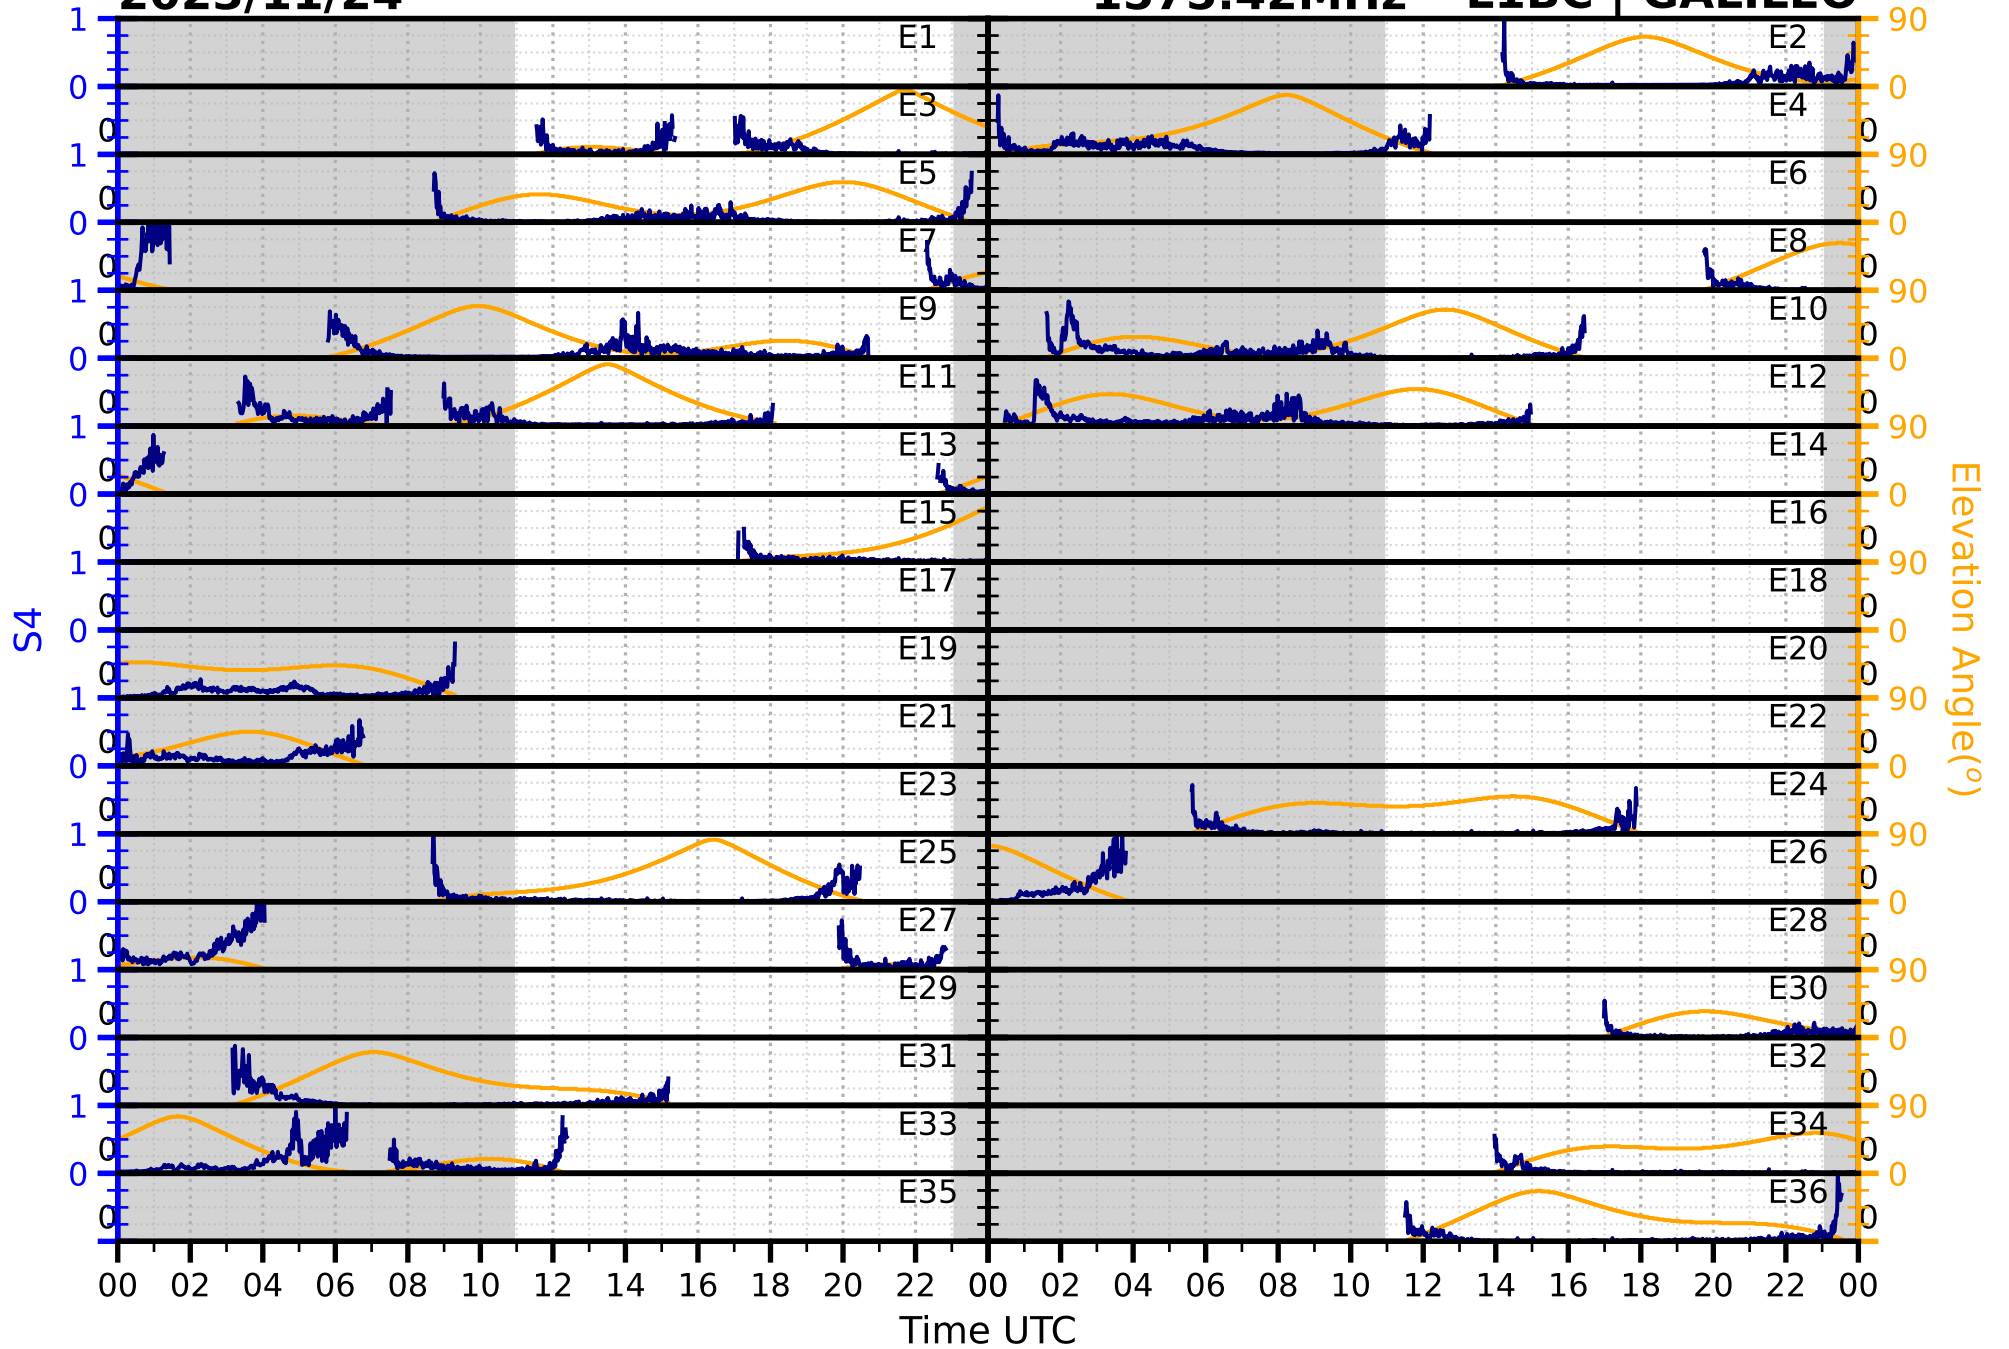

2023/11/24

S4

1575.42MHz

L1CA | GPS

2023/11/24

S4

1575.42MHz

L1BC | GALILEO

2023/11/24

S4

1602MHz

L1CA | GLONASS