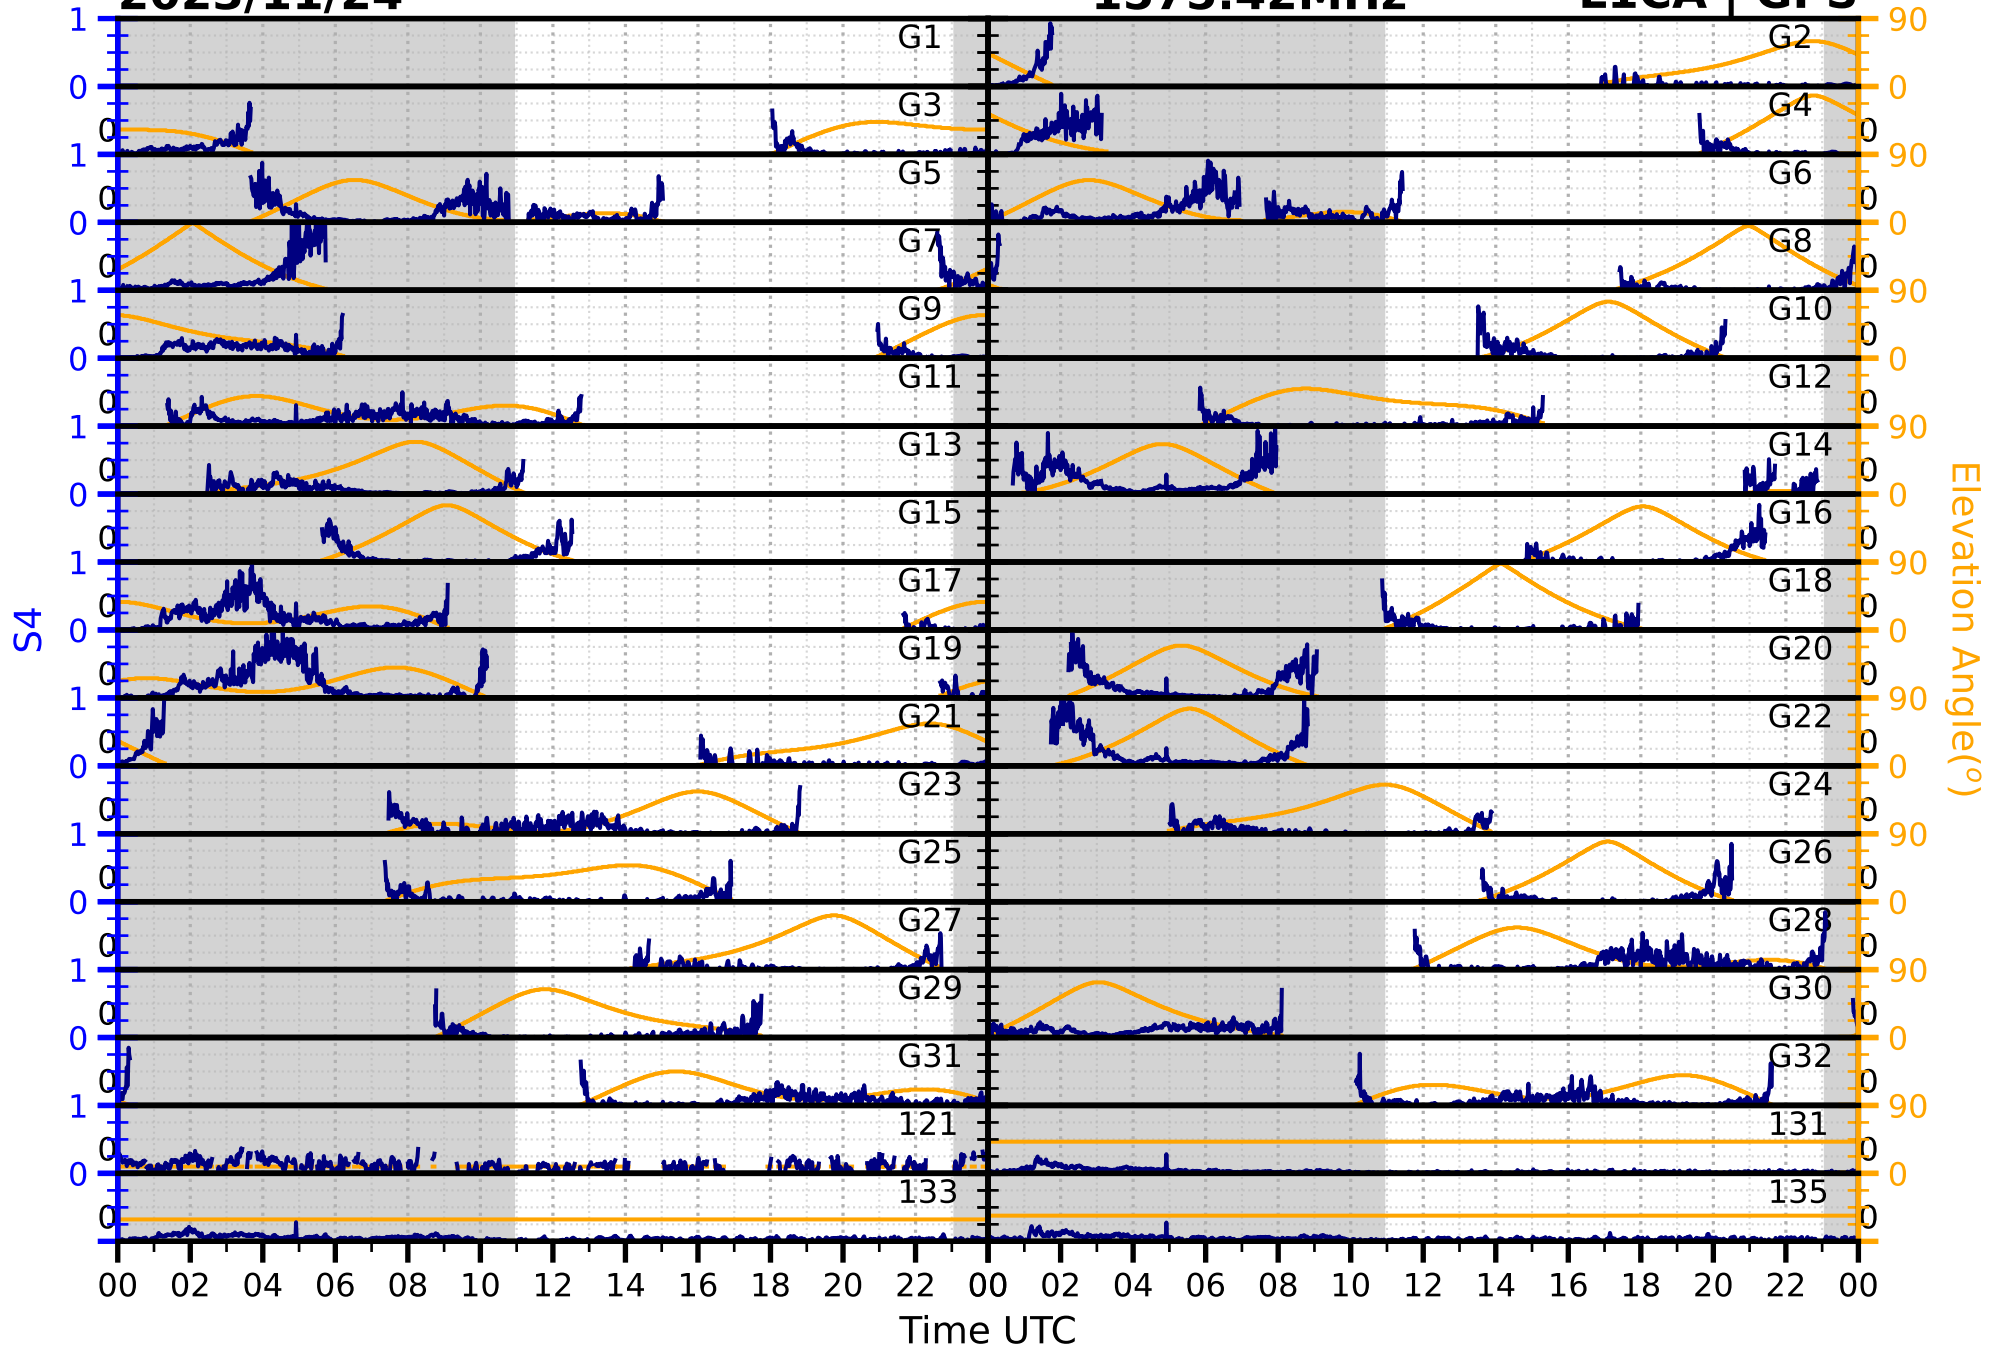

2023/11/24

S4

1575.42MHz

L1CA | GPS

2023/11/24

S4

1575.42MHz

L1BC | GALILEO

2023/11/24

S4

1602MHz

L1CA | GLONASS