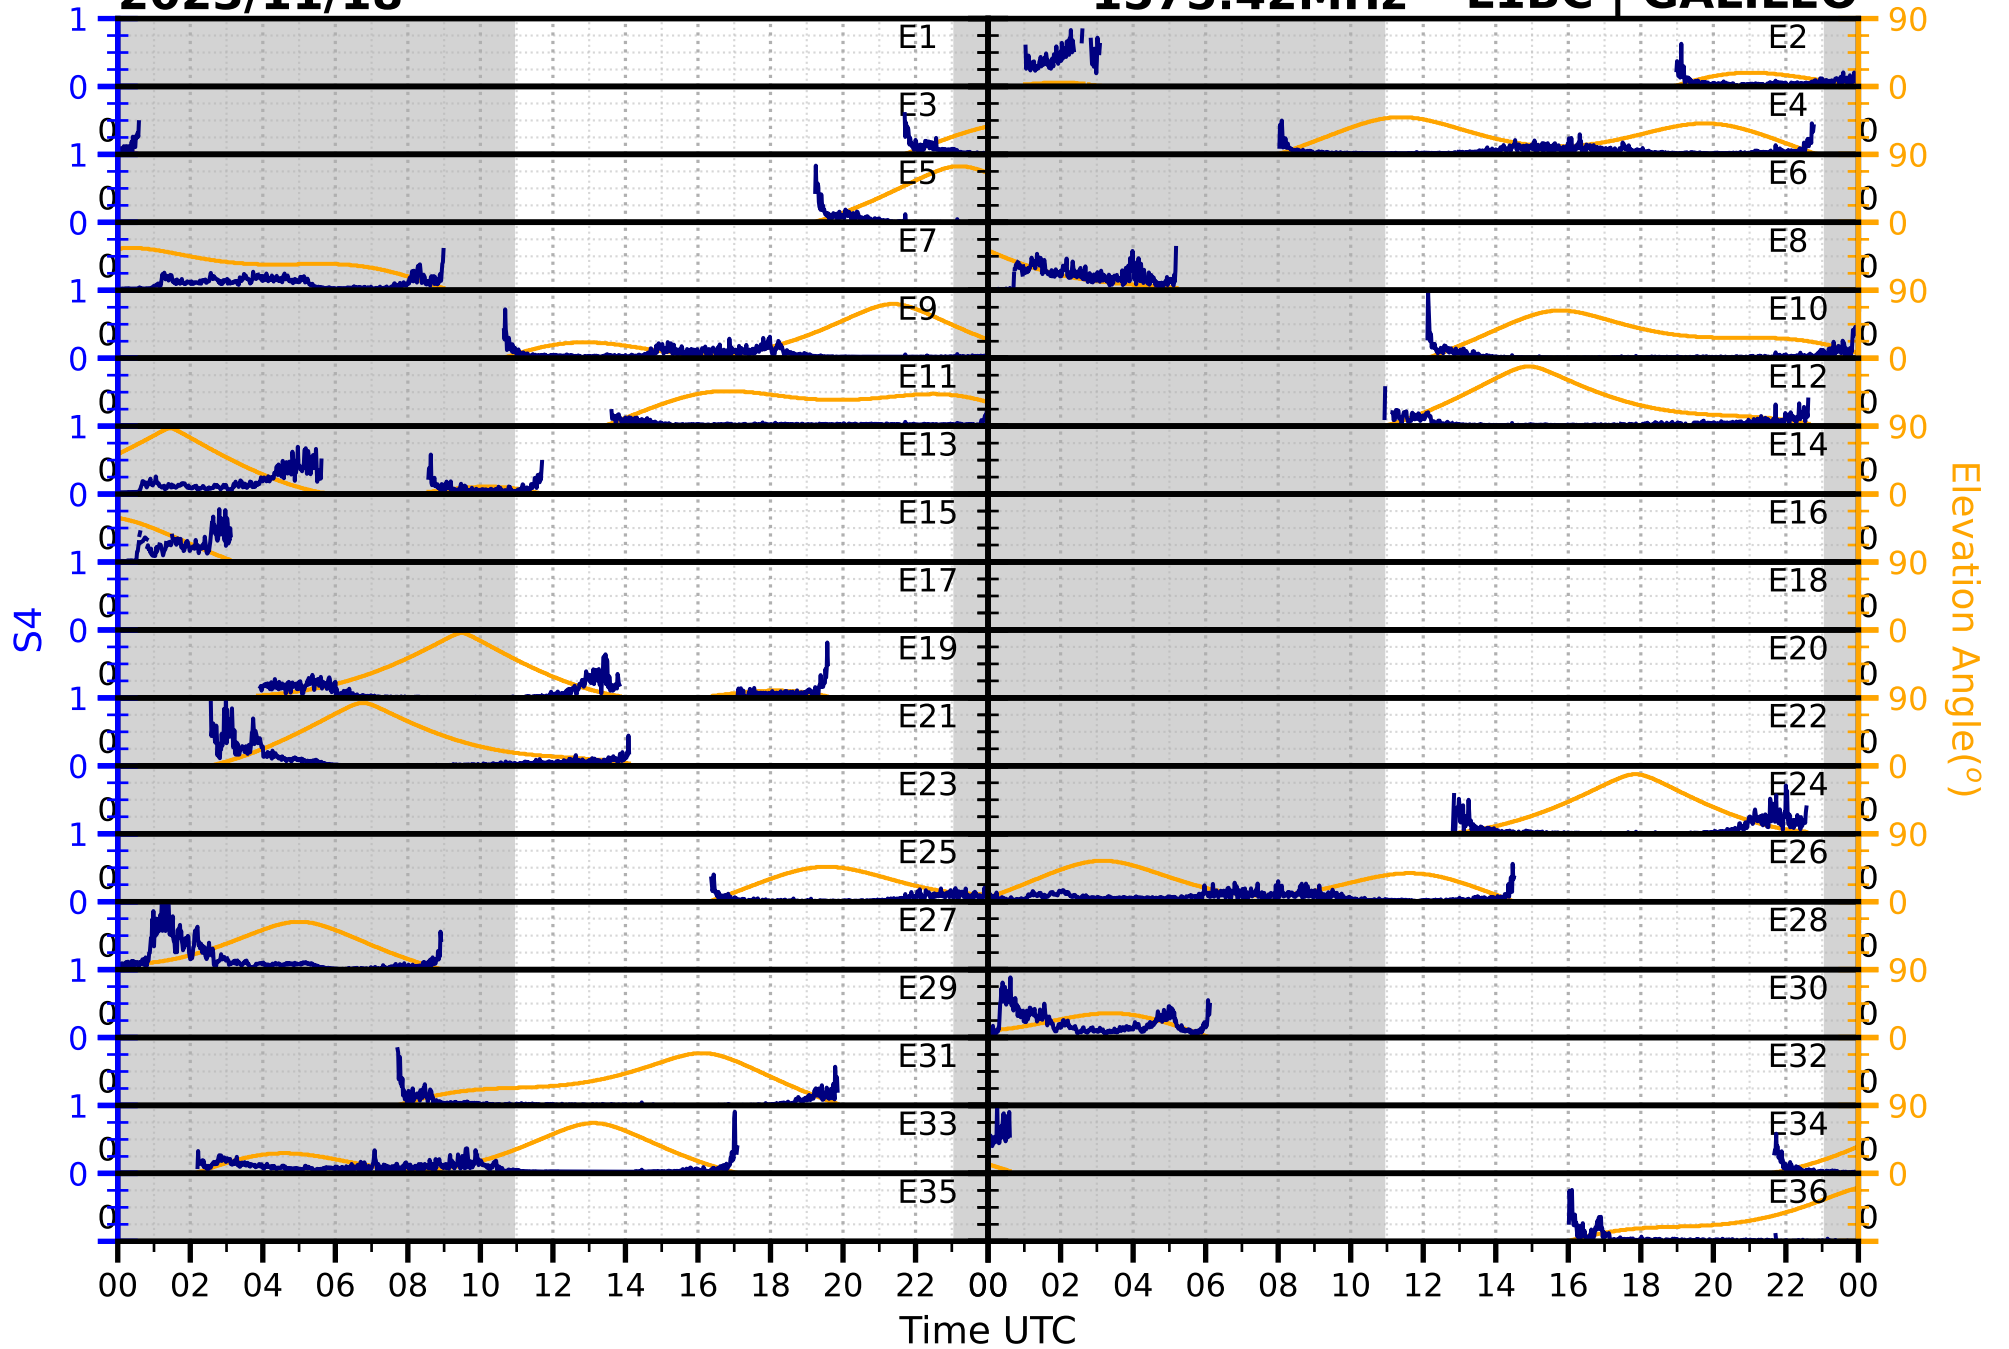

2023/11/18

S4

1575.42MHz

L1CA | GPS

2023/11/18

S4

1575.42MHz

L1BC | GALILEO

2023/11/18

S4

1602MHz

L1CA | GLONASS