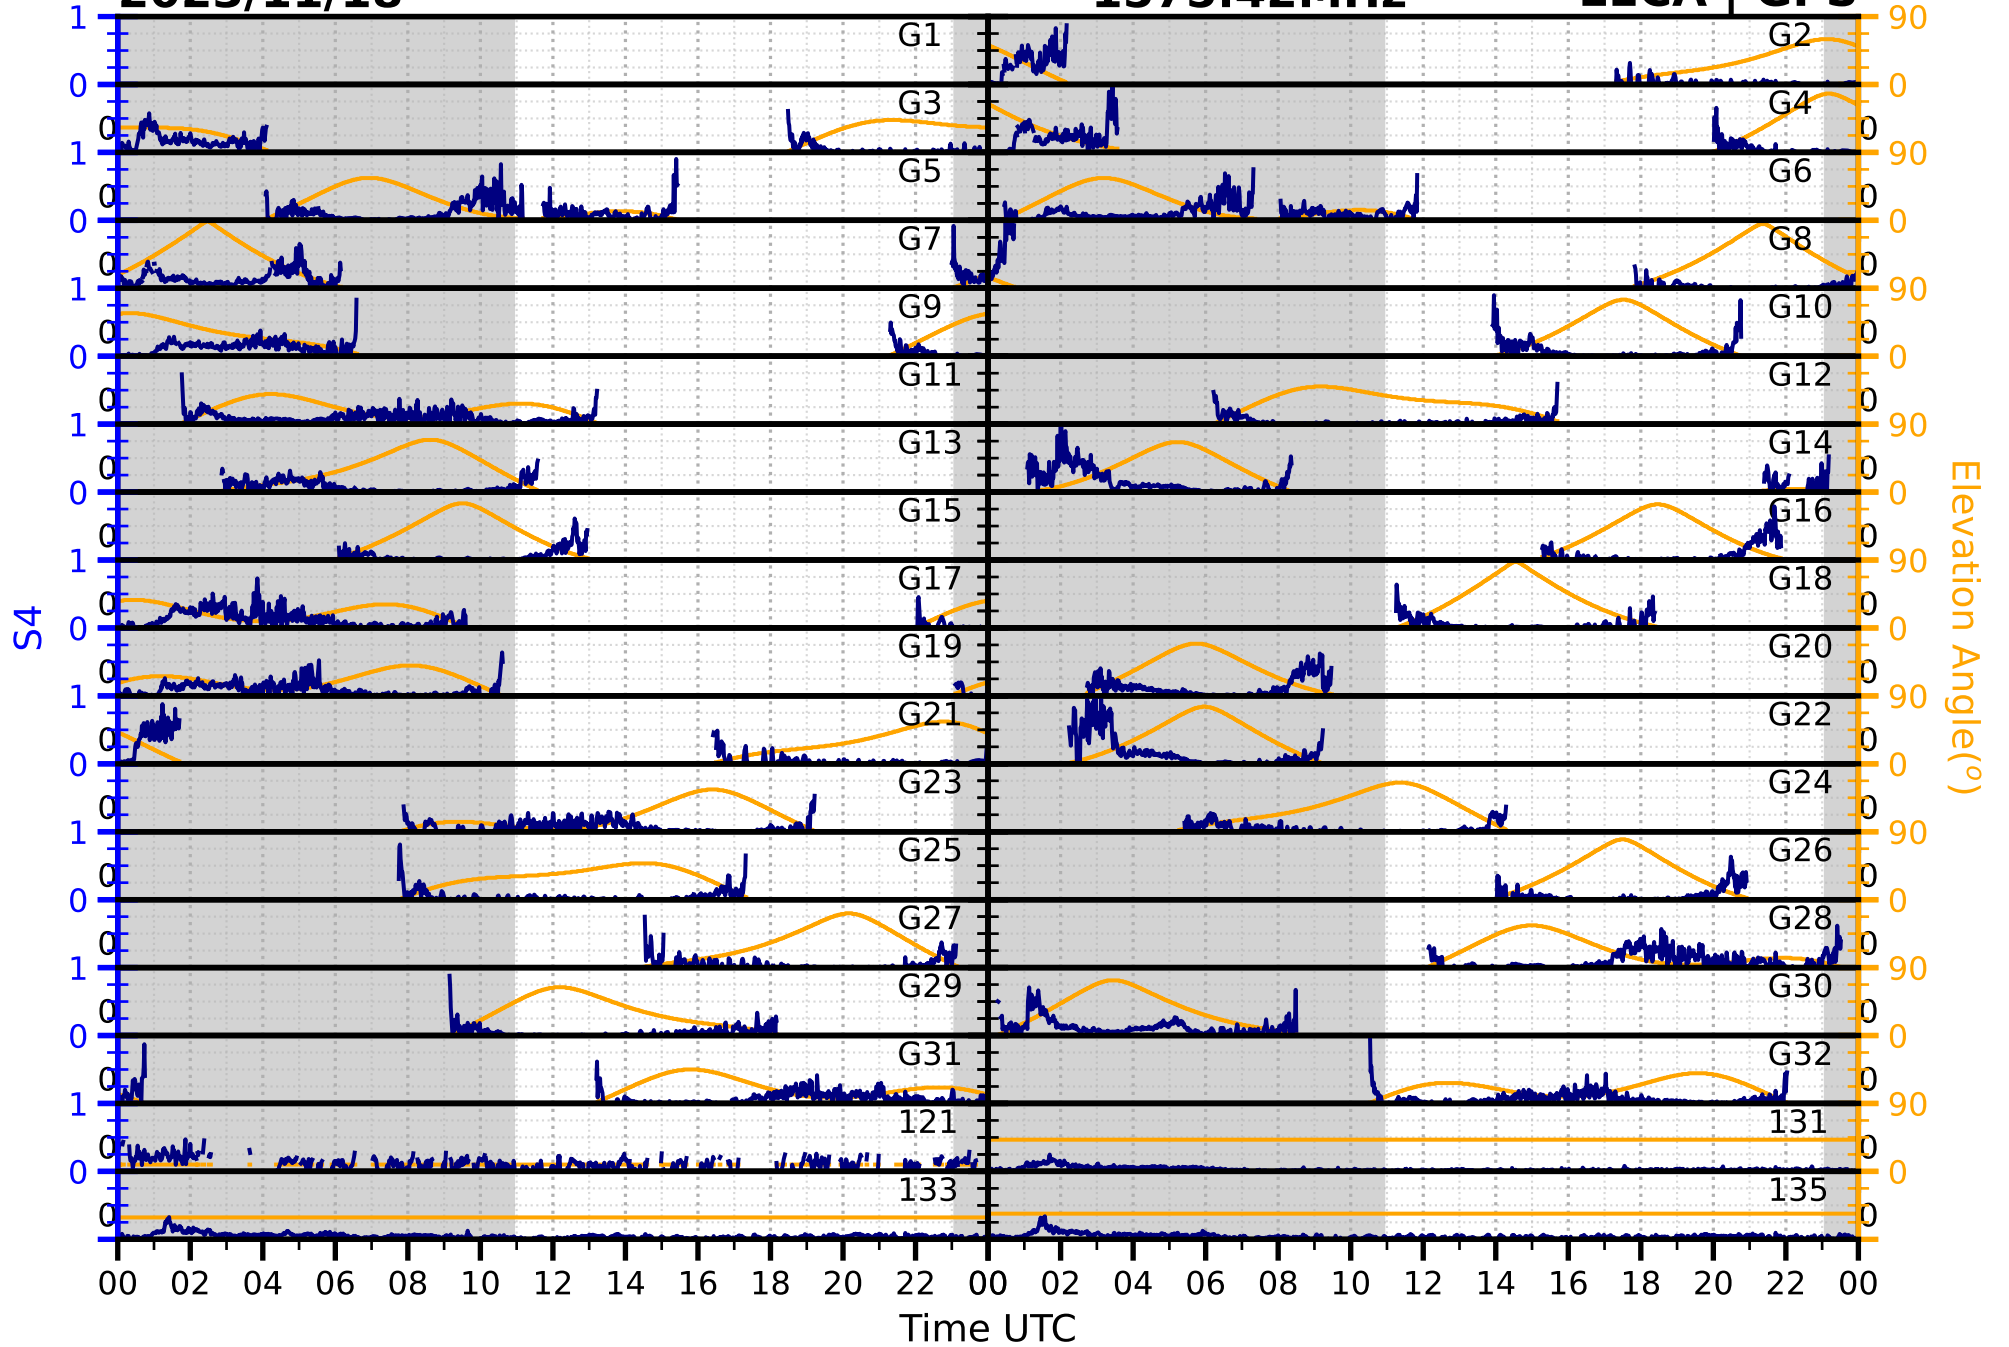

2023/11/18

S4

1575.42MHz

L1CA | GPS

2023/11/18

S4

1575.42MHz

L1BC | GALILEO

2023/11/18

S4

1602MHz

L1CA | GLONASS