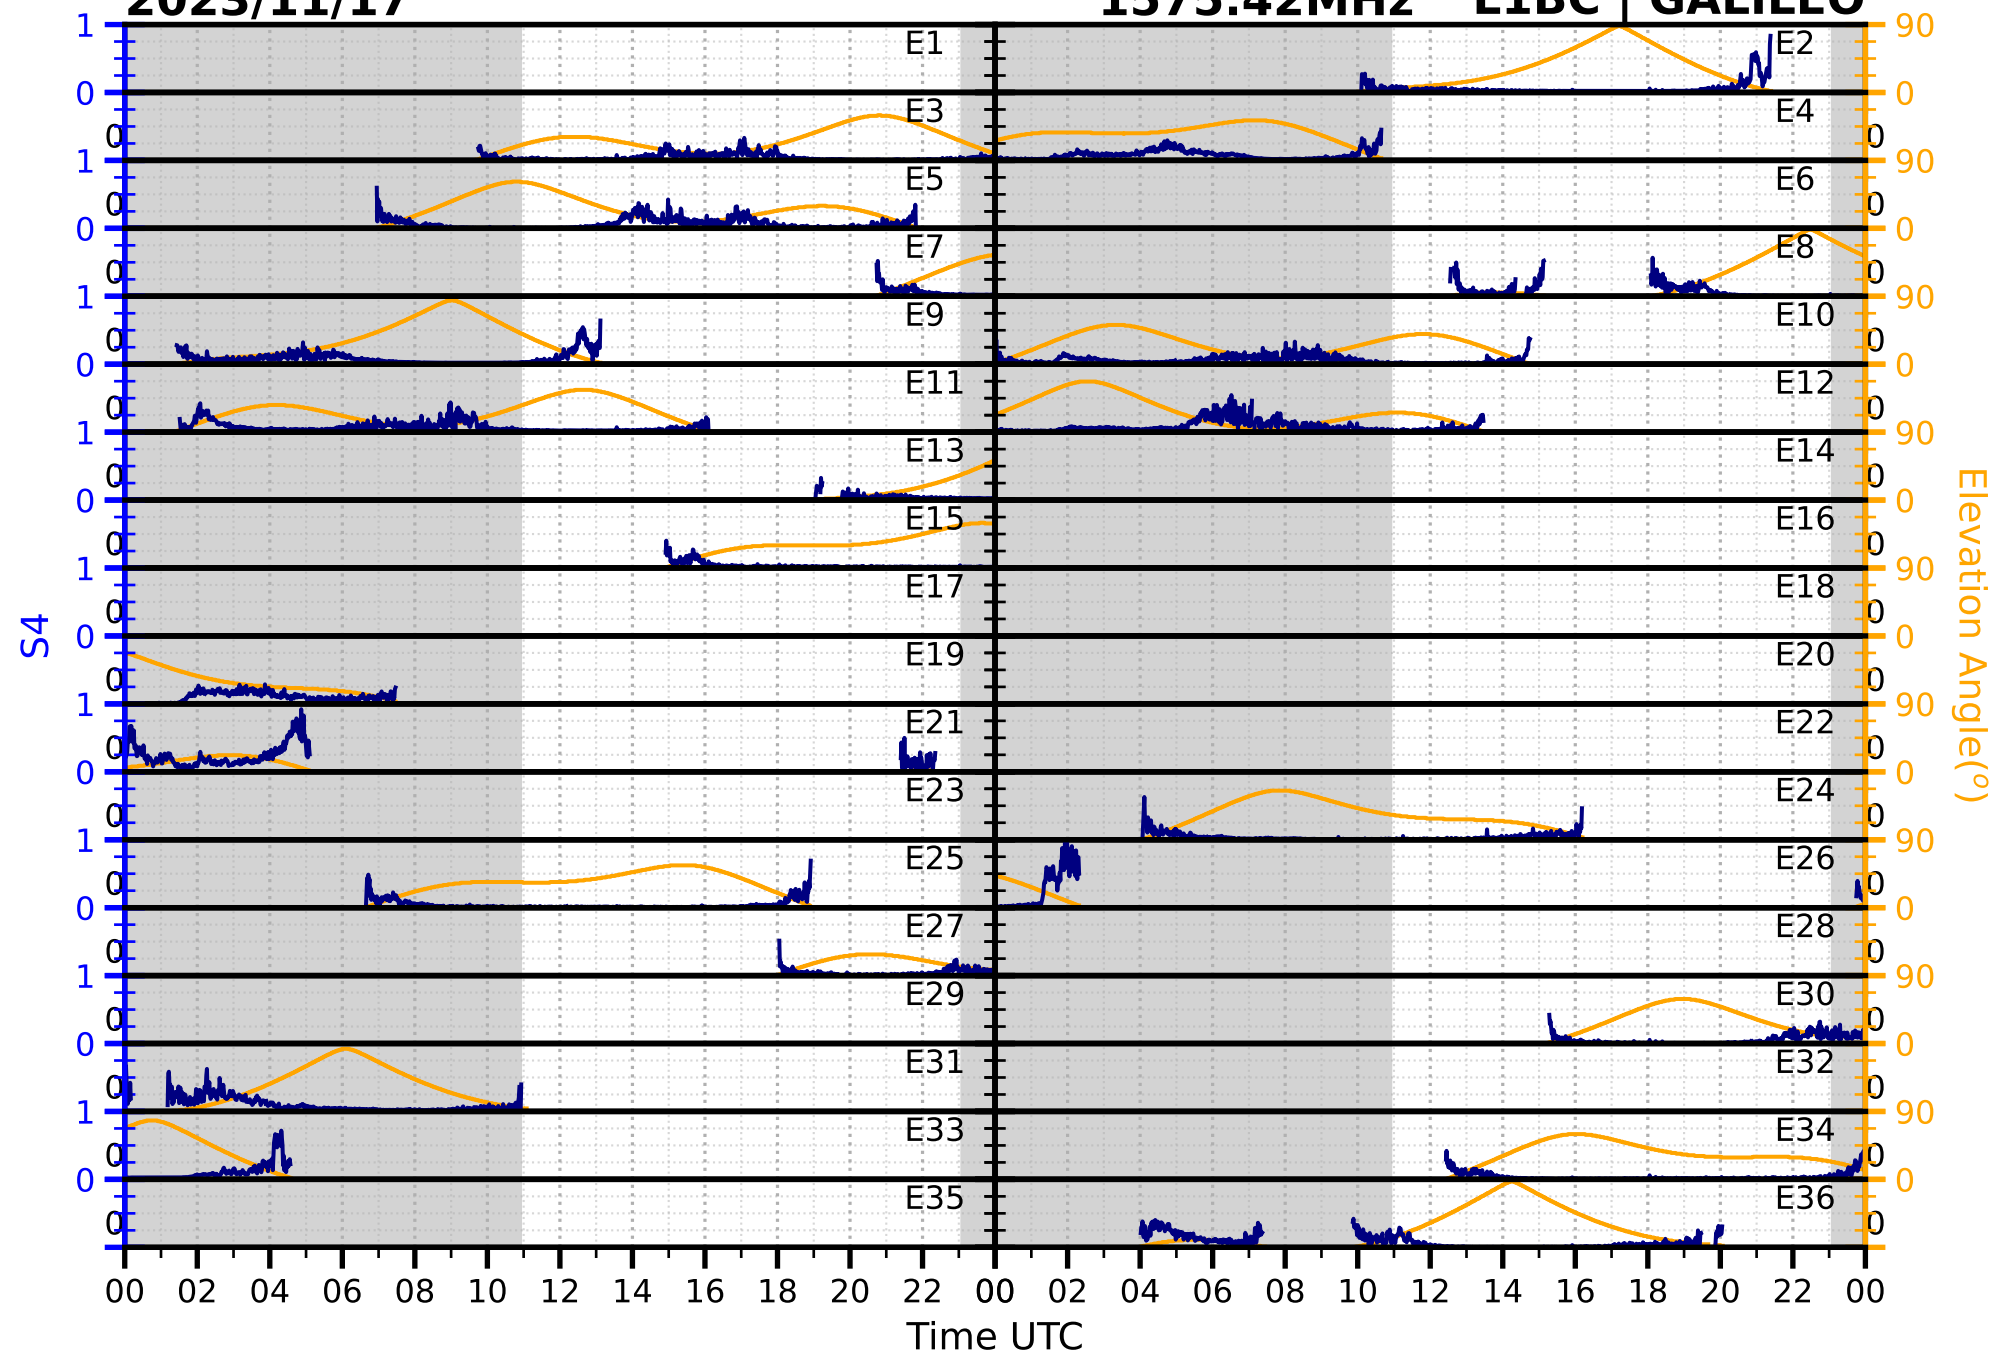

2023/11/17

S4

1575.42MHz

L1CA | GPS

2023/11/17

S4 1575.42MHz L1BC | GALILEO

2023/11/17

S4

1602MHz

L1CA | GLONASS