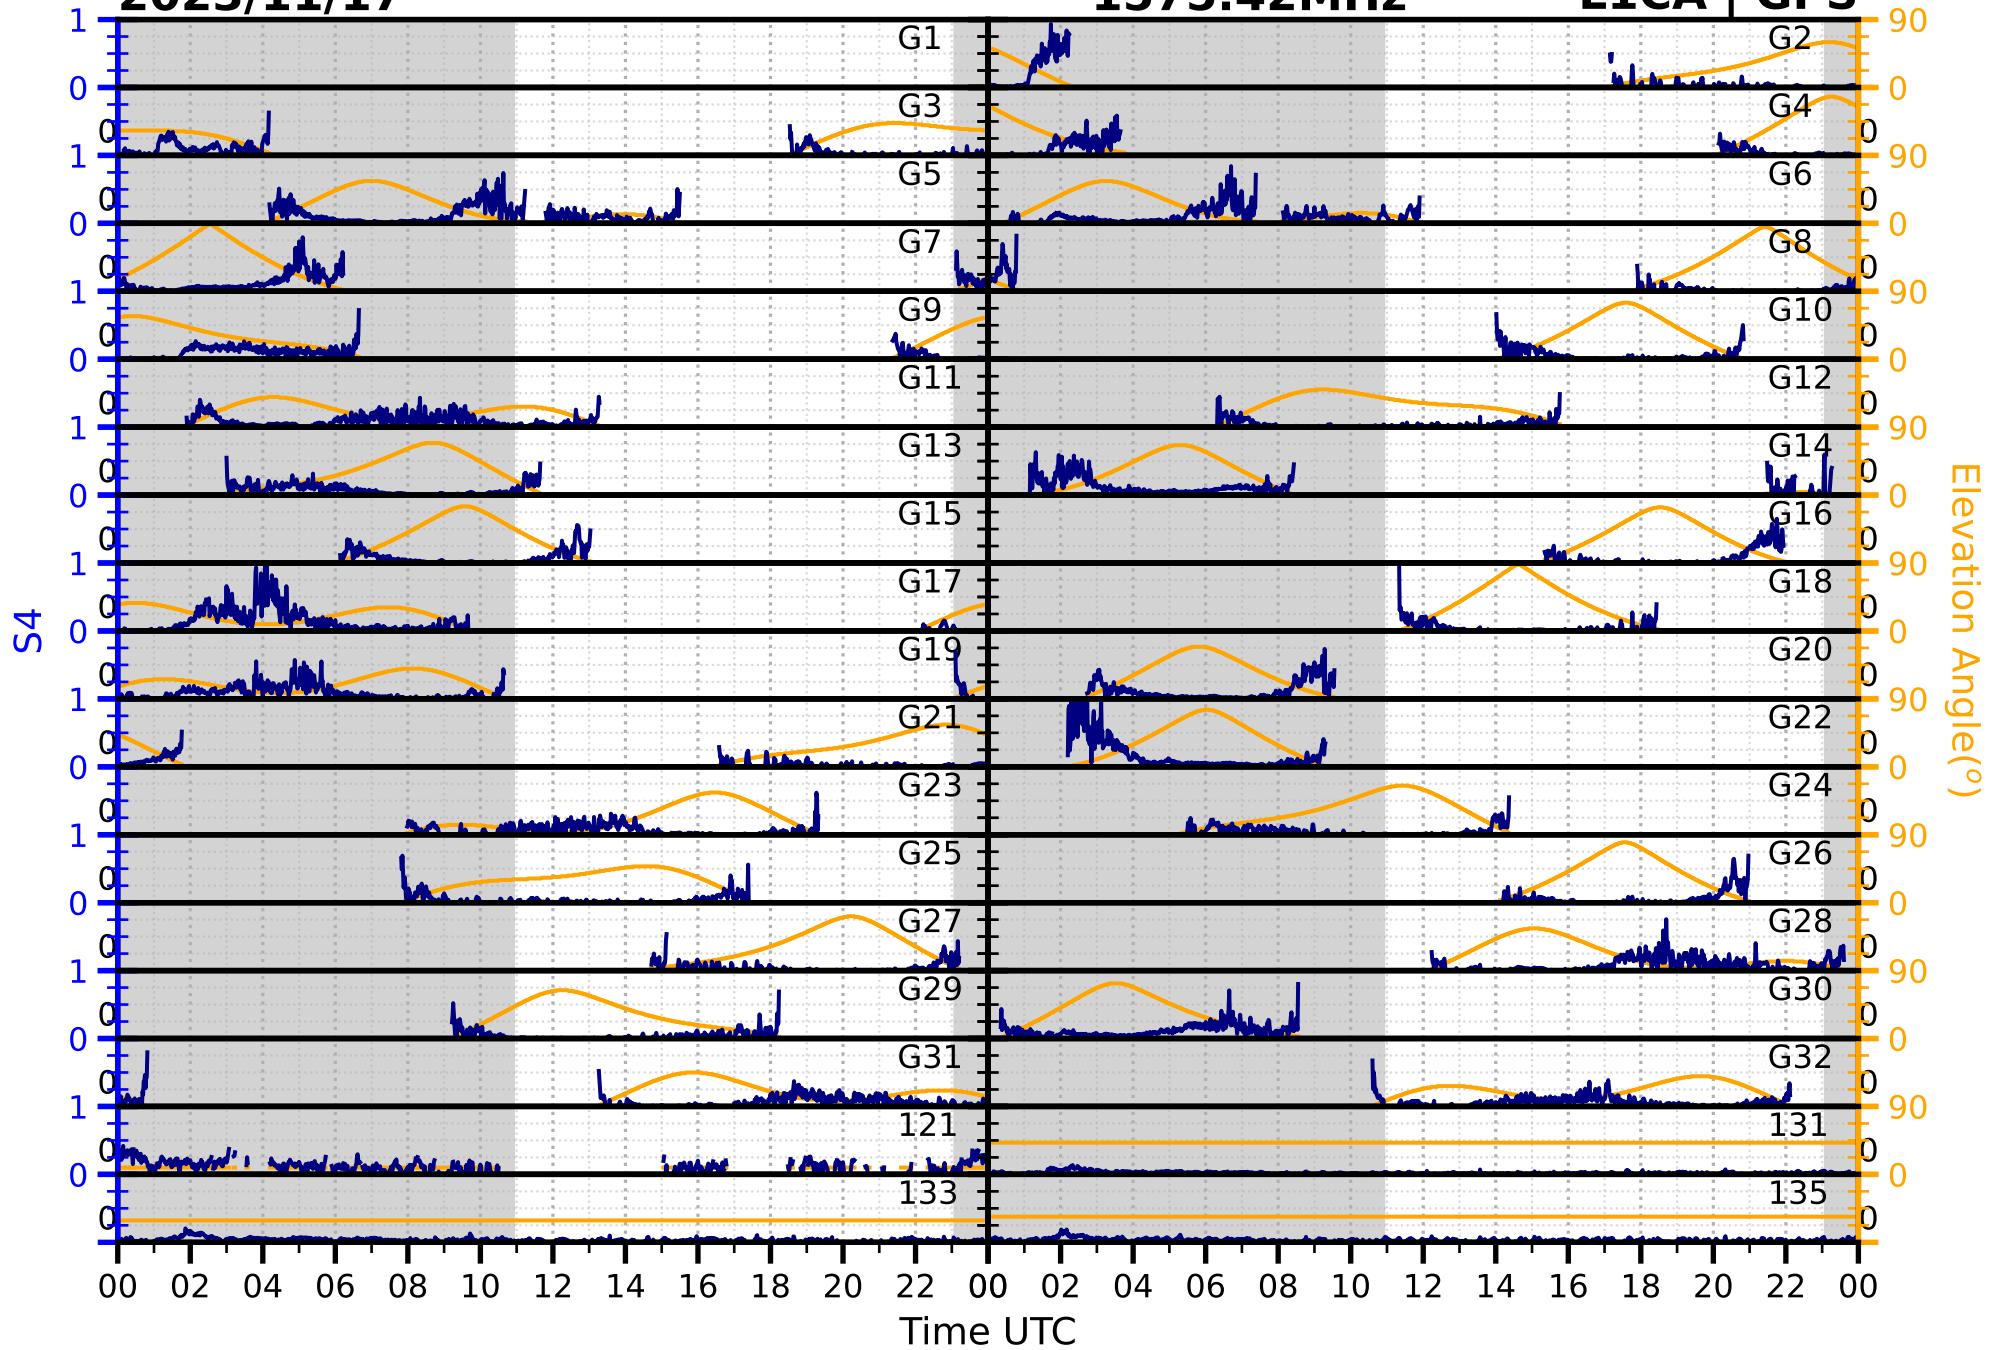

2023/11/17

S4

1575.42MHz

L1CA | GPS

2023/11/17

S4 1575.42MHz L1BC | GALILEO

2023/11/17

S4

1602MHz

L1CA | GLONASS