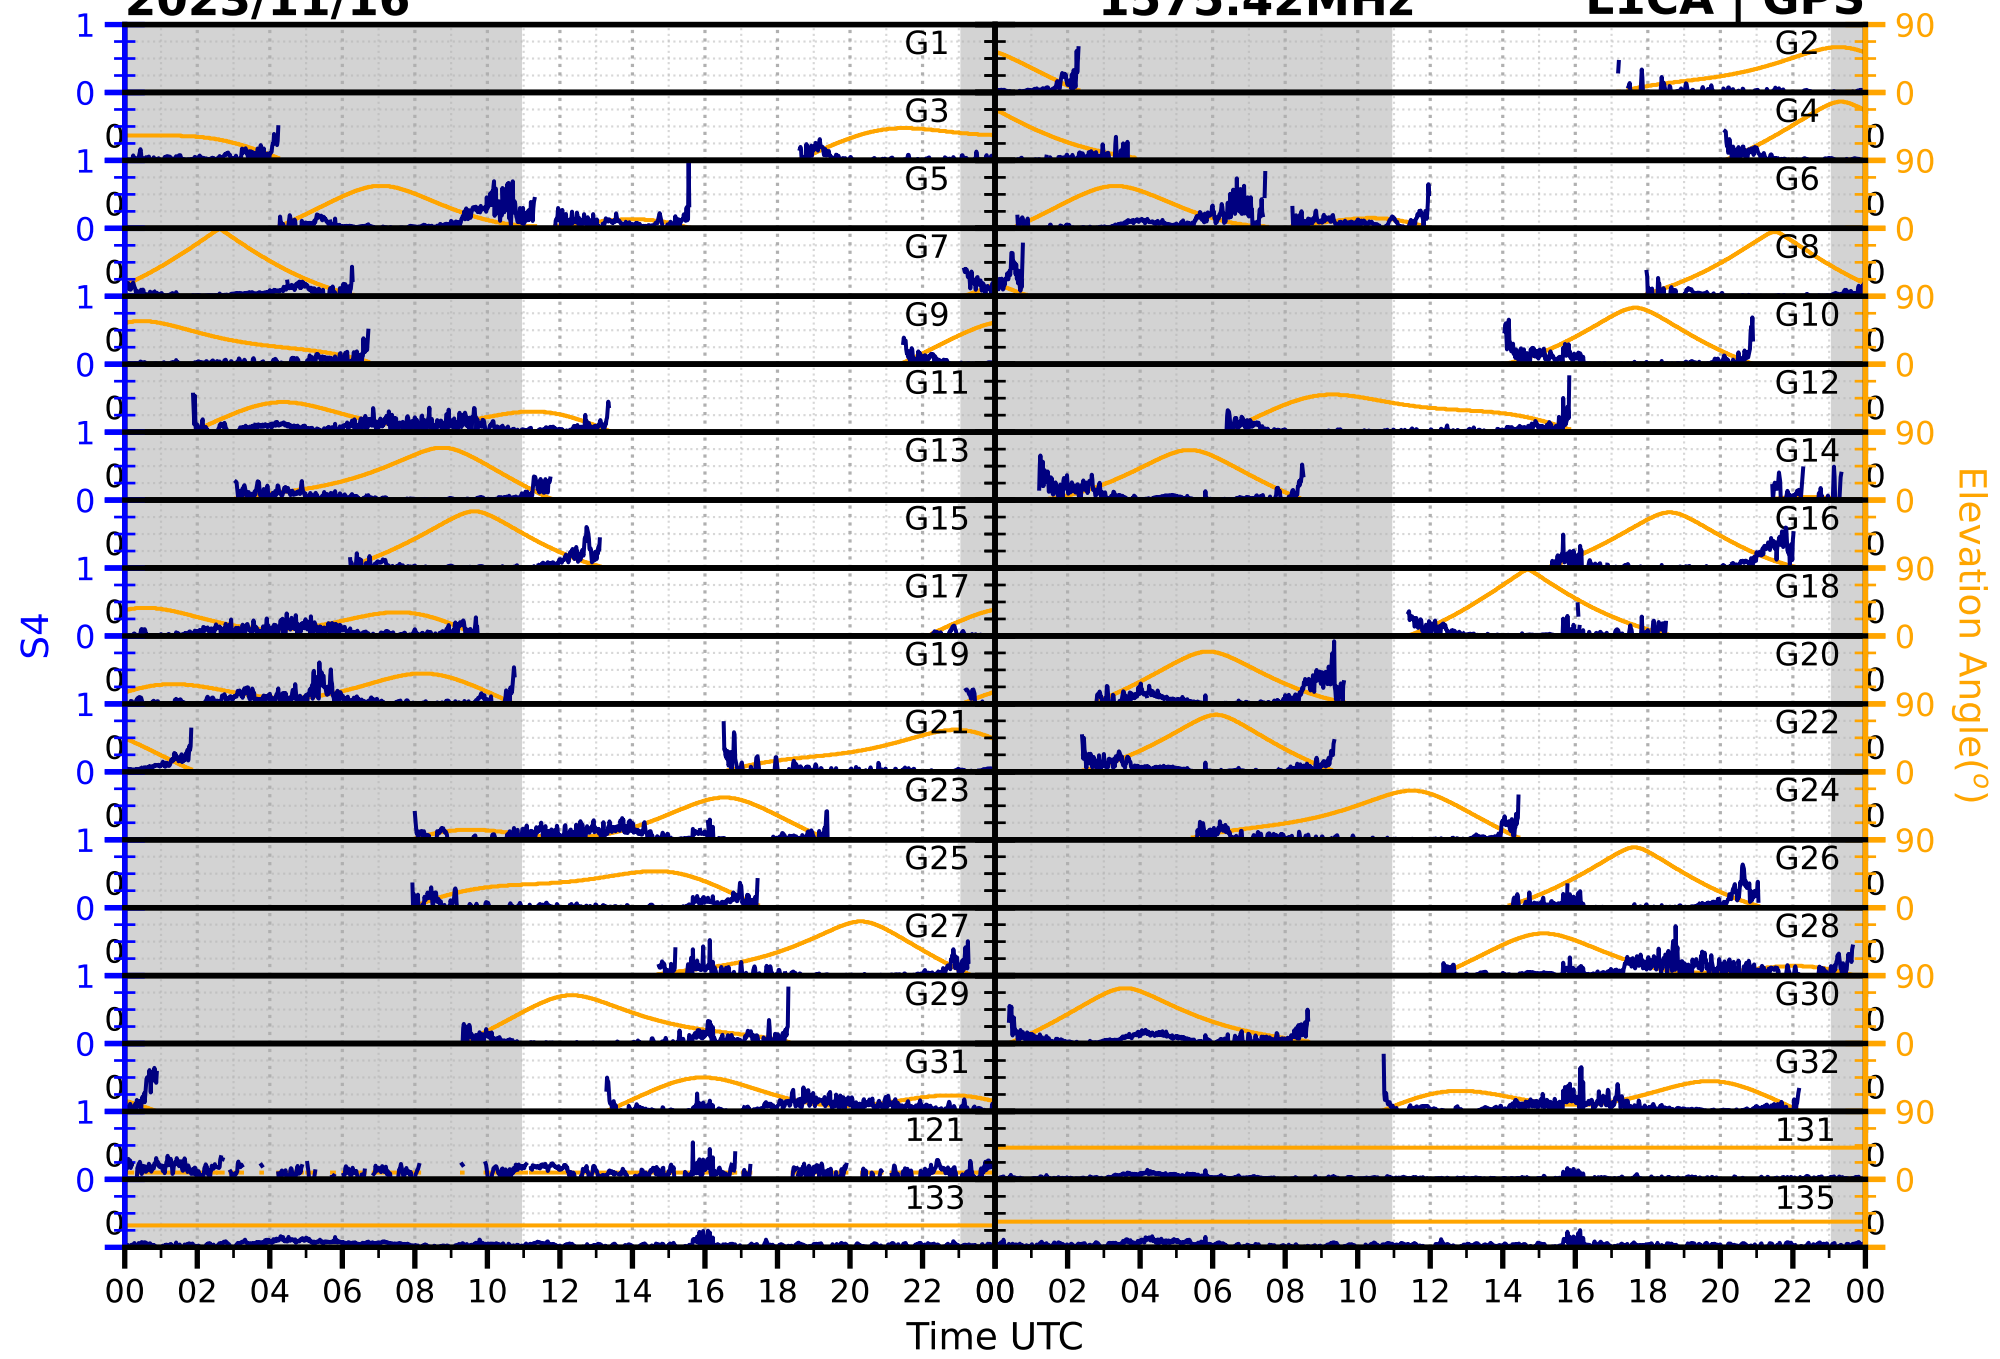

2023/11/16

S4 1575.42MHz

L1CA | GPS

2023/11/16

S4

1575.42MHz

L1BC | GALILEO

2023/11/16

S4

1602MHz

L1CA | GLONASS