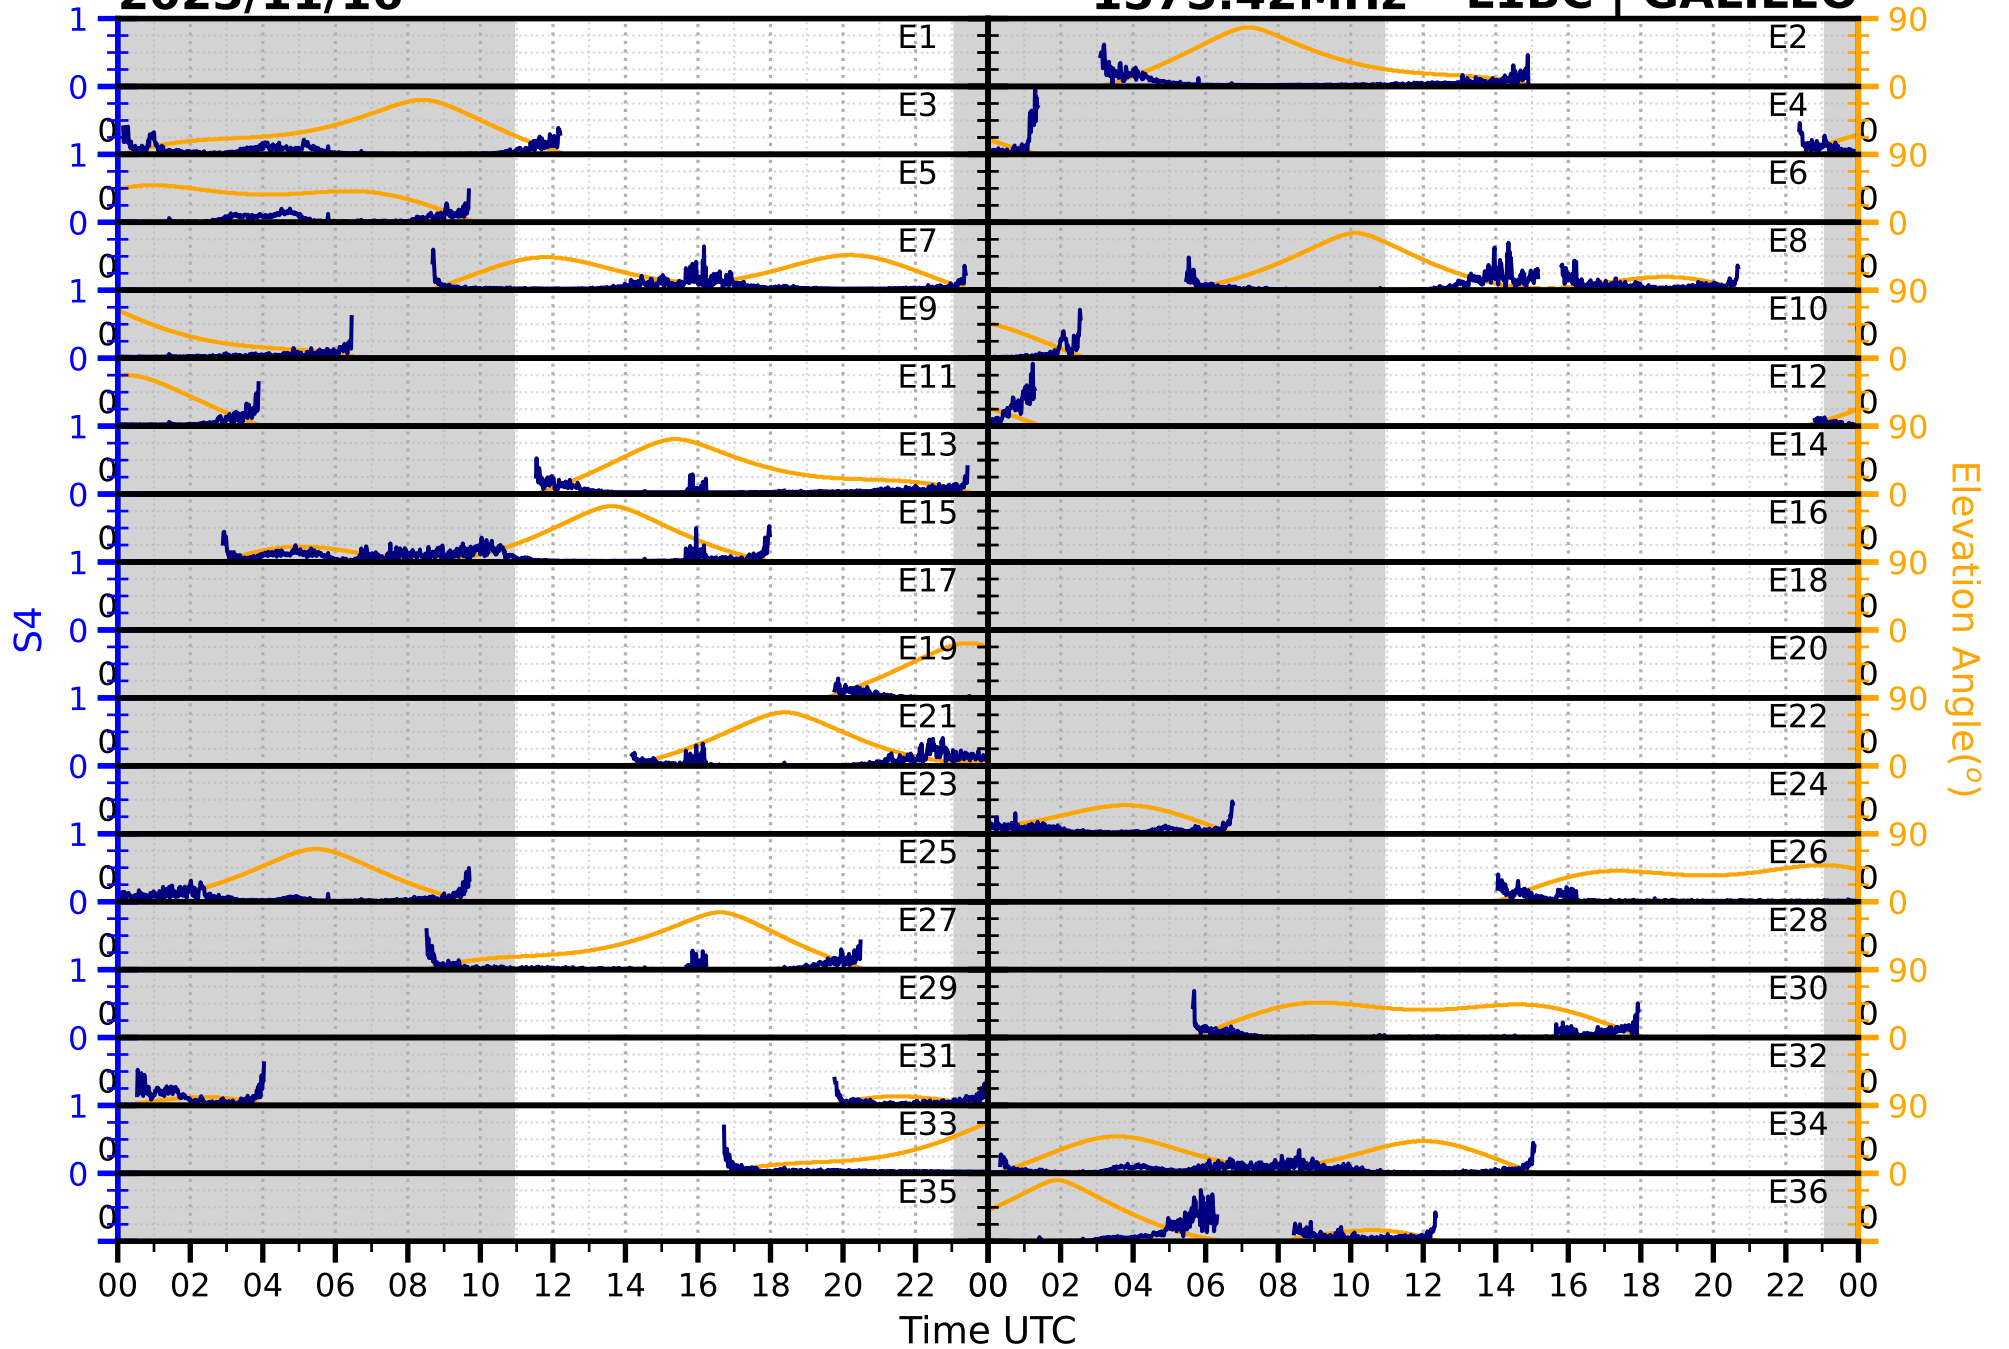

2023/11/16

S4 1575.42MHz

L1CA | GPS

2023/11/16

S4

1575.42MHz

L1BC | GALILEO

2023/11/16

S4

1602MHz

L1CA | GLONASS