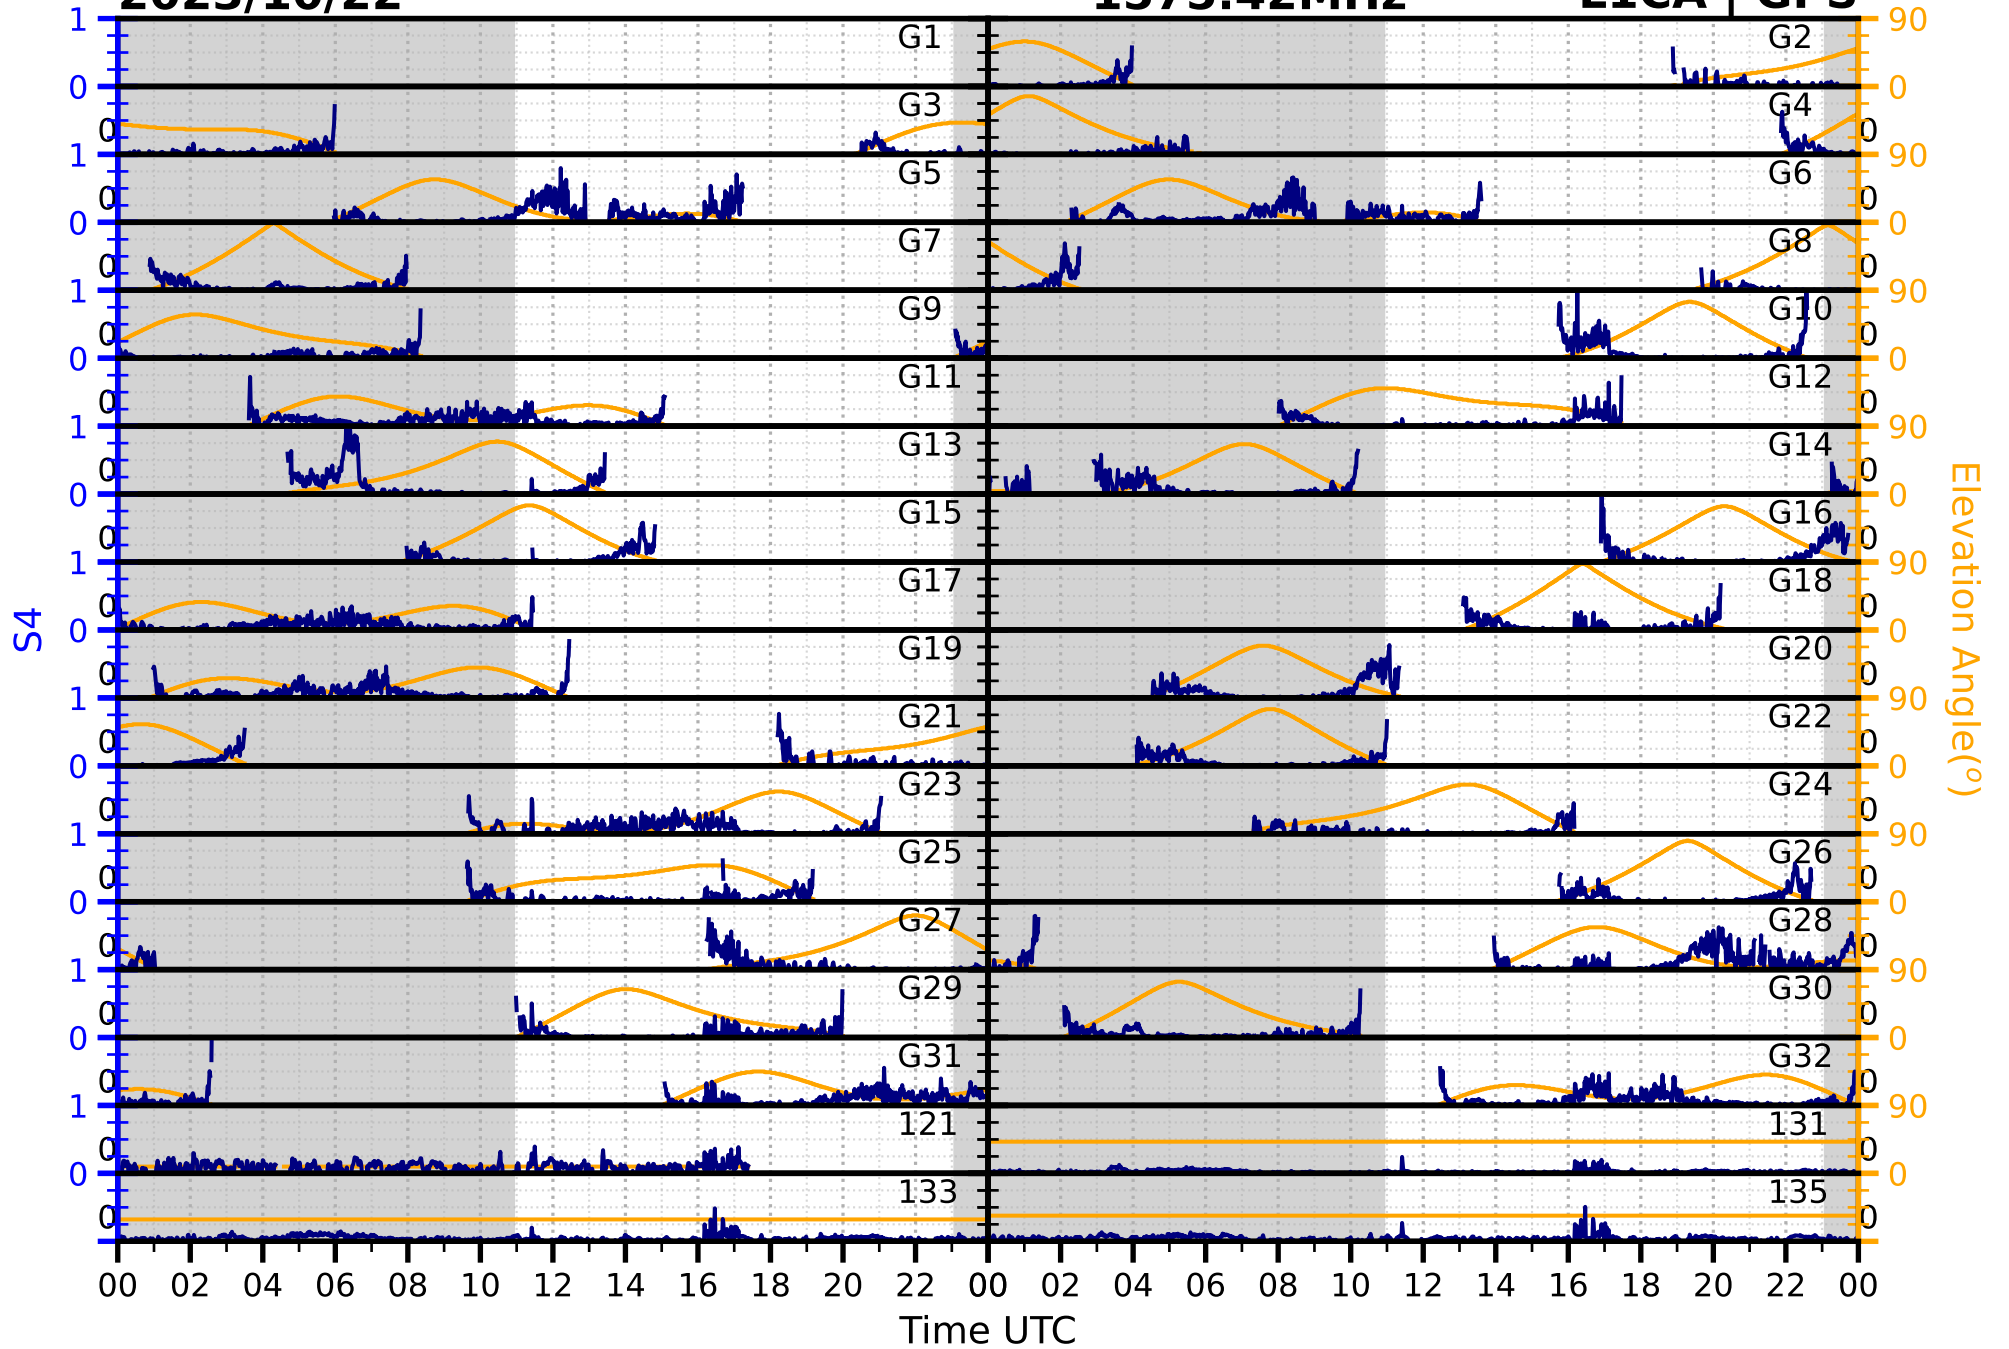

2023/10/22

S4

1575.42MHz

L1CA | GPS

2023/10/22

S4

1575.42MHz

L1BC | GALILEO

2023/10/22

S4

1602MHz

L1CA | GLONASS