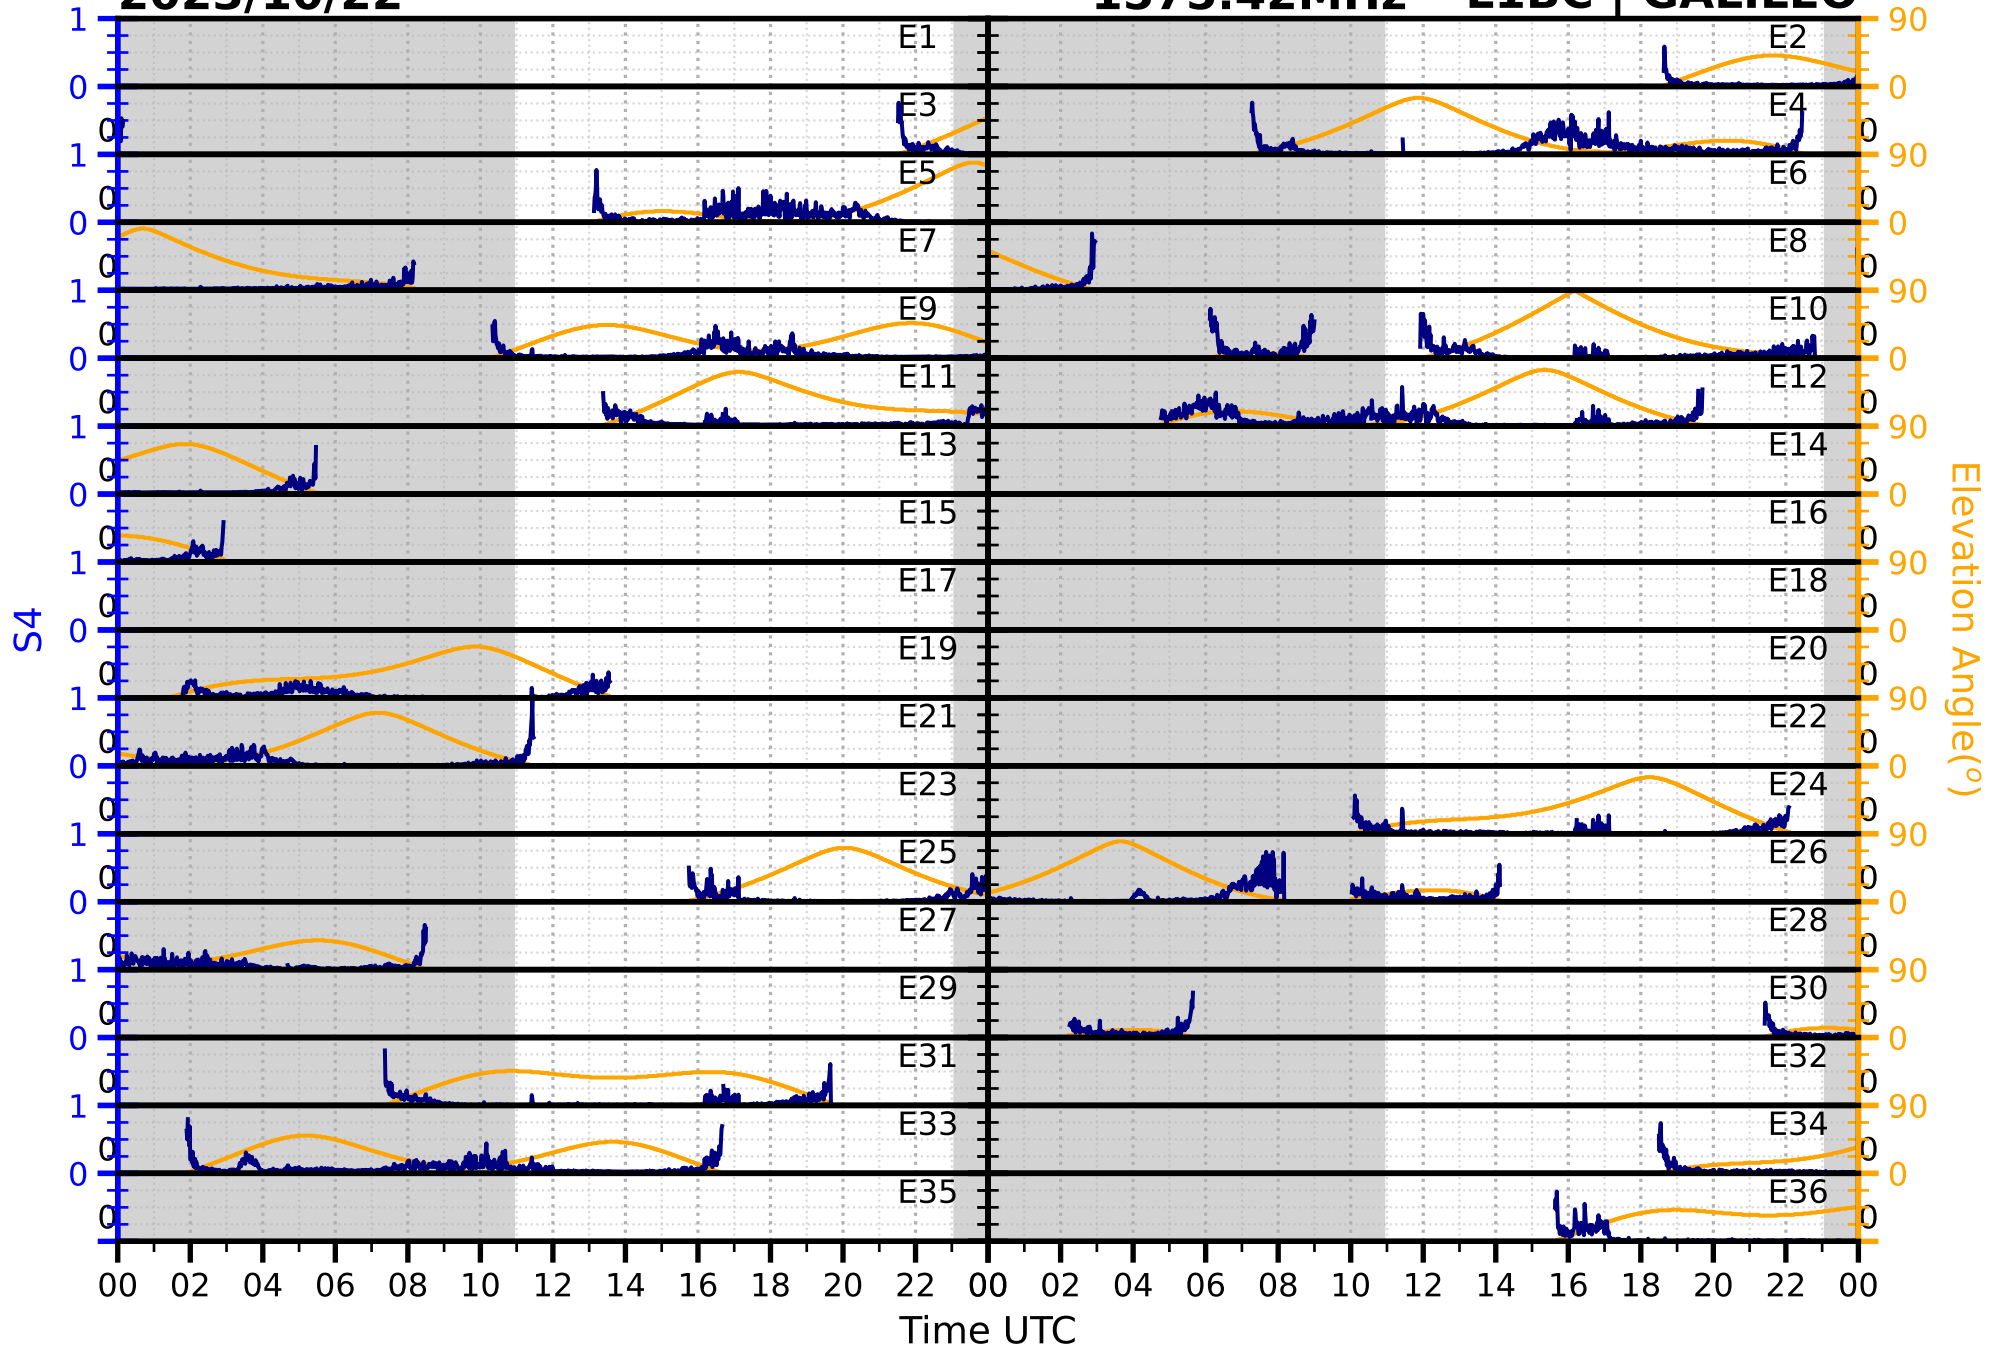

2023/10/22

S4

1575.42MHz

L1CA | GPS

2023/10/22

S4

1575.42MHz

L1BC | GALILEO

2023/10/22

S4

1602MHz

L1CA | GLONASS