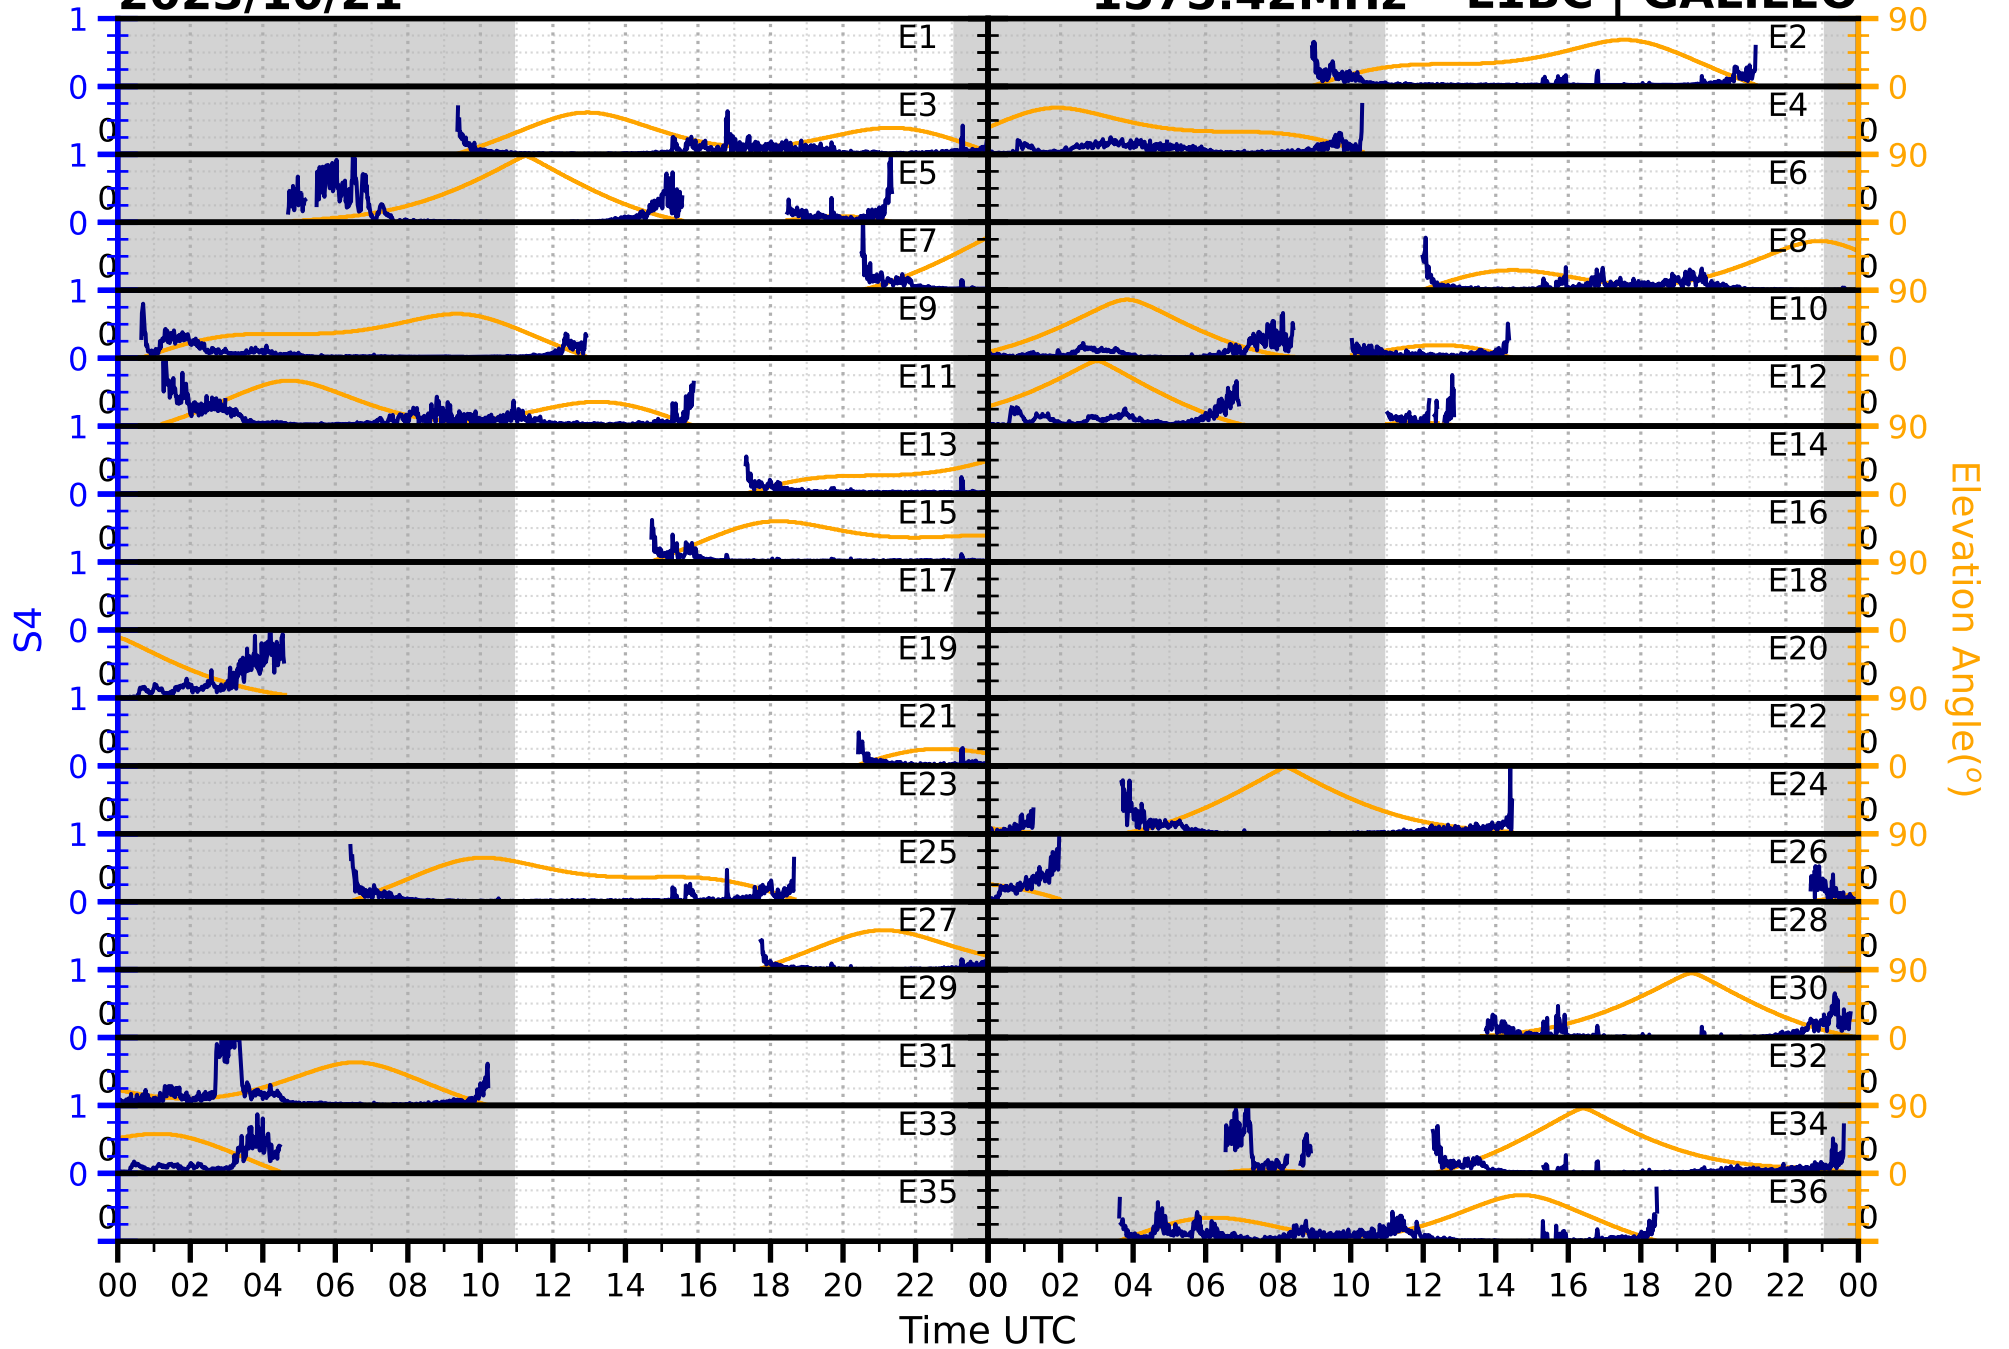

2023/10/21

S4

1575.42MHz

L1BC | GALILEO

2023/10/21

S4

1602MHz

L1CA | GLONASS