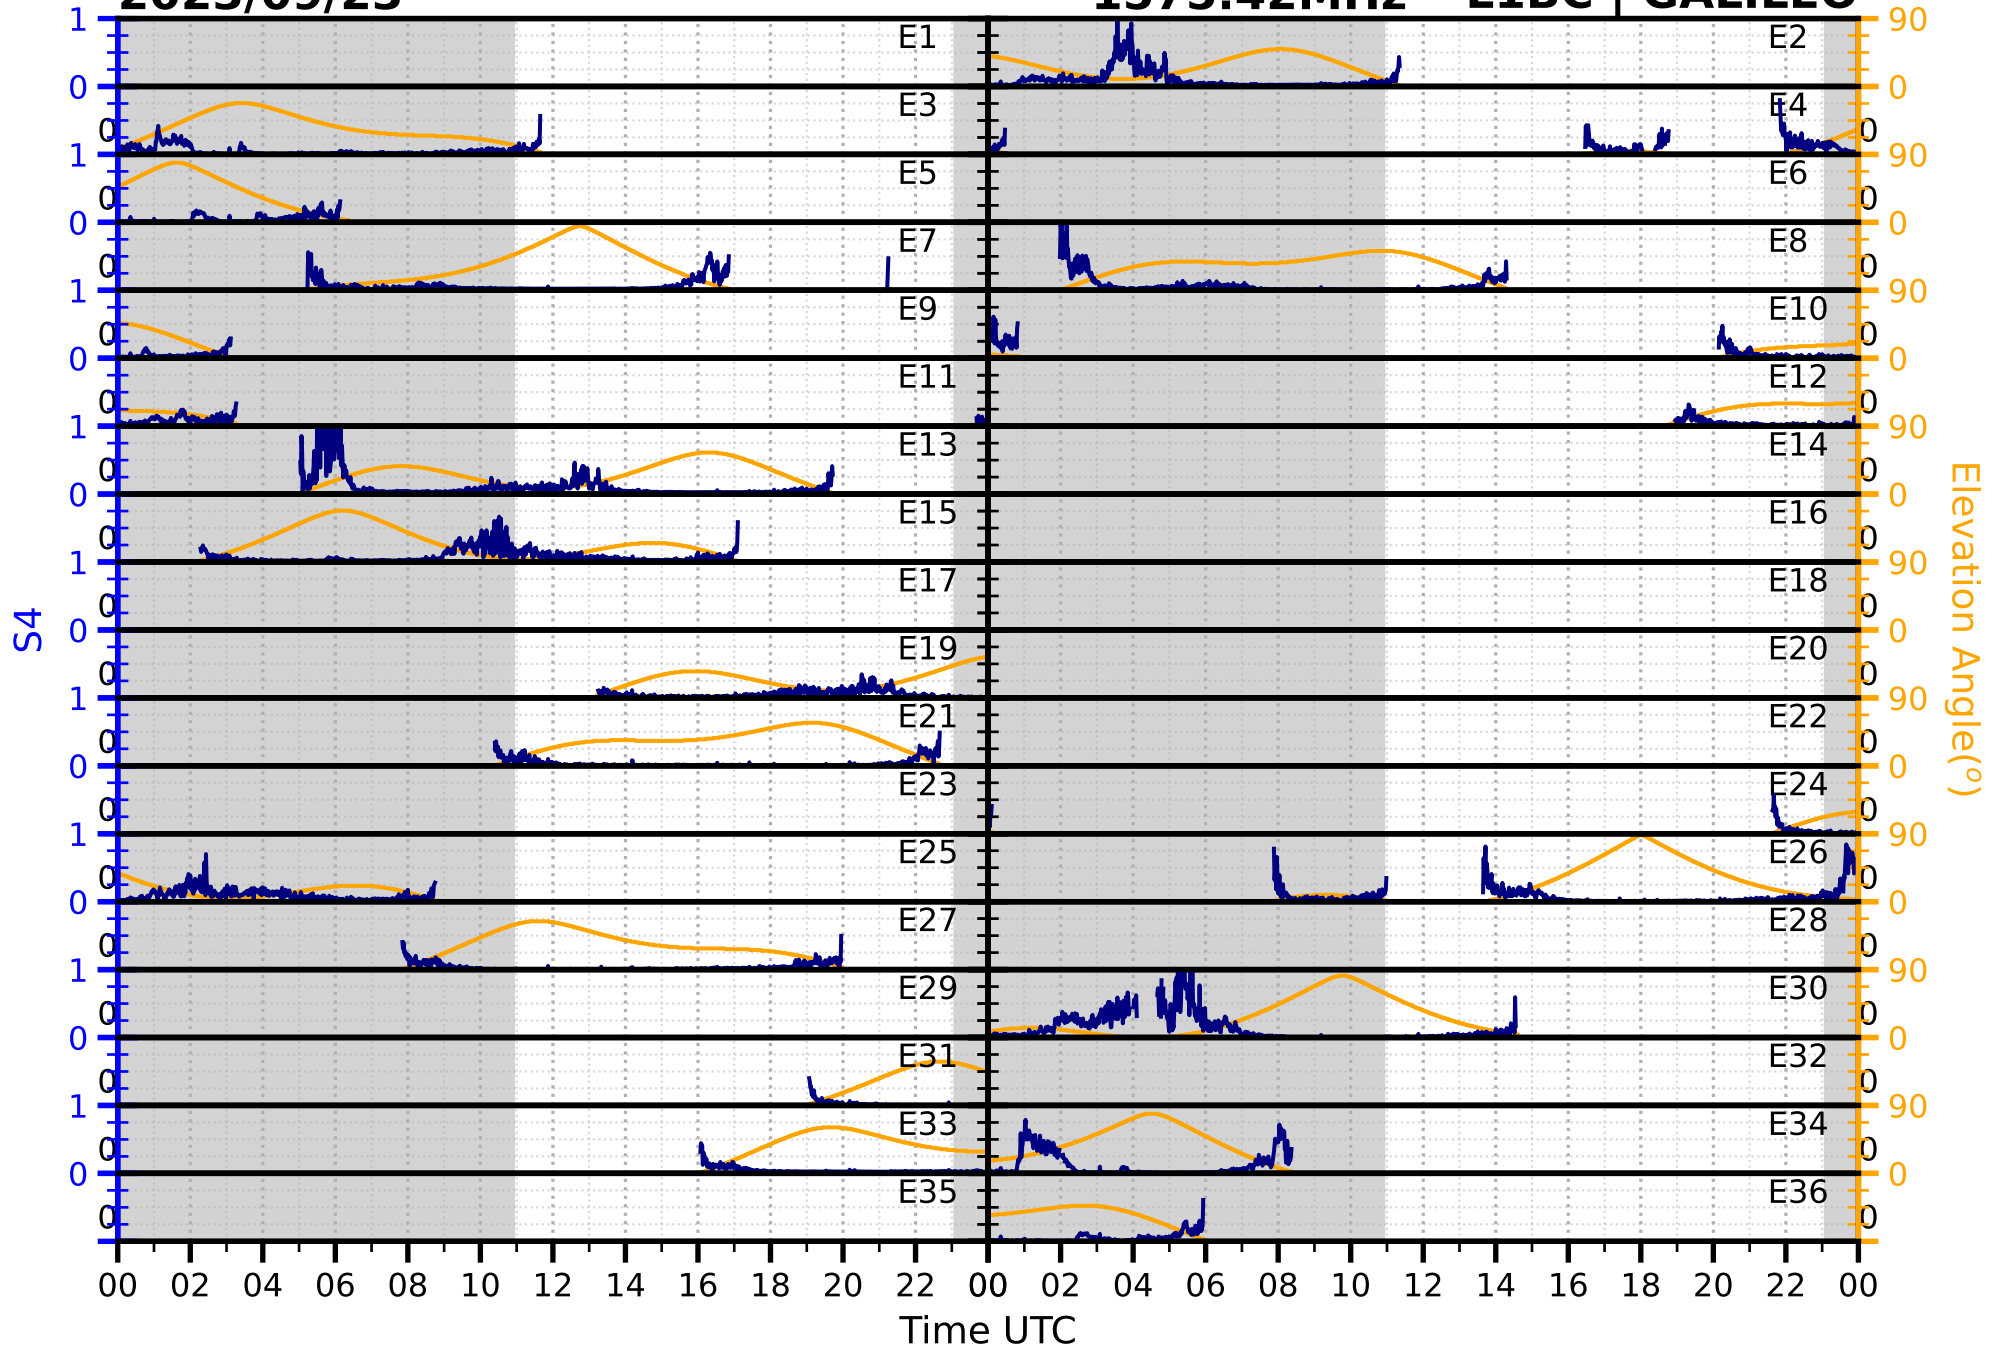

2023/09/23

S4

1575.42MHz

L1CA | GPS

2023/09/23

S4 1575.42MHz L1BC | GALILEO

2023/09/23

S4

1602MHz

L1CA | GLONASS