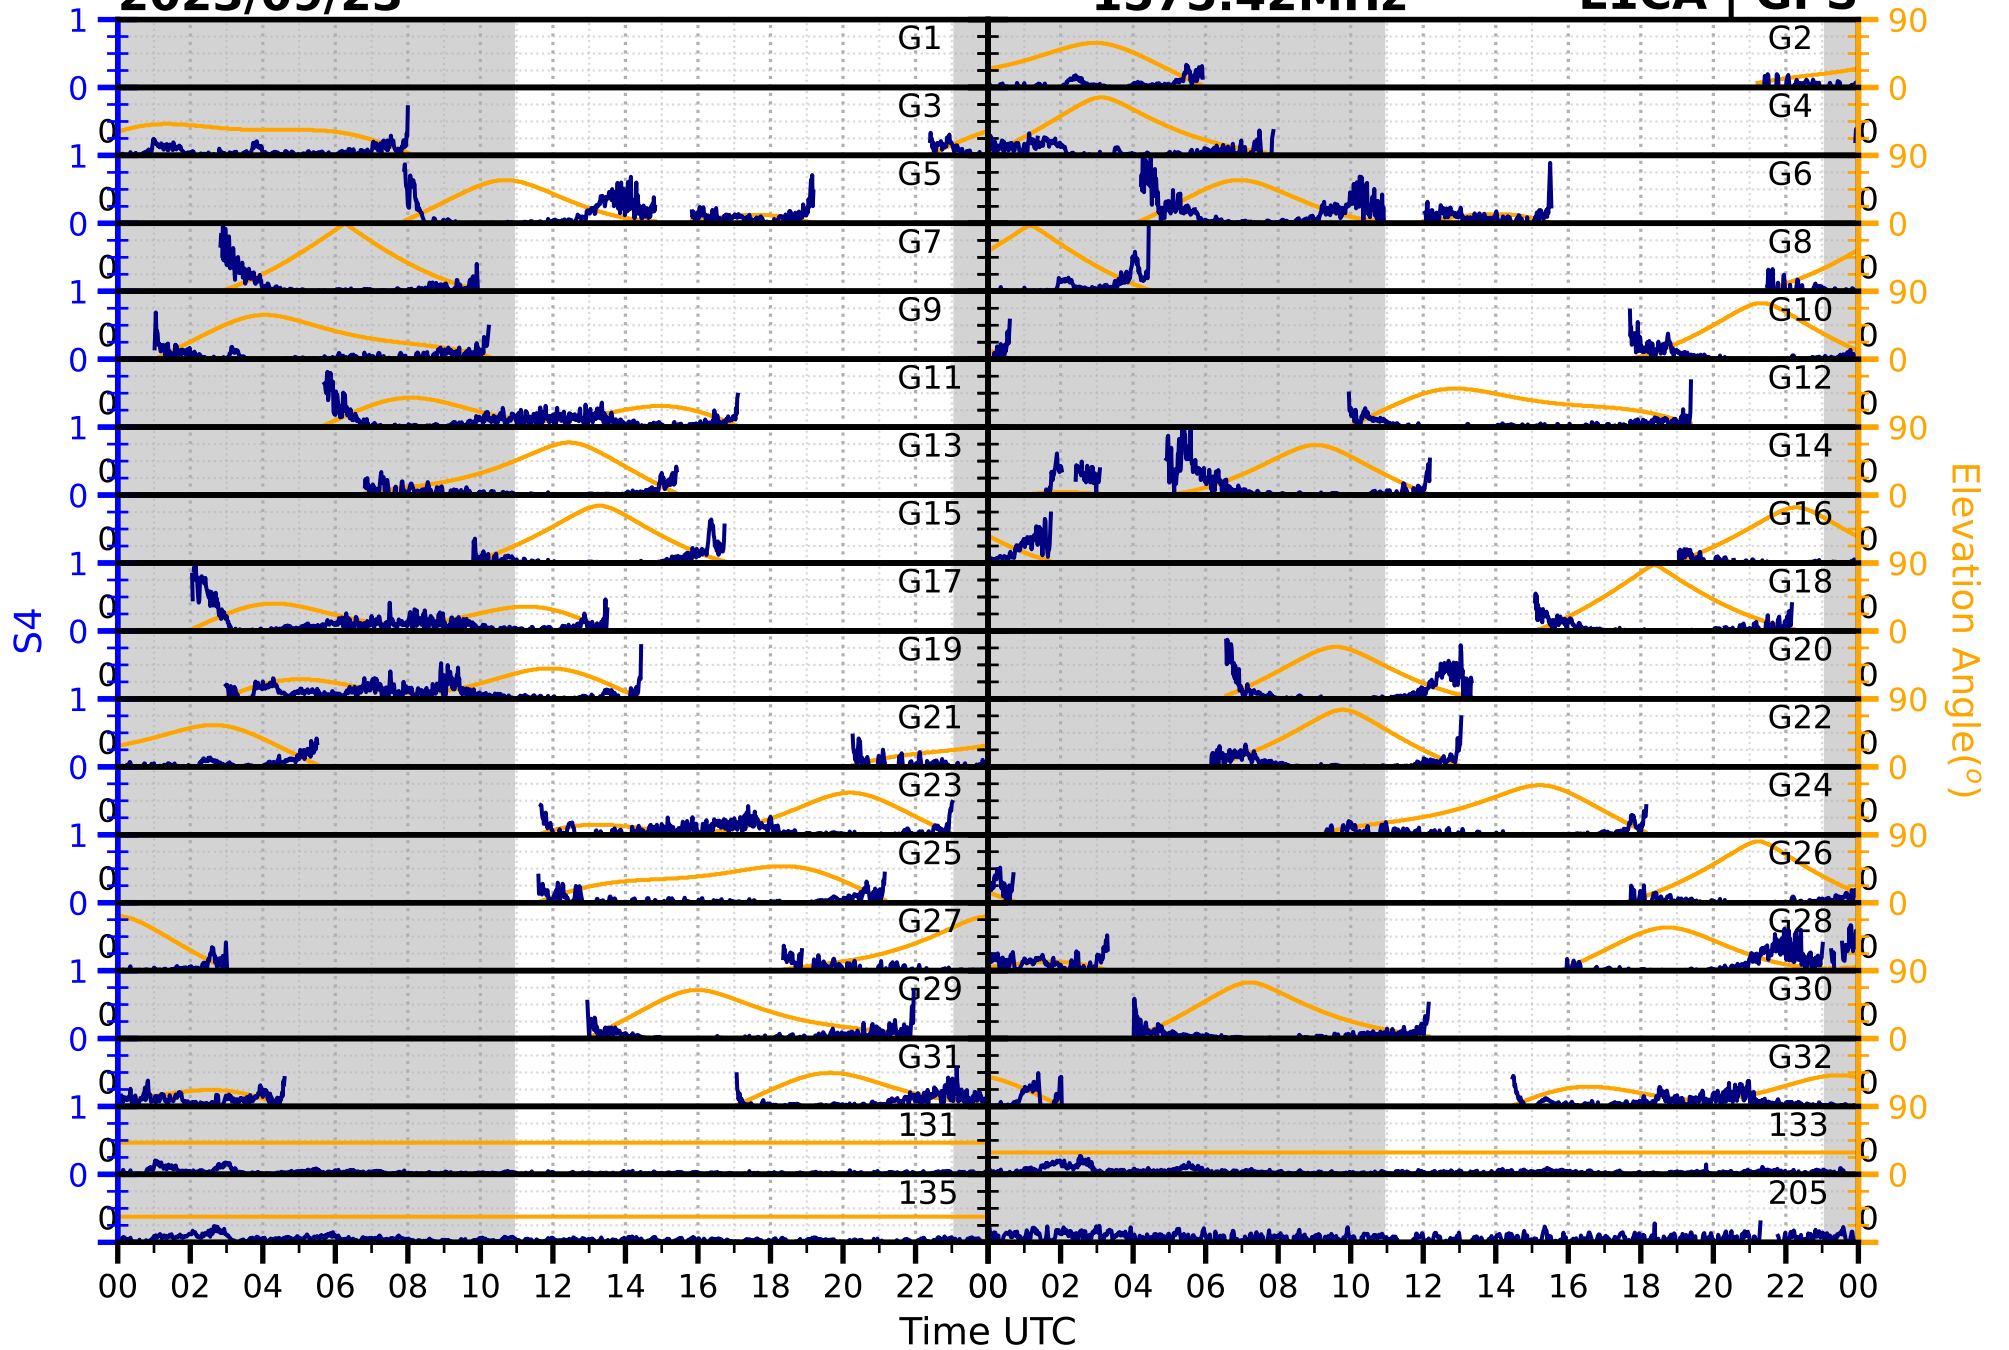

2023/09/23

S4

1575.42MHz

L1CA | GPS

2023/09/23

S4 1575.42MHz L1BC | GALILEO

2023/09/23

S4

1602MHz

L1CA | GLONASS