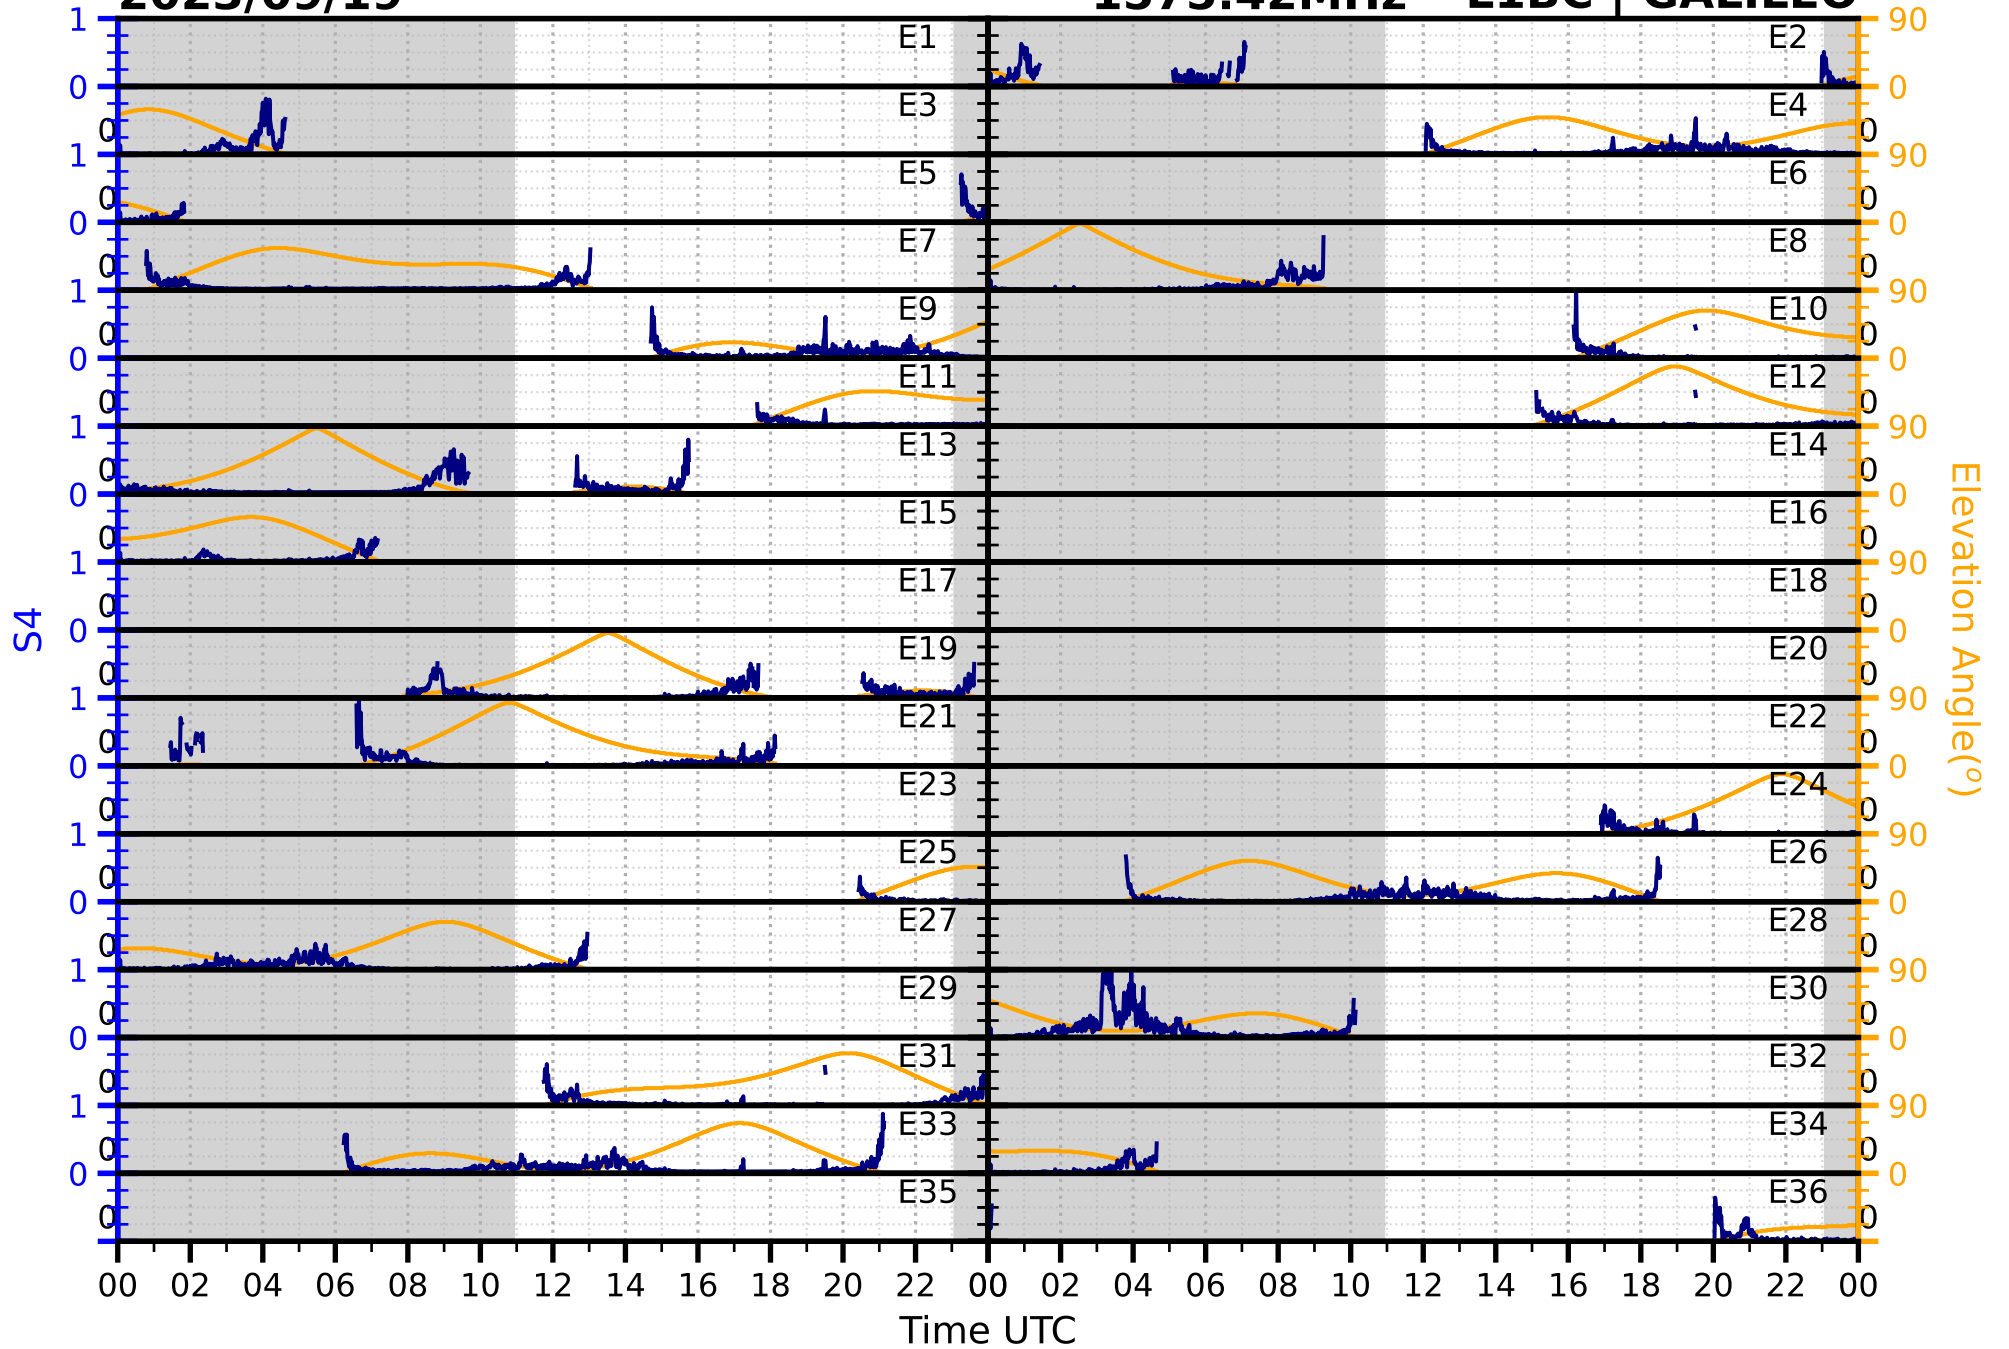

2023/09/19

S4

1575.42MHz

L1CA | GPS

2023/09/19

S4

1575.42MHz

L1BC | GALILEO

2023/09/19

S4

1602MHz

L1CA | GLONASS