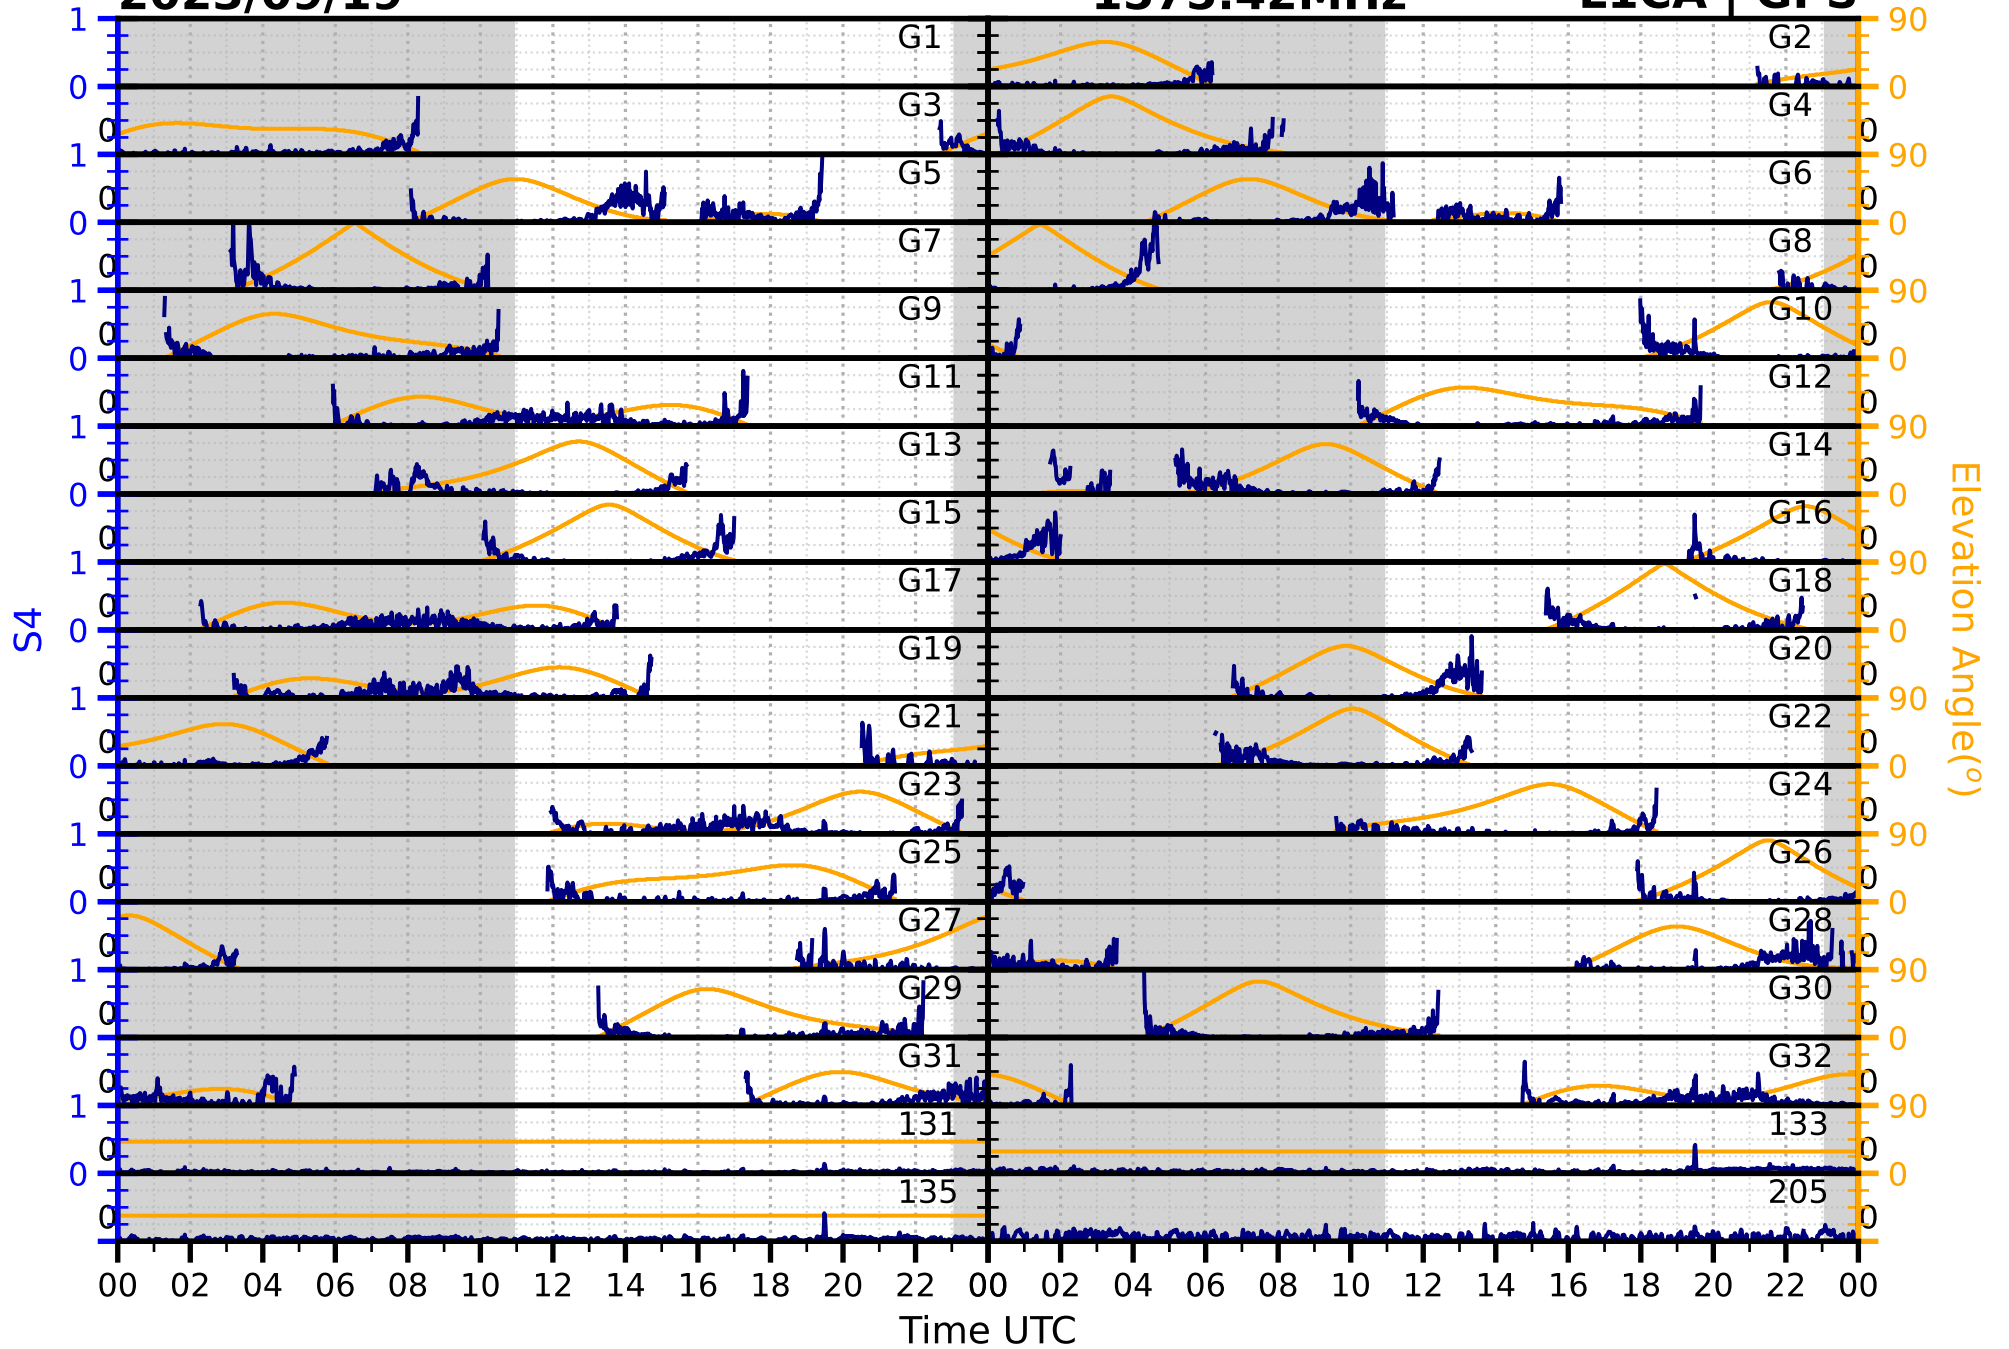

2023/09/19

S4

1575.42MHz

L1CA | GPS

2023/09/19

S4

1575.42MHz

L1BC | GALILEO

2023/09/19

S4

1602MHz

L1CA | GLONASS