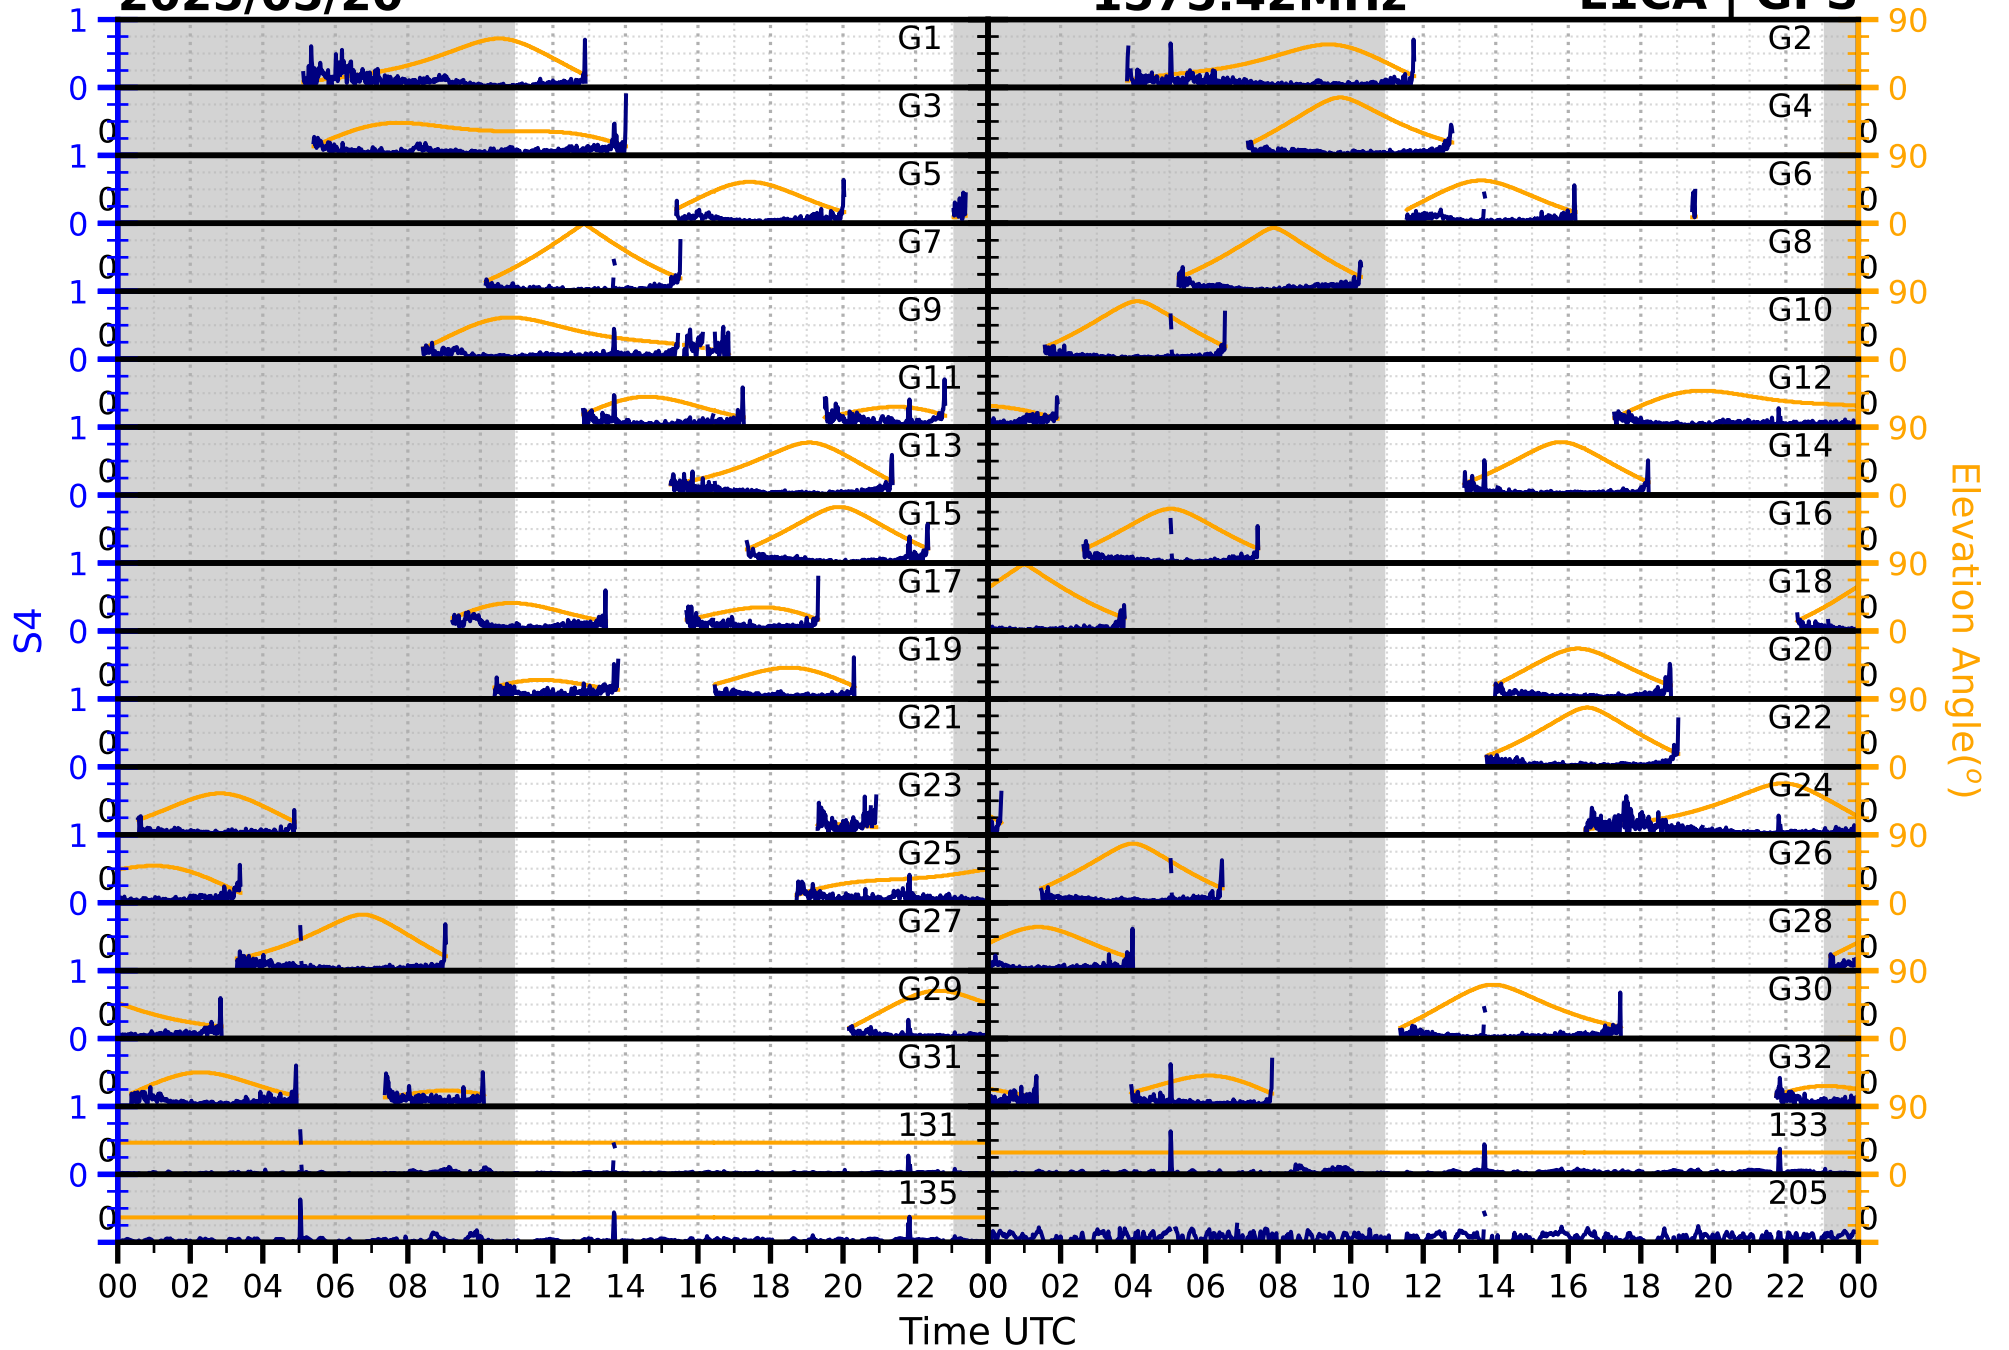

2025/05/20

S4

1575.42MHz

L1CA | GPS

2025/05/20

S4

1575.42MHz

L1BC | GALILEO

2025/05/20

S4

1602MHz

L1CA | GLONASS