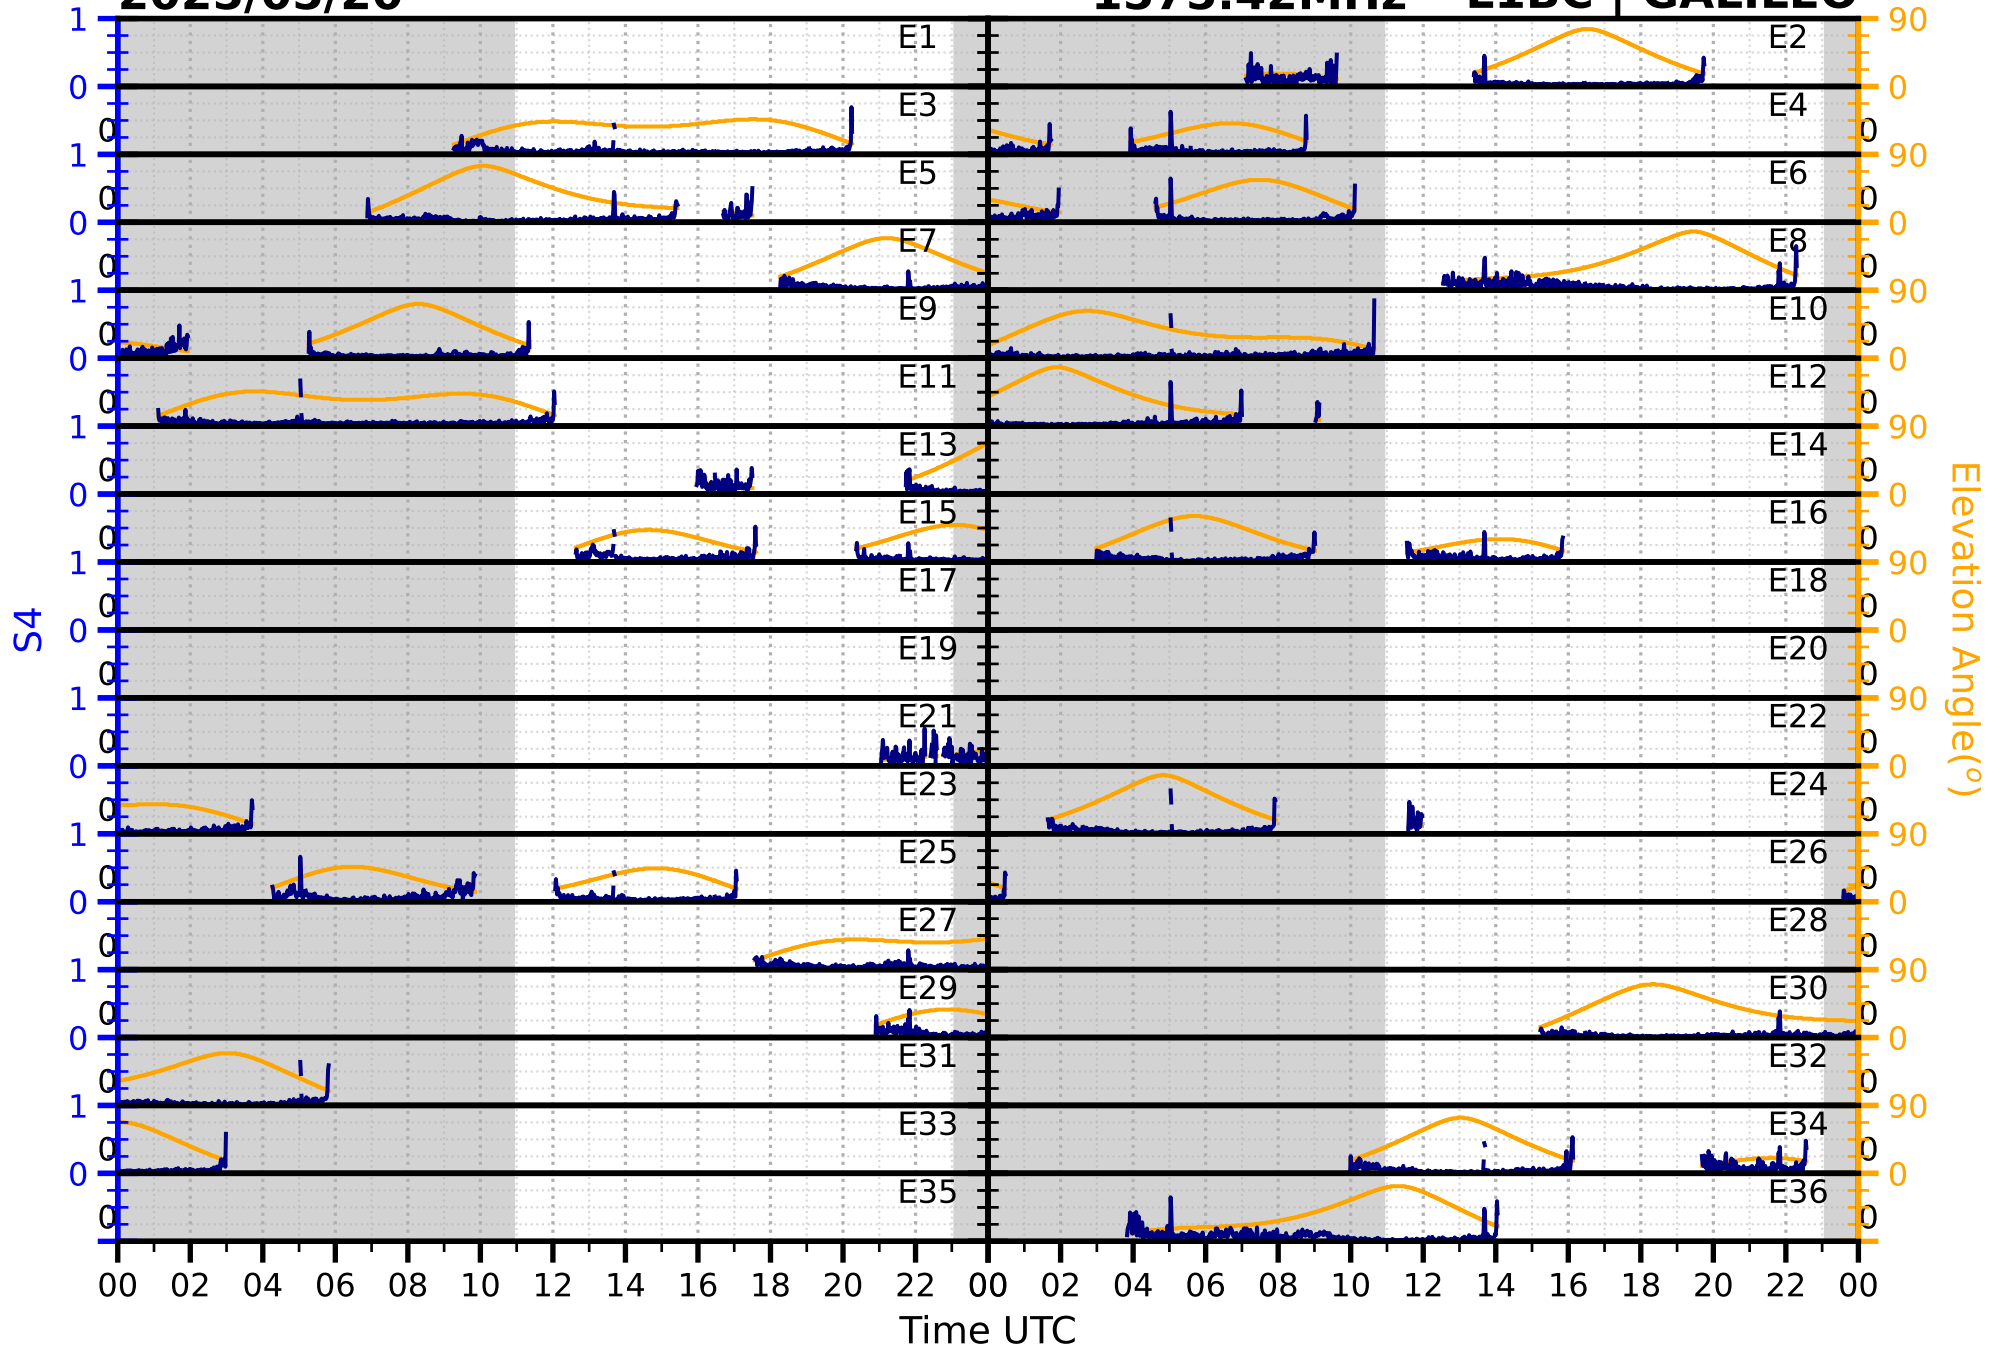

2025/05/20

S4

1575.42MHz

L1CA | GPS

2025/05/20

S4

1575.42MHz

L1BC | GALILEO

2025/05/20

S4

1602MHz

L1CA | GLONASS