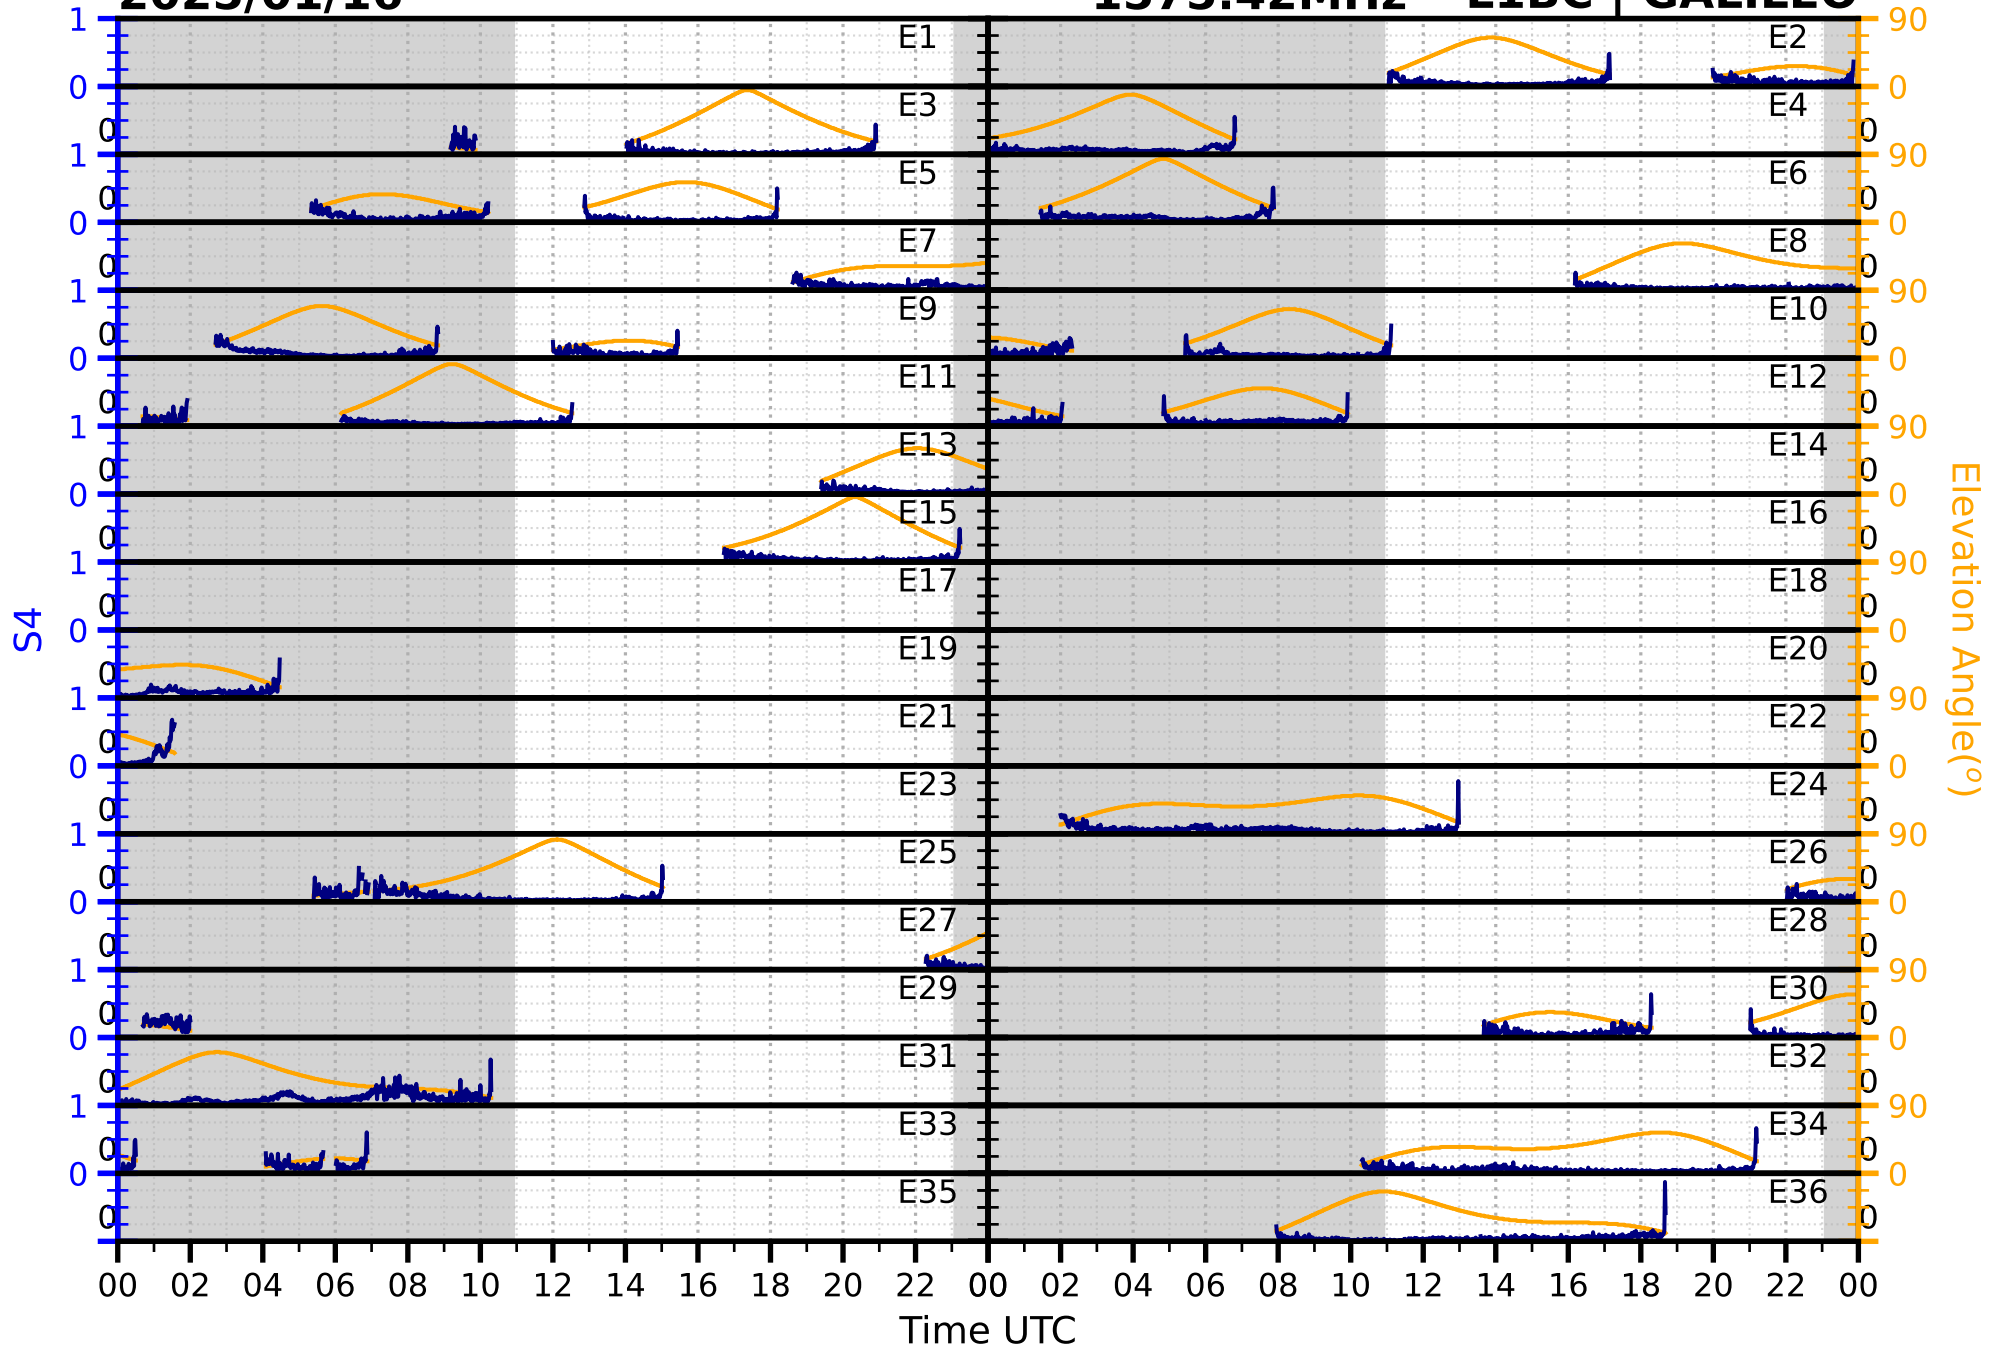

2025/01/16

S4

1575.42MHz

L1CA | GPS

2025/01/16

S4

1575.42MHz

L1BC | GALILEO

2025/01/16

S4

1602MHz

L1CA | GLONASS