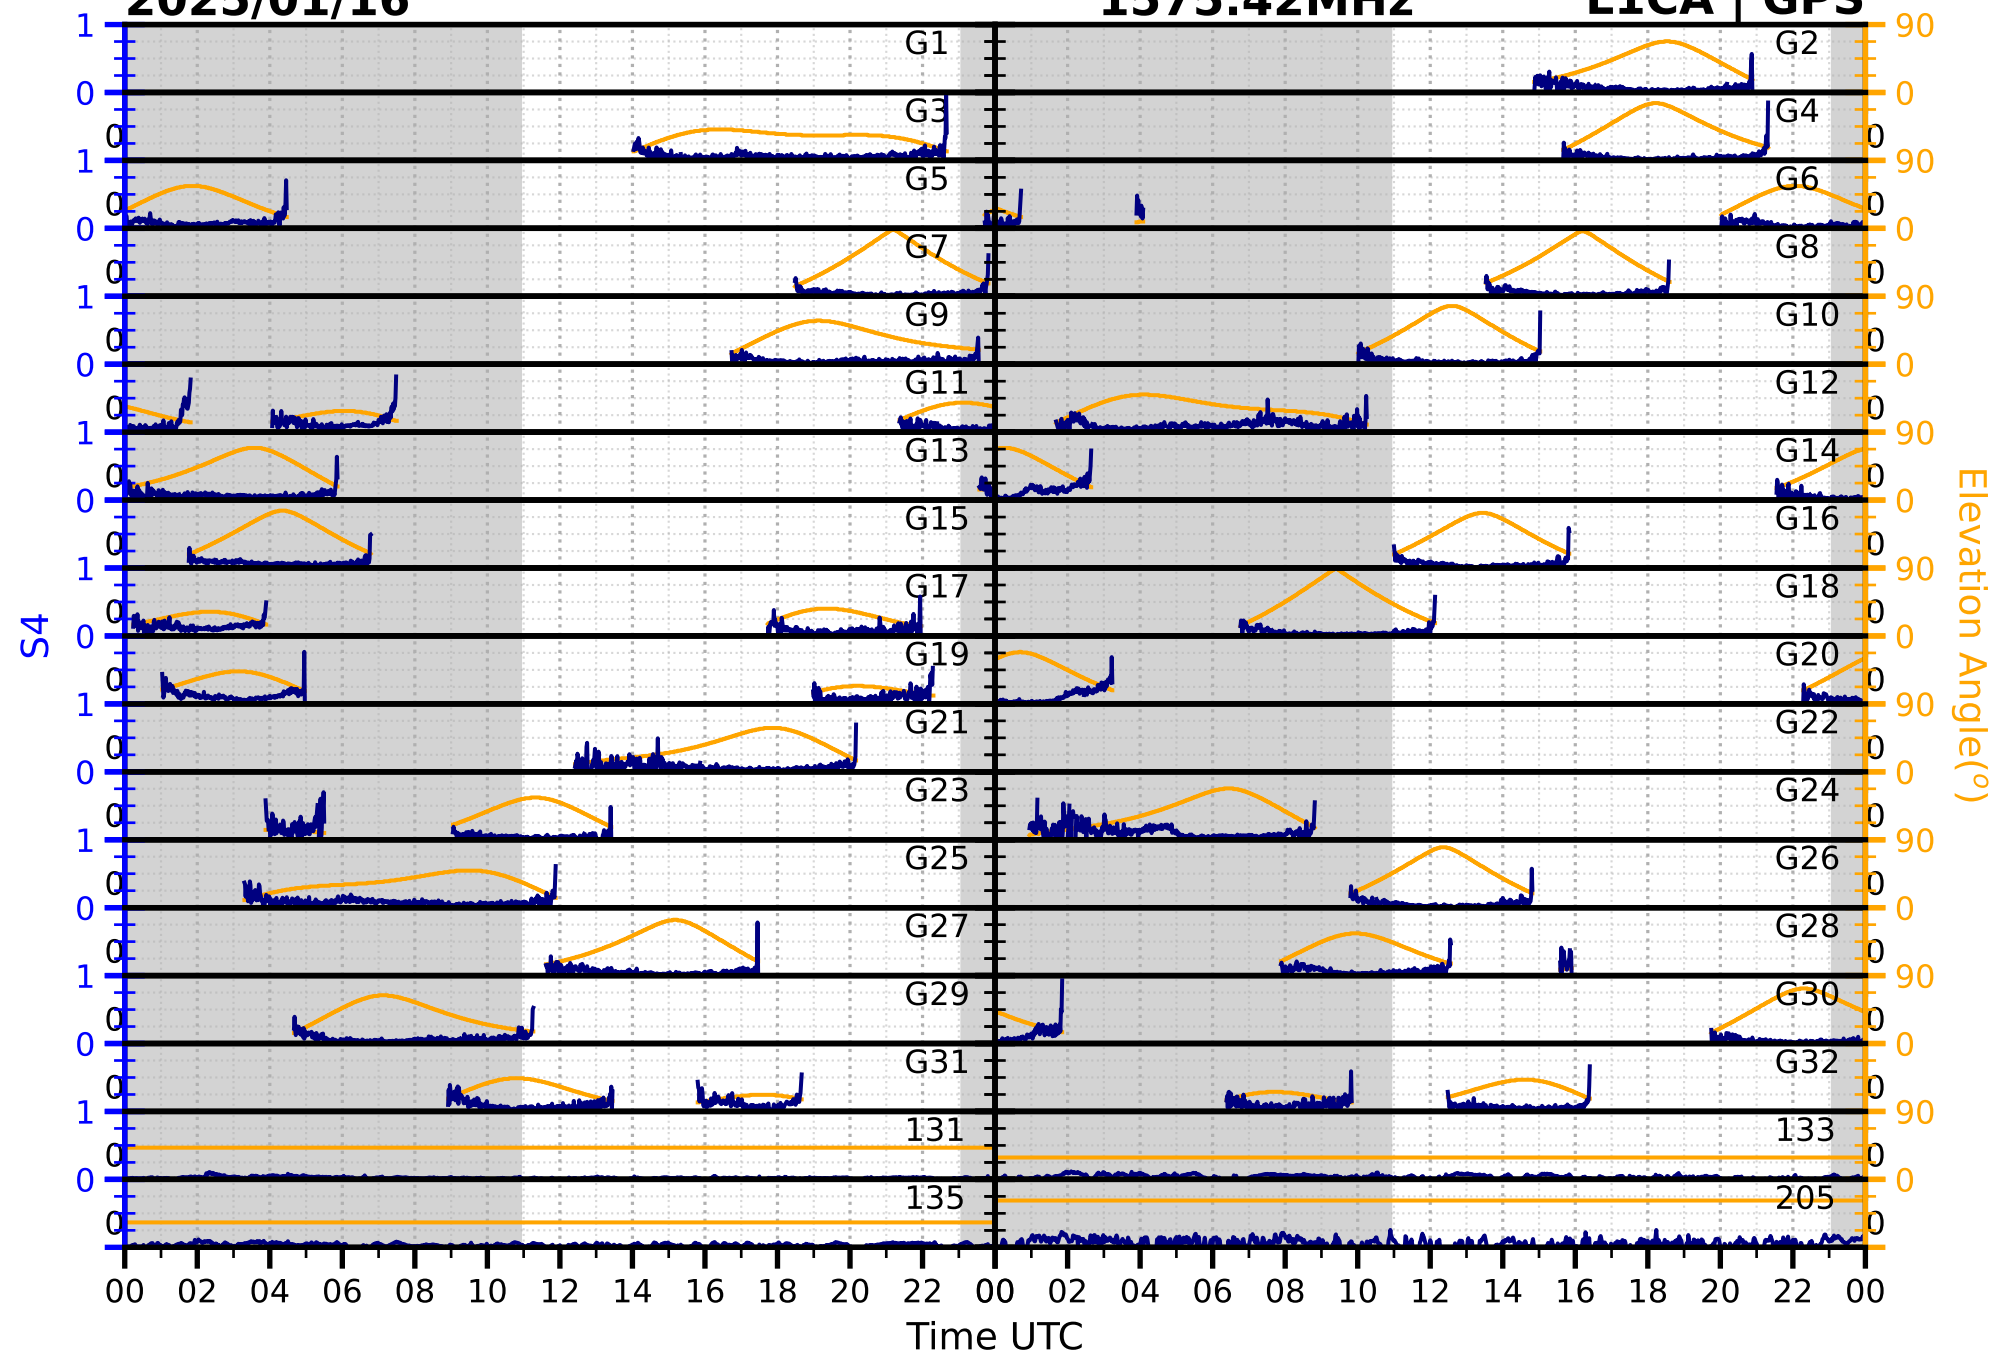

2025/01/16

S4

1575.42MHz

L1CA | GPS

2025/01/16

S4

1575.42MHz

L1BC | GALILEO

2025/01/16

S4

1602MHz

L1CA | GLONASS