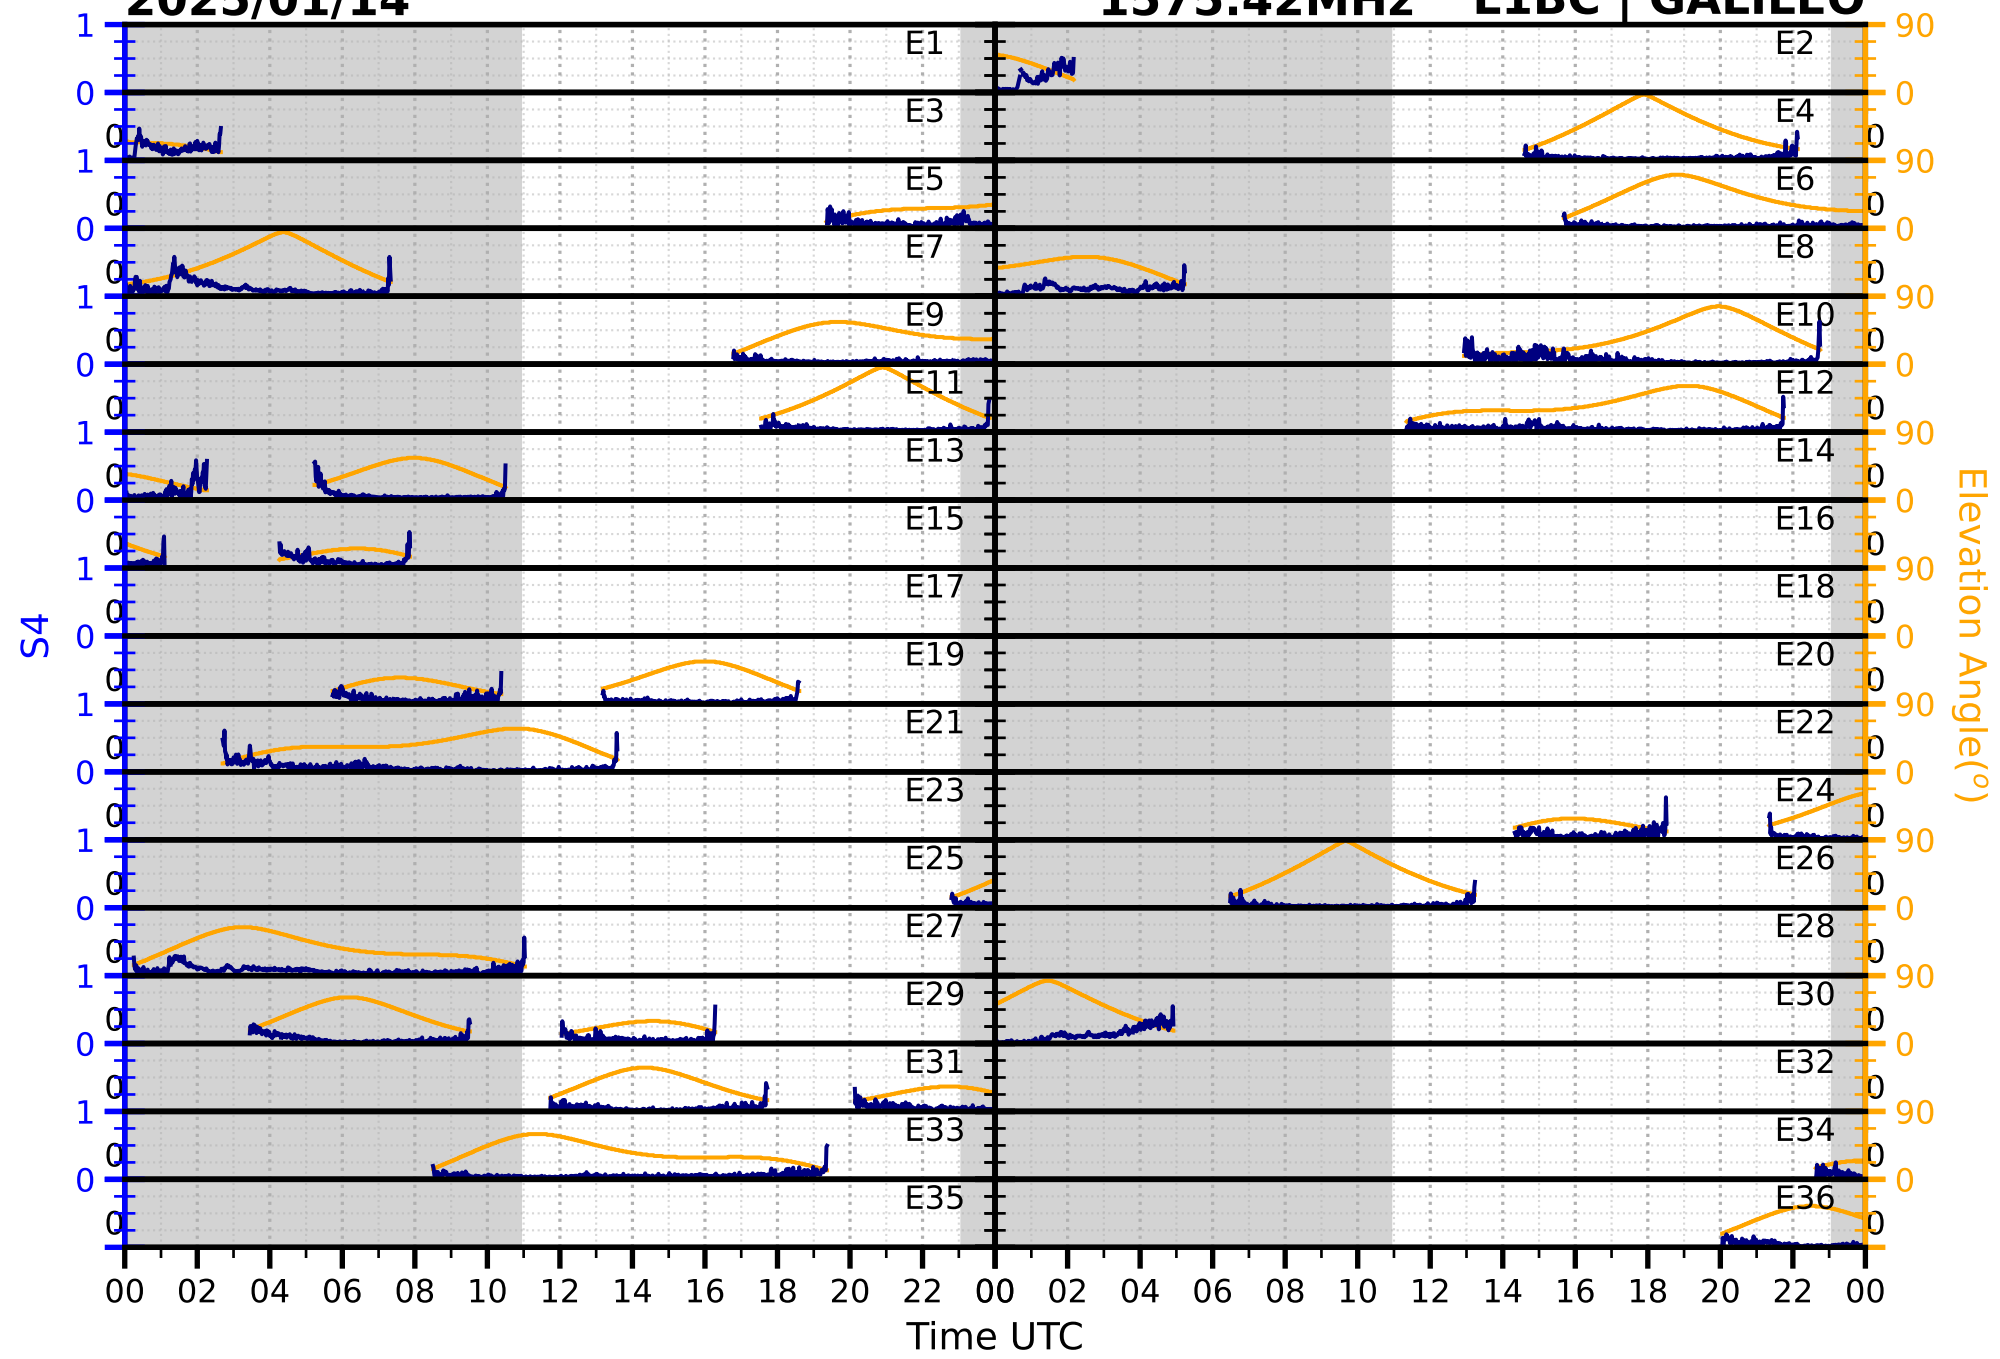

2025/01/14

S4

1575.42MHz

L1CA | GPS

2025/01/14

S4 1575.42MHz L1BC | GALILEO

2025/01/14

S4

1602MHz

L1CA | GLONASS