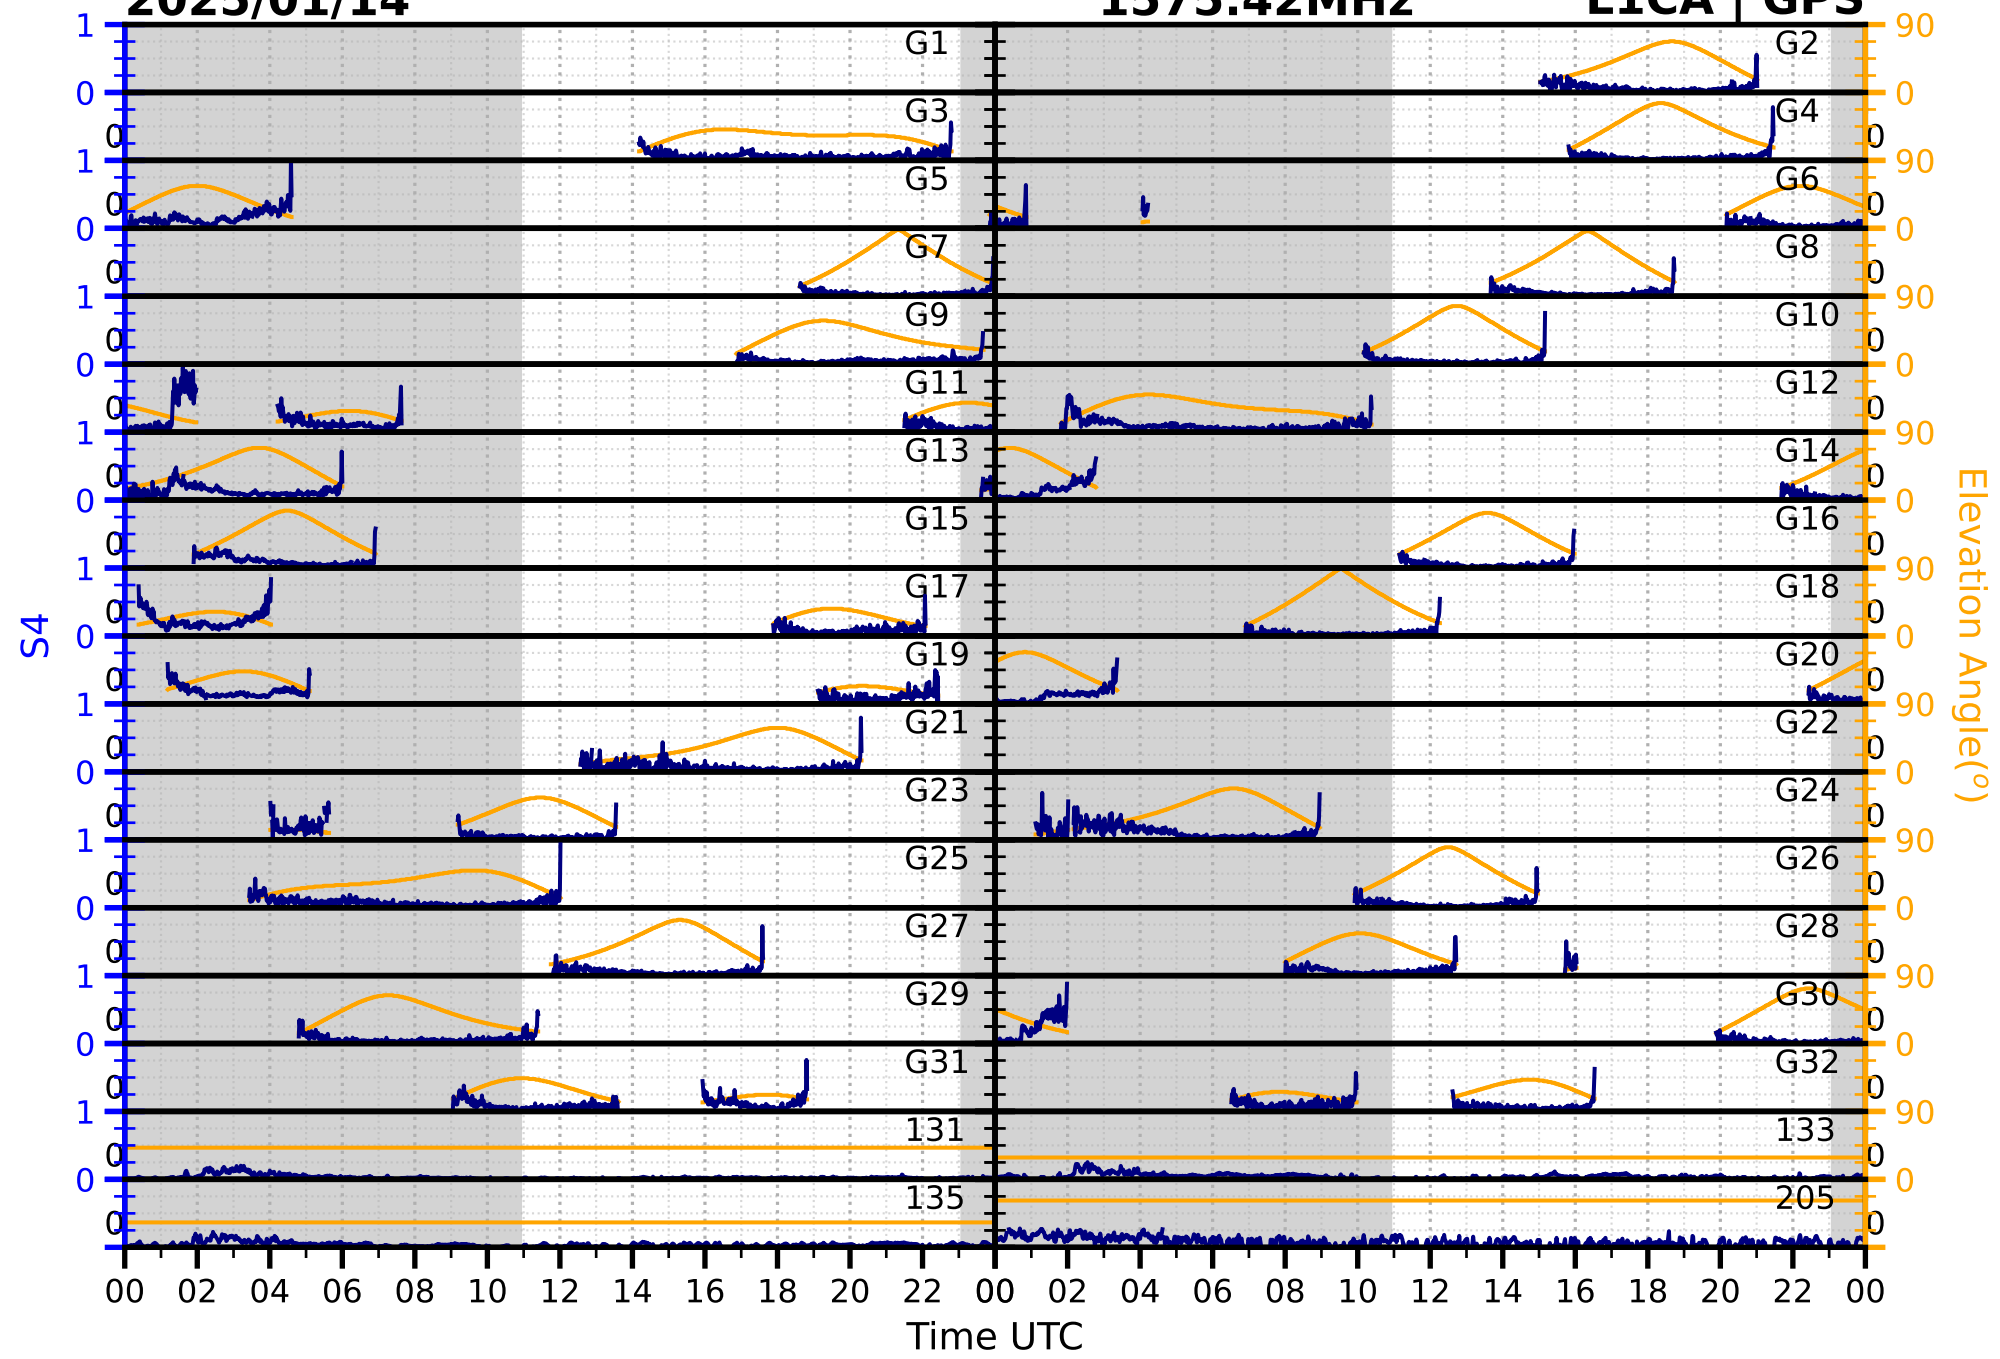

2025/01/14

S4

1575.42MHz

L1CA | GPS

2025/01/14

S4 1575.42MHz L1BC | GALILEO

2025/01/14

S4

1602MHz

L1CA | GLONASS