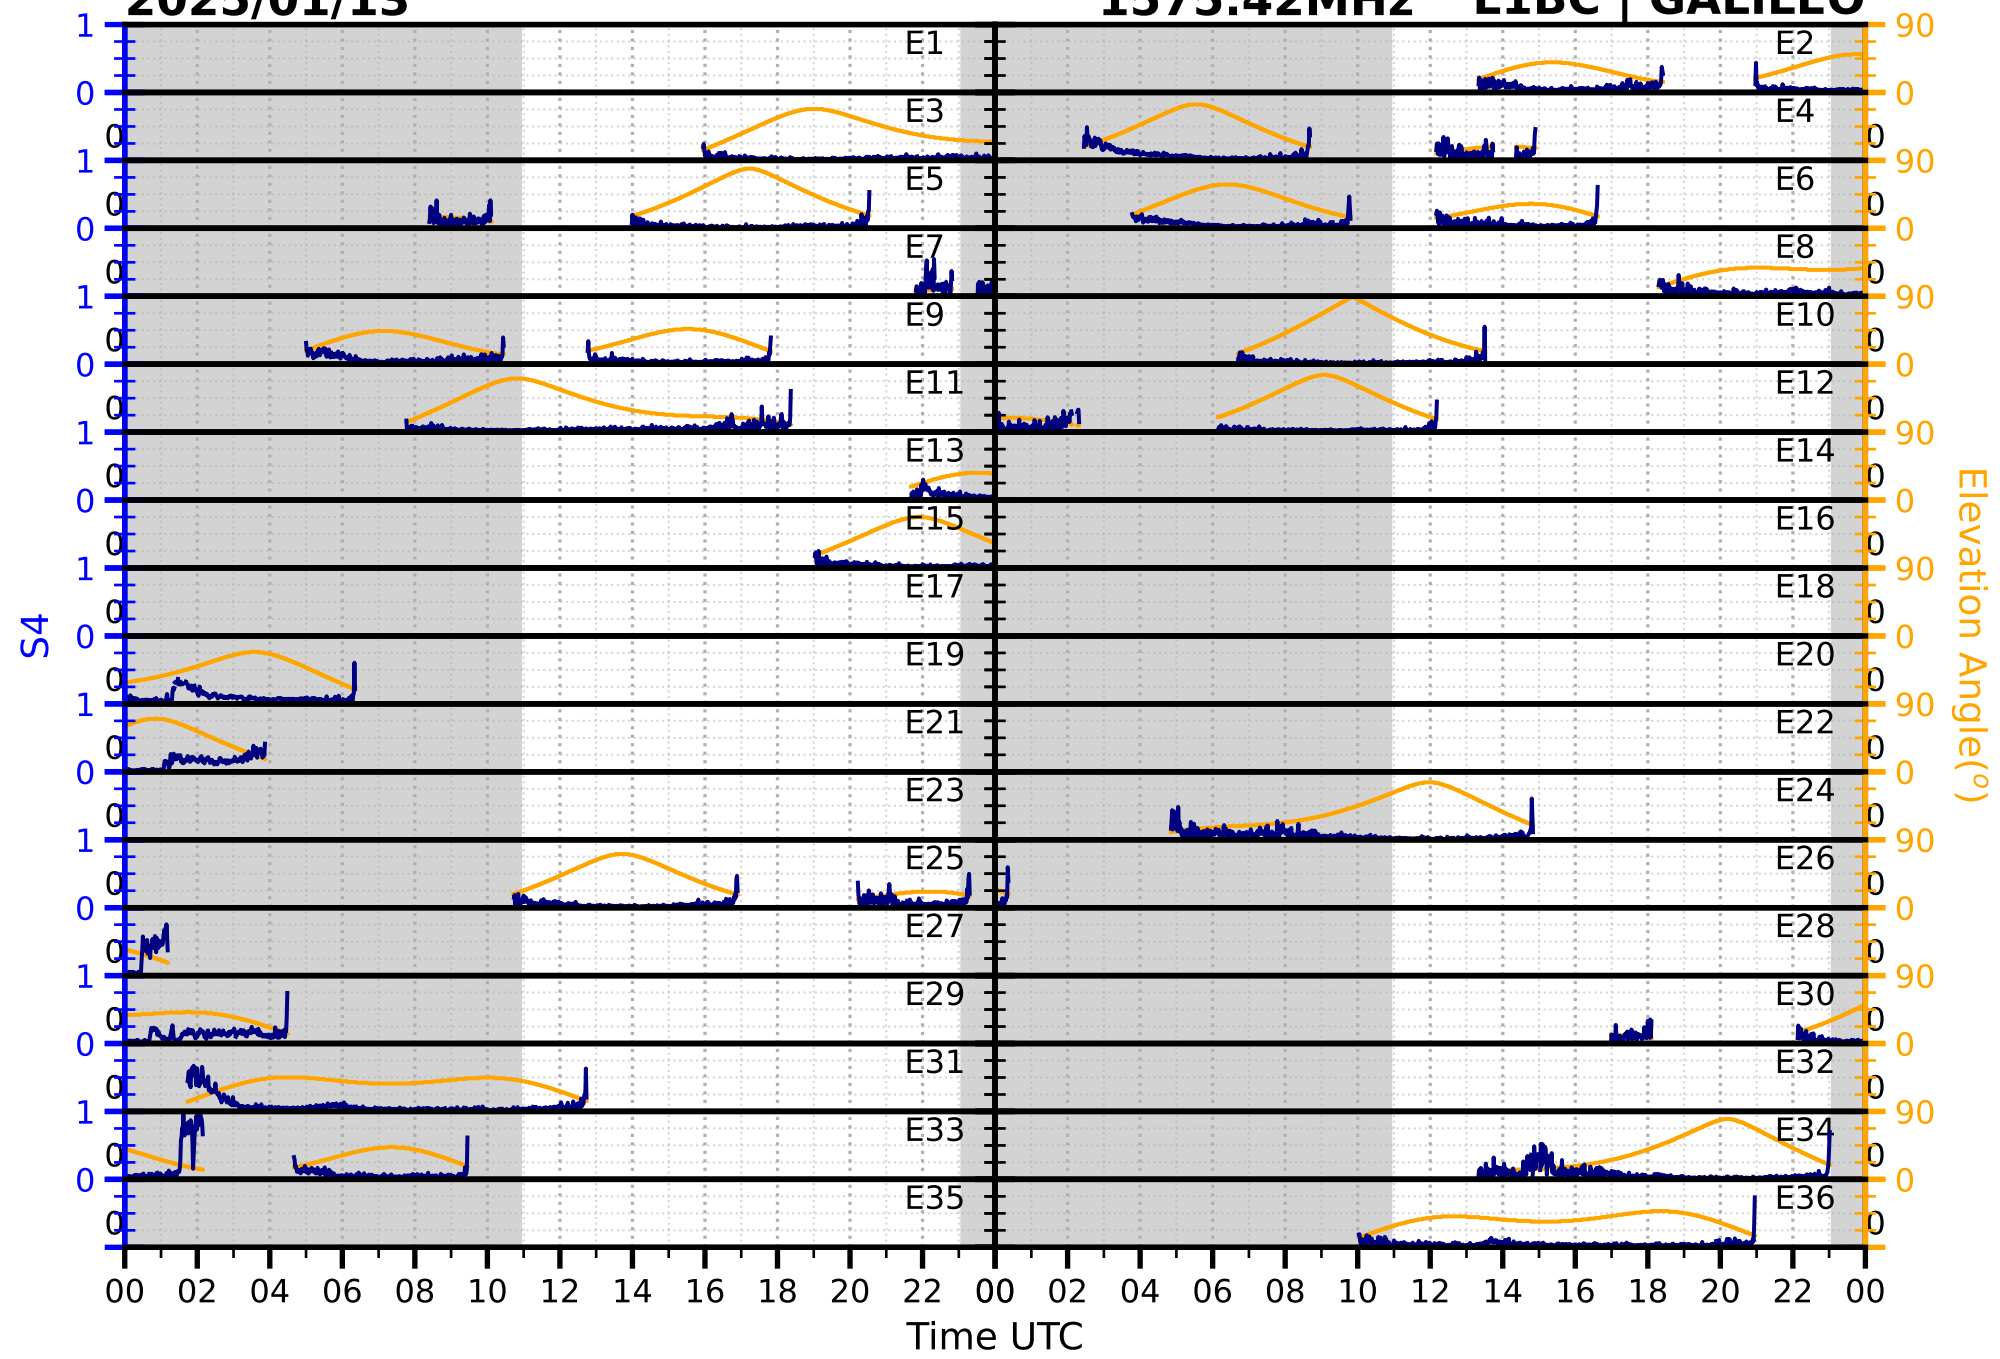

2025/01/13

S4

1575.42MHz

L1CA | GPS

2025/01/13

S4

1575.42MHz

L1BC | GALILEO

2025/01/13

S4

1602MHz

L1CA | GLONASS