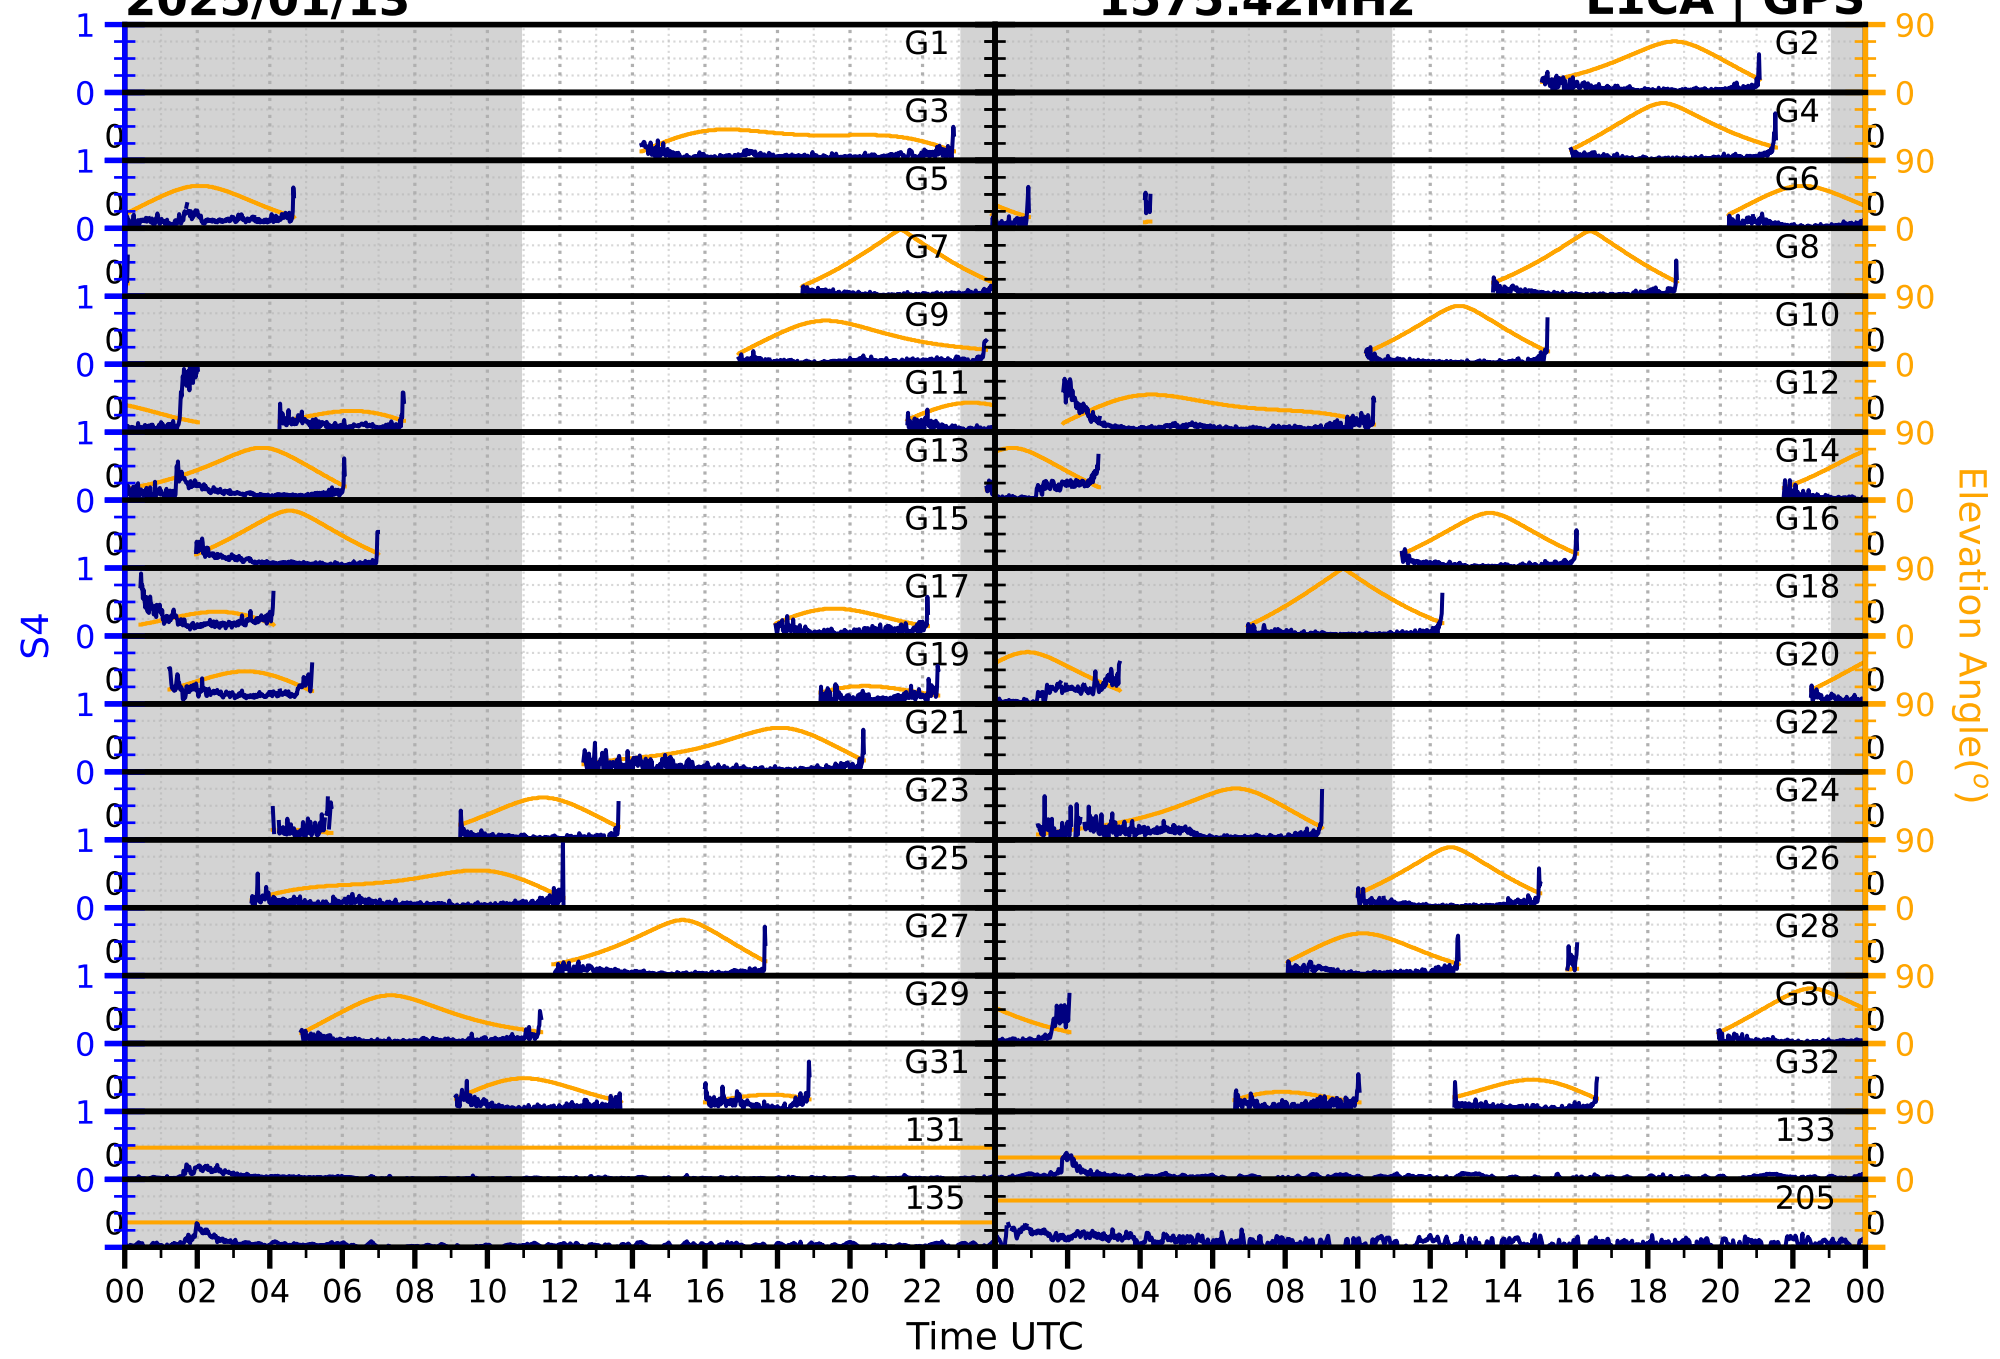

2025/01/13

S4

1575.42MHz

L1CA | GPS

2025/01/13

S4

1575.42MHz

L1BC | GALILEO

2025/01/13

S4

1602MHz

L1CA | GLONASS