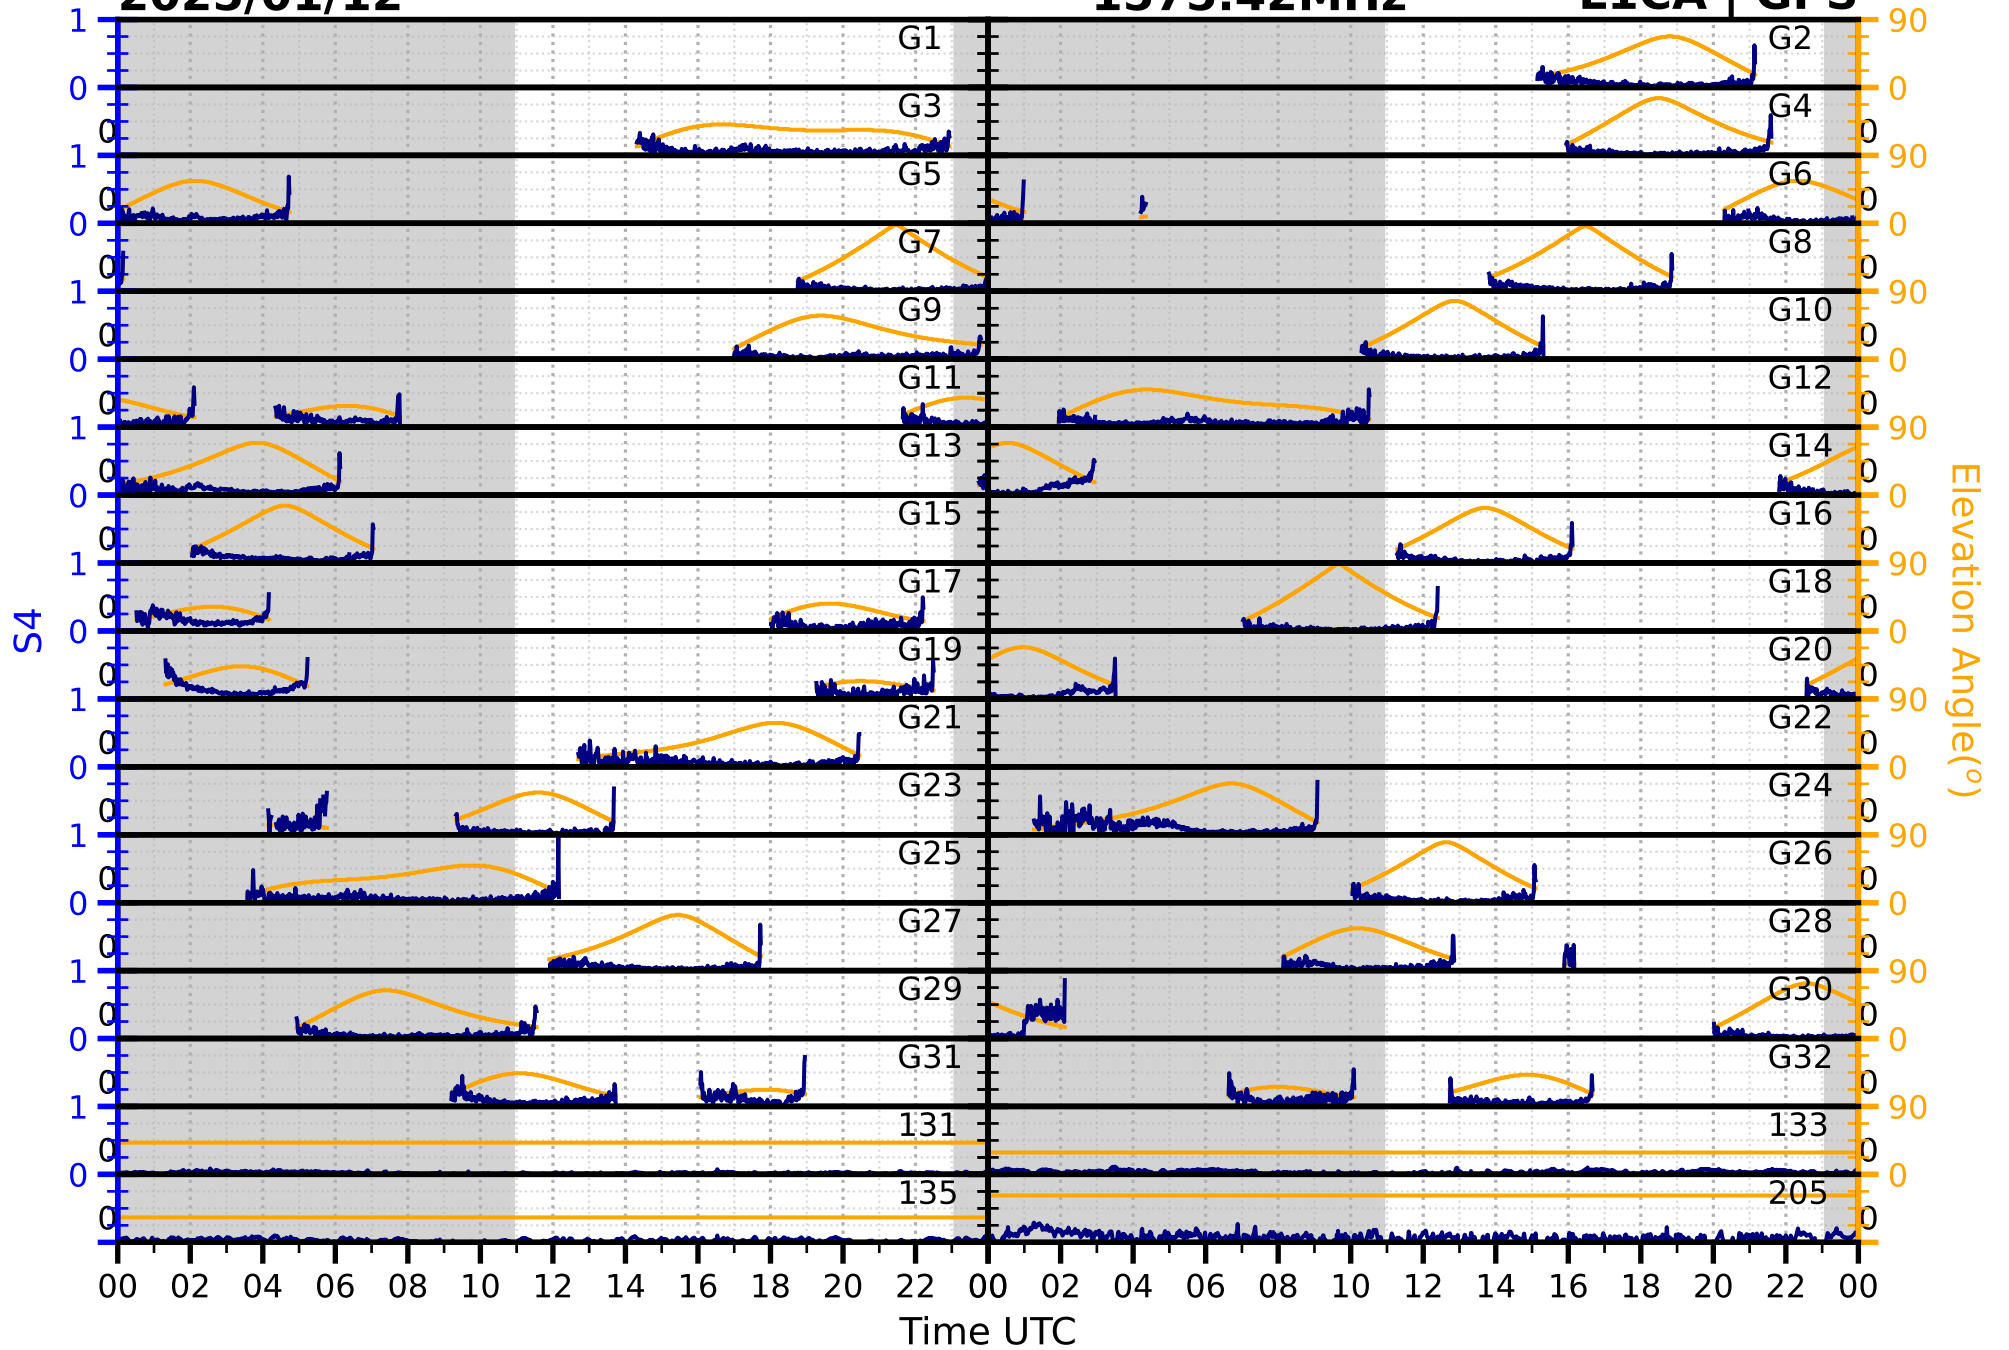

2025/01/12

S4

1575.42MHz

L1CA | GPS

2025/01/12

S4

1575.42MHz

L1BC | GALILEO

2025/01/12

S4

1602MHz

L1CA | GLONASS