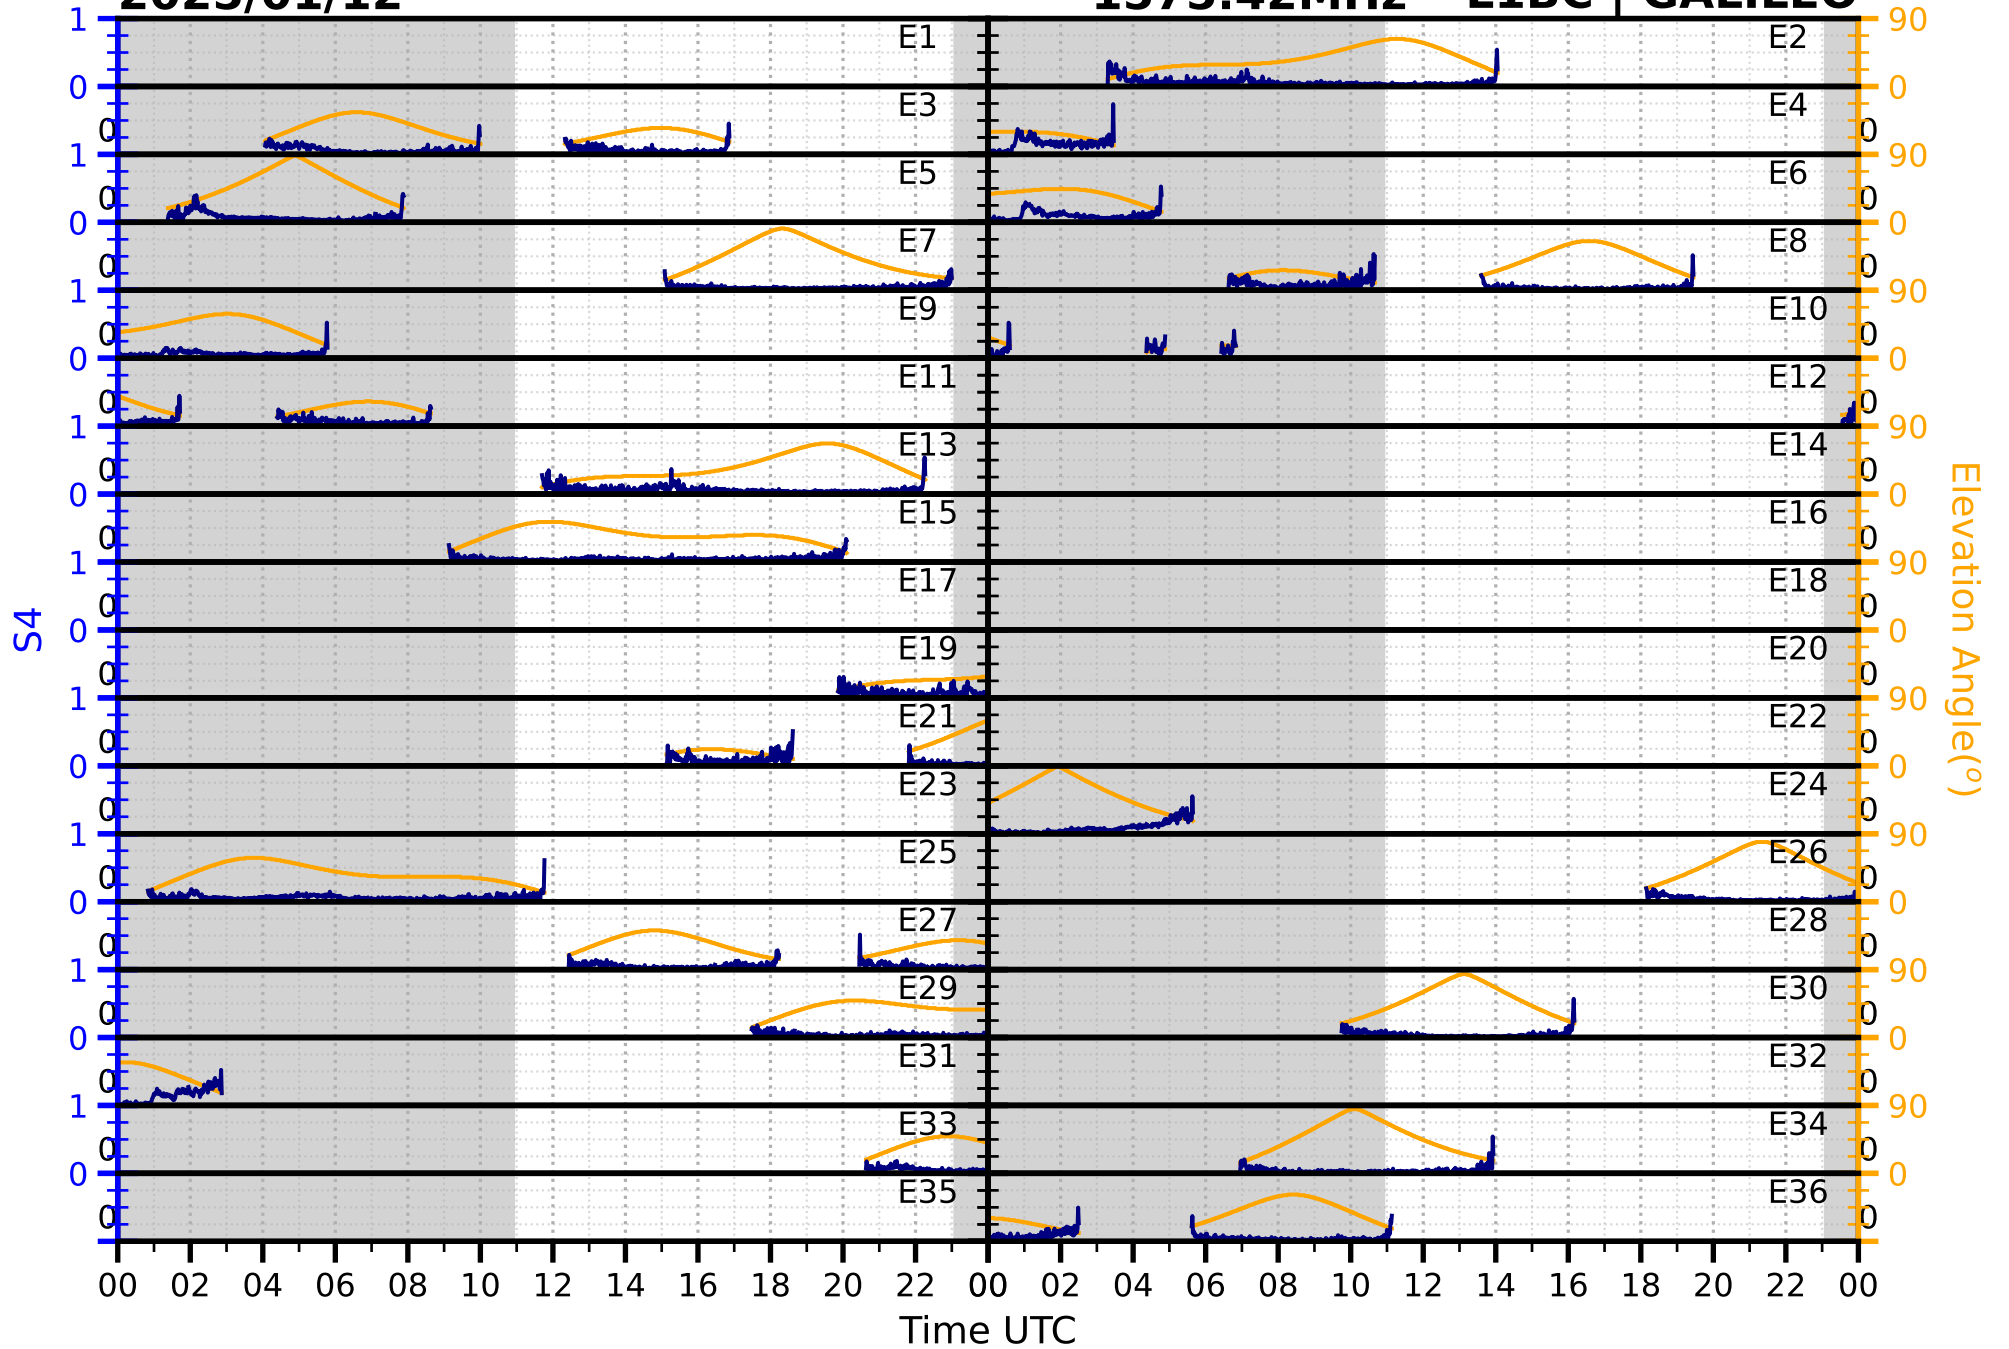

2025/01/12

S4

1575.42MHz

L1CA | GPS

2025/01/12

S4

1575.42MHz

L1BC | GALILEO

2025/01/12

S4

1602MHz

L1CA | GLONASS