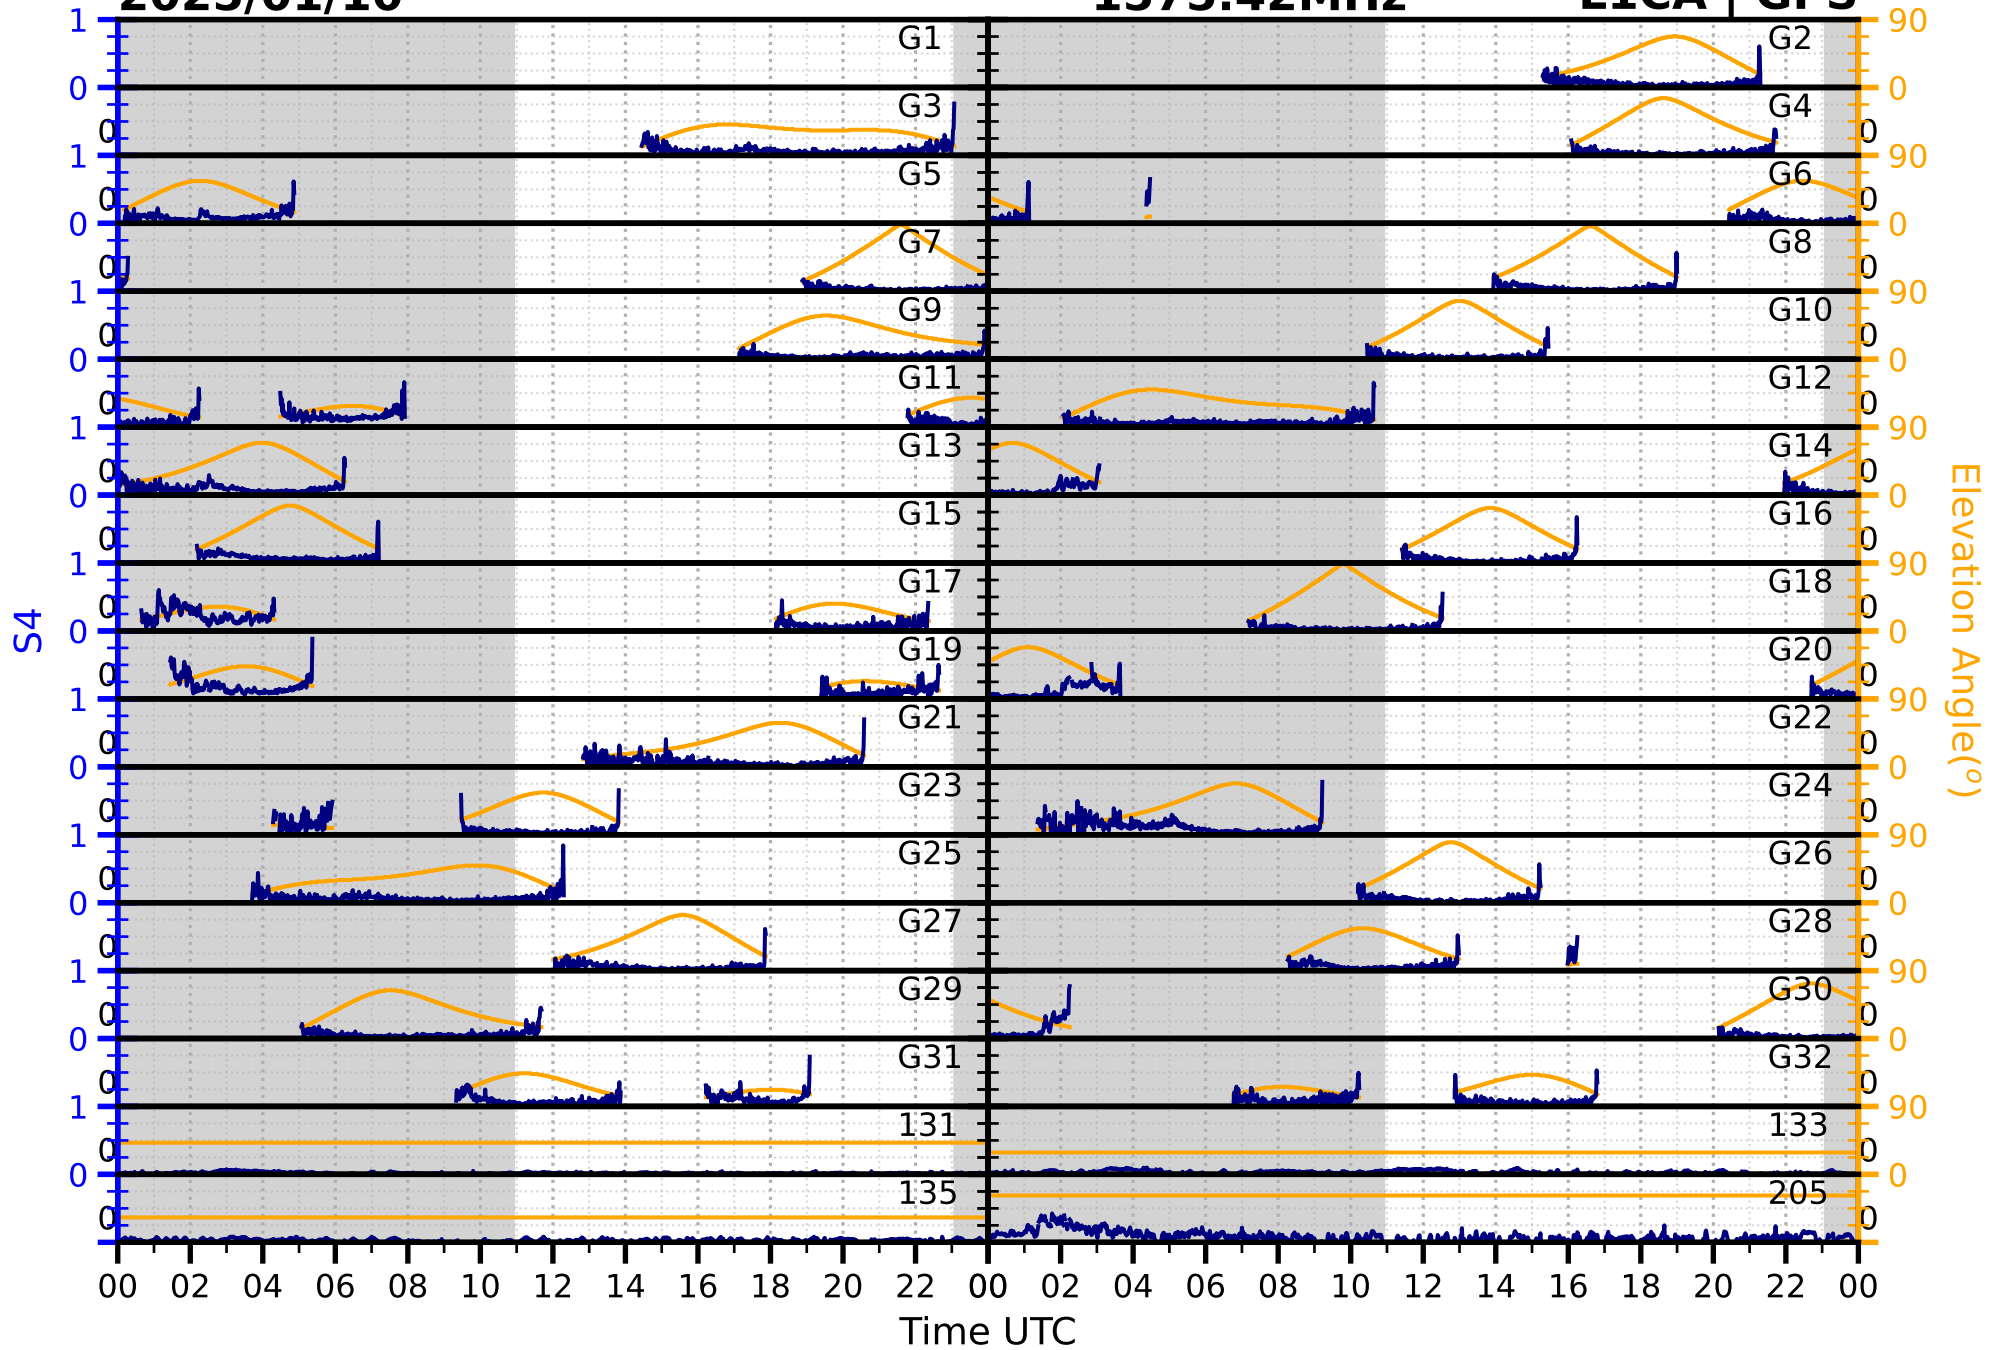

2025/01/10

S4

1575.42MHz

L1CA | GPS

2025/01/10

S4

1575.42MHz

L1BC | GALILEO

2025/01/10

S4

1602MHz

L1CA | GLONASS