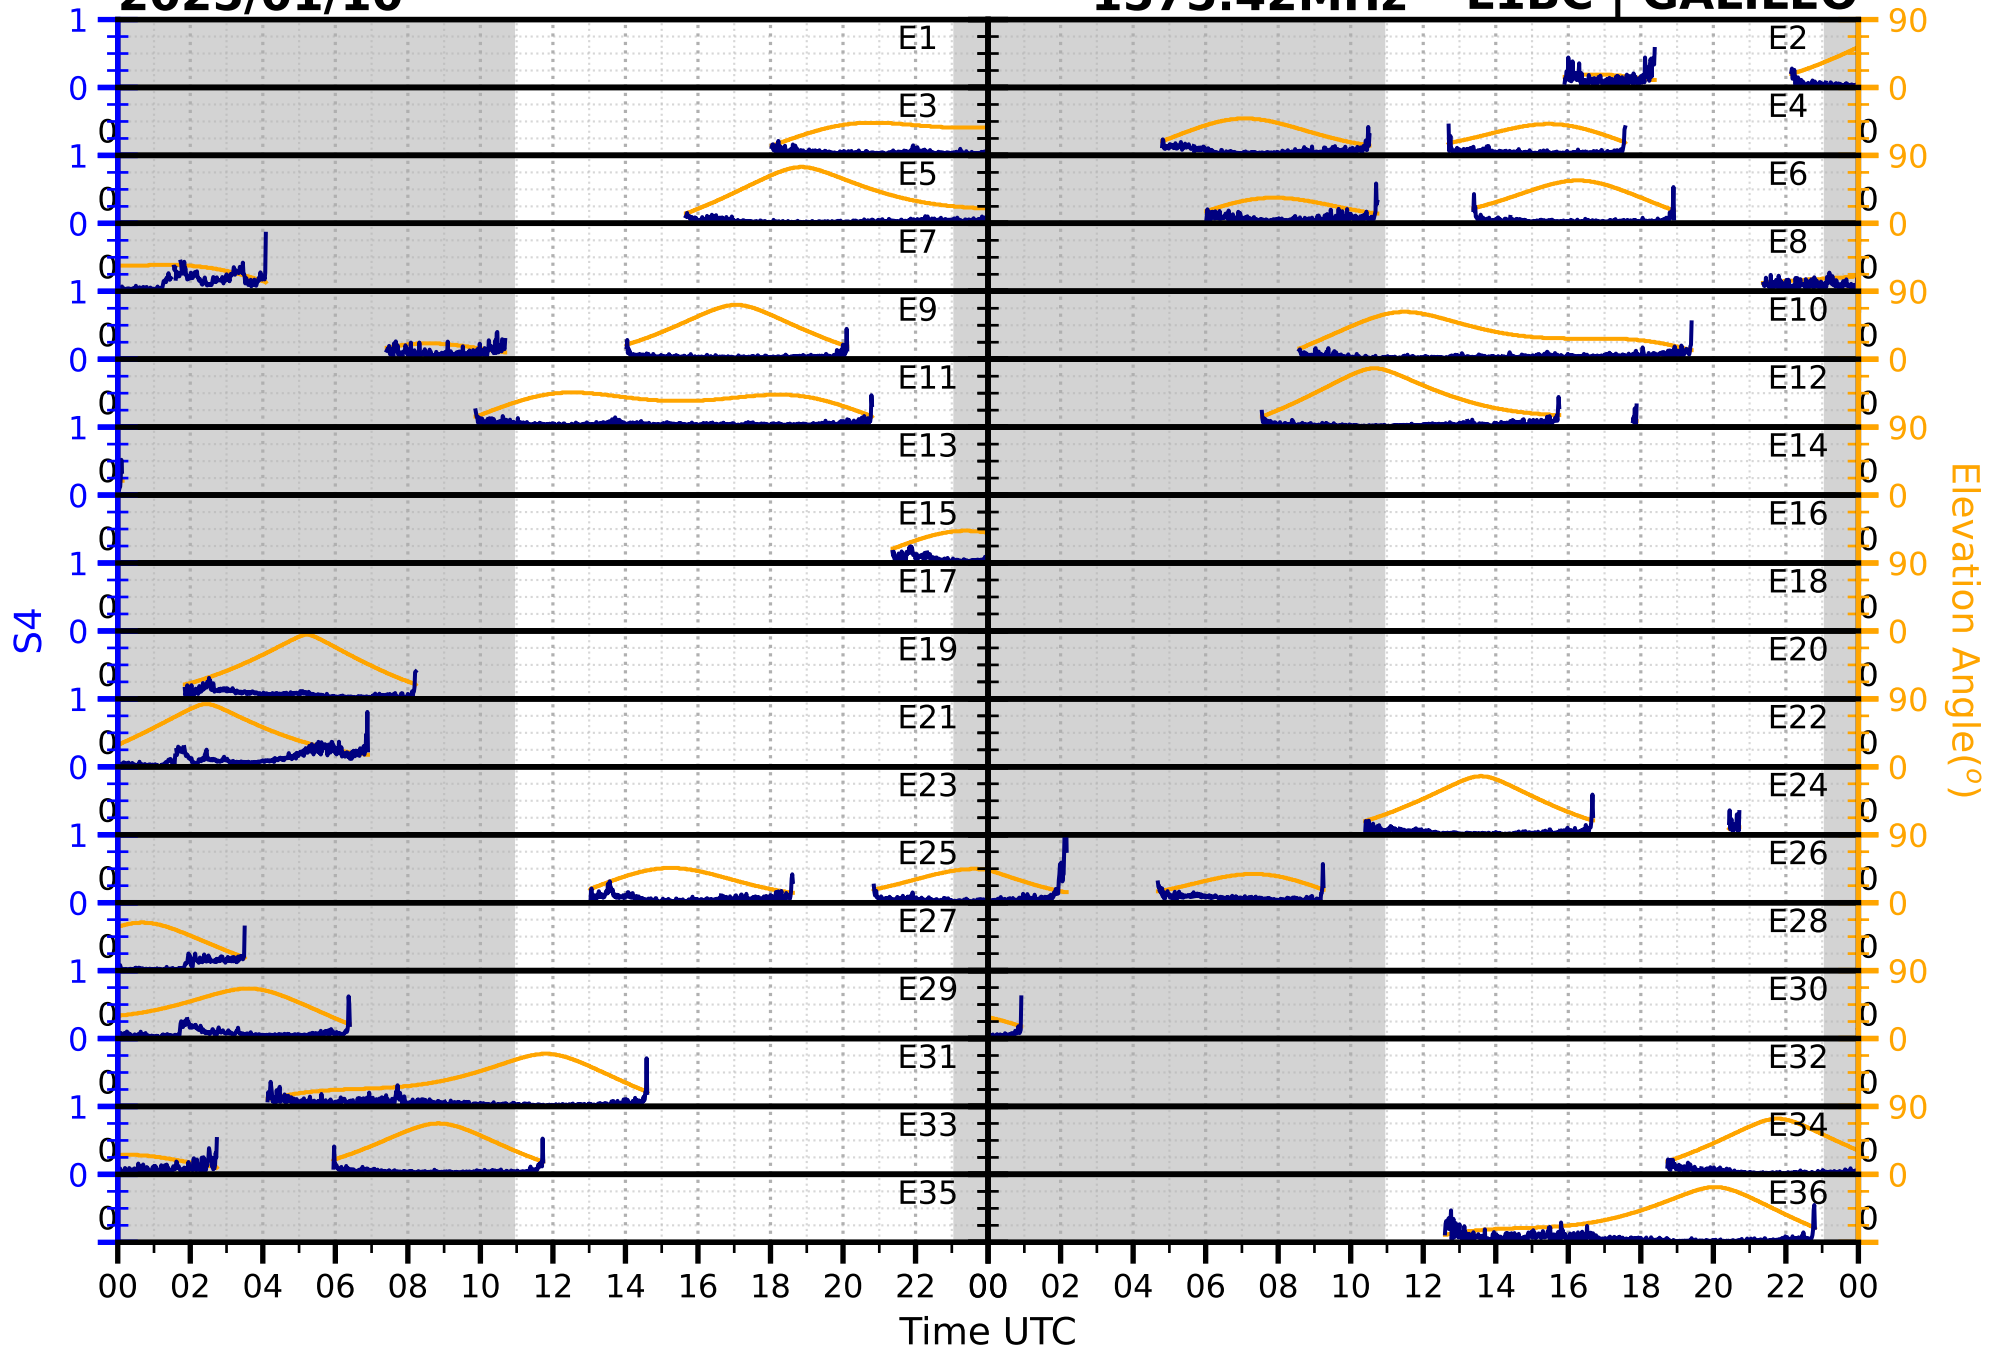

2025/01/10

S4

1575.42MHz

L1CA | GPS

2025/01/10

S4

1575.42MHz

L1BC | GALILEO

2025/01/10

S4

1602MHz

L1CA | GLONASS