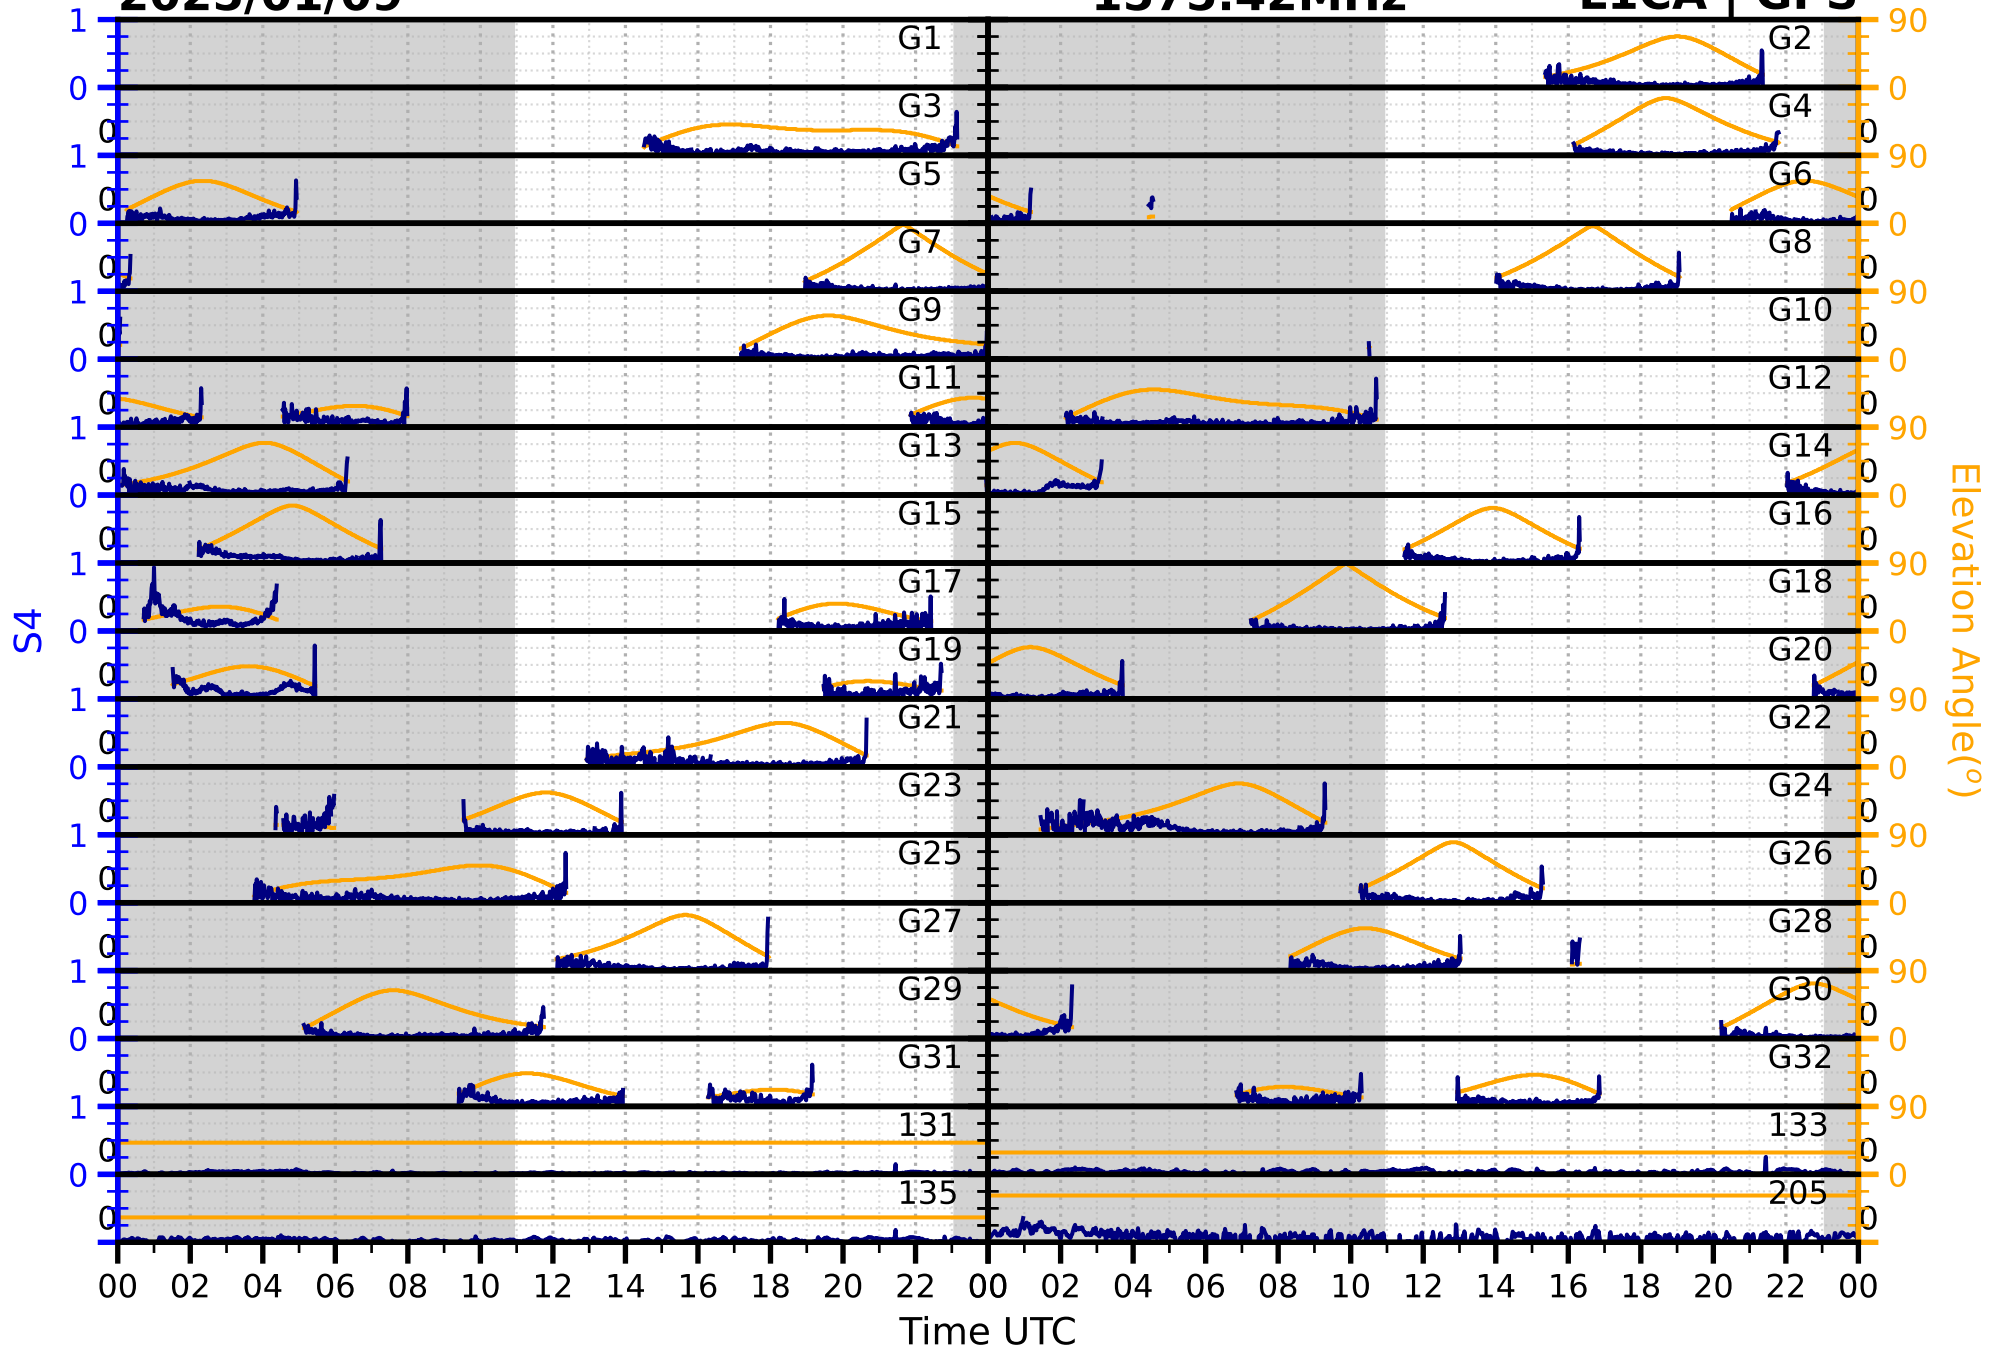

2025/01/09

S4

1575.42MHz

L1CA | GPS

2025/01/09

S4

1575.42MHz

L1BC

GALILEO

2025/01/09

S4

1602MHz

L1CA | GLONASS