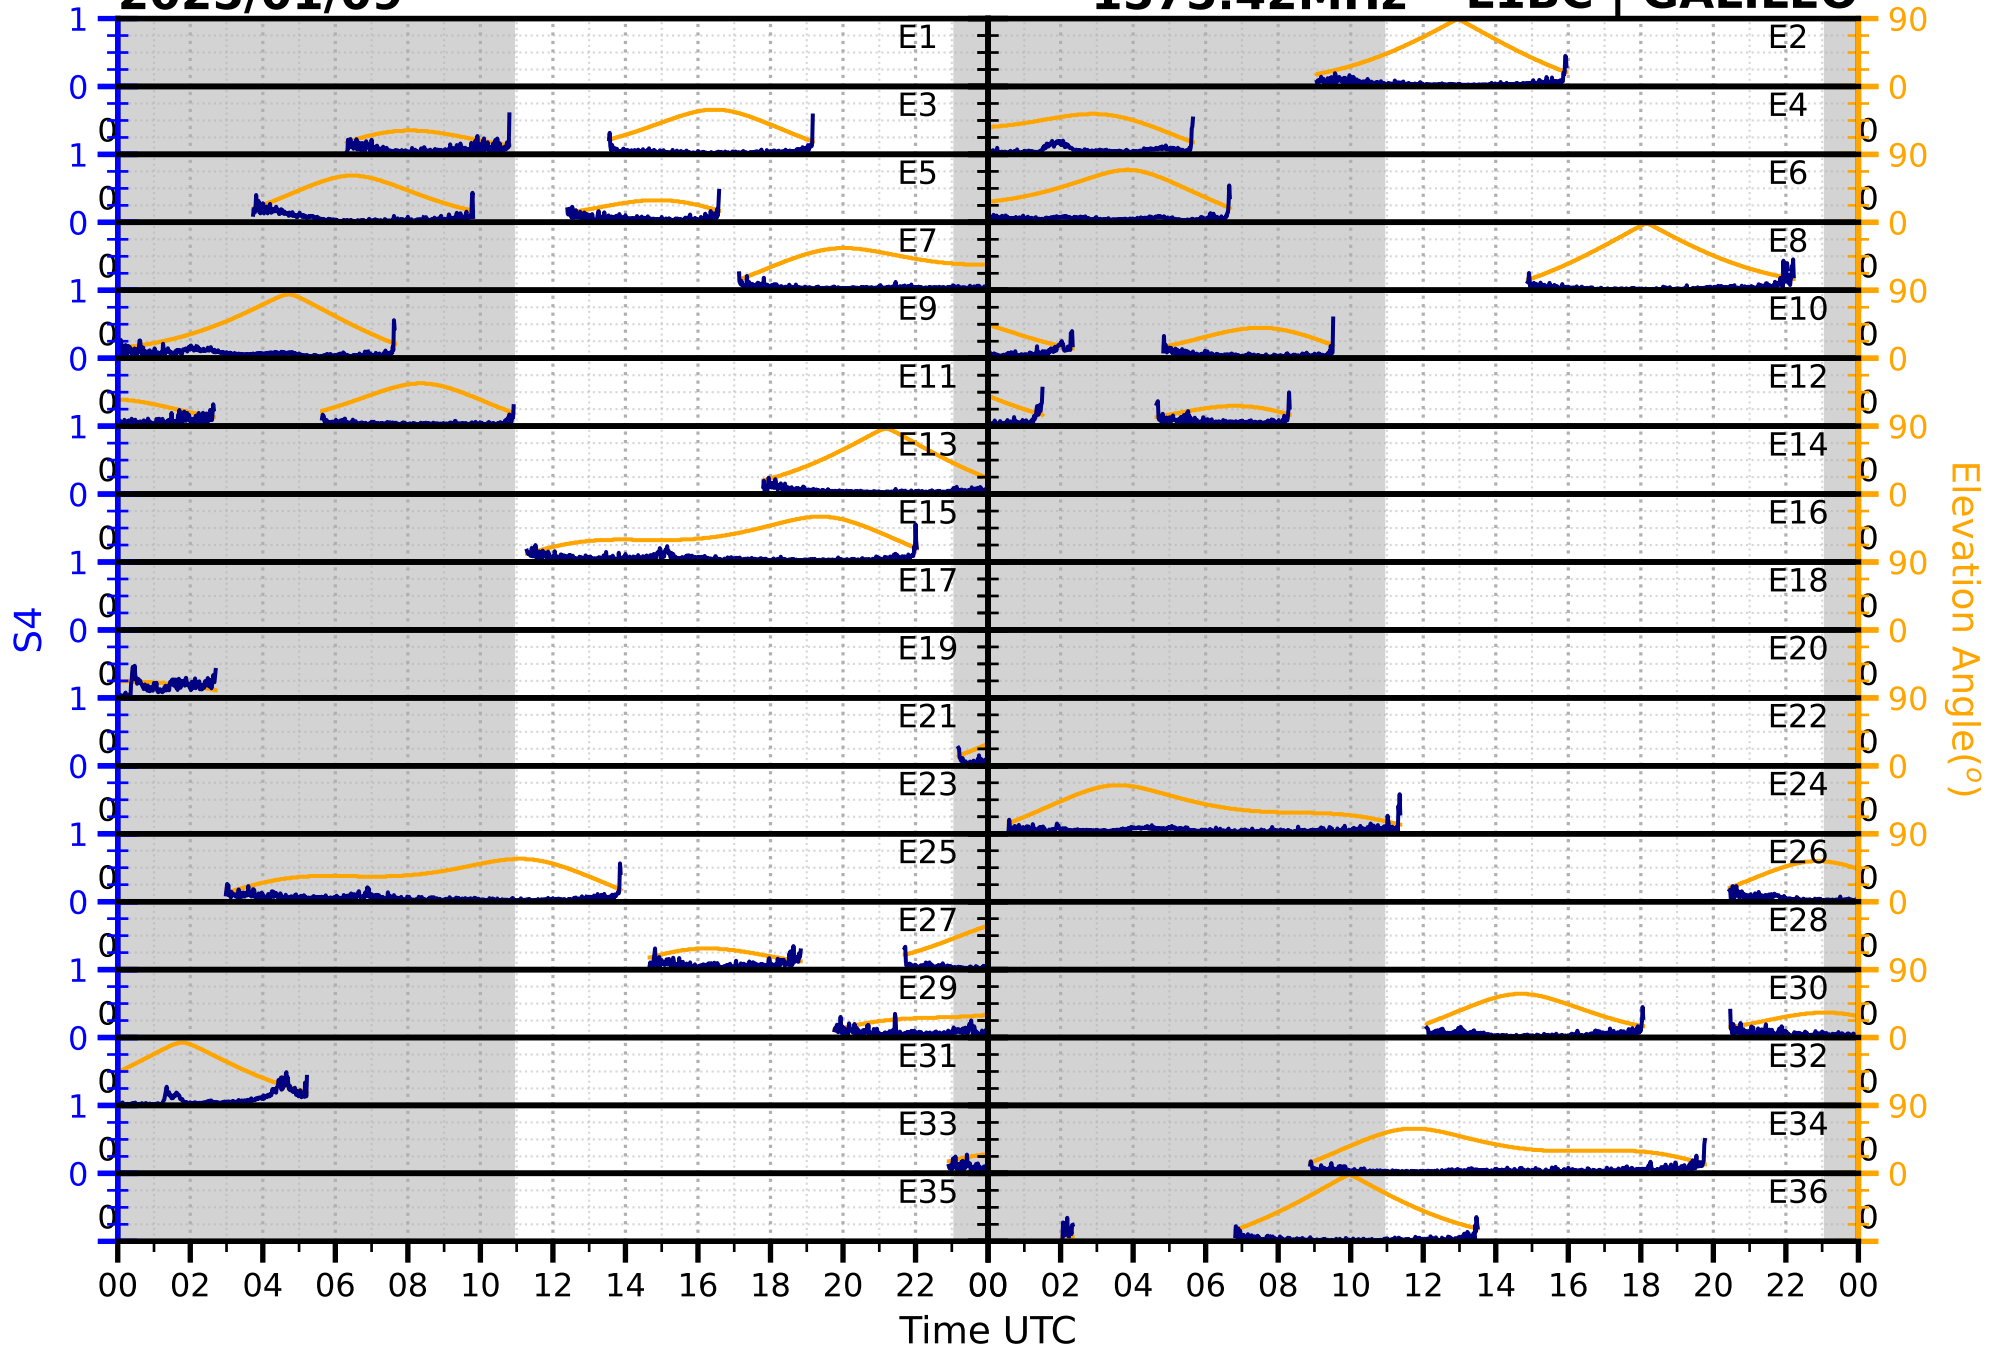

2025/01/09

S4

1575.42MHz

L1CA | GPS

2025/01/09

S4

1575.42MHz

L1BC

GALILEO

2025/01/09

S4

1602MHz

L1CA | GLONASS