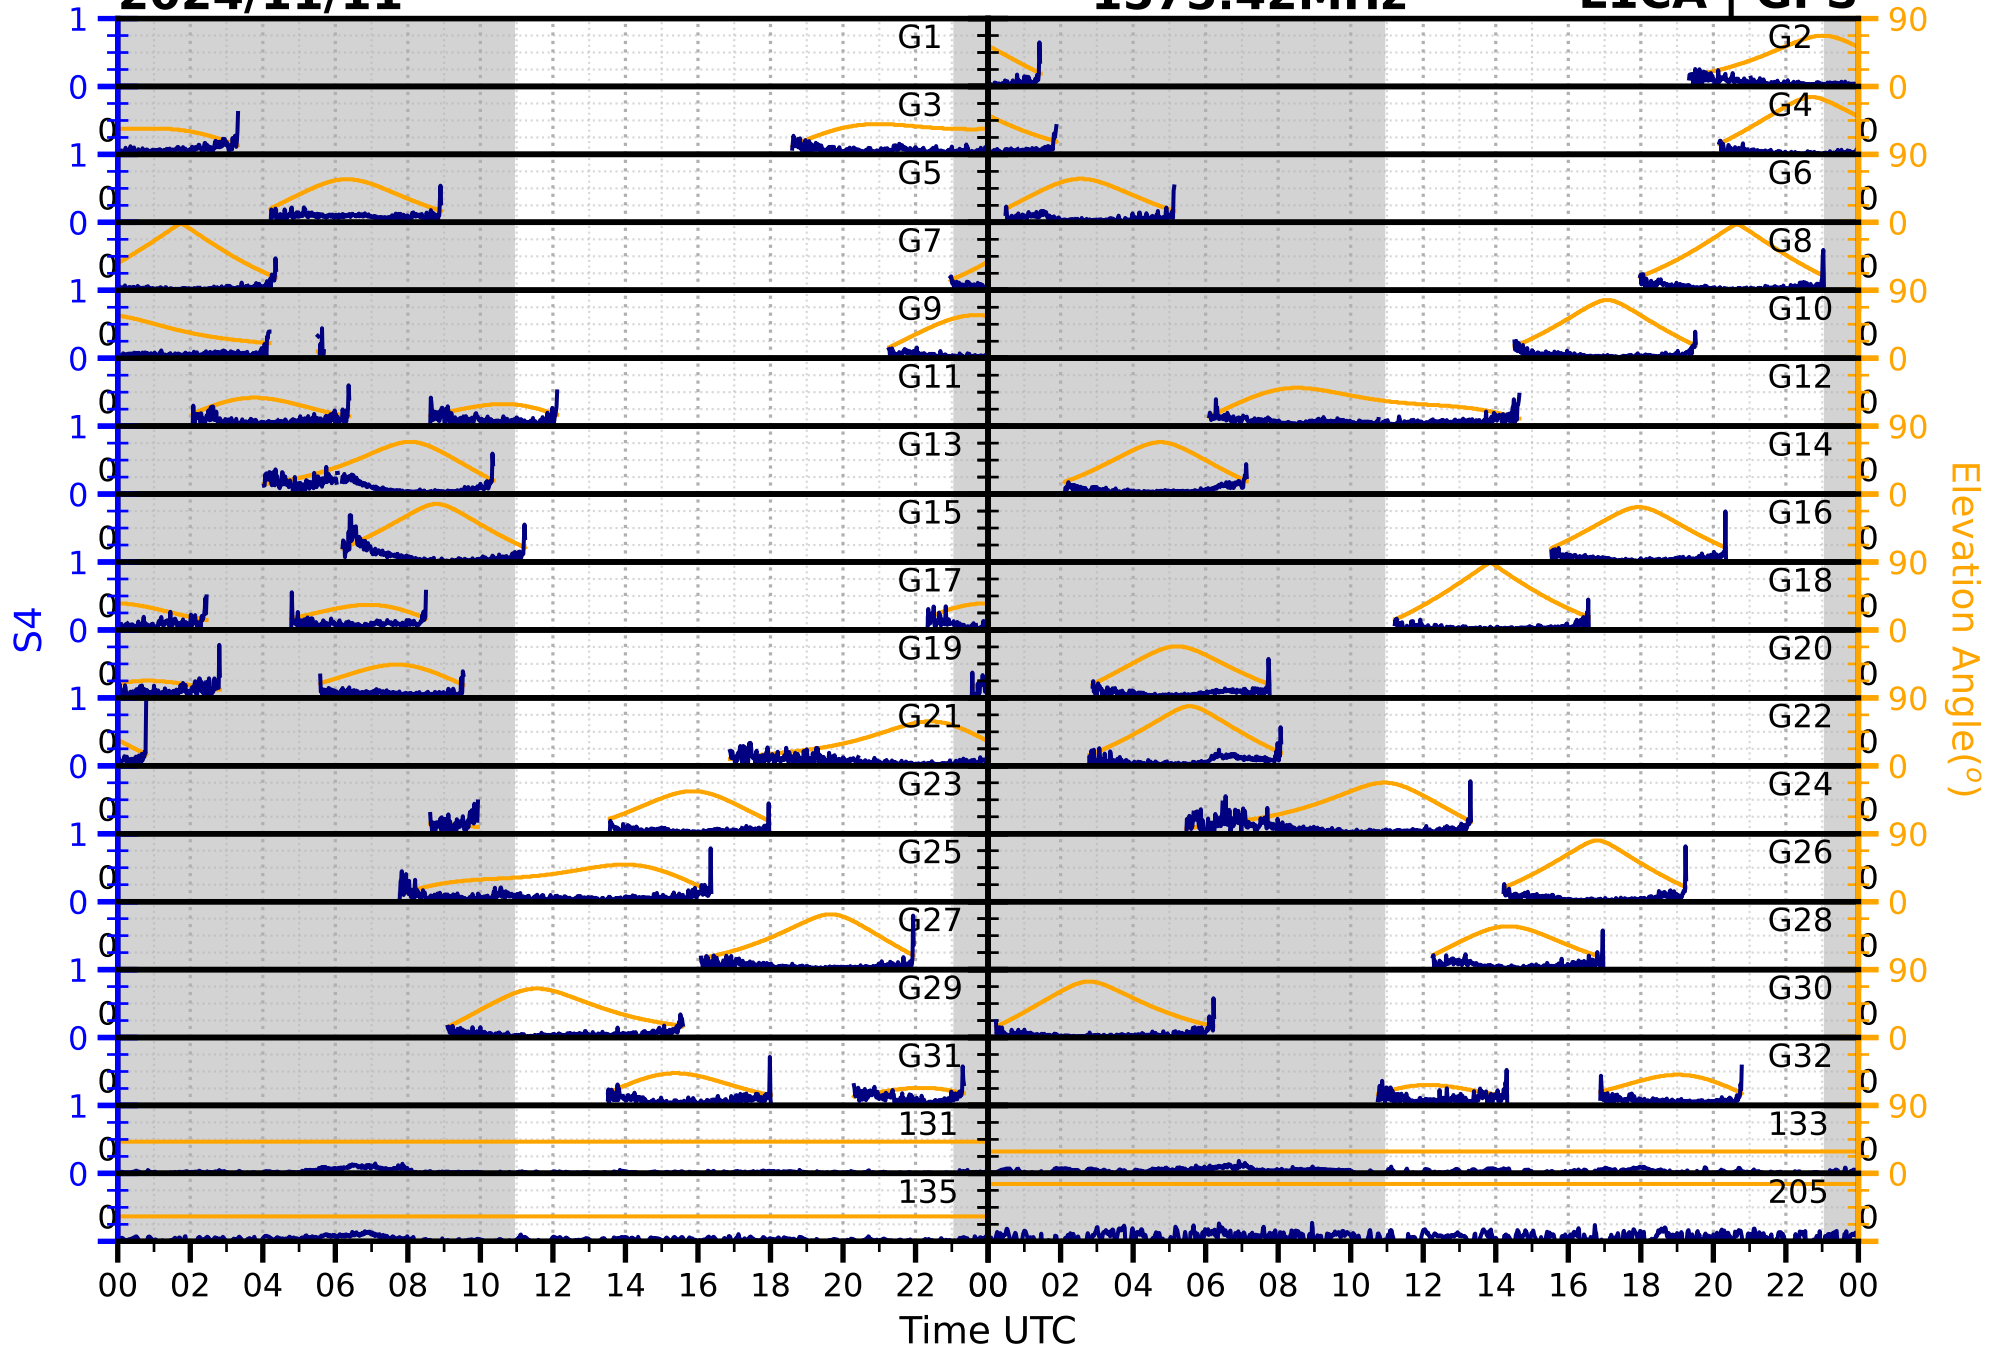

2024/11/11

S4

1575.42MHz

L1CA | GPS

2024/11/11

S4

1575.42MHz

L1BC | GALILEO

2024/11/11

S4

1602MHz

L1CA | GLONASS