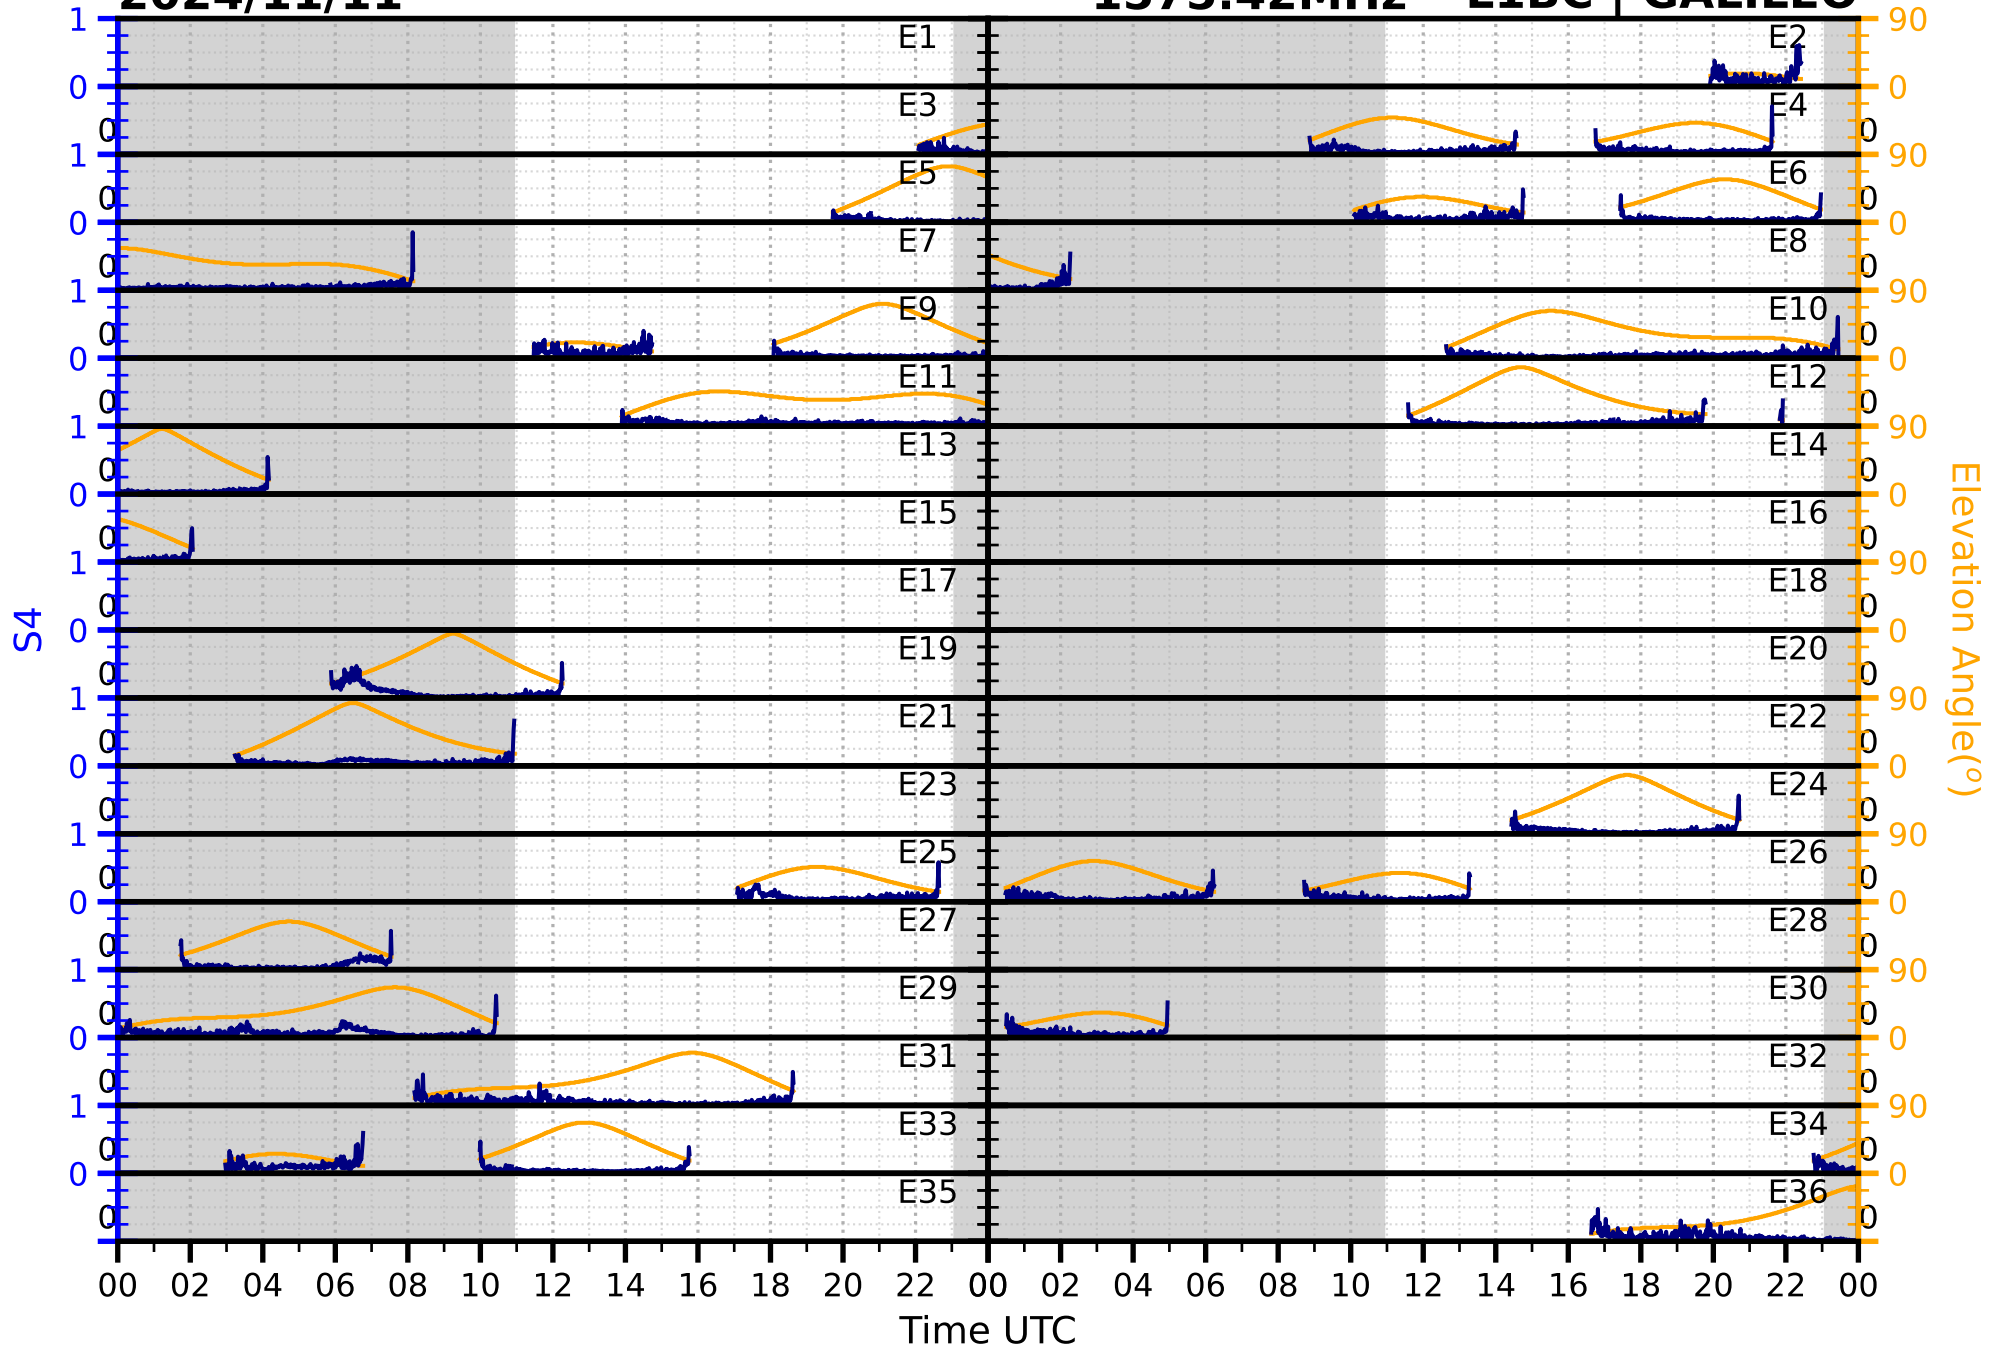

2024/11/11

S4

1575.42MHz

L1CA | GPS

2024/11/11

S4

1575.42MHz

L1BC | GALILEO

2024/11/11

S4

1602MHz

L1CA | GLONASS