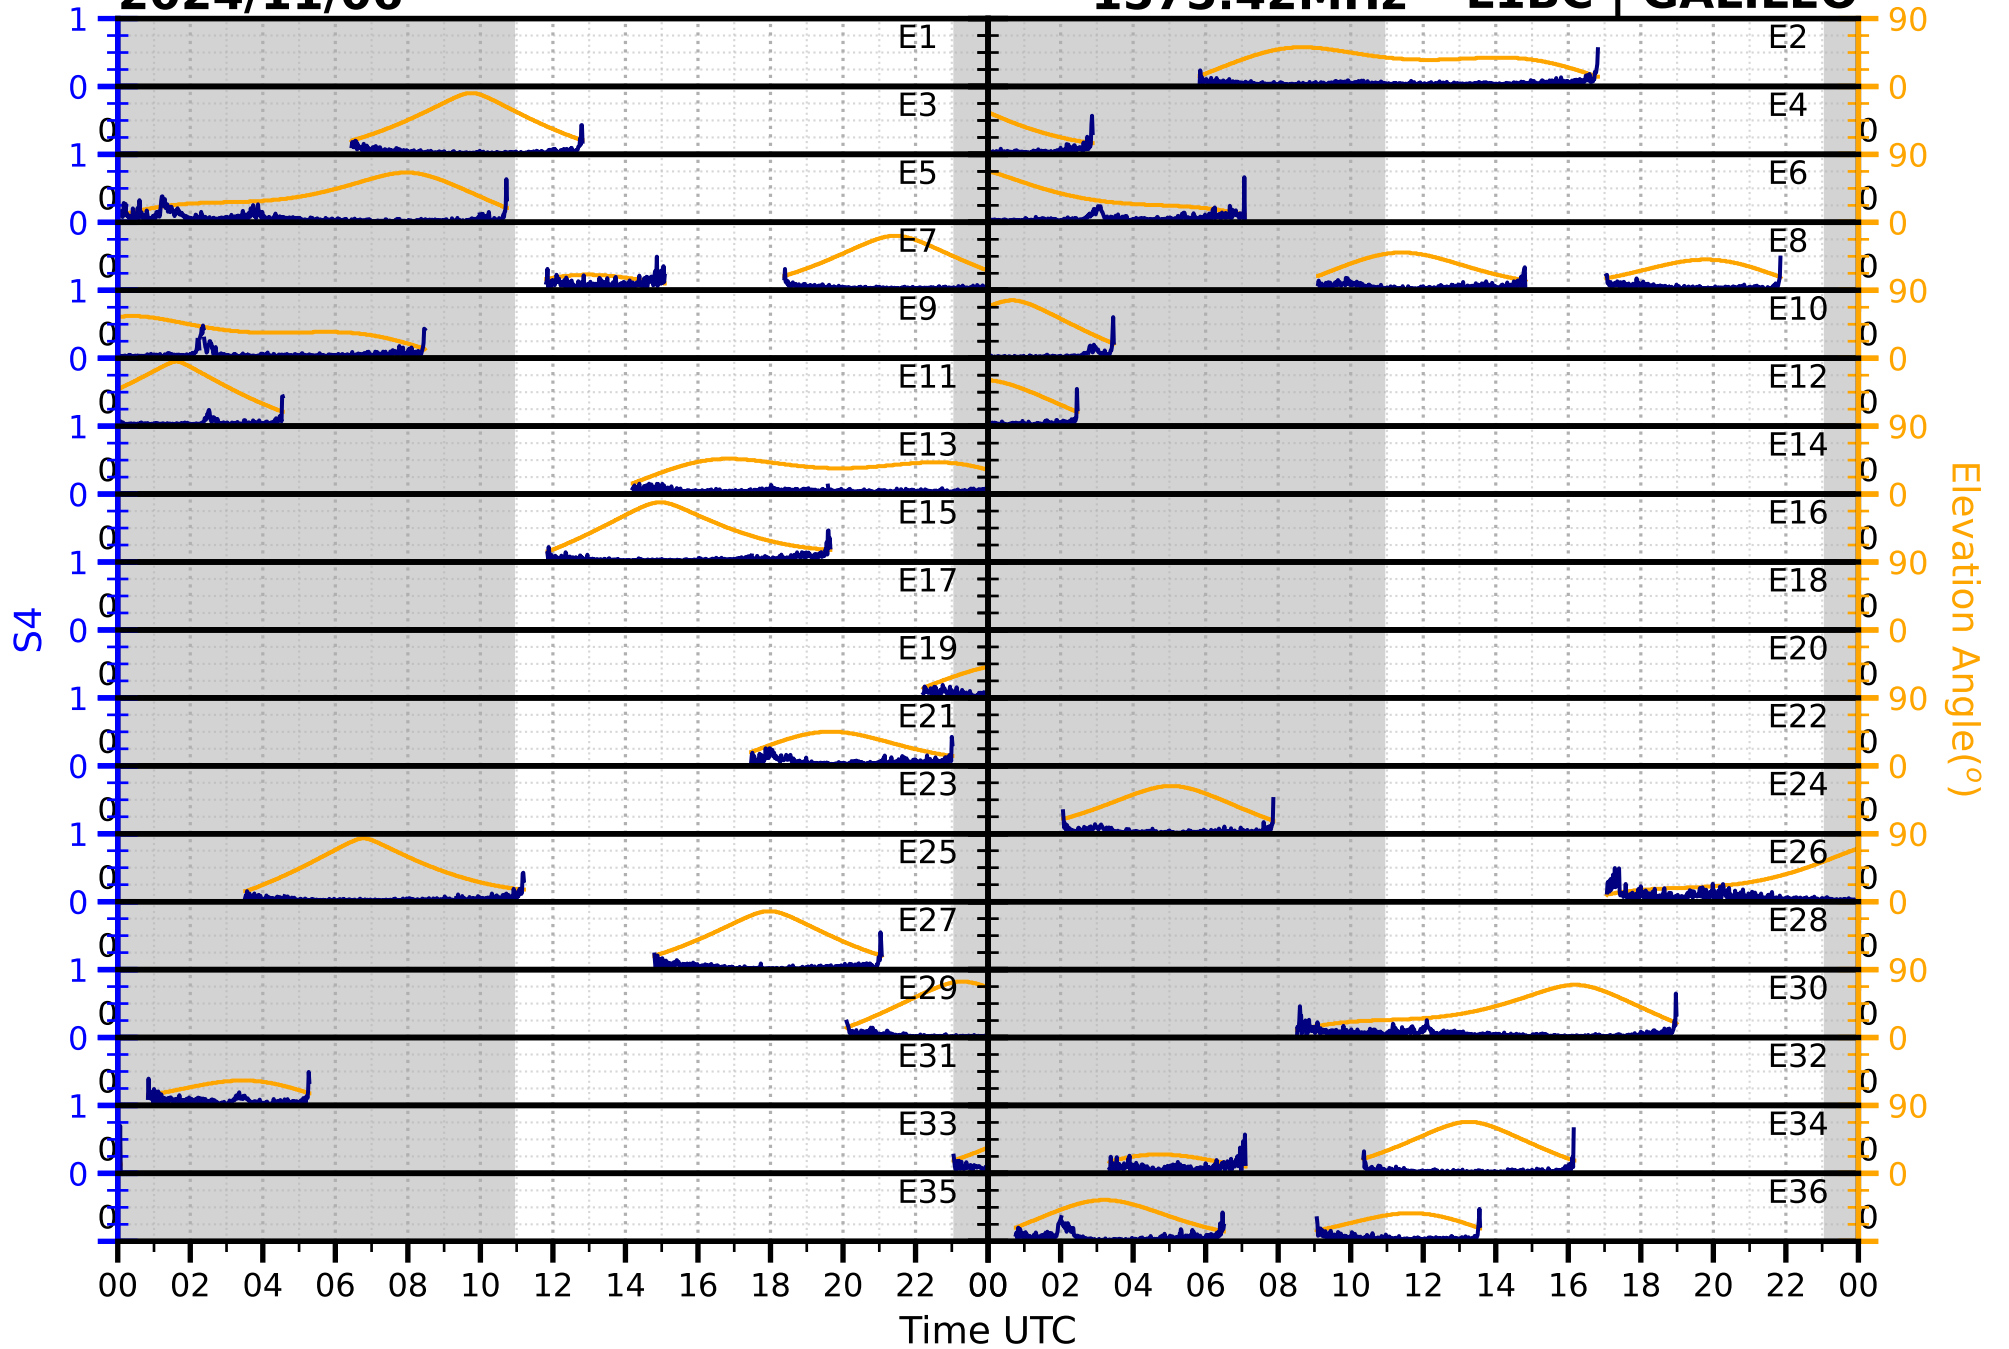

2024/11/06

S4

1575.42MHz

L1CA | GPS

2024/11/06

S4

1575.42MHz

L1BC

GALILEO

2024/11/06

S4

1602MHz

L1CA | GLONASS