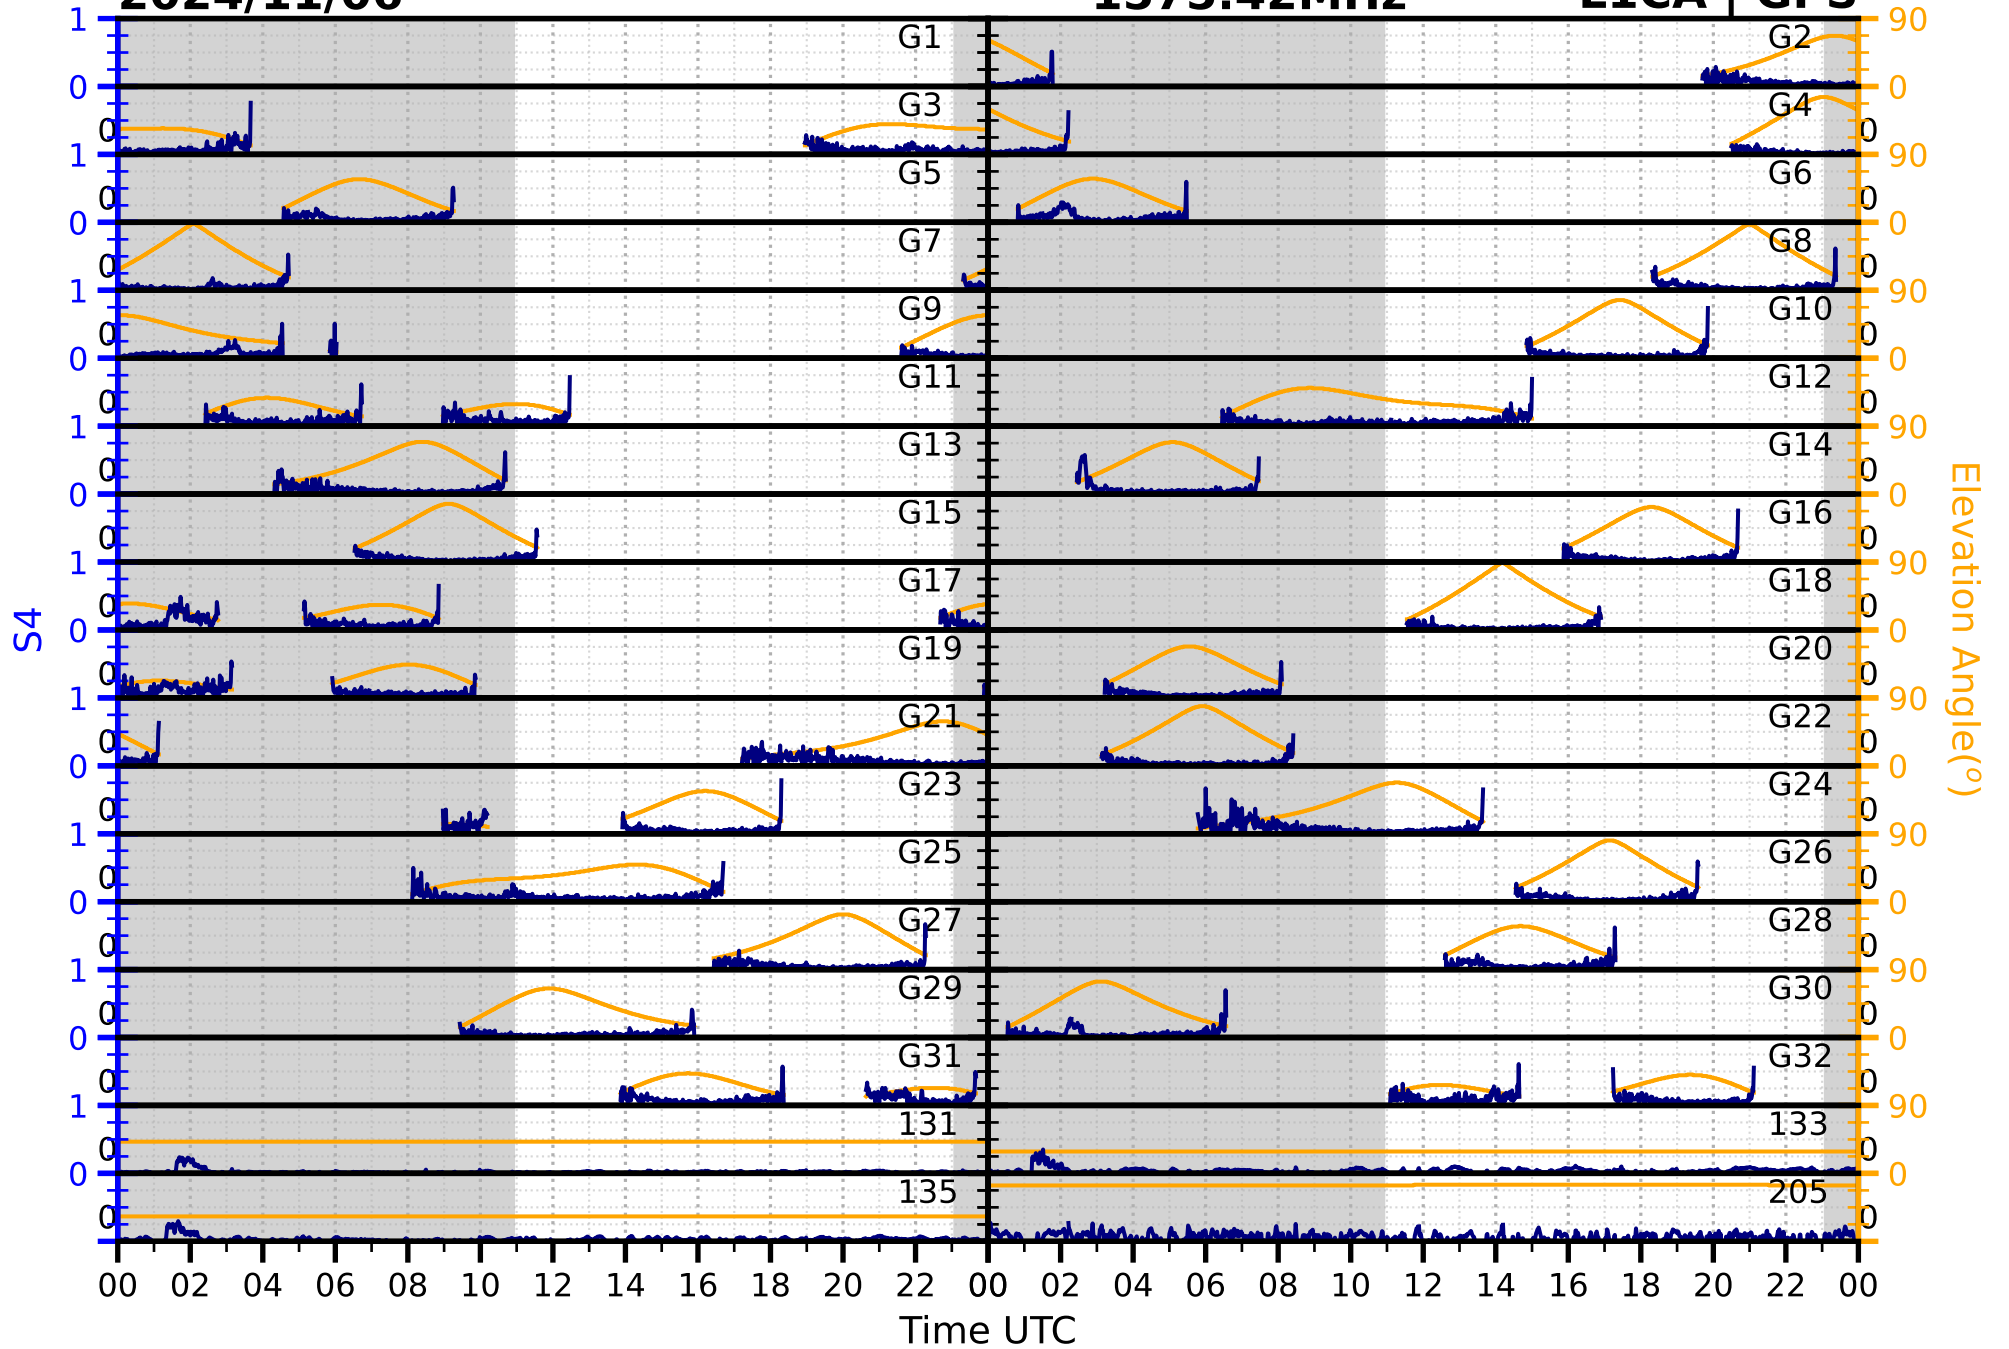

2024/11/06

S4

1575.42MHz

L1CA | GPS

2024/11/06

S4

1575.42MHz

L1BC

GALILEO

2024/11/06

S4

1602MHz

L1CA | GLONASS