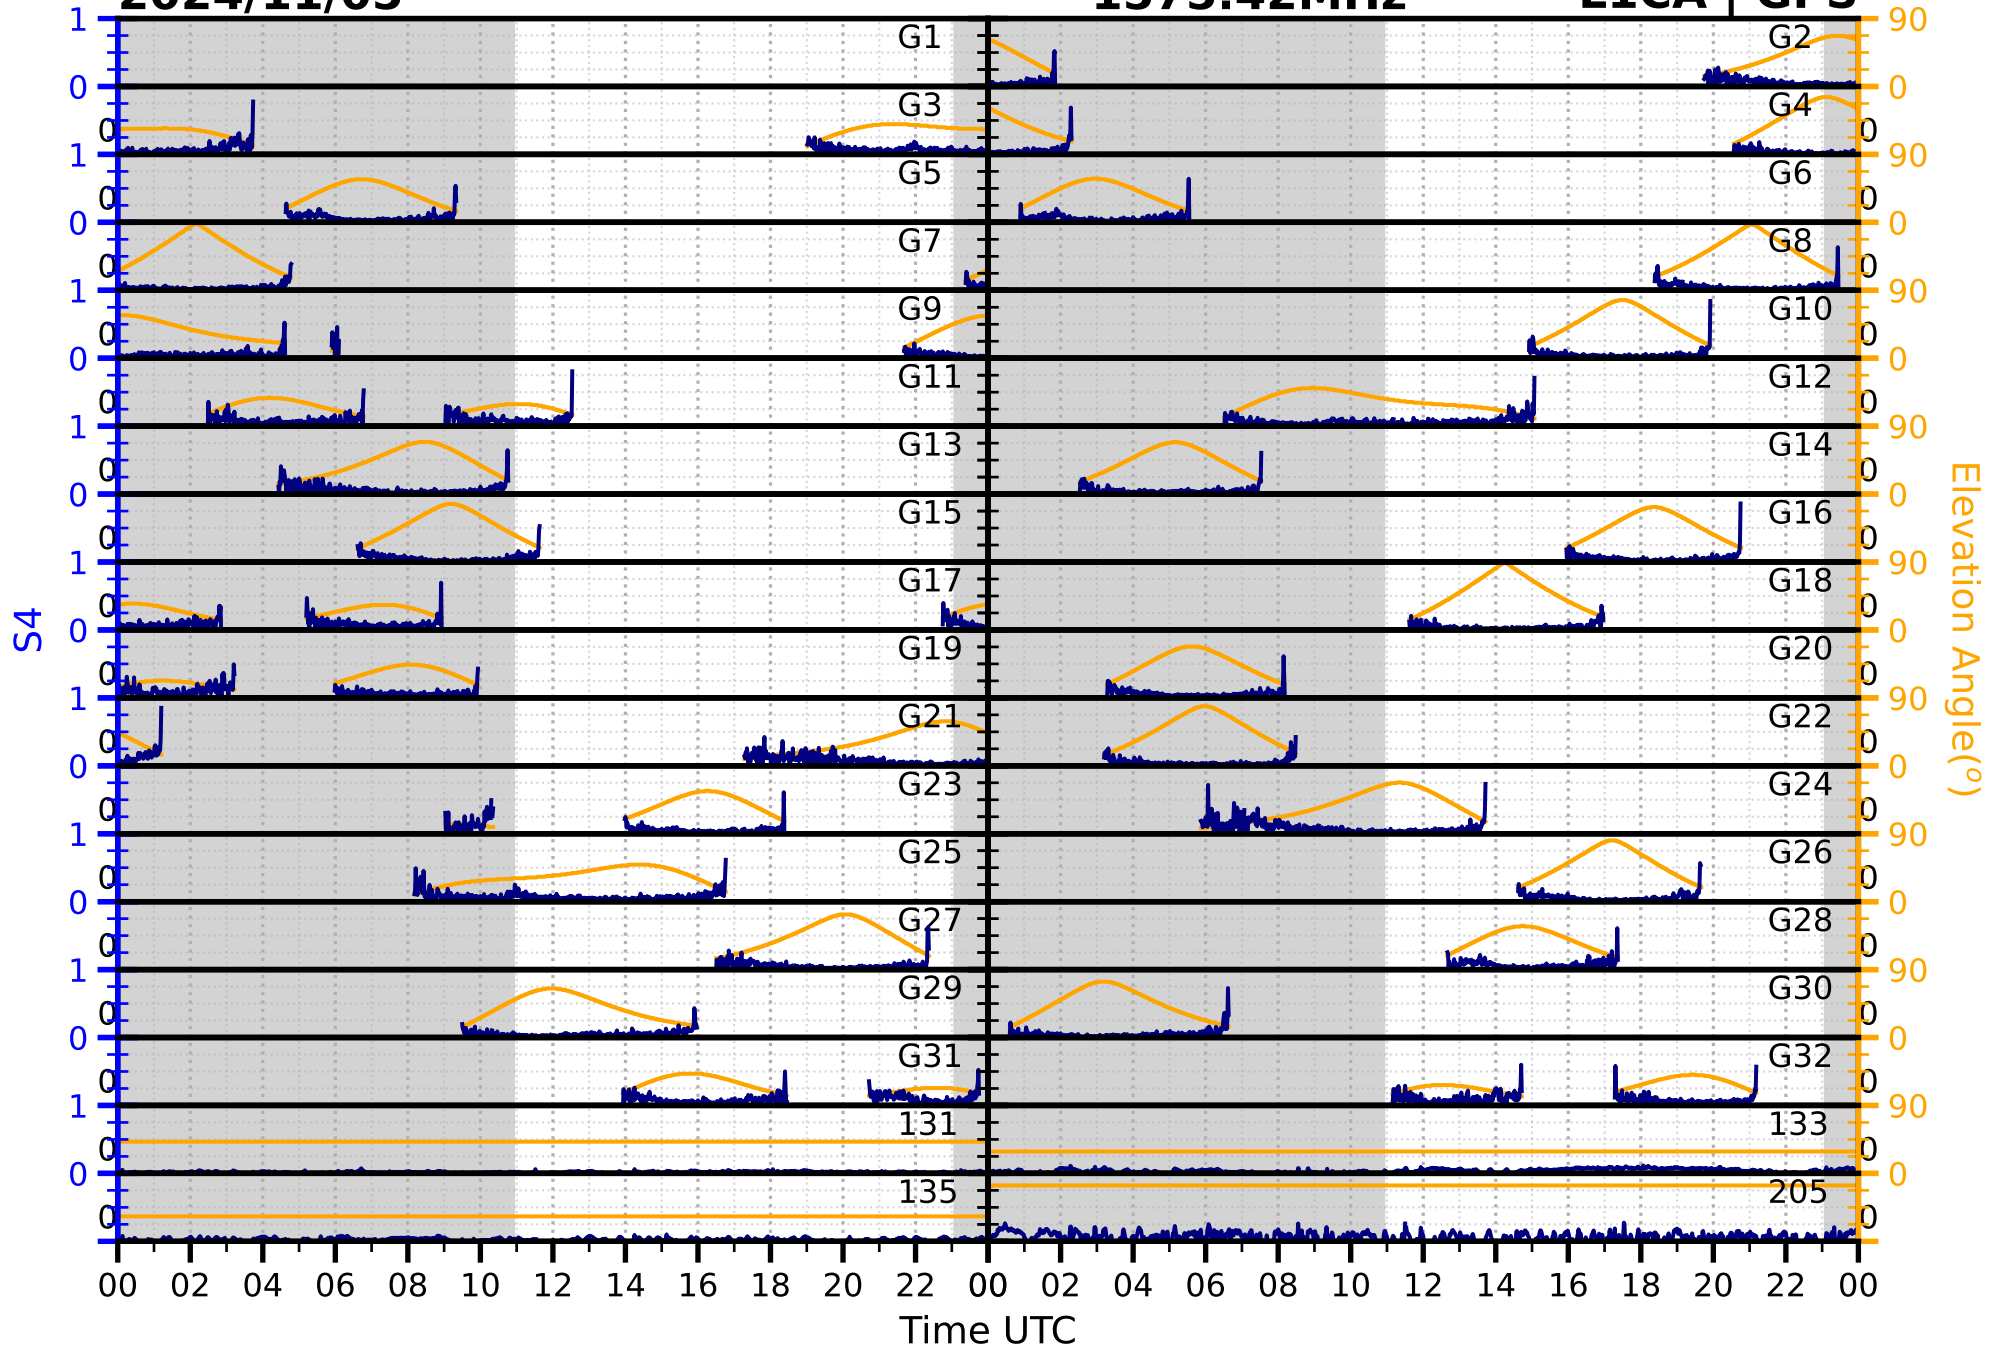

2024/11/05

S4

1575.42MHz

L1CA | GPS

2024/11/05

S4

1602MHz

L1CA | GLONASS