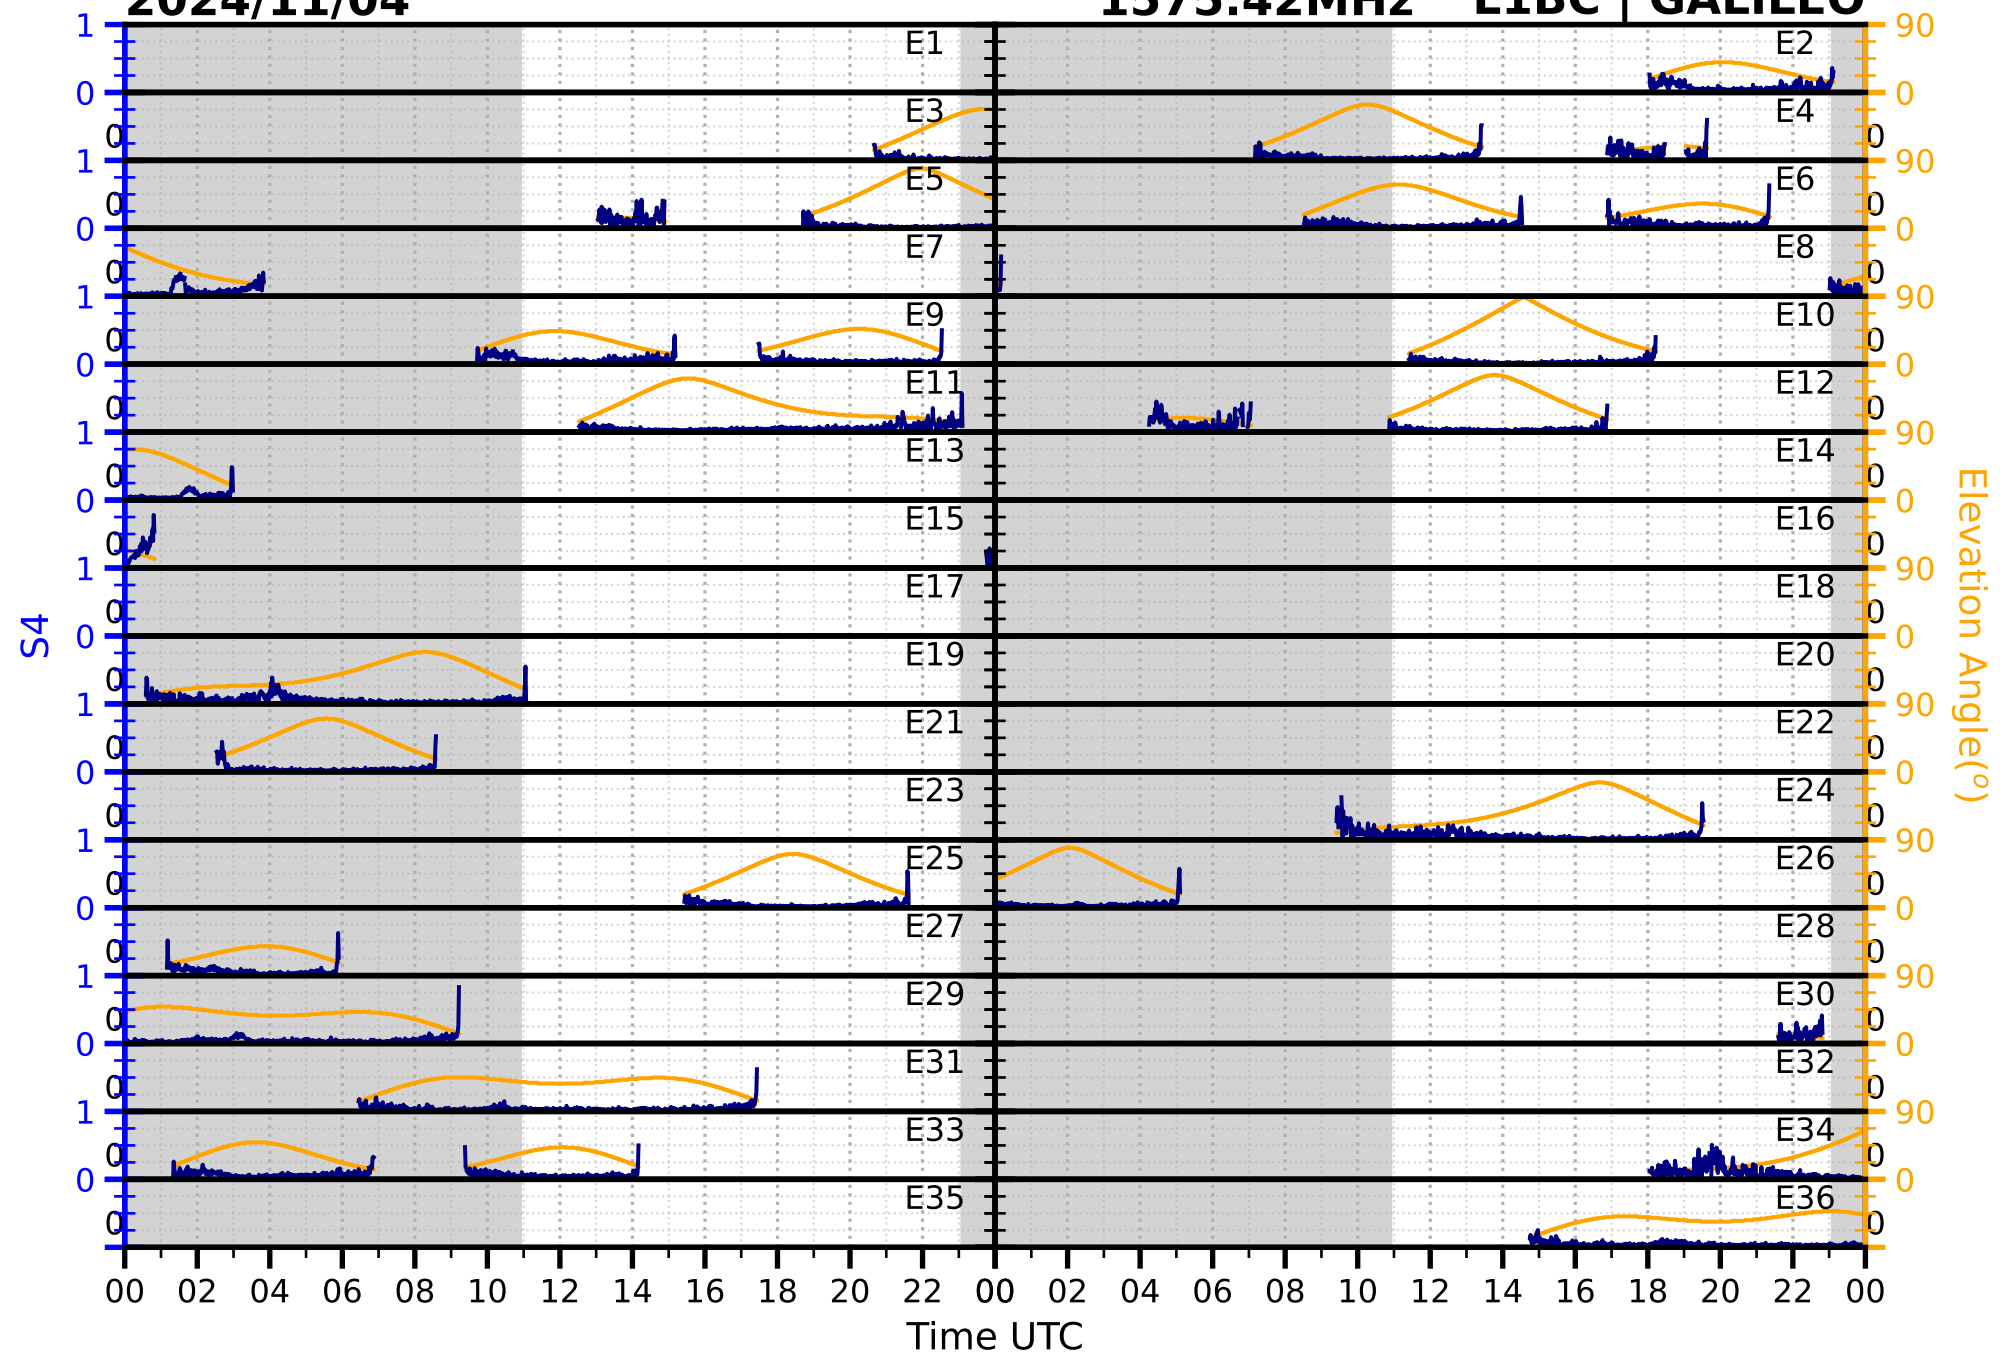

2024/11/04

S4

1575.42MHz

L1CA | GPS

2024/11/04

S4

1575.42MHz L1BC | GALILEO

2024/11/04

S4

1602MHz

L1CA | GLONASS