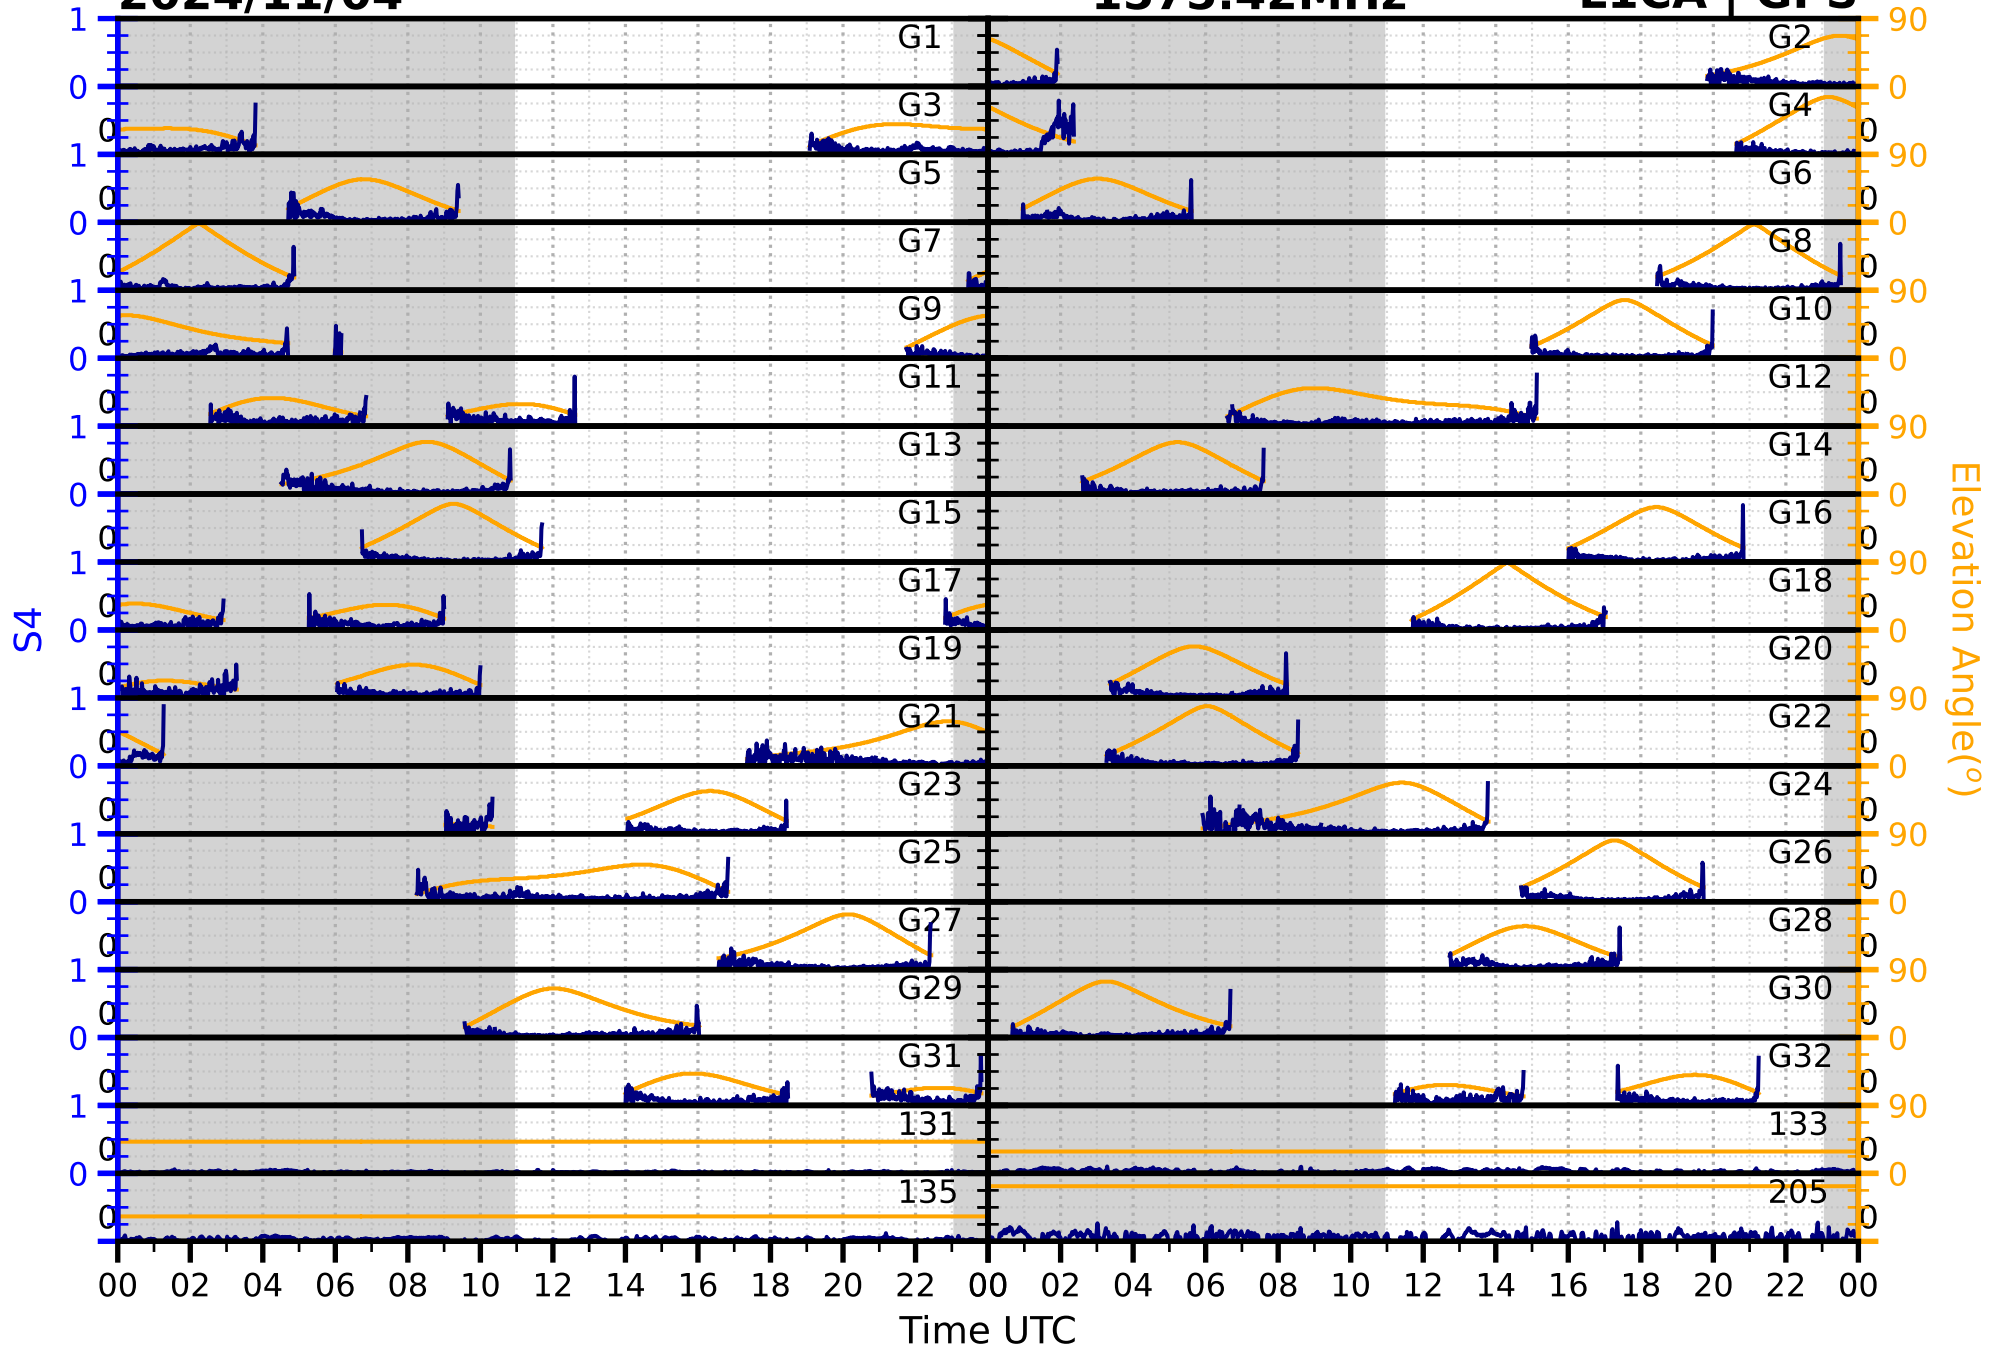

2024/11/04

S4

1575.42MHz

L1CA | GPS

2024/11/04

S4

1575.42MHz L1BC | GALILEO

2024/11/04

S4

1602MHz

L1CA | GLONASS