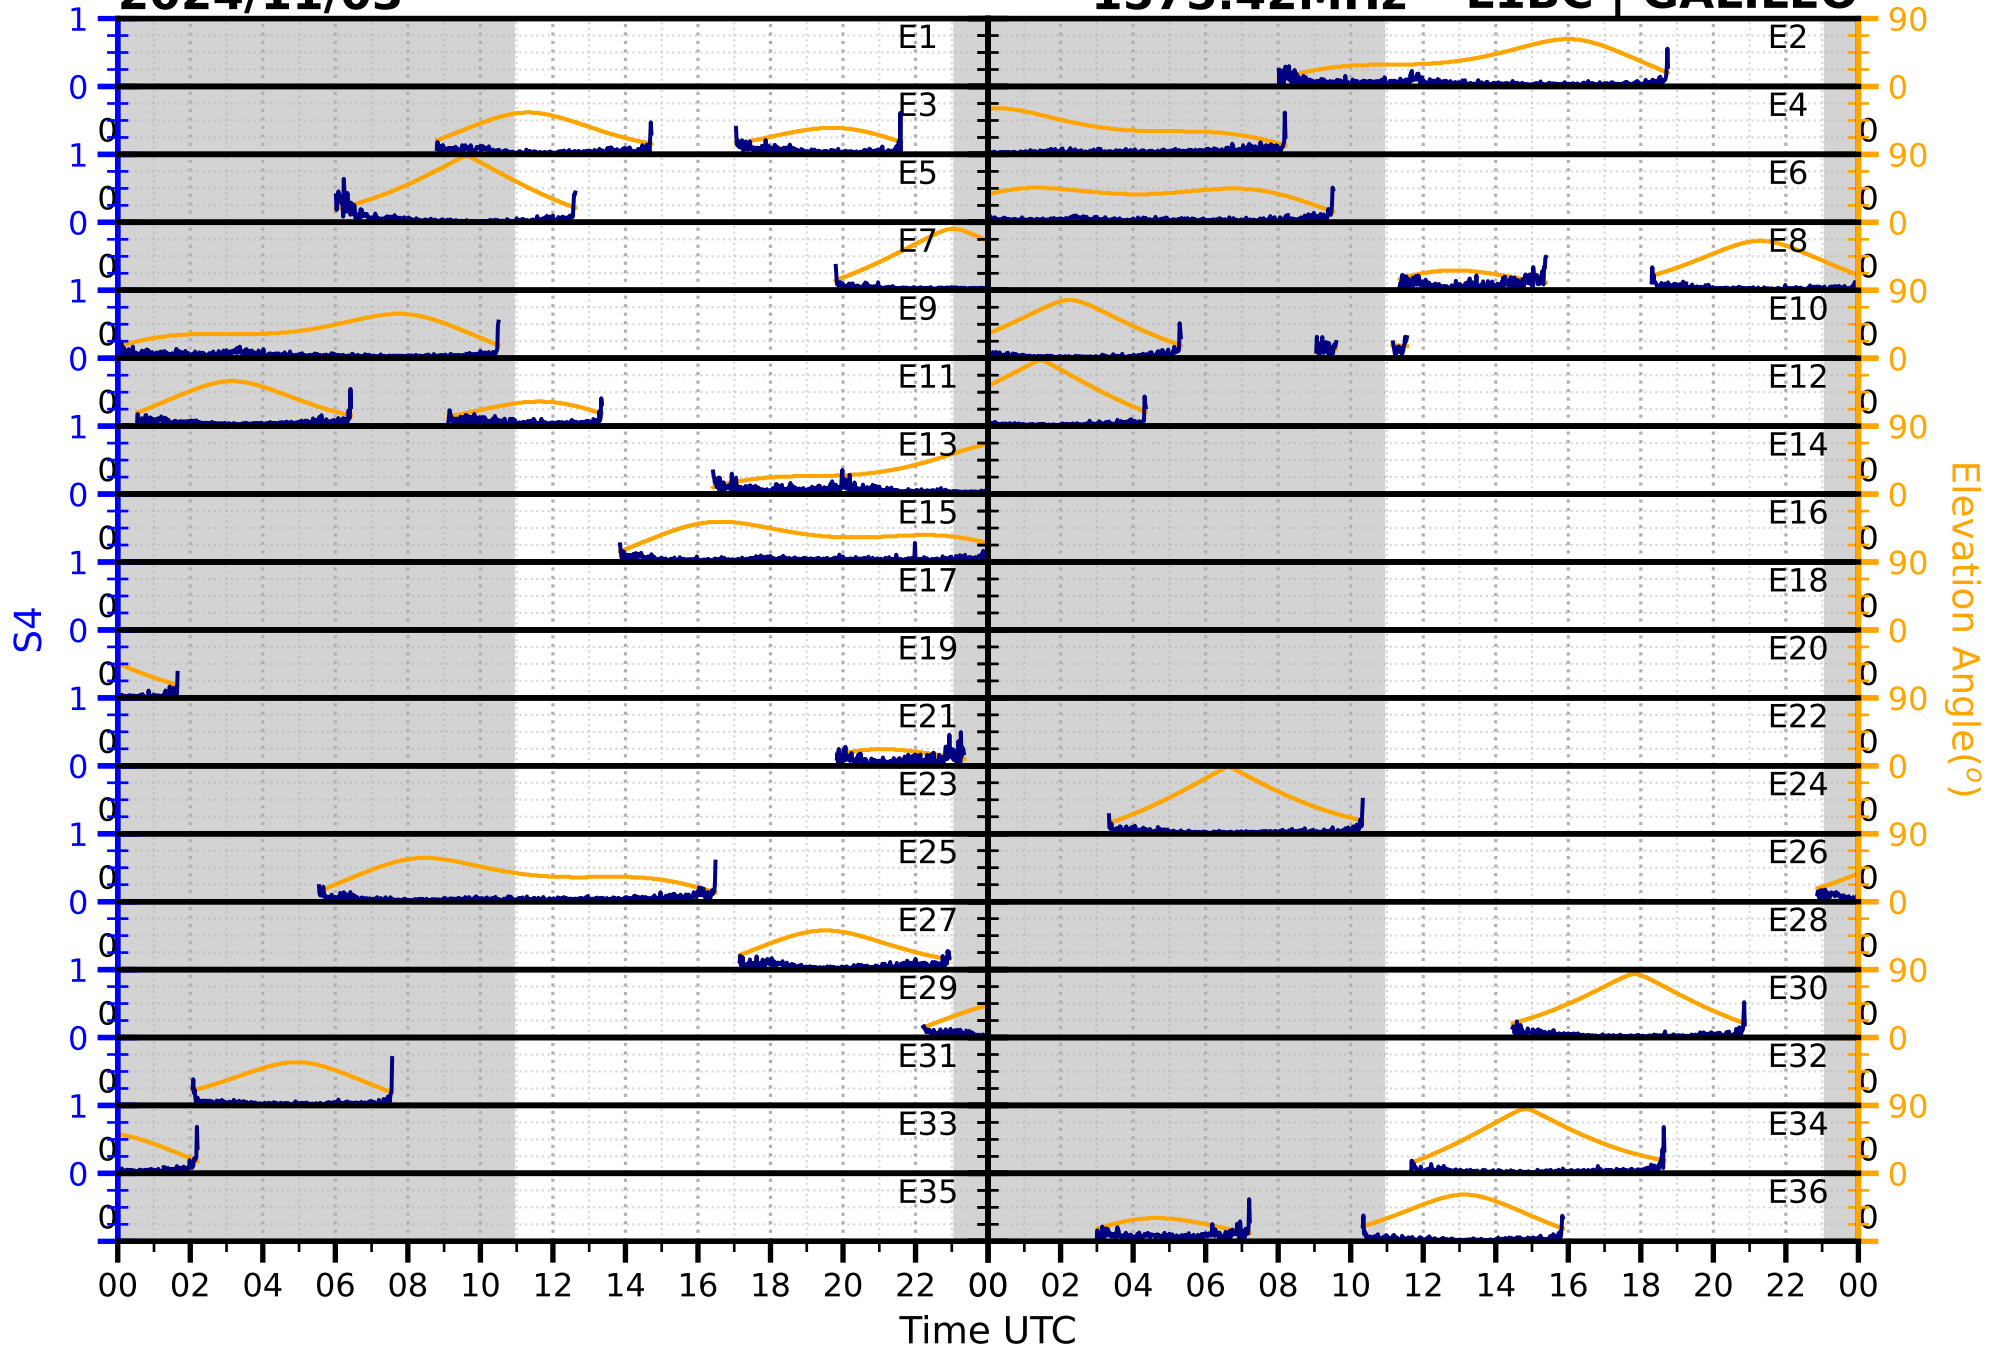

2024/11/03

S4

1575.42MHz

L1CA | GPS

2024/11/03

S4

1575.42MHz

L1BC | GALILEO

2024/11/03

S4

1602MHz

L1CA | GLONASS