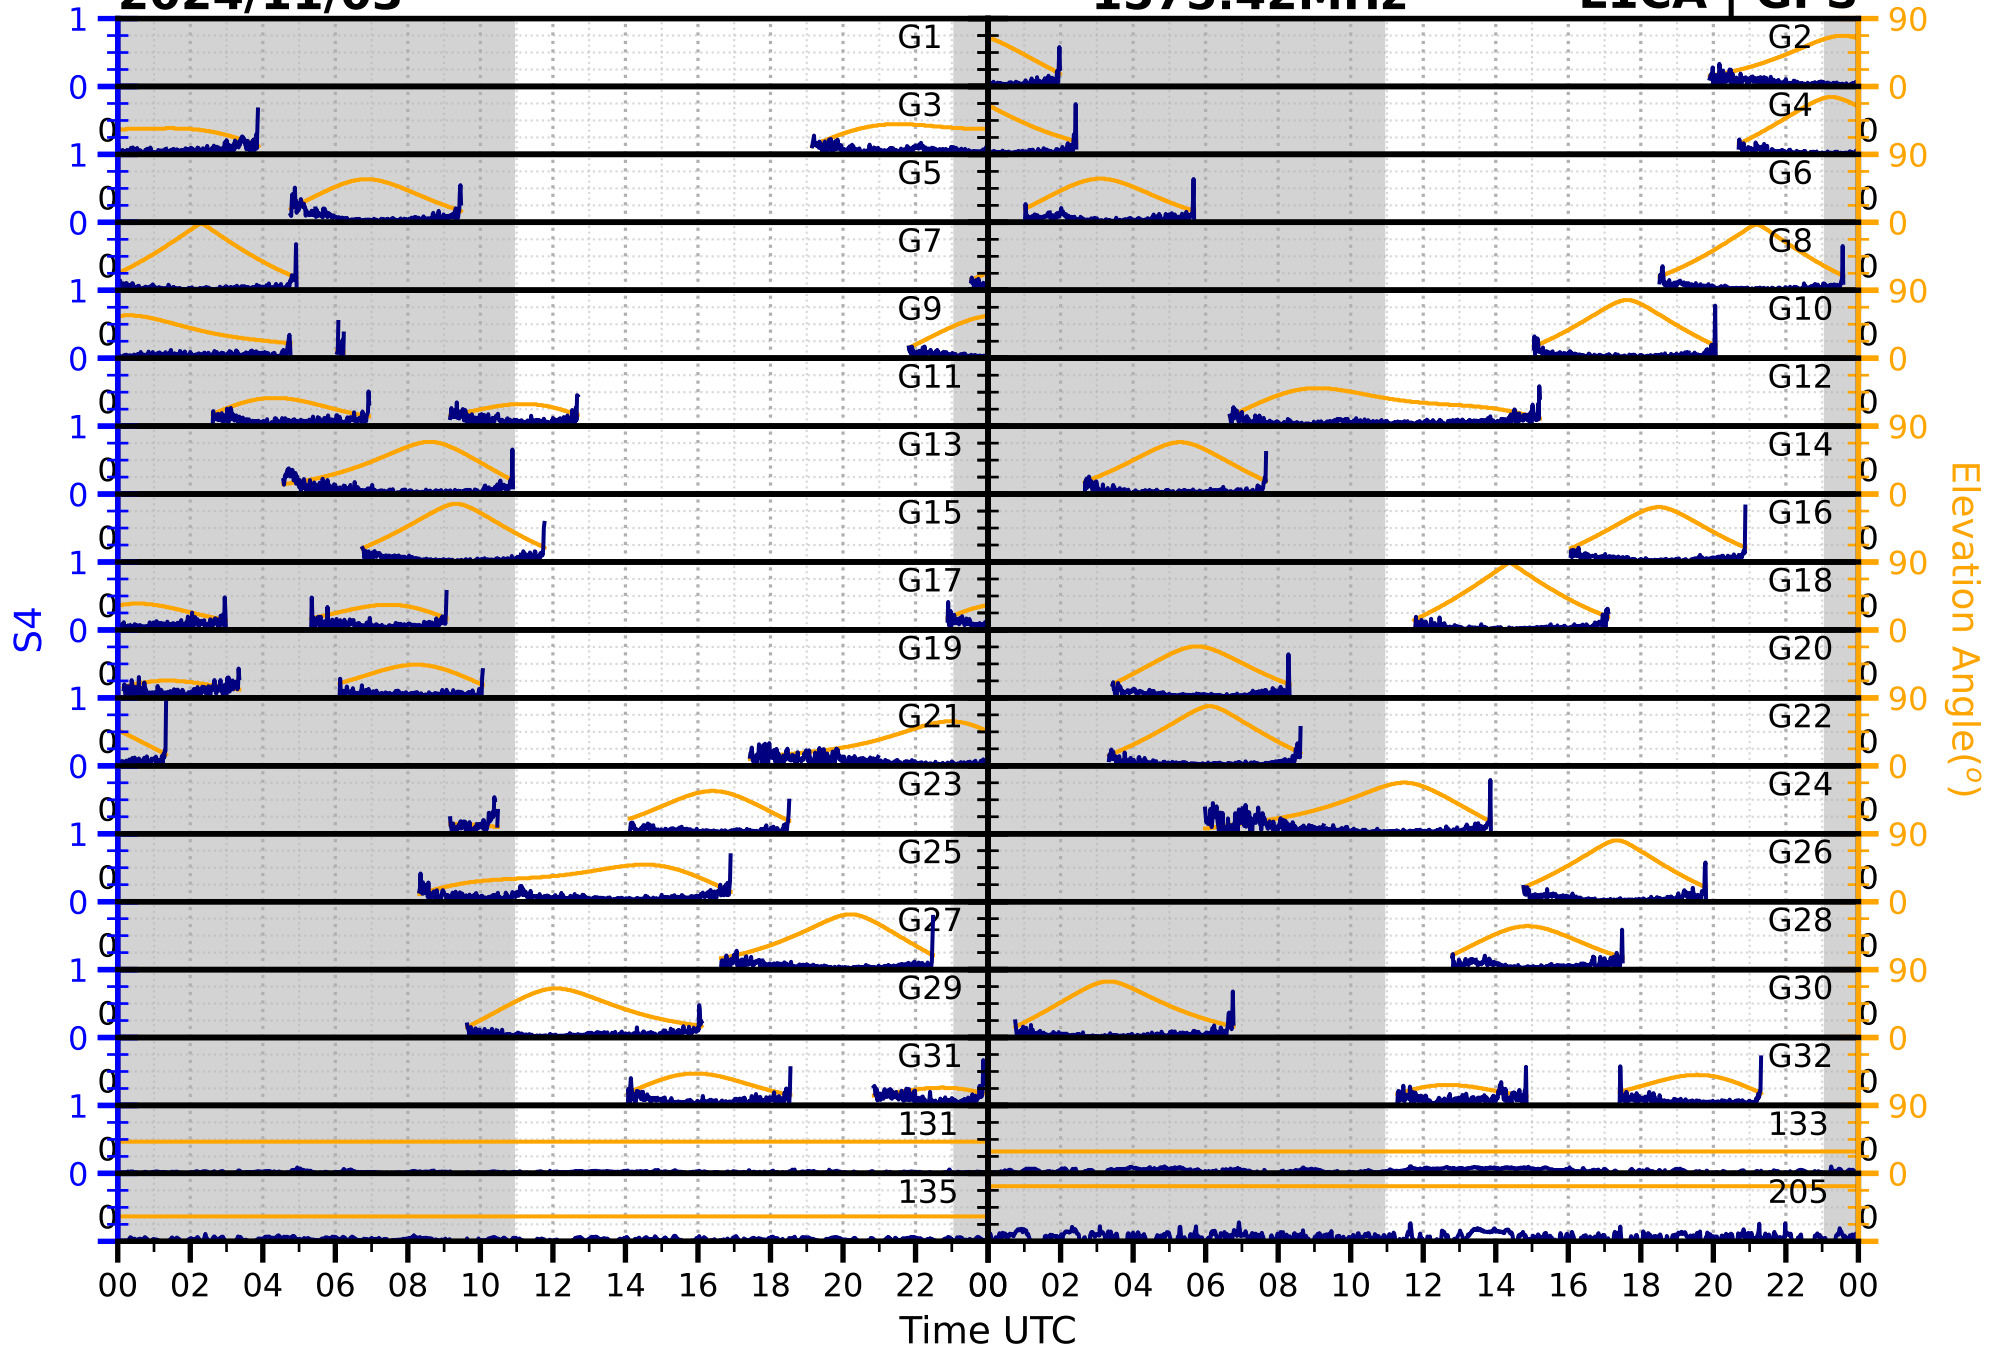

2024/11/03

S4

1575.42MHz

L1CA | GPS

2024/11/03

S4

1575.42MHz

L1BC | GALILEO

2024/11/03

S4

1602MHz

L1CA | GLONASS