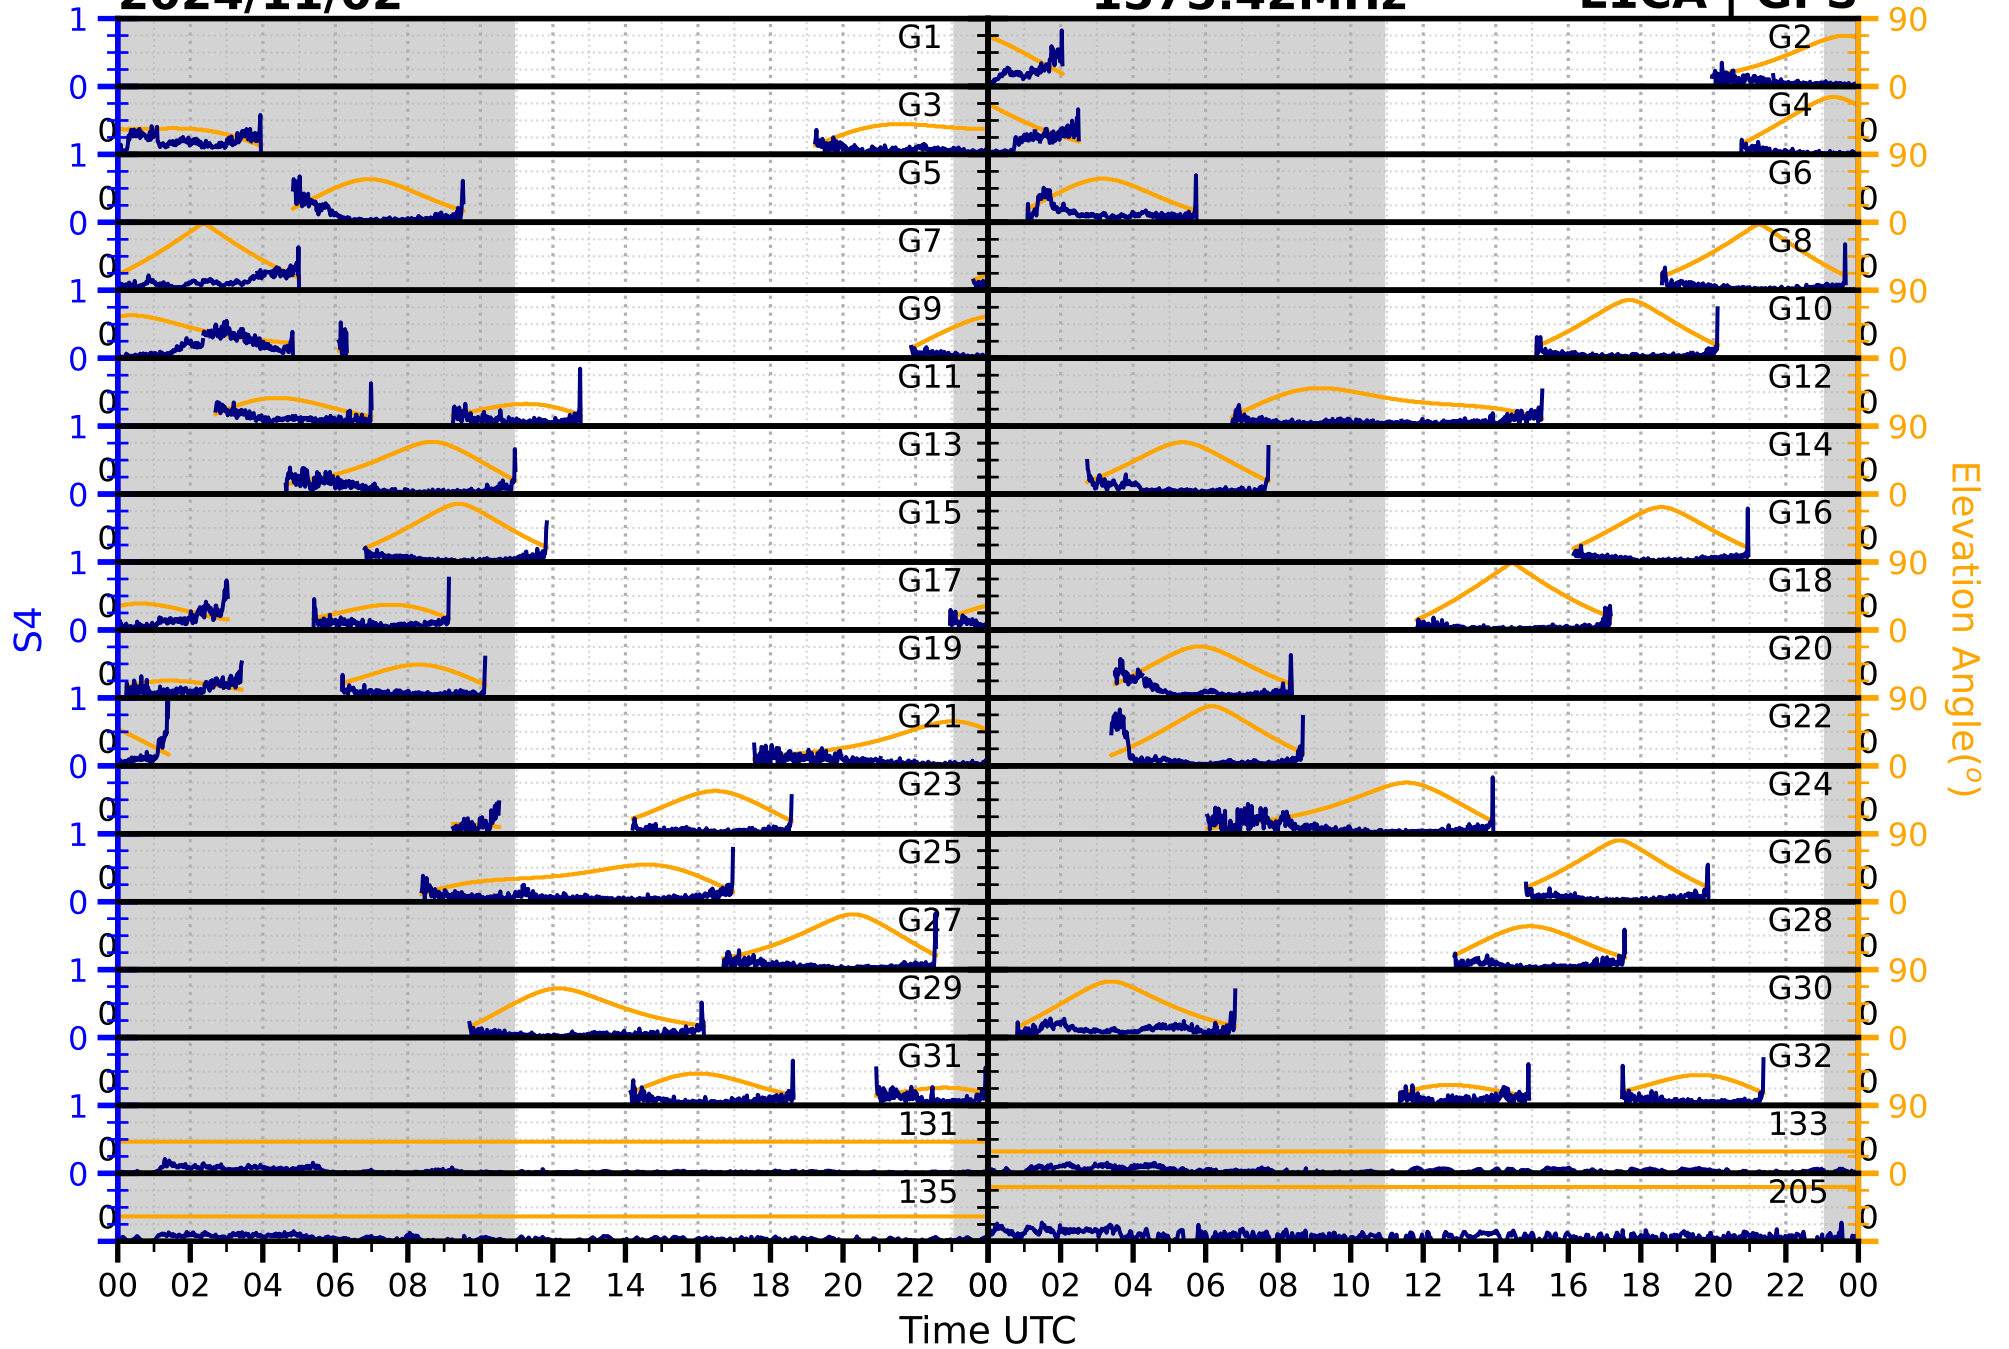

2024/11/02

S4

1575.42MHz

L1CA | GPS

2024/11/02

S4

1575.42MHz

L1BC | GALILEO

2024/11/02

S4

1602MHz

L1CA | GLONASS