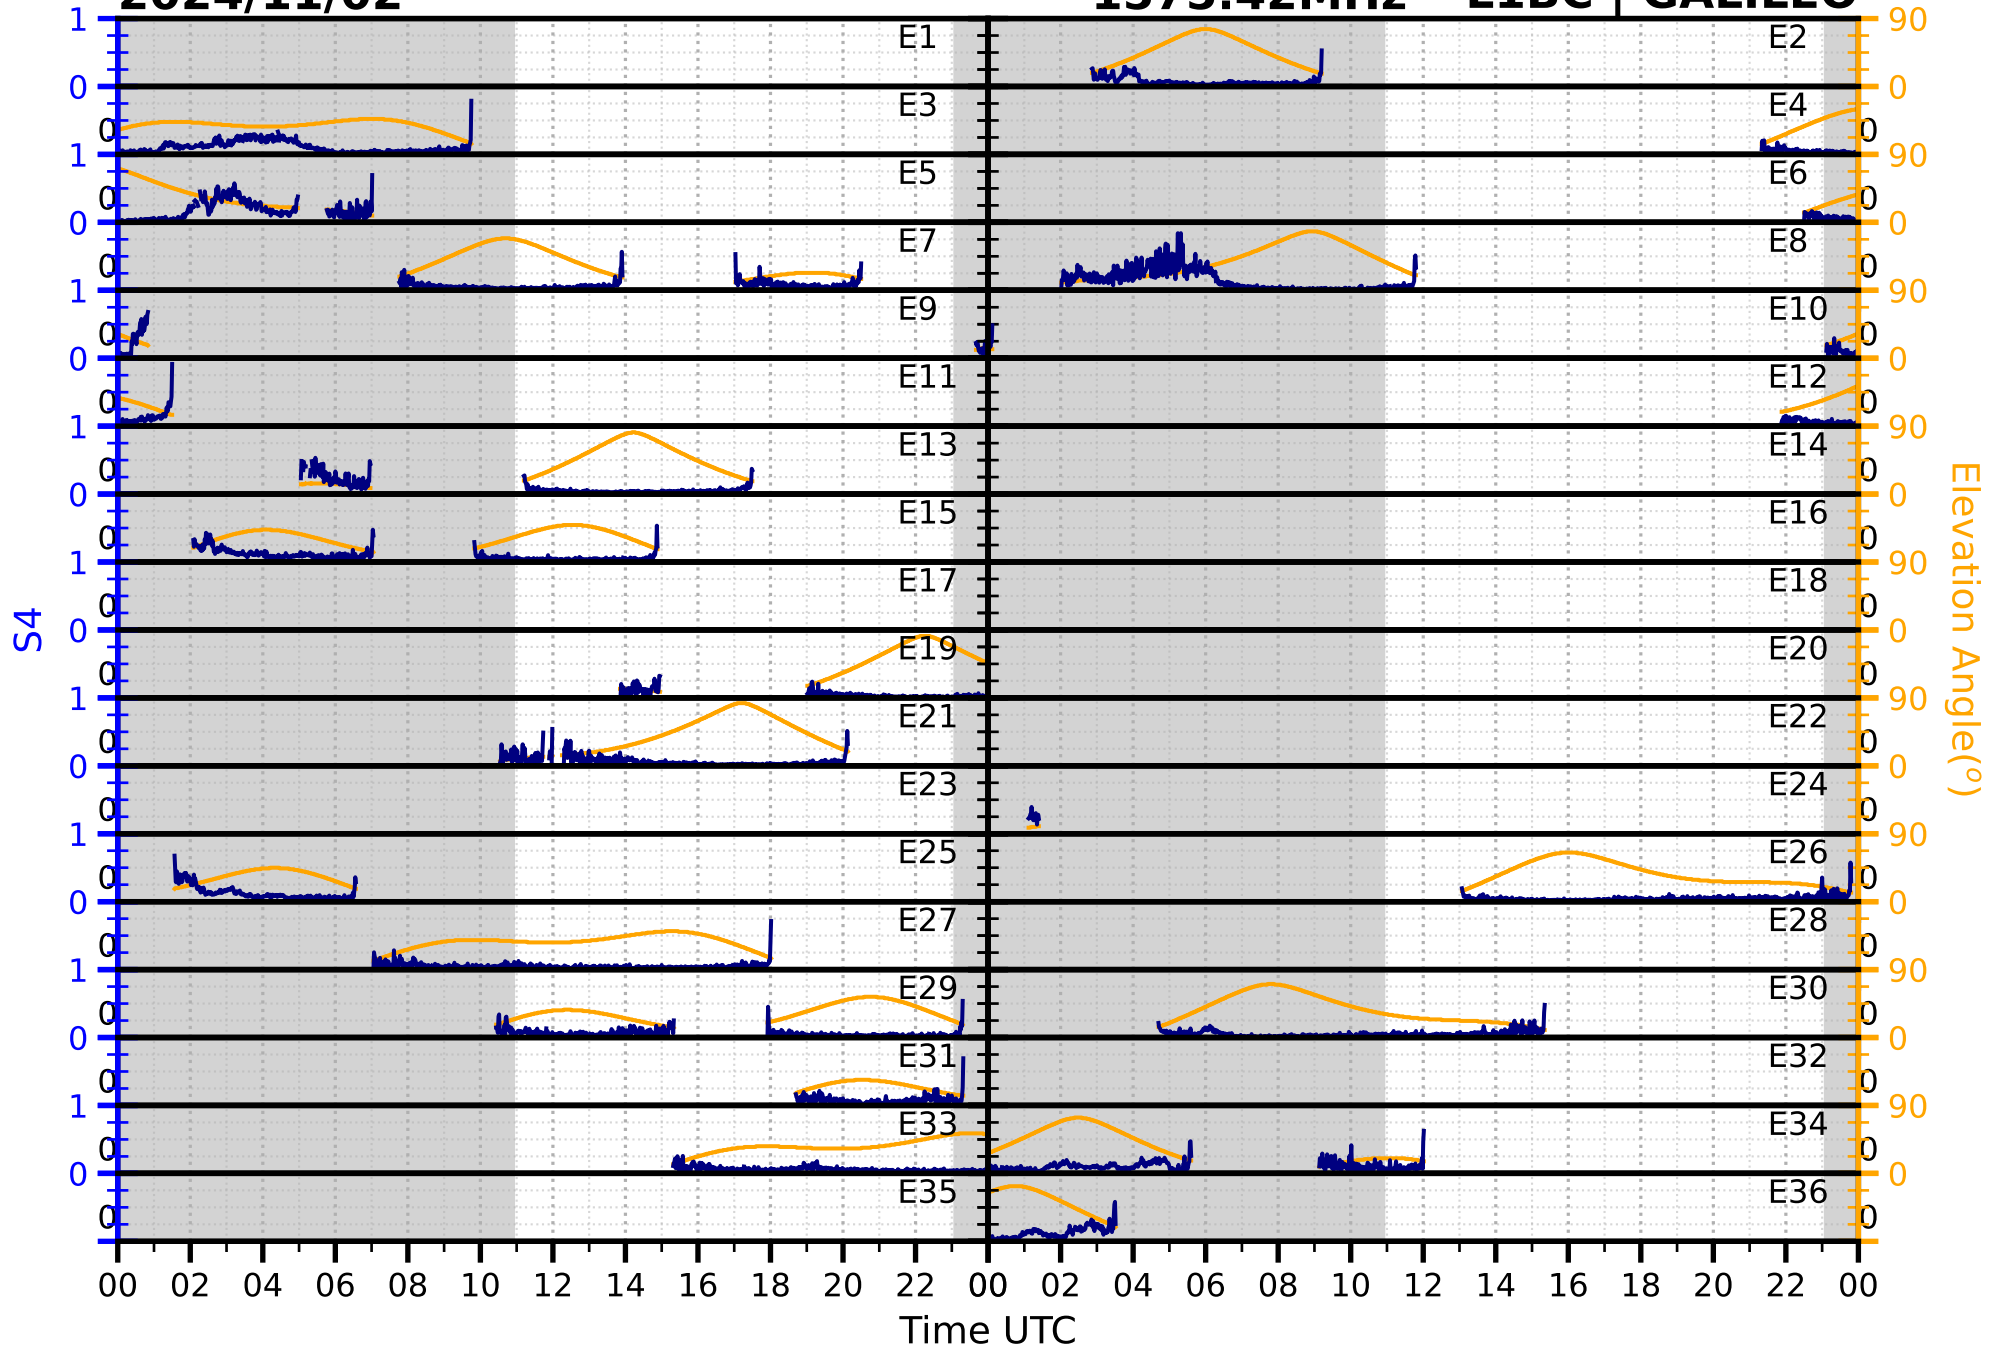

2024/11/02

S4

1575.42MHz

L1CA | GPS

2024/11/02

S4

1575.42MHz

L1BC | GALILEO

2024/11/02

S4

1602MHz

L1CA | GLONASS