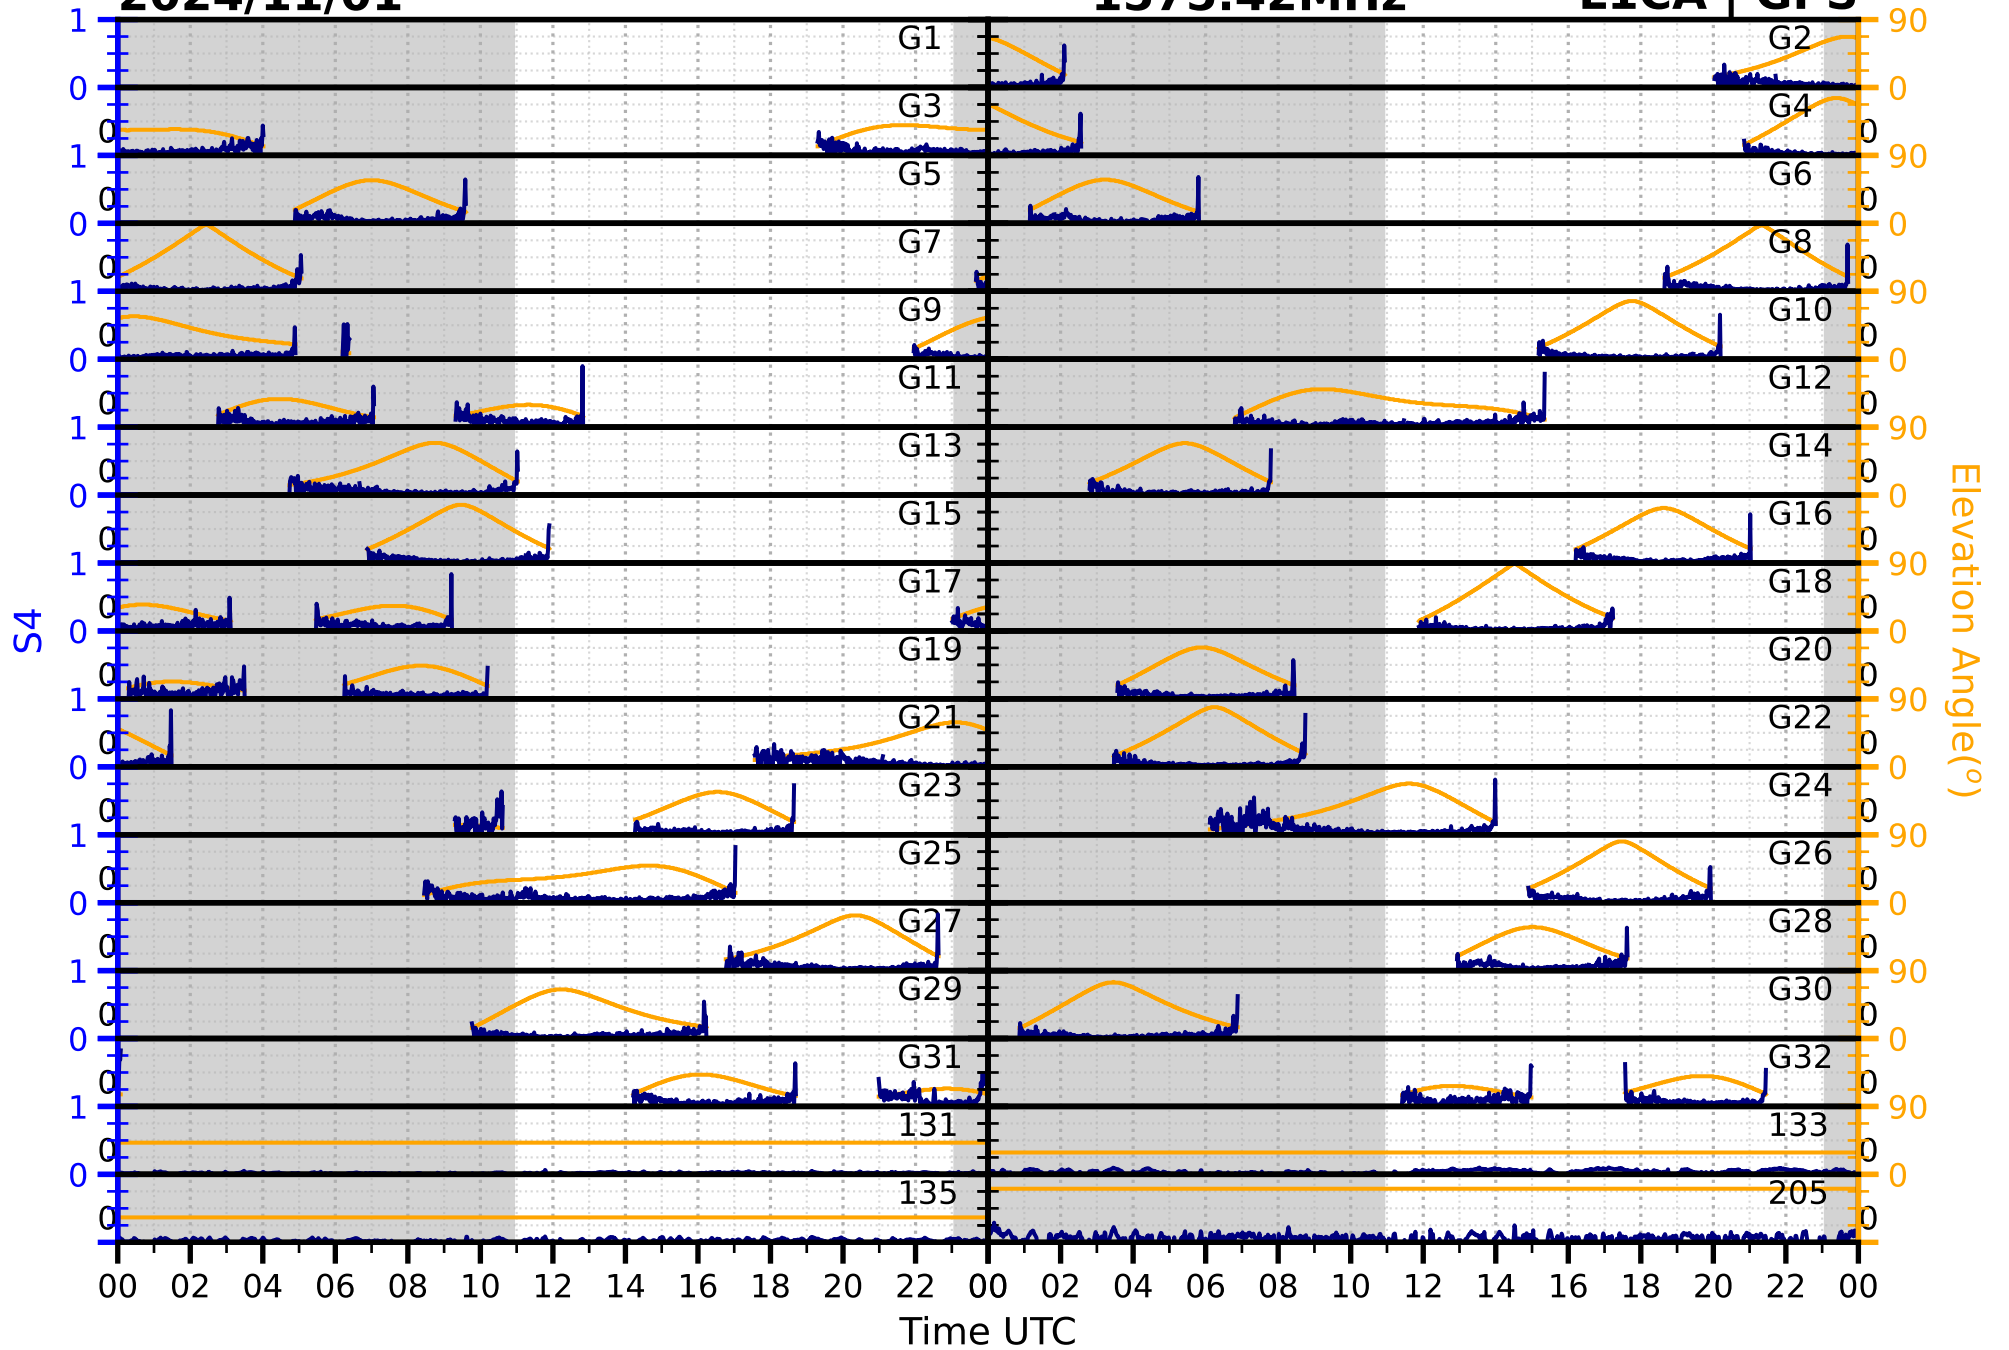

2024/11/01

S4

1575.42MHz

L1CA | GPS

2024/11/01

S4

1575.42MHz

L1BC | GALILEO

2024/11/01

S4

1602MHz

L1CA | GLONASS