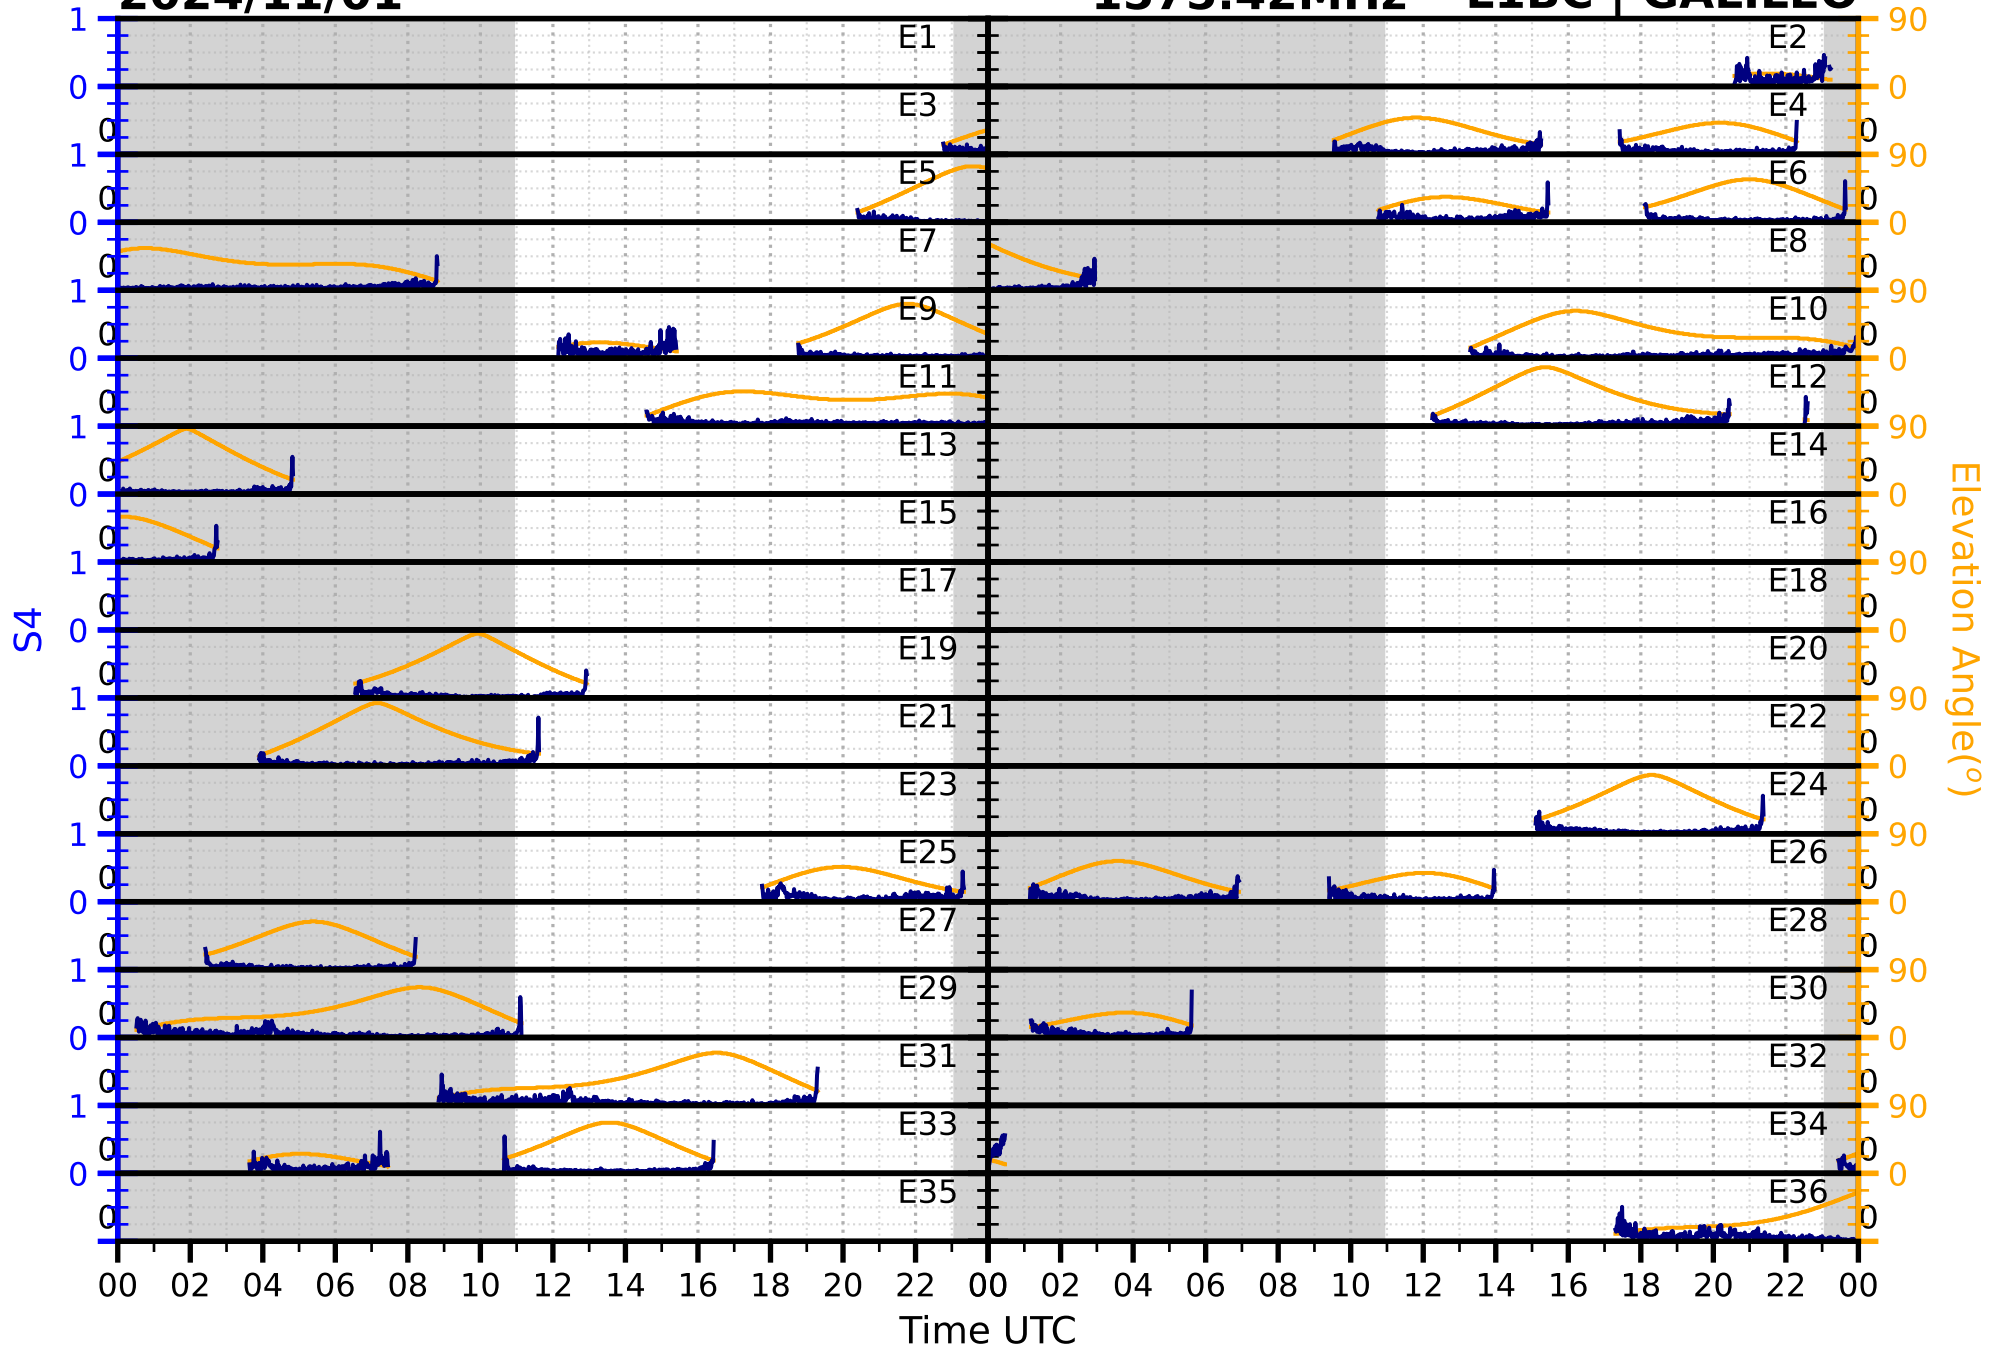

2024/11/01

S4

1575.42MHz

L1CA | GPS

2024/11/01

S4

1575.42MHz

L1BC | GALILEO

2024/11/01

S4

1602MHz

L1CA | GLONASS