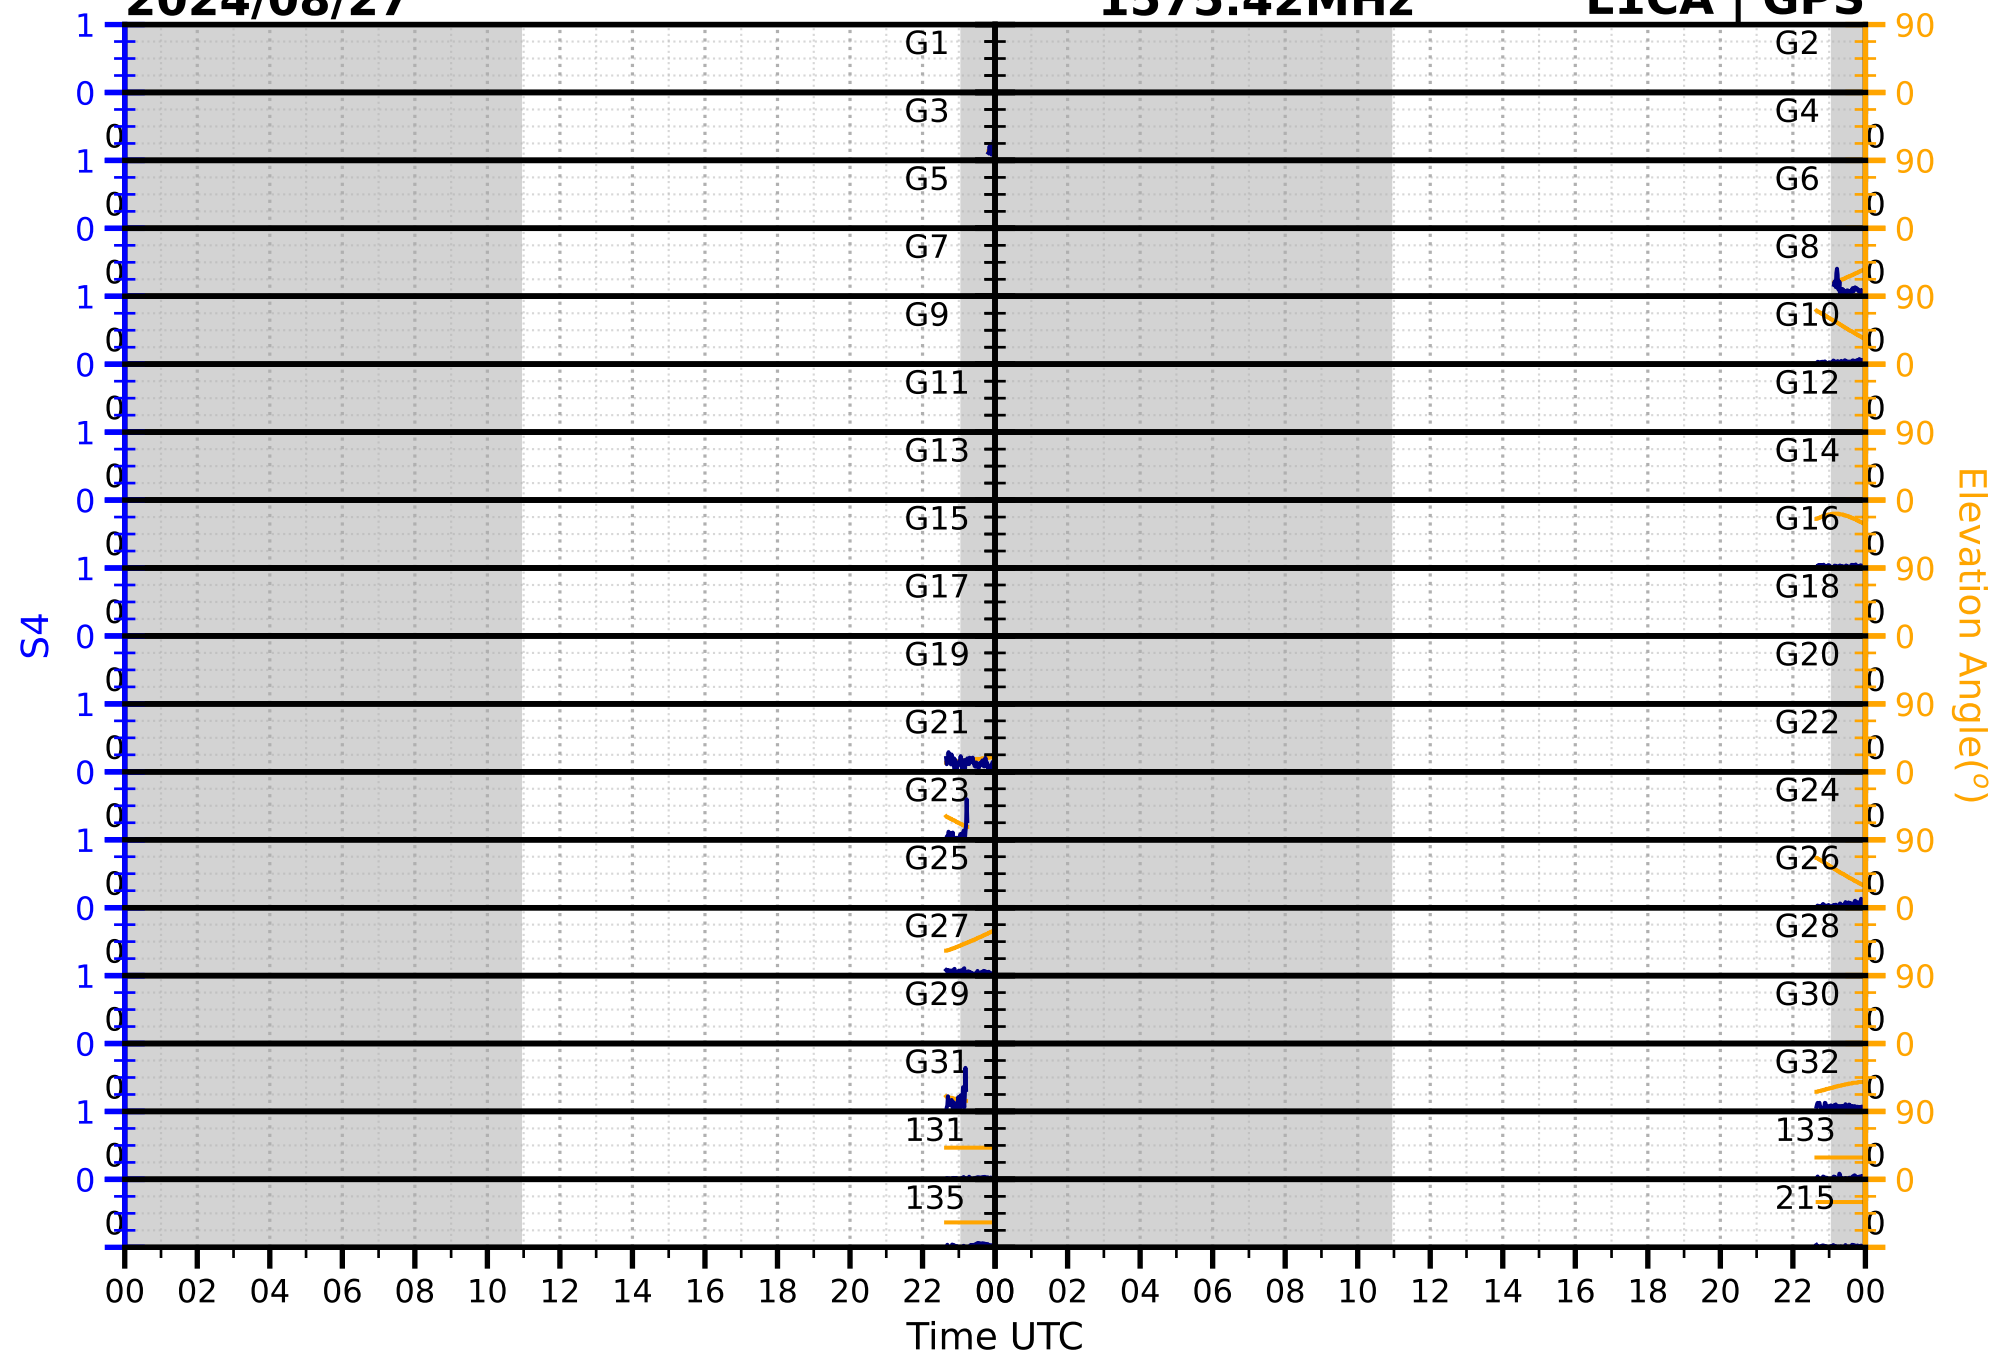

2024/08/27

S4

1575.42MHz

L1CA | GPS

2024/08/27

S4

1575.42MHz

L1BC | GALILEO

2024/08/27

S4

1602MHz

L1CA | GLONASS