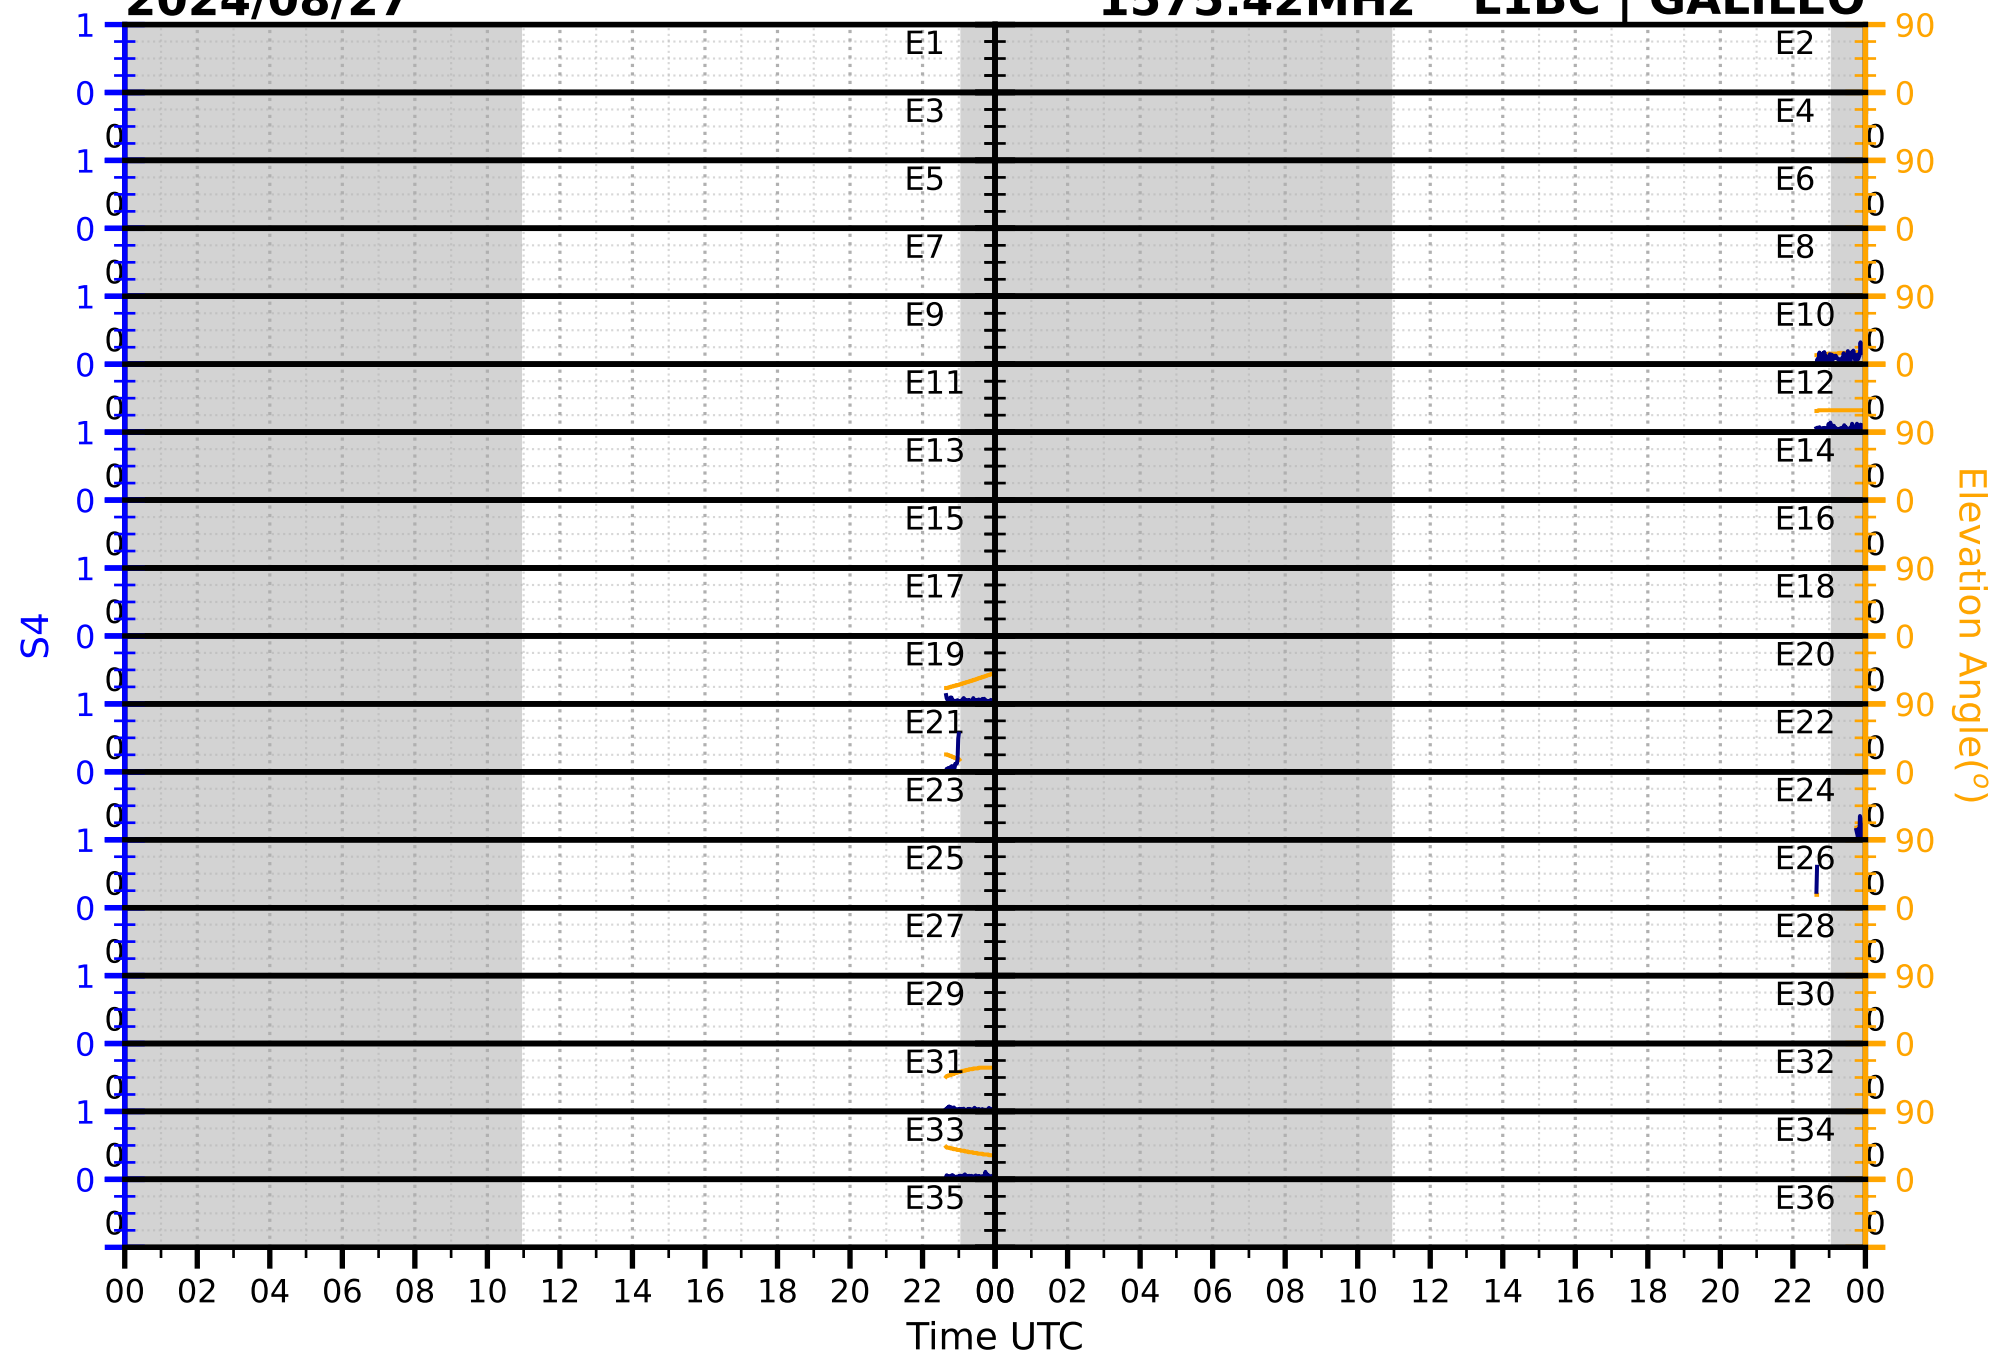

2024/08/27

S4

1575.42MHz

L1CA | GPS

2024/08/27

S4

1575.42MHz

L1BC | GALILEO

2024/08/27

S4

1602MHz

L1CA | GLONASS