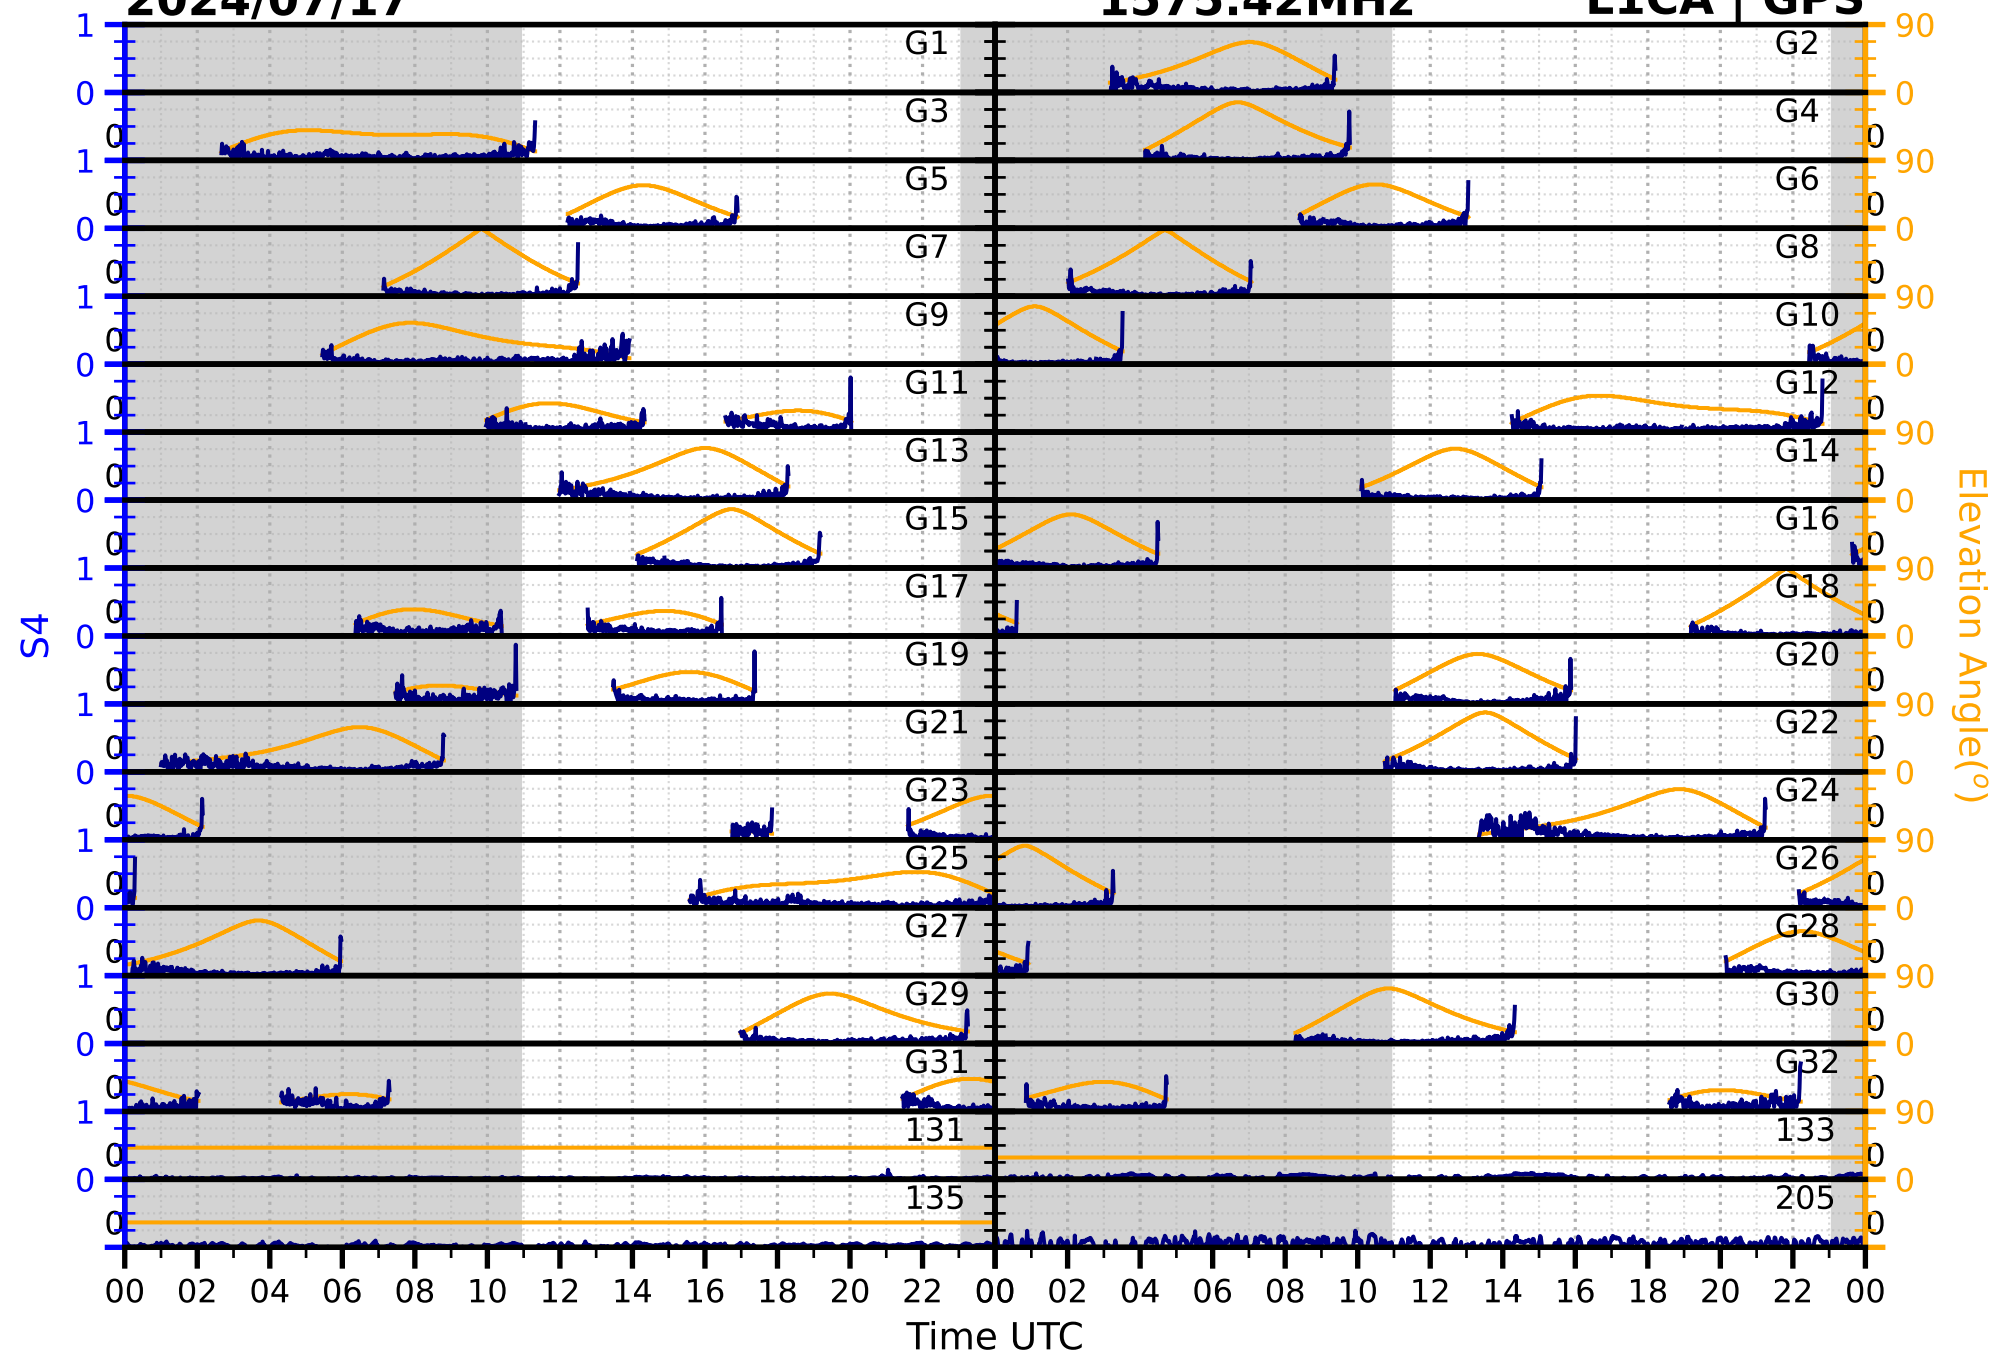

2024/07/17

S4

1575.42MHz

L1CA | GPS

2024/07/17

S4

1575.42MHz

L1BC | GALILEO

2024/07/17

S4

1602MHz

L1CA | GLONASS