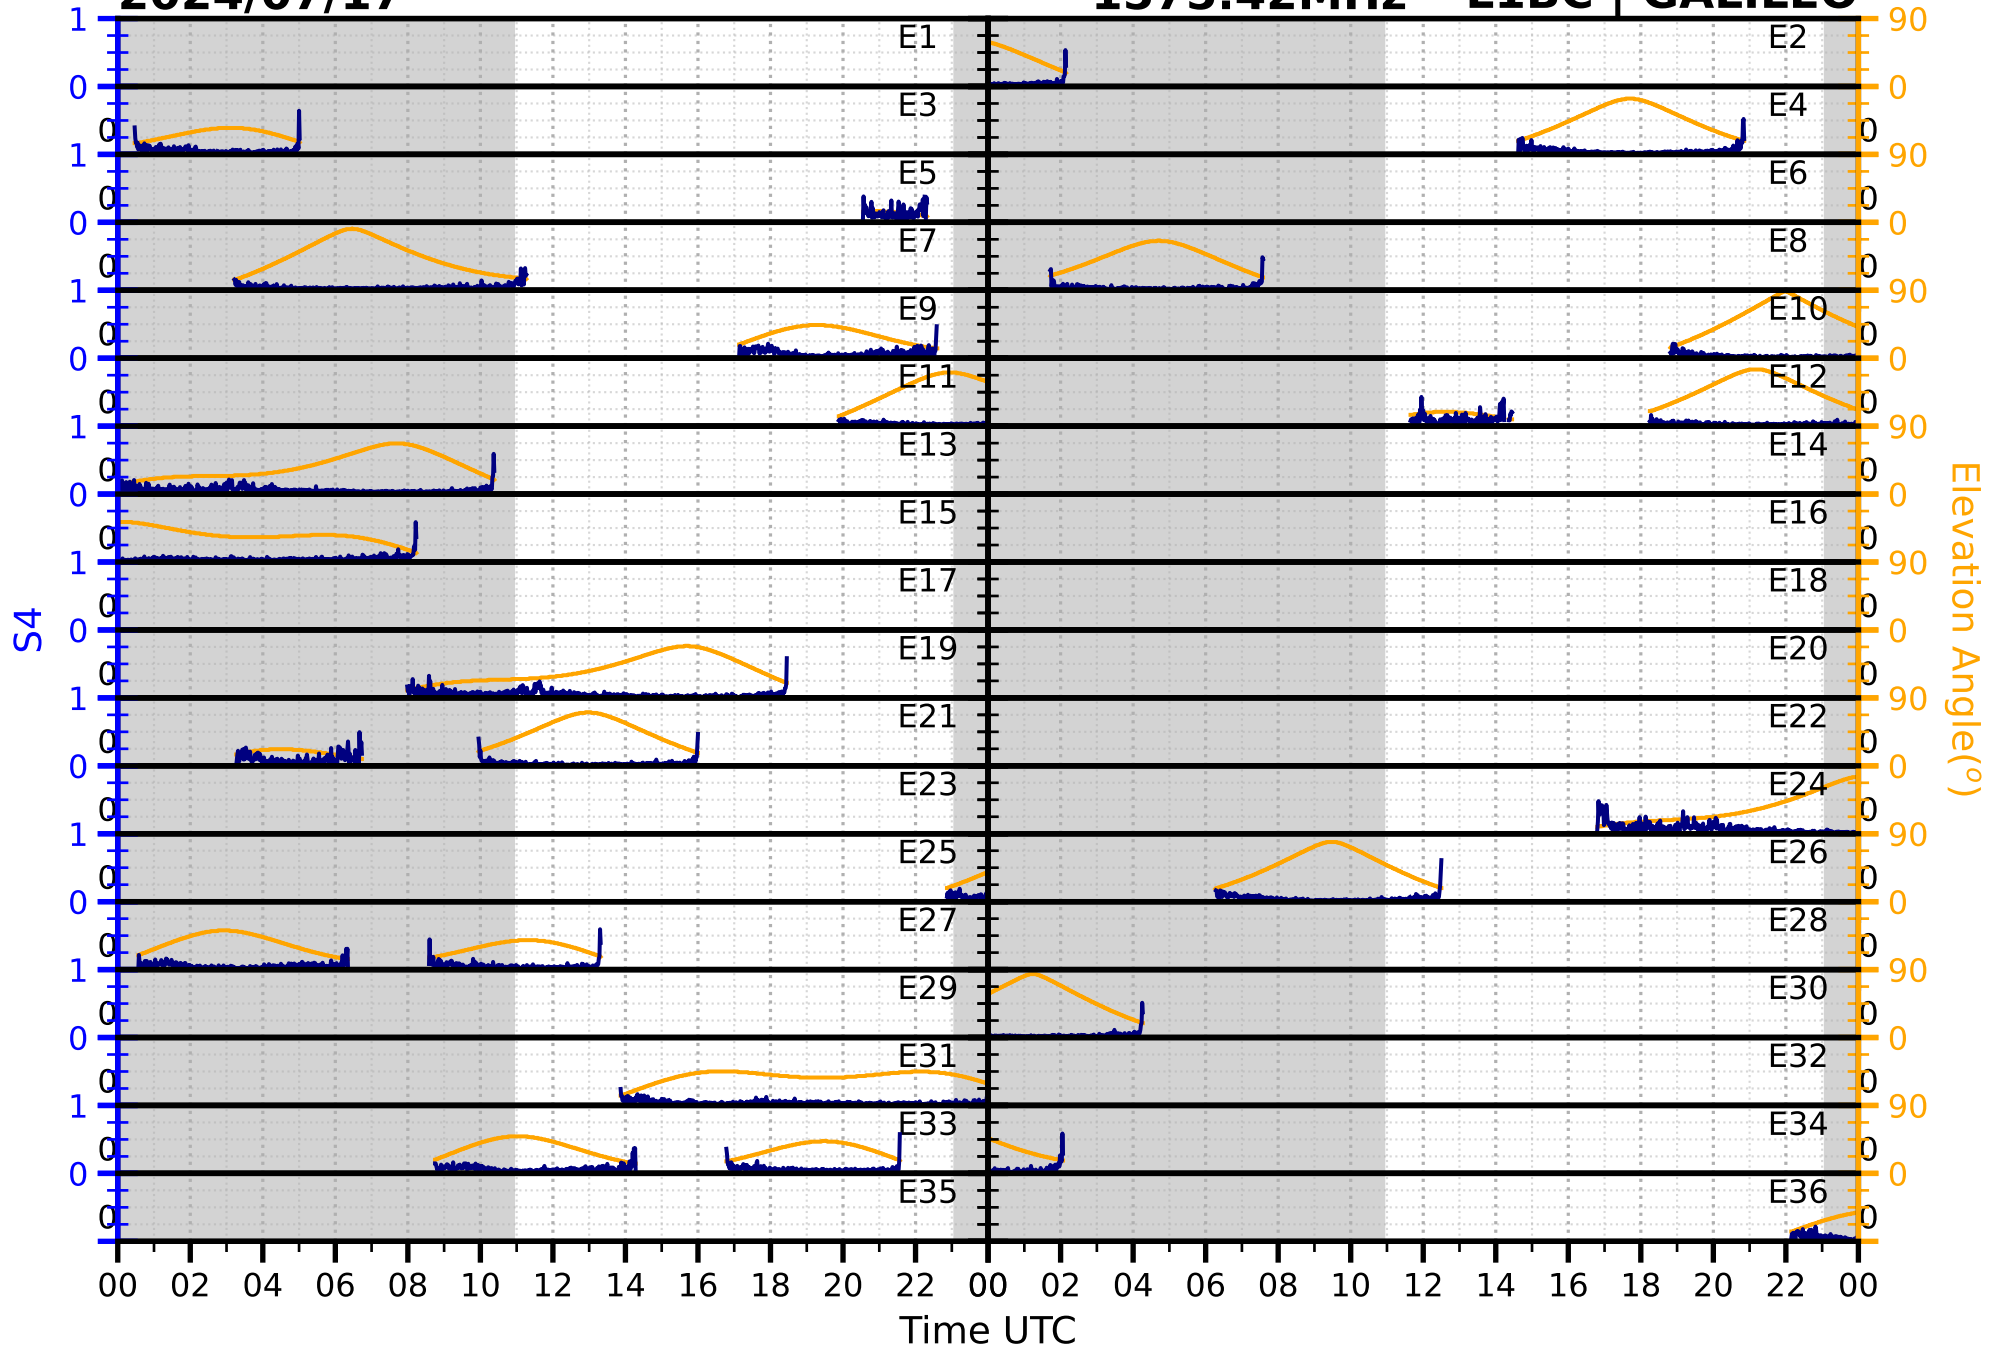

2024/07/17

S4

1575.42MHz

L1CA | GPS

2024/07/17

S4

1575.42MHz

L1BC | GALILEO

2024/07/17

S4

1602MHz

L1CA | GLONASS