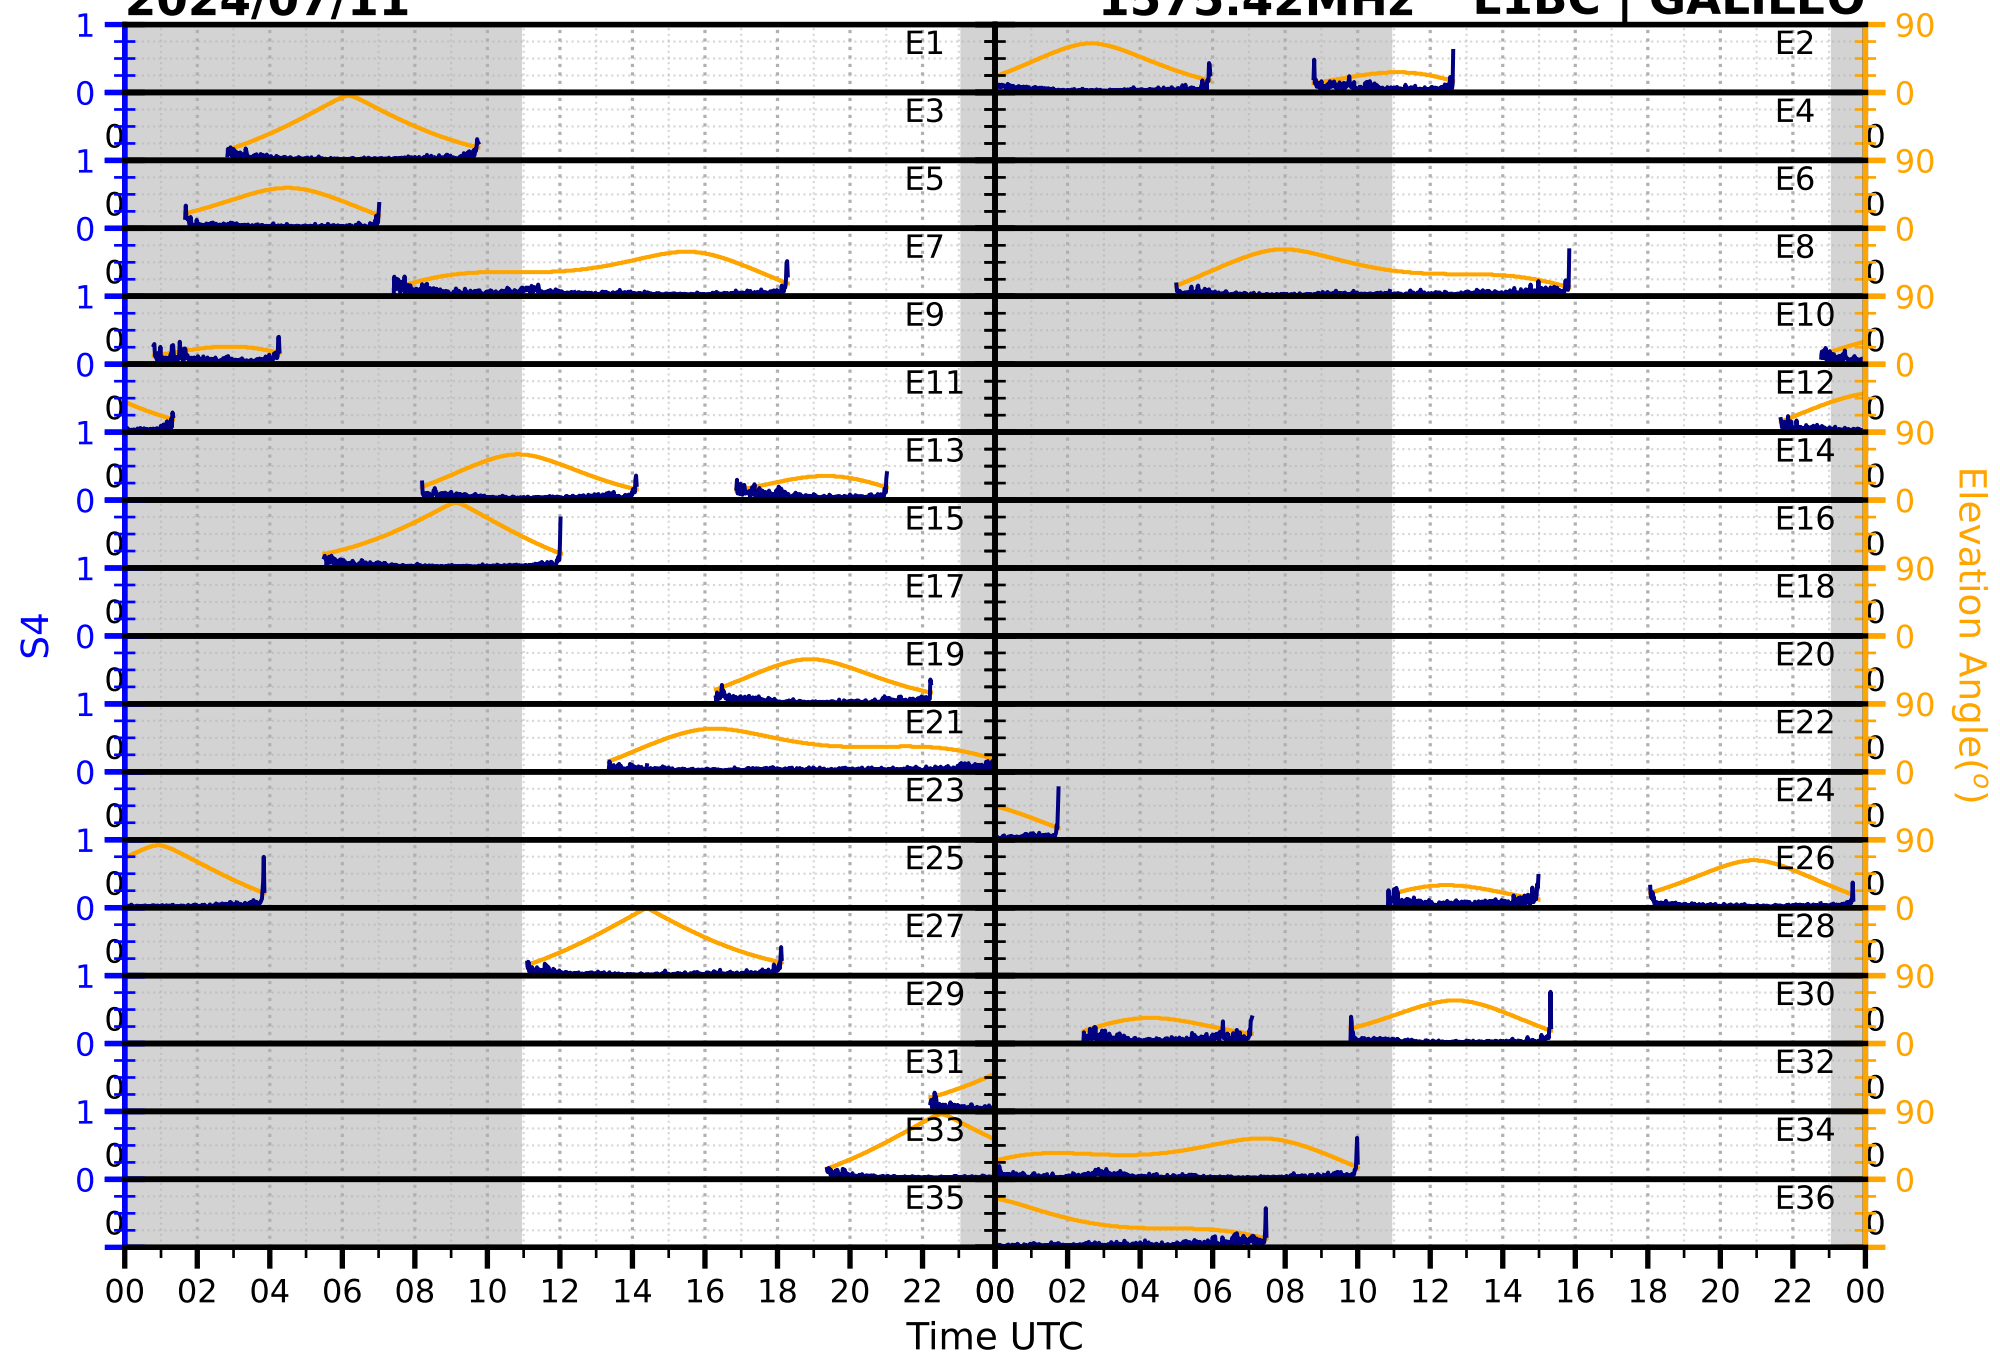

2024/07/11

S4

1575.42MHz

L1CA | GPS

2024/07/11

S4 1575.42MHz L1BC | GALILEO

2024/07/11

S4

1602MHz

L1CA | GLONASS