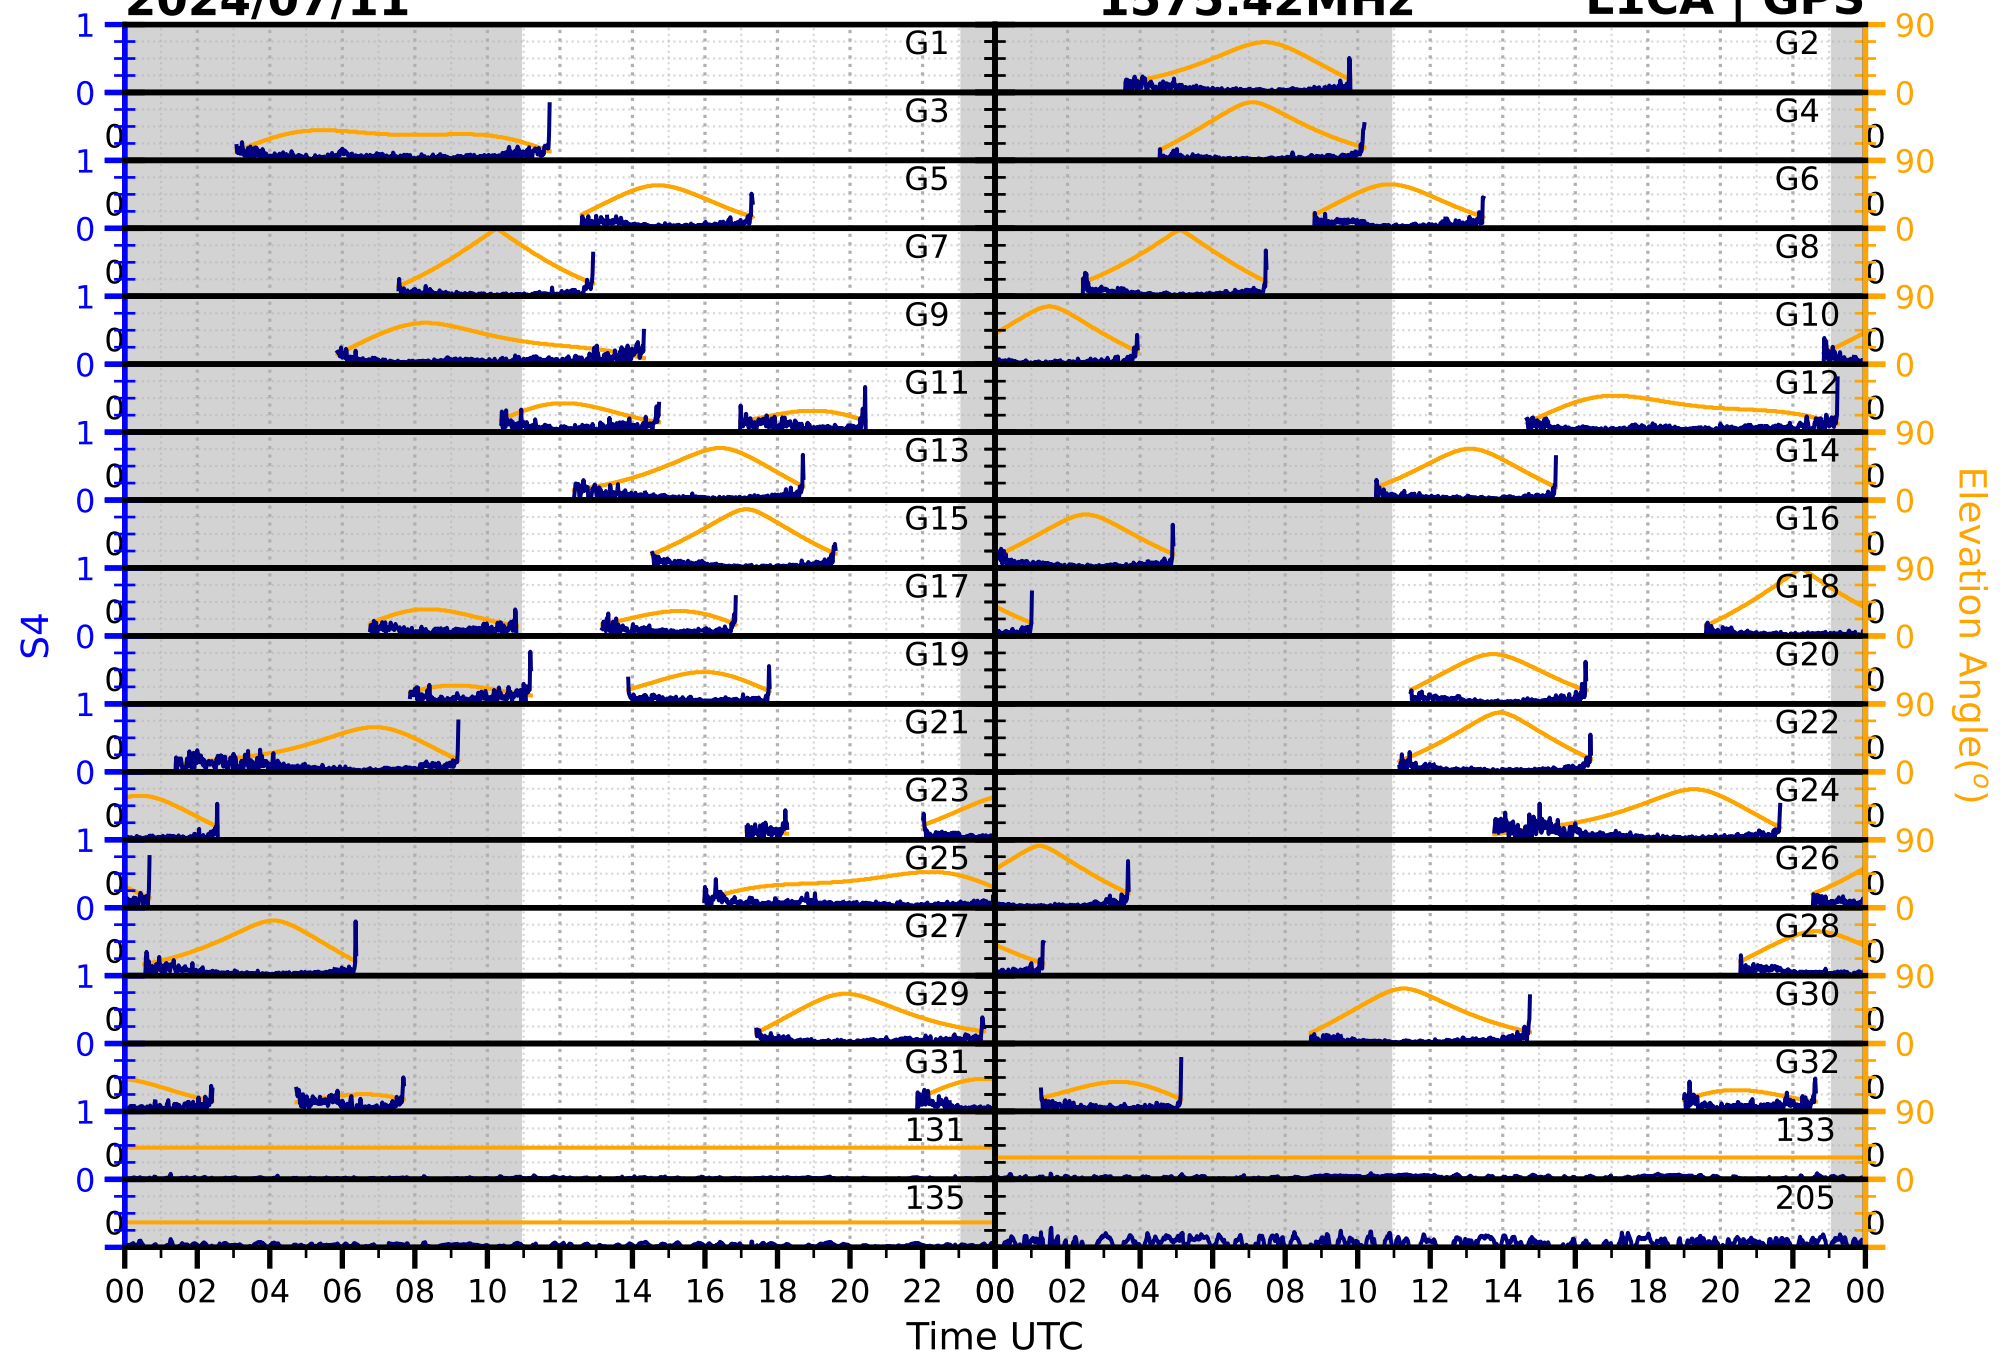

2024/07/11

S4

1575.42MHz

L1CA | GPS

2024/07/11

S4 1575.42MHz L1BC | GALILEO

2024/07/11

S4

1602MHz

L1CA | GLONASS