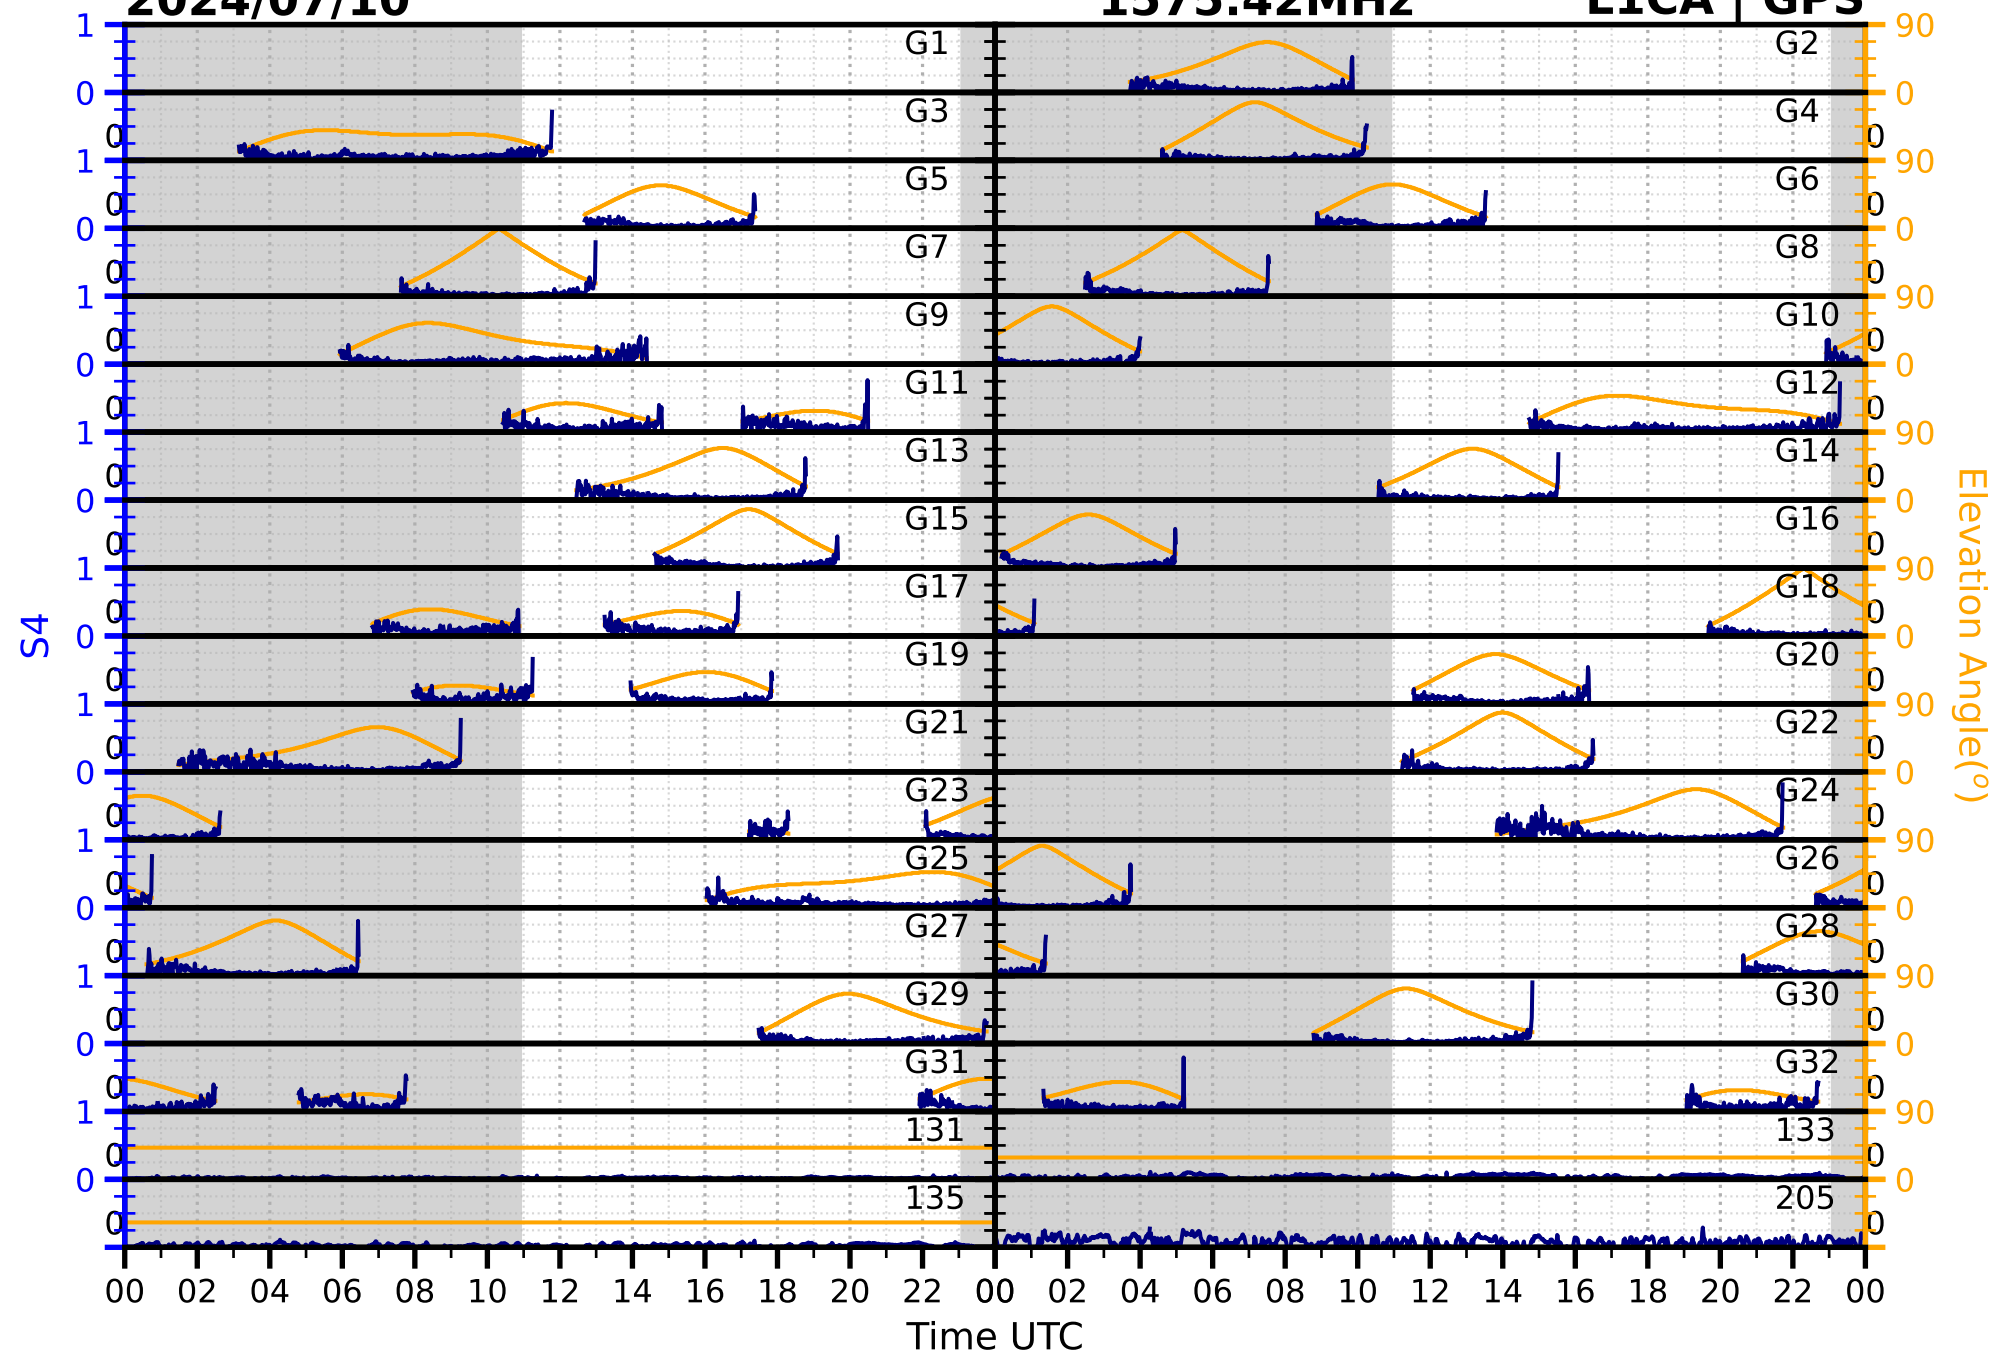

2024/07/10

S4 1575.42MHz

L1CA | GPS

2024/07/10

S4

1575.42MHz

L1BC | GALILEO

2024/07/10

S4

1602MHz

L1CA | GLONASS