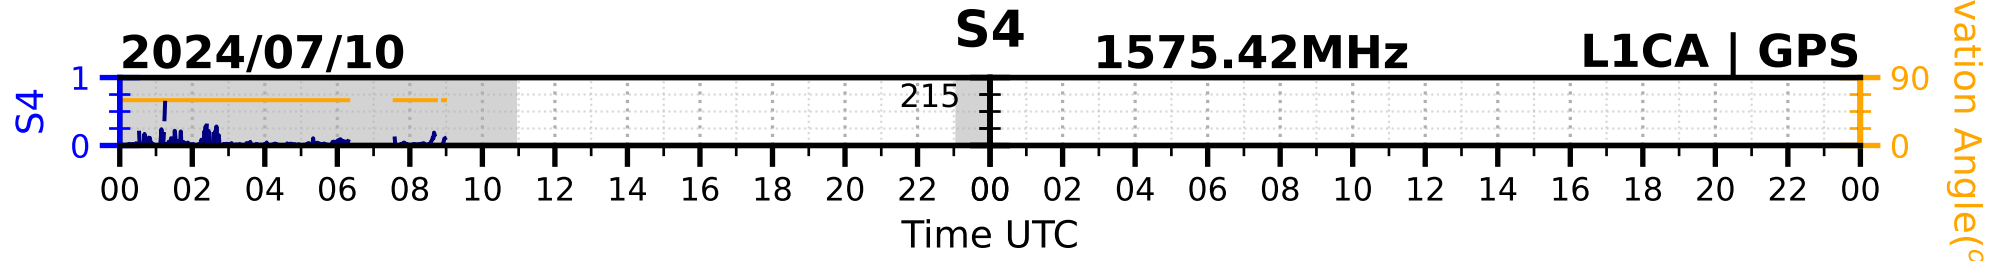

2024/07/10

S4 1575.42MHz

L1CA | GPS

2024/07/10

S4

1575.42MHz

L1BC | GALILEO

2024/07/10

S4

1602MHz

L1CA | GLONASS