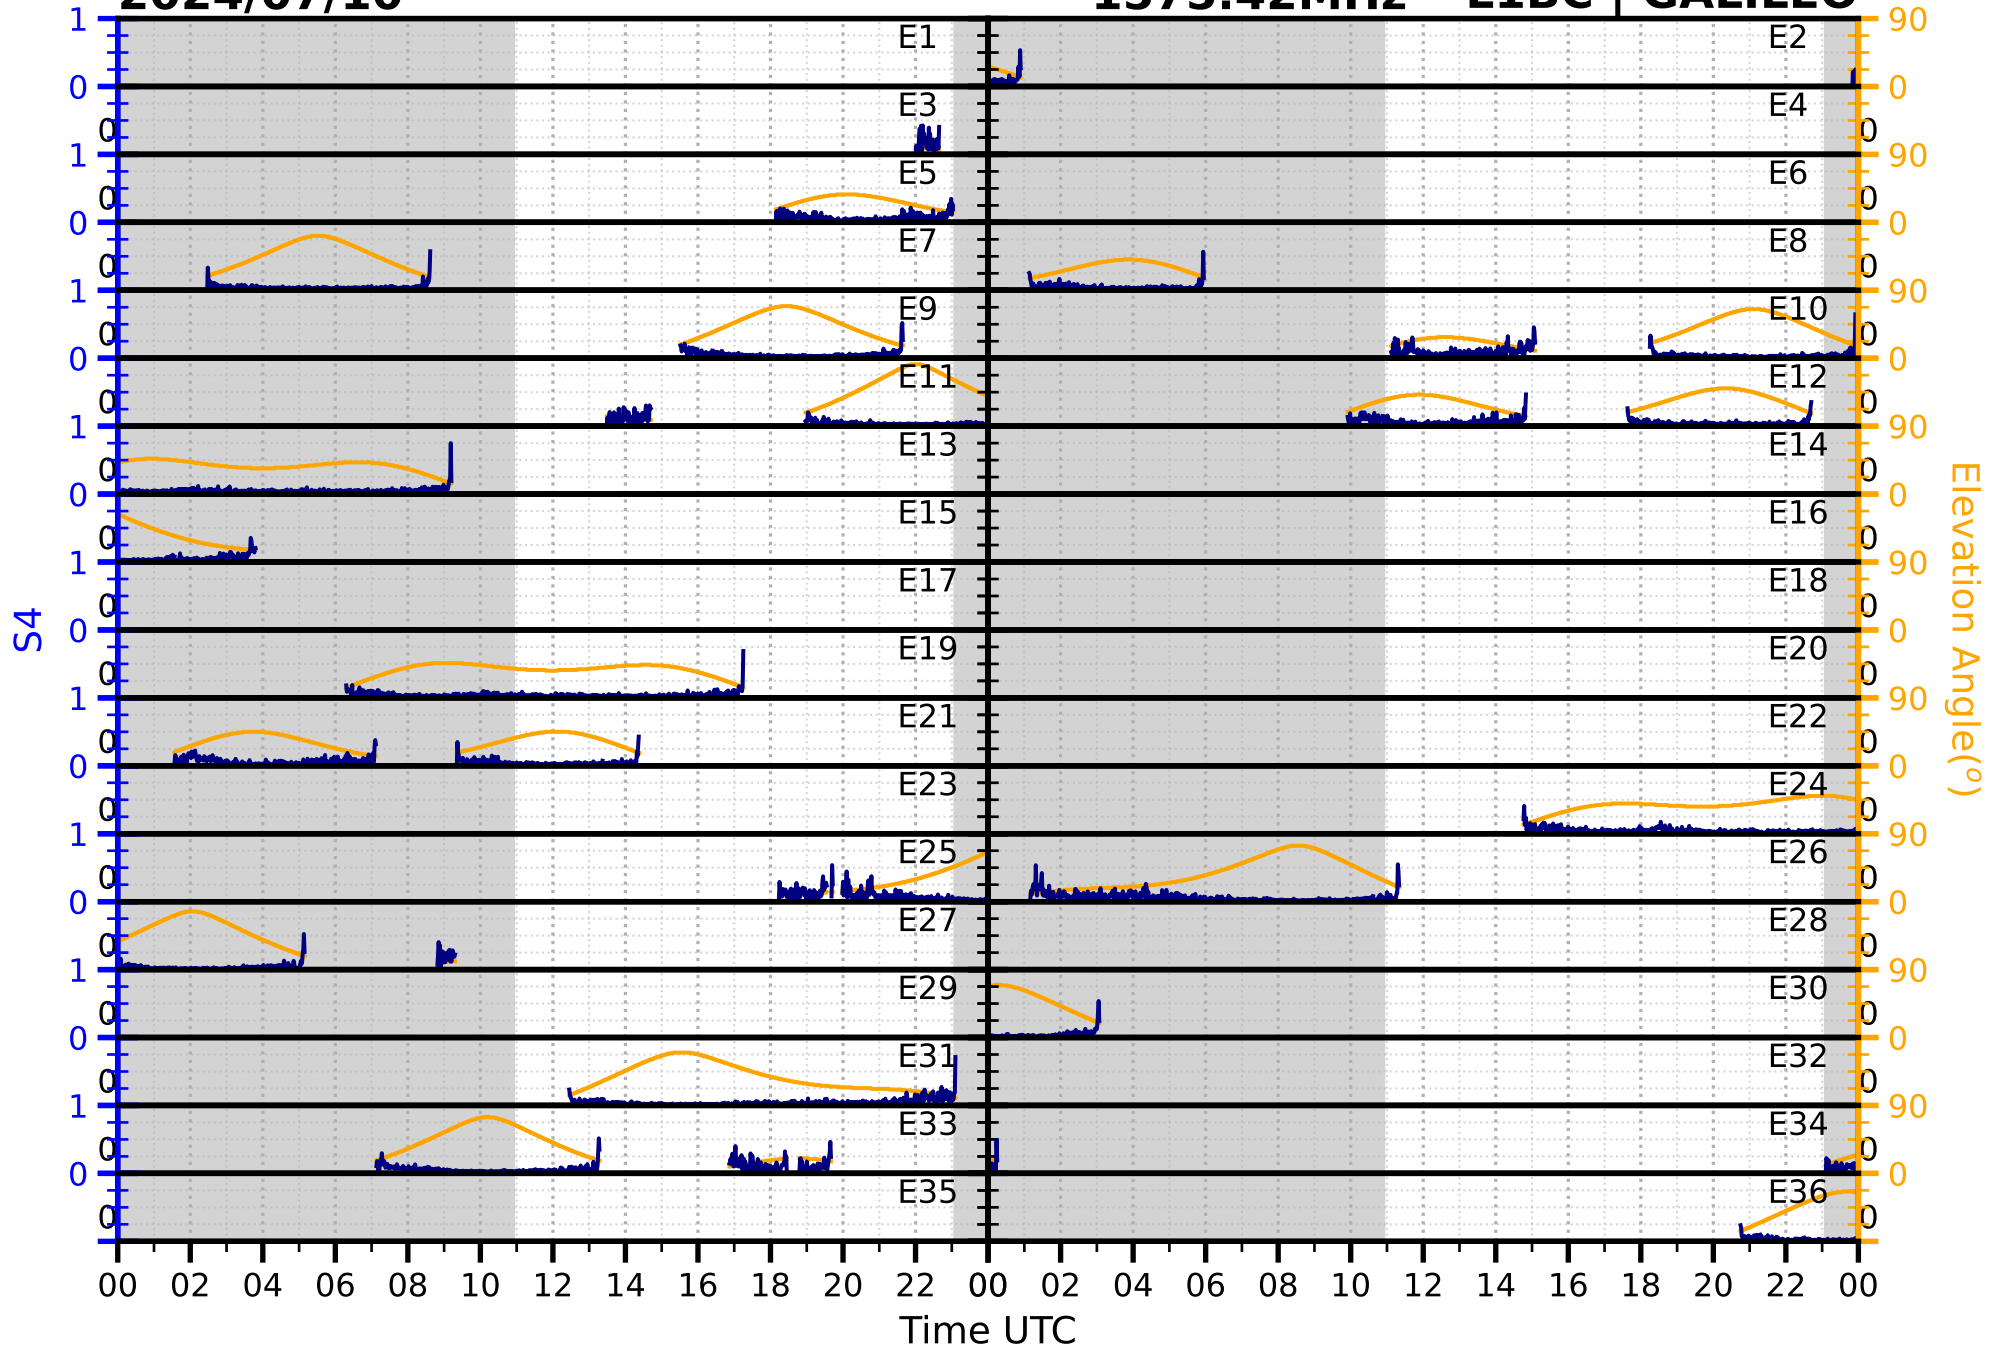

2024/07/10

S4 1575.42MHz

L1CA | GPS

2024/07/10

S4

1575.42MHz

L1BC | GALILEO

2024/07/10

S4

1602MHz

L1CA | GLONASS