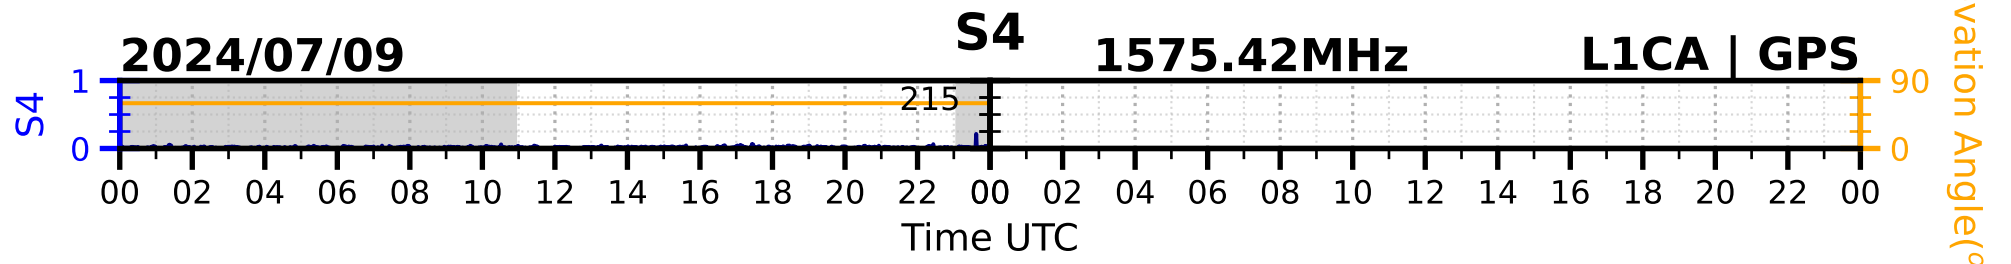

2024/07/09

S4

1575.42MHz

L1CA | GPS

2024/07/09

S4

1575.42MHz

L1BC | GALILEO

2024/07/09

S4

1602MHz

L1CA | GLONASS