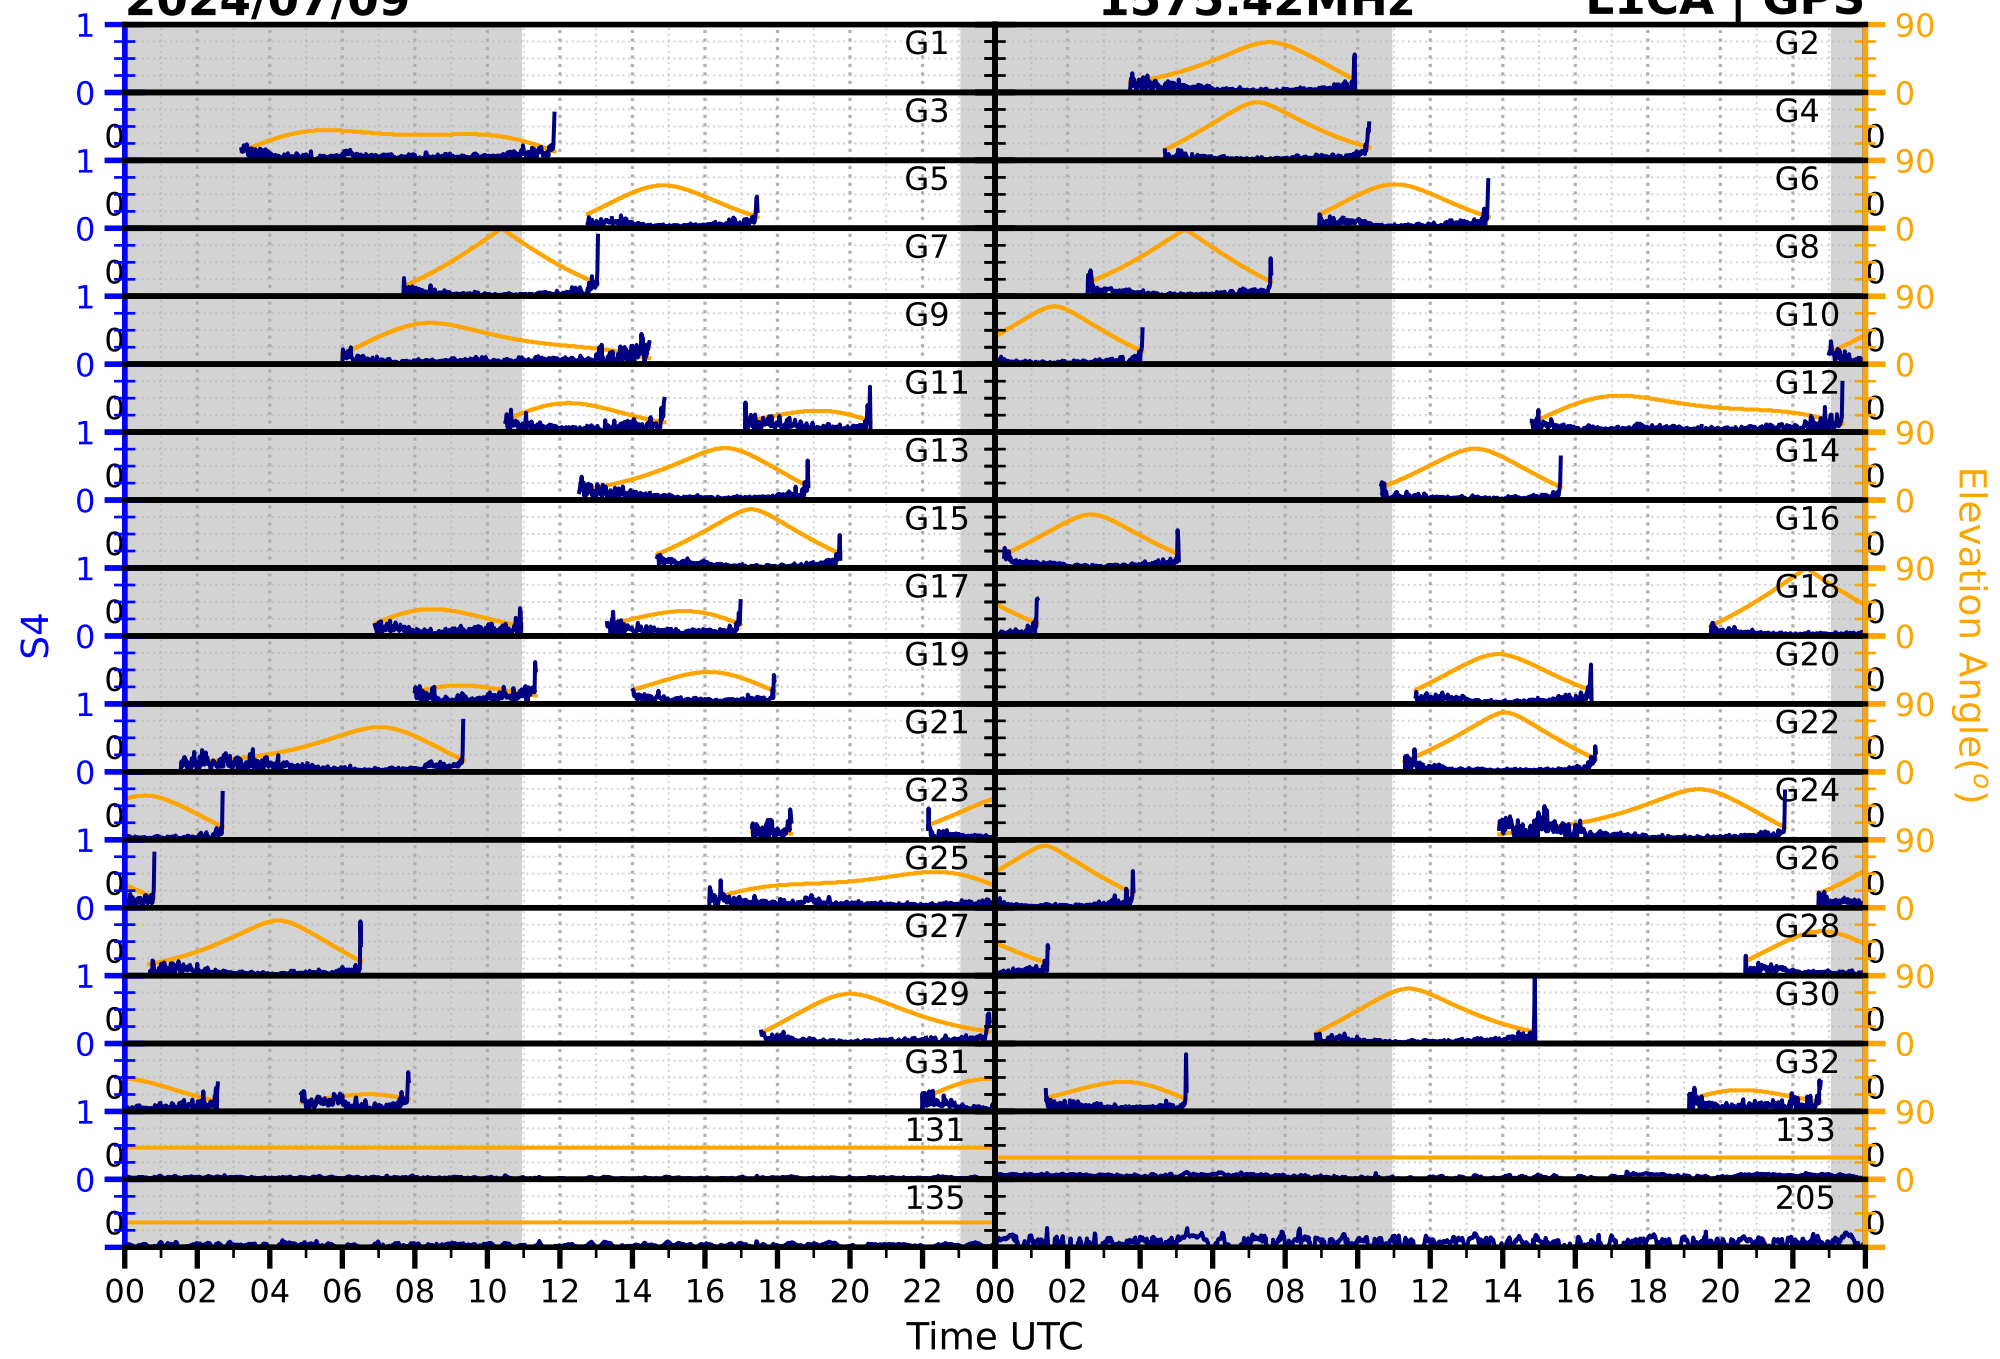

2024/07/09

S4

1575.42MHz

L1CA | GPS

2024/07/09

S4

1575.42MHz

L1BC | GALILEO

2024/07/09

S4

1602MHz

L1CA | GLONASS