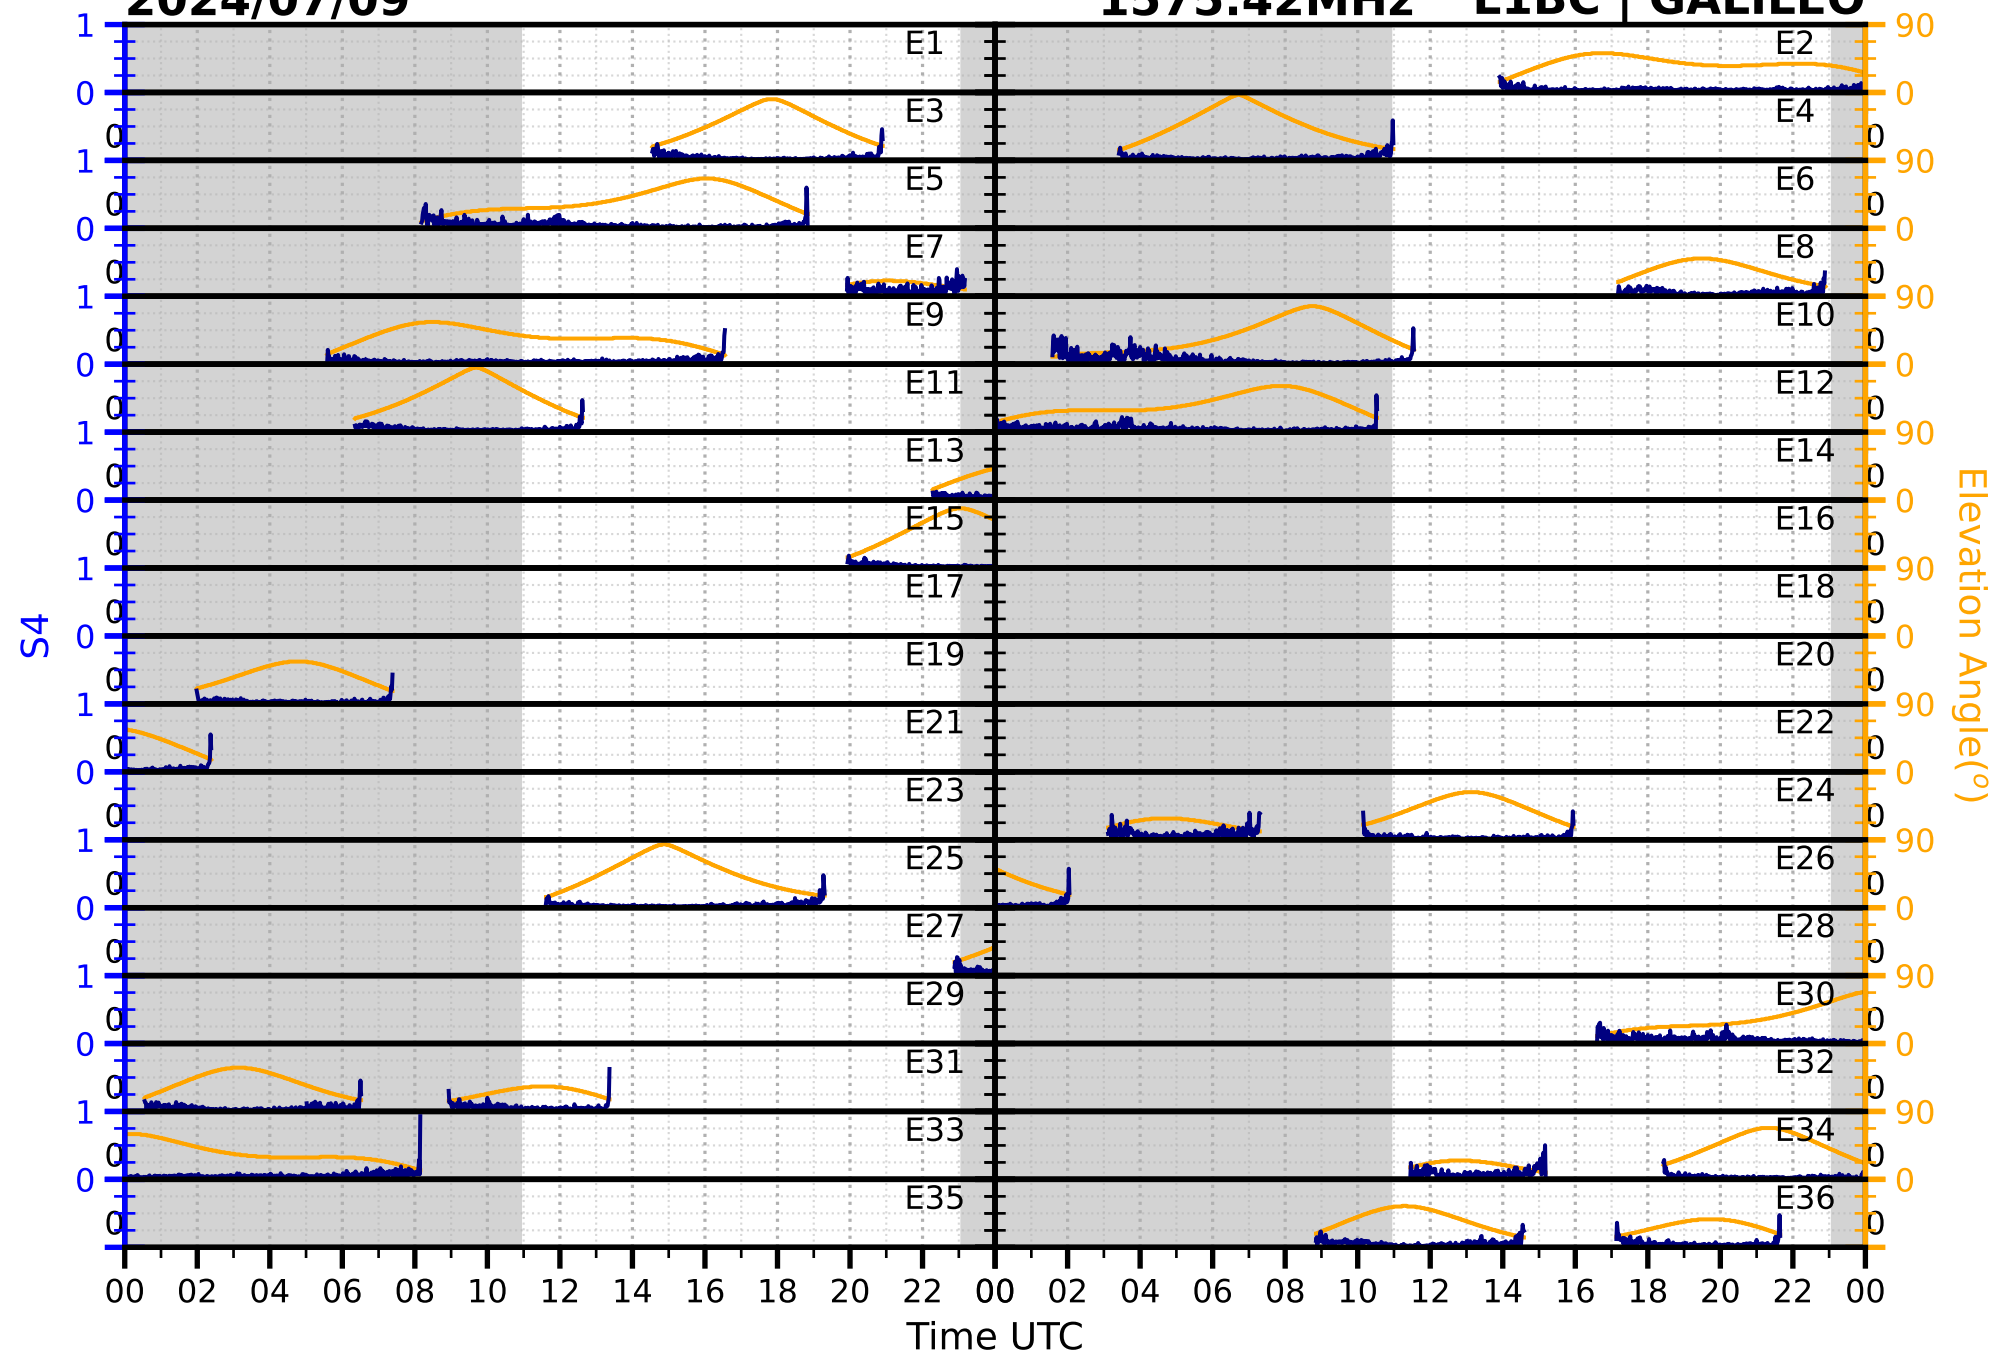

2024/07/09

S4

1575.42MHz

L1CA | GPS

2024/07/09

S4

1575.42MHz

L1BC | GALILEO

2024/07/09

S4

1602MHz

L1CA | GLONASS