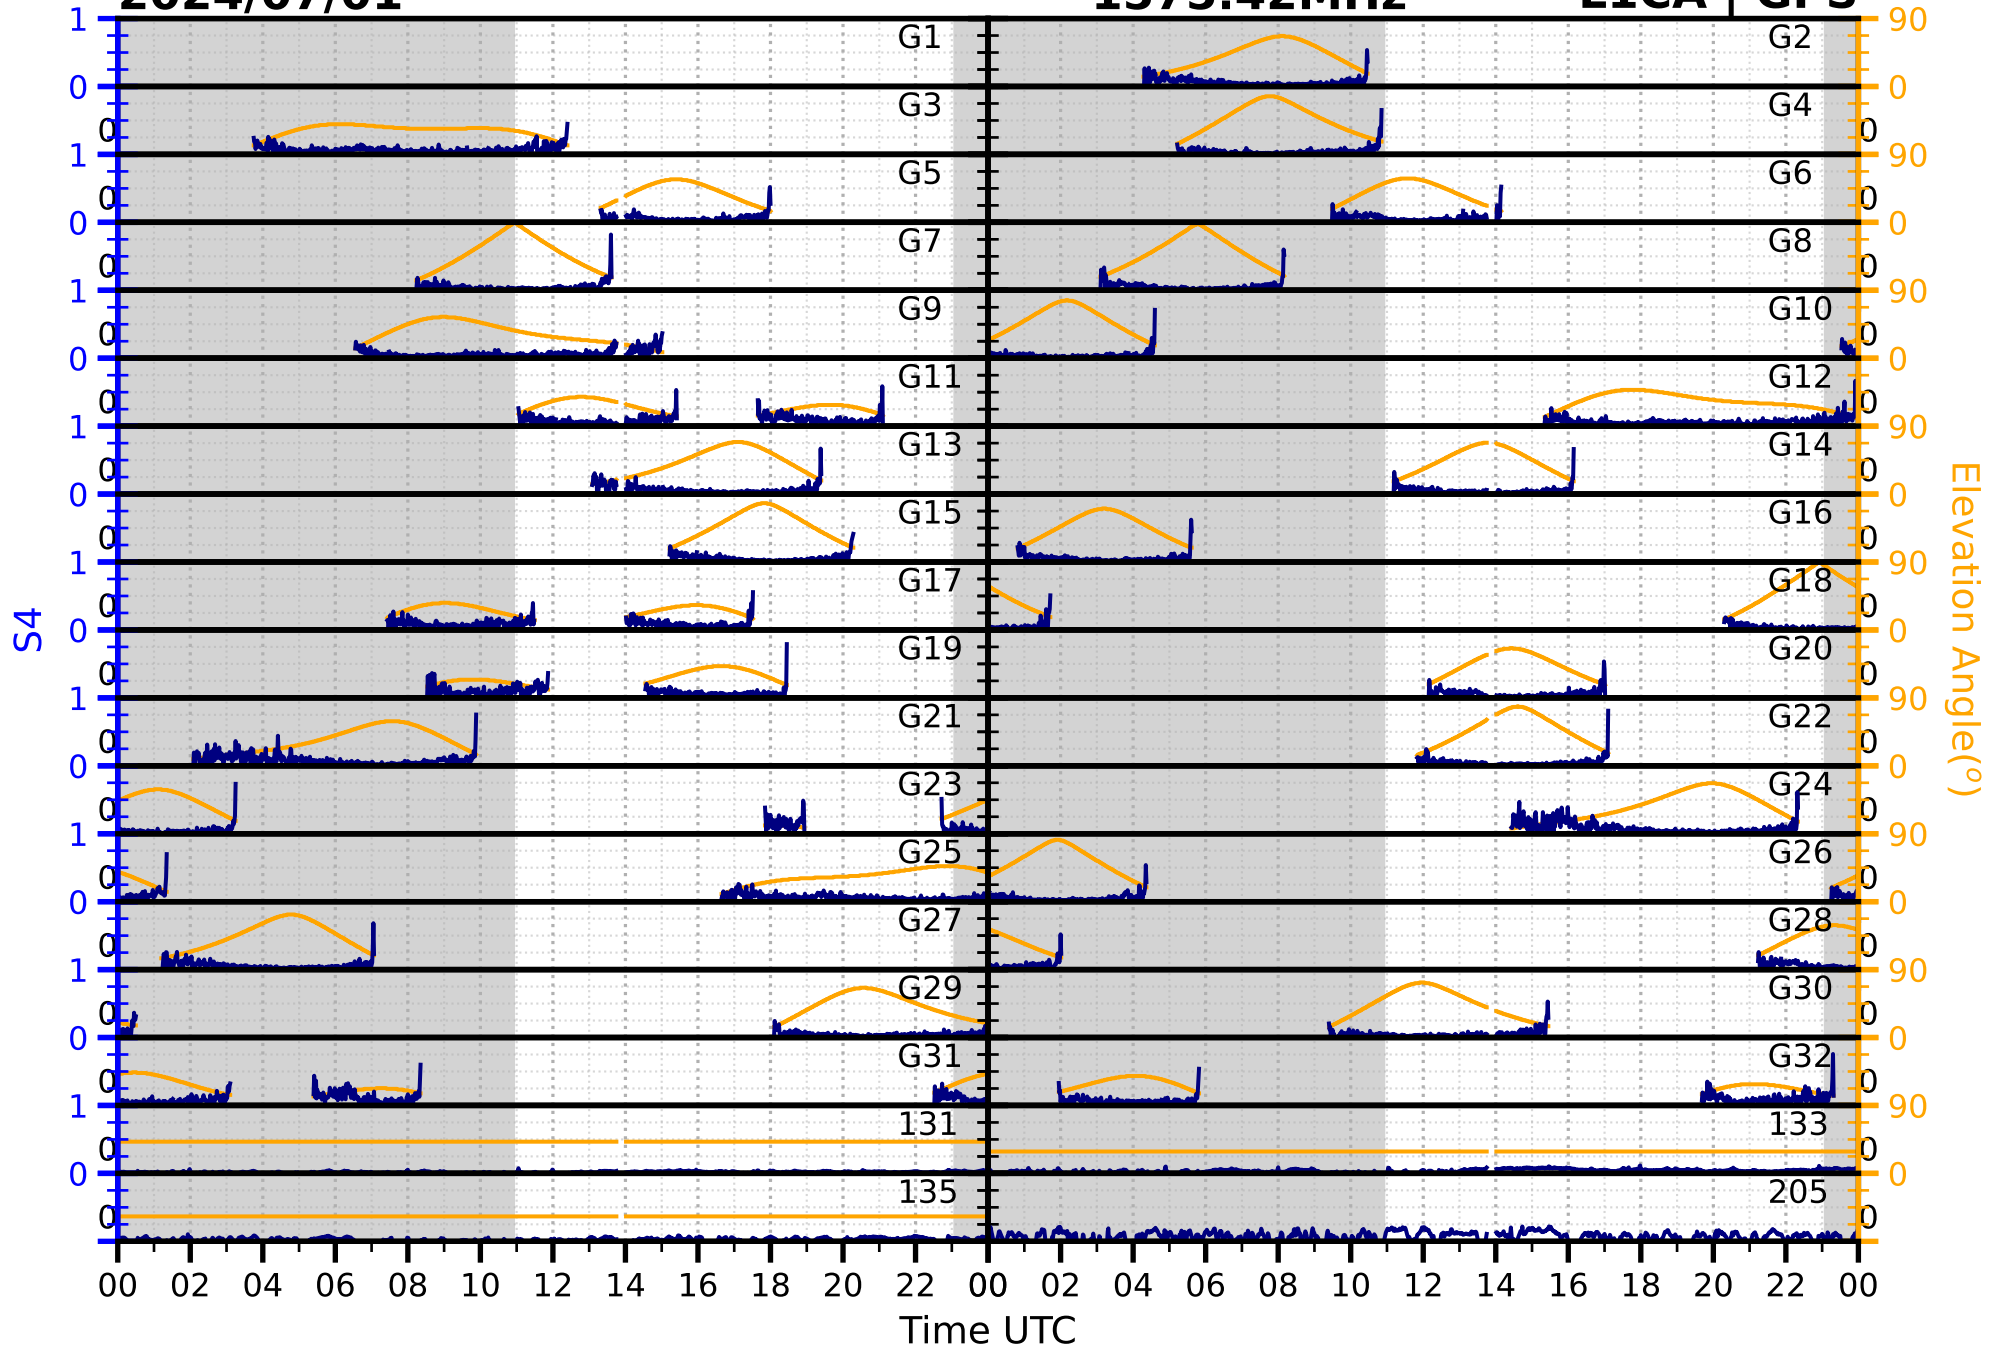

2024/07/01

S4

1575.42MHz

L1CA | GPS

2024/07/01

S4 1575.42MHz L1BC | GALILEO

2024/07/01

S4

1602MHz

L1CA | GLONASS