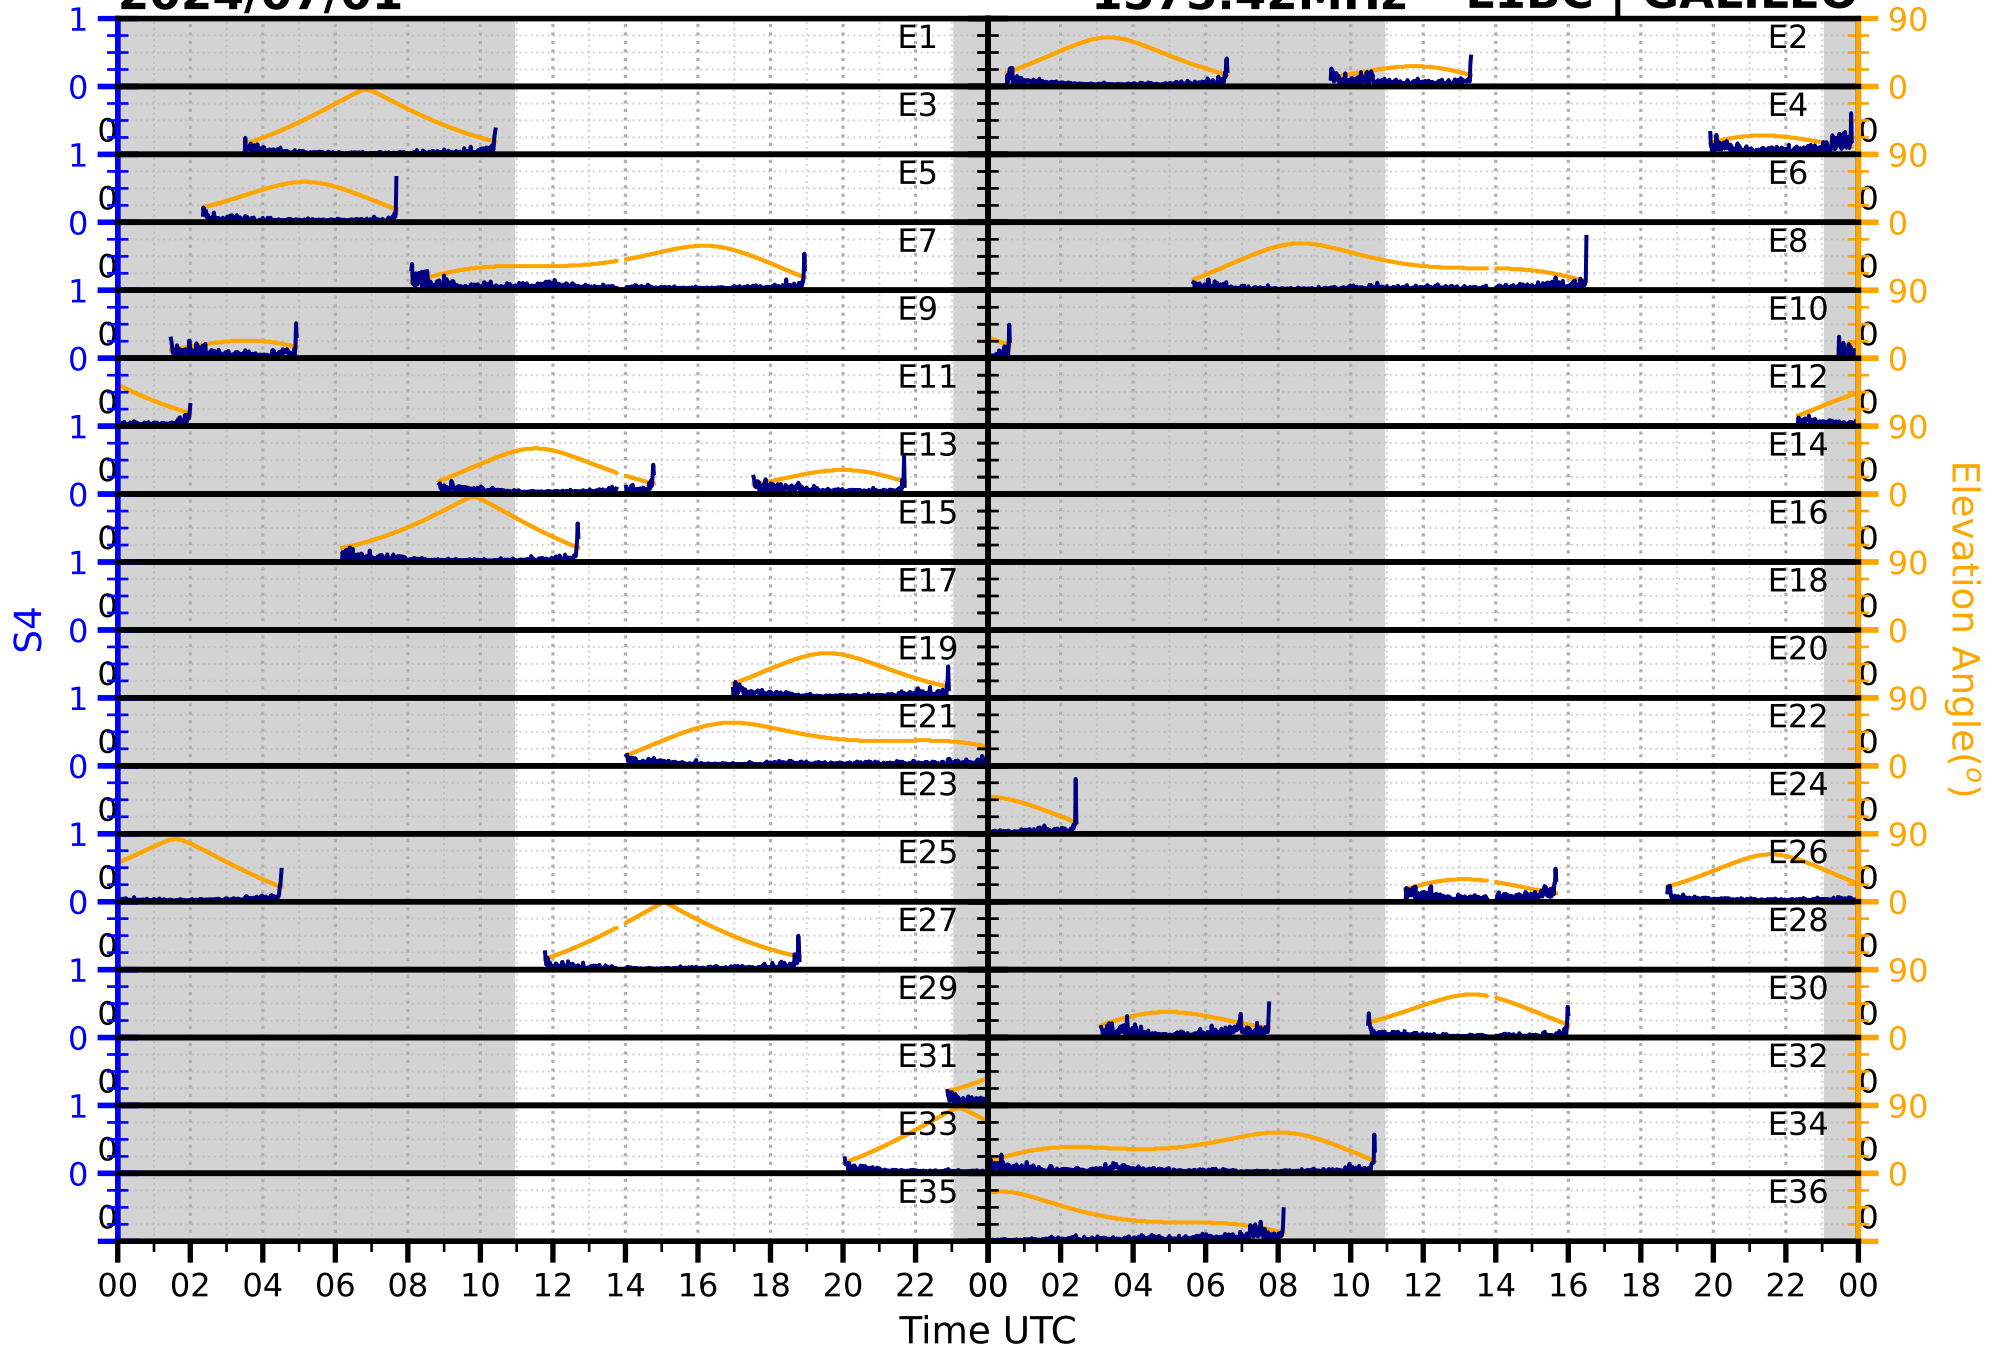

2024/07/01

S4

1575.42MHz

L1CA | GPS

2024/07/01

S4 1575.42MHz L1BC | GALILEO

2024/07/01

S4

1602MHz

L1CA | GLONASS